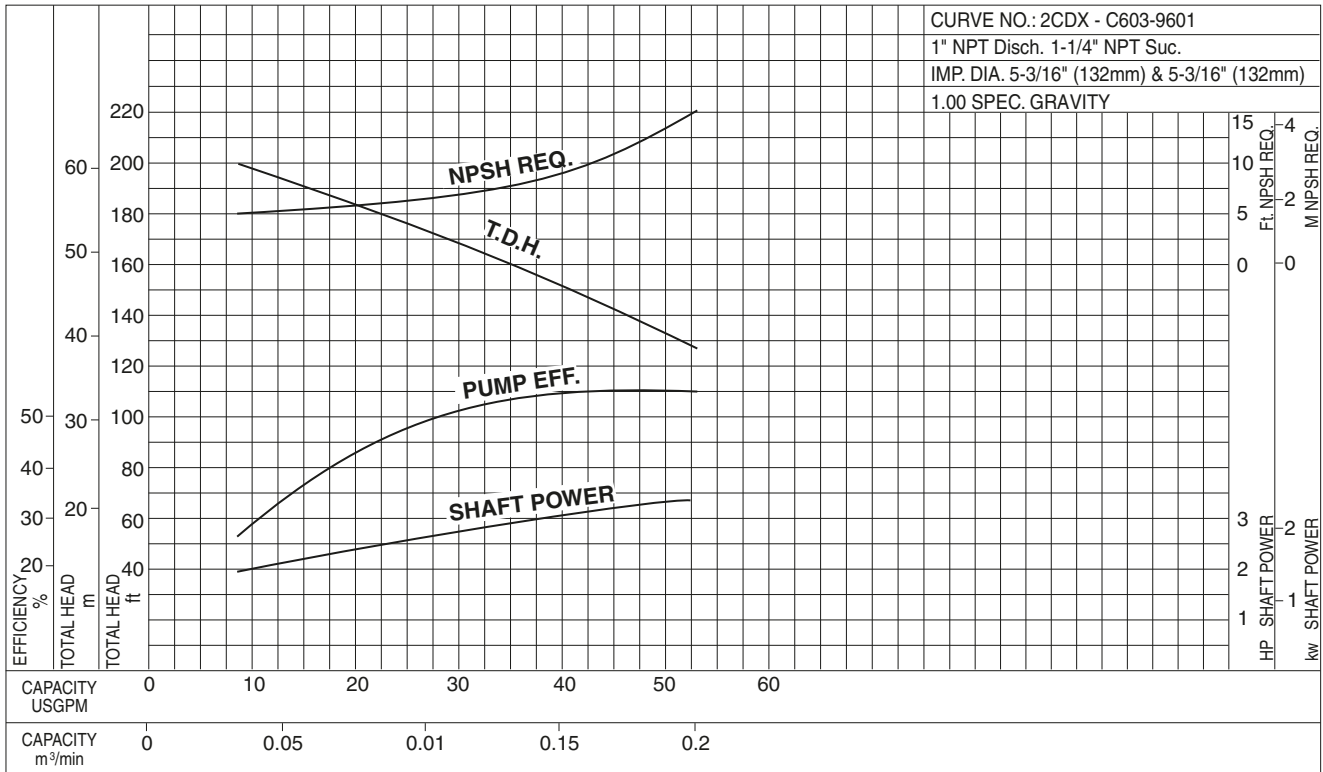

60Hz, Synchronous Speed 3600 RPM

2CDX/2CDU

Model 2CDX/2CDU

EBARA Stainless Steel Two-Stage Centrifugal Pumps

Performance Curves

2CDXU 70/206-2HP

2CDU 70/206-2HP

Synchronous Speed: 3600 RPM

Size: 1 × 1¼ × 5³/₁₆ × 5³/₁₆

2CDXU 70/306-3HP

2CDU 70/306-3HP

Synchronous Speed: 3600 RPM

Size: 1 × 1¼ × 5³/₁₆ × 6

2CDX/2CDU

Model 2CDX/2CDU

EBARA Stainless Steel Two-Stage Centrifugal Pumps

Performance Curves

2CDXU 120/306-3HP 2CDU 120/306-3HP Synchronous Speed: 3600 RPM Size: 1 × 1¼ × 5³/₁₆ × 5³/₁₆

2CDXU 200/506-5HP 2CDU 200/506-5HP Synchronous Speed: 3600 RPM Size: 1 × 1½ × 5³/₁₆ × 6³/₁₆