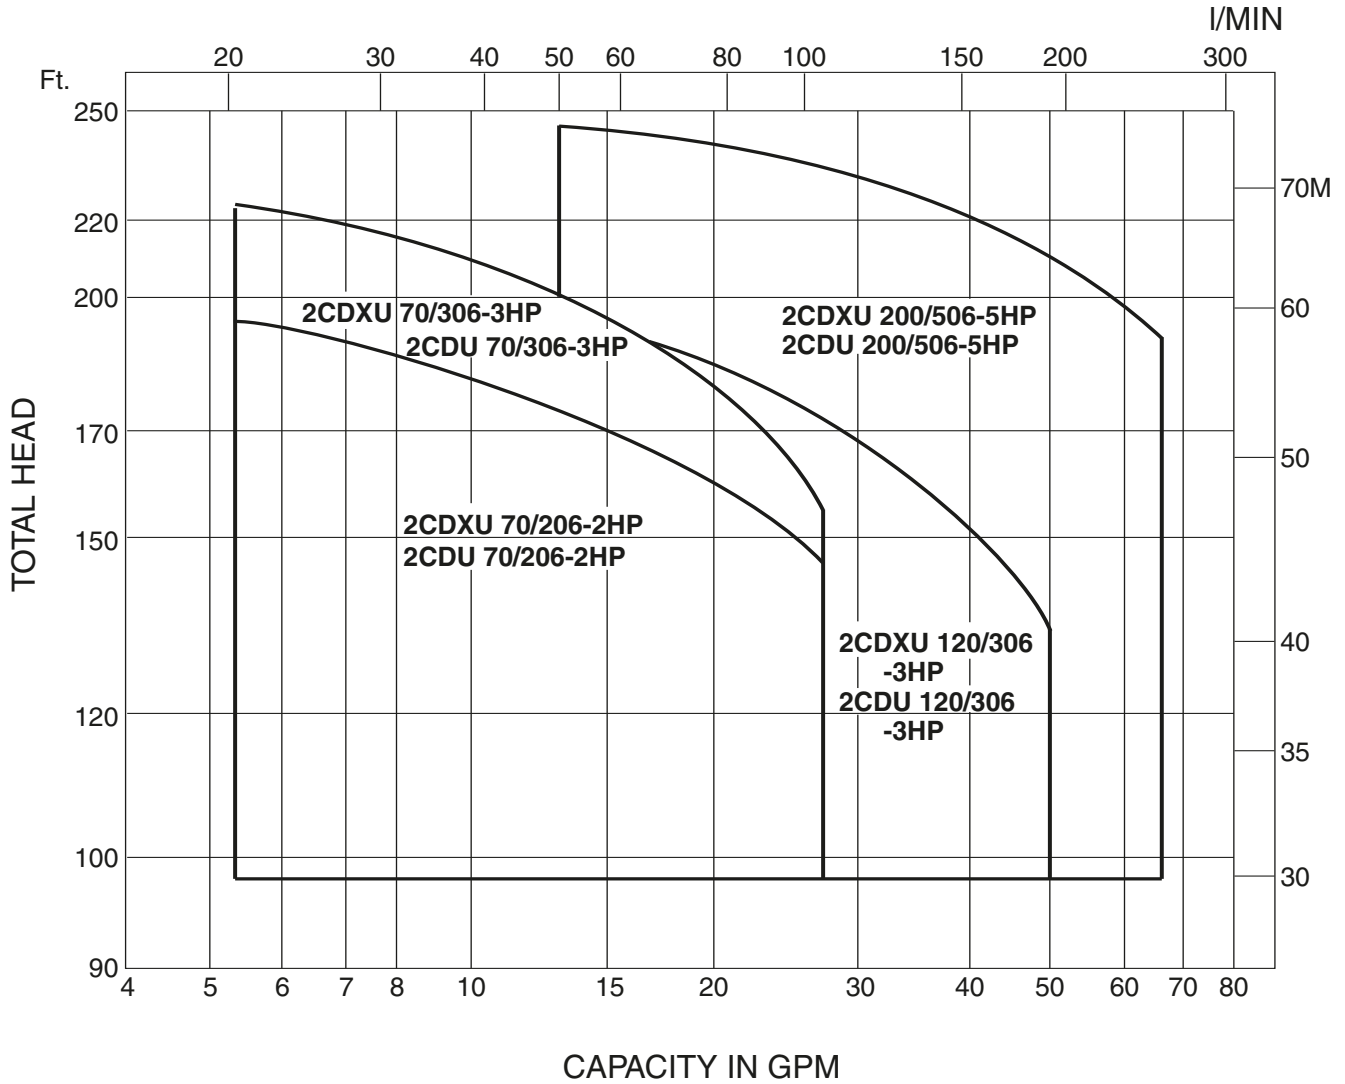

60Hz, Synchronous Speed 3600 RPM

2CDX/2CDU

Model 2CDX/2CDU

EBARA Stainless Steel Two-Stage Centrifugal Pumps

Performance Curves

2CDXU 70/206-2HP

2CDU 70/206-2HP

Synchronous Speed: 3600 RPM

Size: 1 × 1¼ × 5³/₁₆ × 5³/₁₆

2CDXU 70/306-3HP

2CDU 70/306-3HP

Synchronous Speed: 3600 RPM

Size: 1 × 1¼ × 5³/₁₆ × 6

2CDX/2CDU

Model 2CDX/2CDU

EBARA Stainless Steel Two-Stage Centrifugal Pumps

Performance Curves

2CDXU 120/306-3HP 2CDU 120/306-3HP Synchronous Speed: 3600 RPM Size: 1 × 1¼ × 5³/₁₆ × 5³/₁₆

2CDXU 200/506-5HP 2CDU 200/506-5HP Synchronous Speed: 3600 RPM Size: 1 × 1½ × 5³/₁₆ × 6³/₁₆