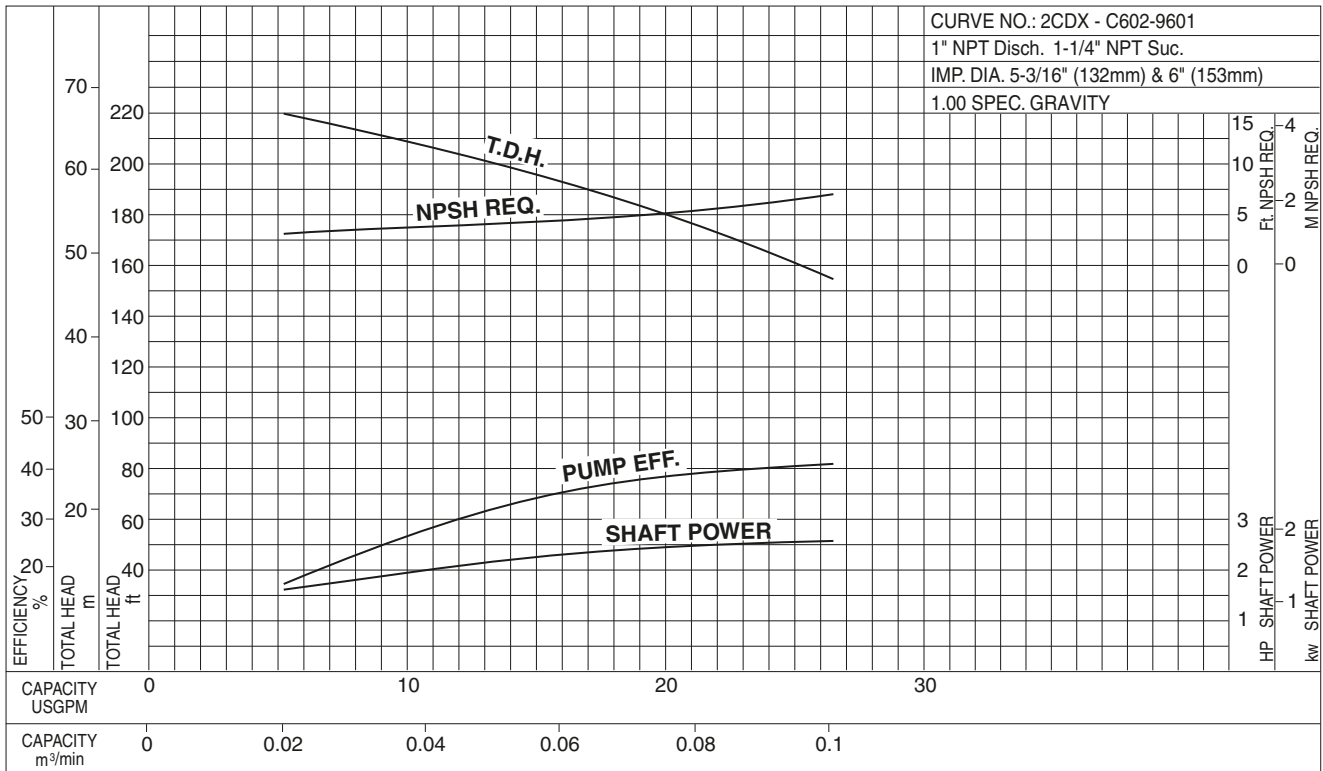

60Hz, Synchronous Speed 3600 RPM

2CDX/2CDU

Model 2CDX/2CDU

EBARA Stainless Steel Two-Stage Centrifugal Pumps

Performance Curves

2CDXU 70/206-2HP

2CDU 70/206-2HP

Synchronous Speed: 3600 RPM

Size: 1 × 1¼ × 5³/₁₆ × 5³/₁₆

2CDXU 70/306-3HP

2CDU 70/306-3HP

Synchronous Speed: 3600 RPM

Size: 1 × 1¼ × 5³/₁₆ × 6

2CDX/2CDU

Model 2CDX/2CDU

EBARA Stainless Steel Two-Stage Centrifugal Pumps

Performance Curves

2CDXU 120/306-3HP 2CDU 120/306-3HP Synchronous Speed: 3600 RPM Size: 1 × 1¼ × 5³/₁₆ × 5³/₁₆

2CDXU 200/506-5HP 2CDU 200/506-5HP Synchronous Speed: 3600 RPM Size: 1 × 1½ × 5³/₁₆ × 6³/₁₆