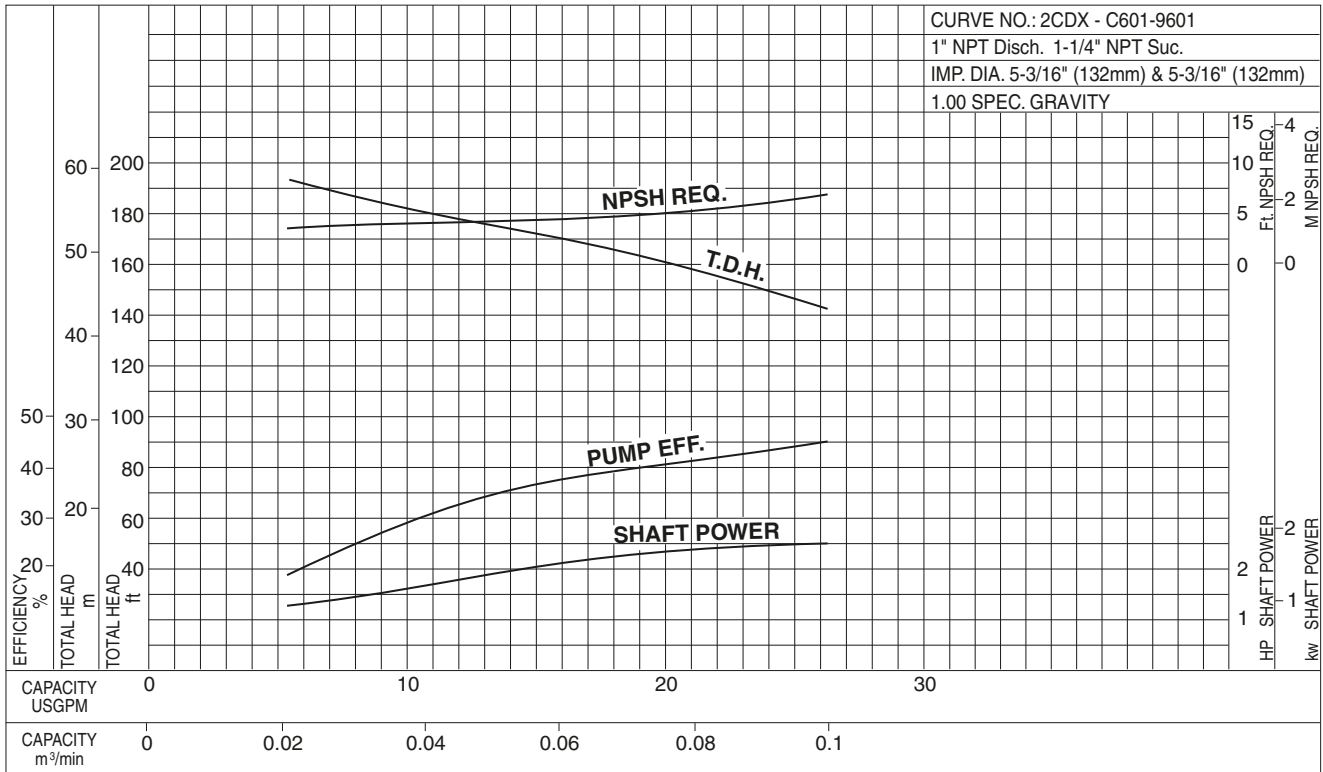

60Hz, Synchronous Speed 3600 RPM

2CDX/2CDU

Model 2CDX/2CDU

EBARA Stainless Steel Two-Stage Centrifugal Pumps

Performance Curves

2CDXU 70/206-2HP

2CDU 70/206-2HP

Synchronous Speed: 3600 RPM

Size: 1 × 1¼ × 5³/₁₆ × 5³/₁₆

2CDXU 70/306-3HP

2CDU 70/306-3HP

Synchronous Speed: 3600 RPM

Size: 1 × 1¼ × 5³/₁₆ × 6

2CDX/2CDU

Model 2CDX/2CDU

EBARA Stainless Steel Two-Stage Centrifugal Pumps

Performance Curves

2CDXU 120/306-3HP 2CDU 120/306-3HP Synchronous Speed: 3600 RPM Size: 1 × 1¼ × 5³/₁₆ × 5³/₁₆

2CDXU 200/506-5HP 2CDU 200/506-5HP Synchronous Speed: 3600 RPM Size: 1 × 1½ × 5³/₁₆ × 6³/₁₆