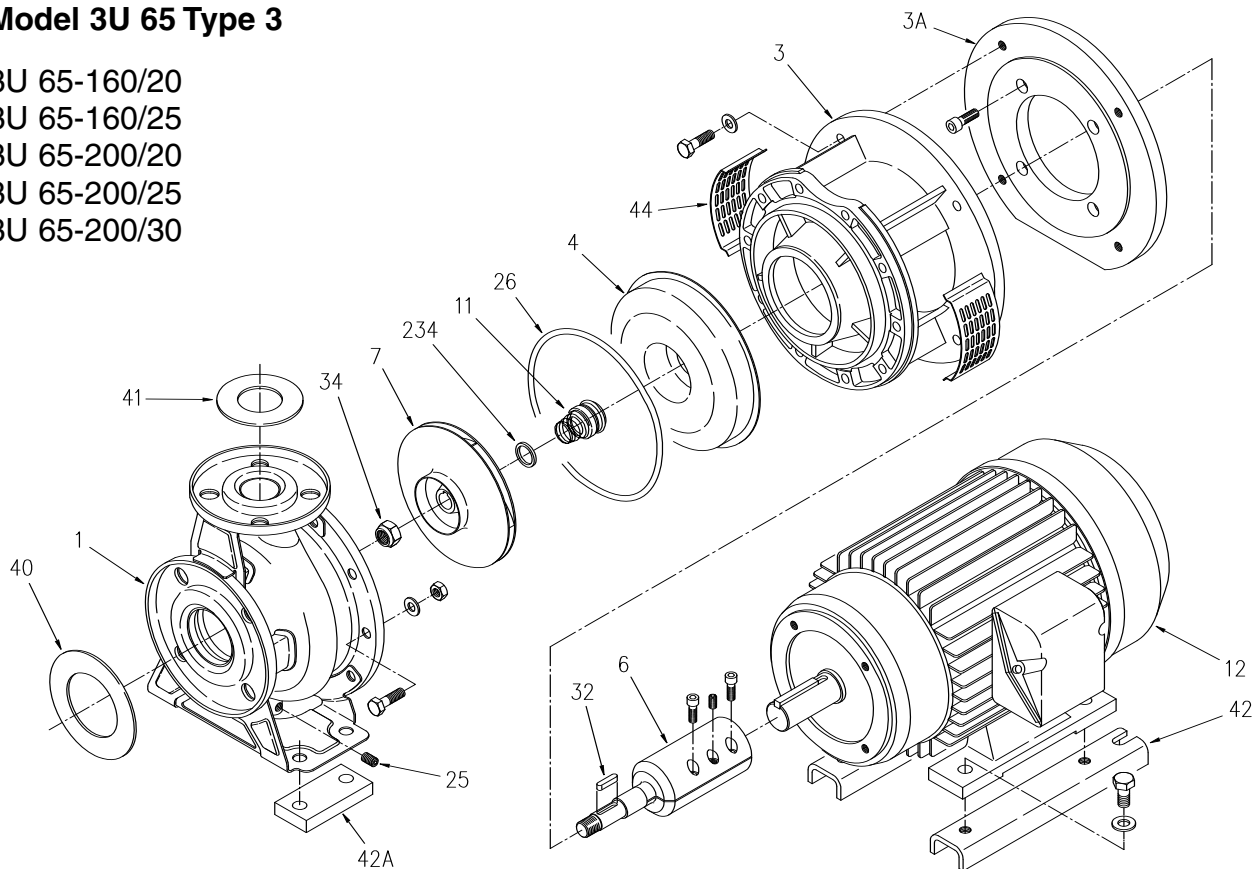

Exploded View

3U

3UB Type 1

Part No.	Part Name	Material	No. for 1 Unit
001	Casing	304L Stainless	1
011	Casing cover	304L Stainless	1
018	Bracket	Cast Iron	1
021	Impeller (3U)	304L Stainless	1
021	Impeller (3UB)	Bronze	1
039	Key	304L Stainless	1
041	Shaft sleeve	304L Stainless	1
111	Mechanical seal	-	1
115	O-Ring	Viton	1
117-1	Gasket	Nylon	1
117-2	Gasket	Nylon	1
117-3	Gasket	Nylon	1
125	Impeller Bolt	304L Stainless	1
160	Motor support (not shown)	Steel	1 set
212	Plug	304L Stainless	1
800	Motor	-	1
	Suction Flange Gasket	Viton	1
	Discharge Flange Gasket	Viton	1

Model 3UB

EBARA Stainless Steel Centrifugal Pumps

Exploded view

Model 3U 65 Type 3

3U 65-160/20
 3U 65-160/25
 3U 65-200/20
 3U 65-200/25
 3U 65-200/30

Part No.	Part Name	Material	No. for 1 Unit
001	Casing	304L Stainless	1
003	Motor bracket	Cast iron	1
003A	Adapter ring	Cast iron	1
004	Casing cover	304L Stainless	1
006	Coupling	Steel / Stainless steel	1
007	Impeller	Bronze	1
011	Mechanical seal		1
012	Motor		1
025	Drain plug	304L Stainless	1
026	O-ring	Viton	1
032	Key	304L Stainless	1
034	Impeller nut	Stainless / Nylon	1
040	Flange Gasket	EPDM	2
041	Flange Gasket	EPDM	2
042	Motor support	Steel	2
042A	Casing support (65-160 25HP only)	Steel	2
044	Coupling guard	Stainless Steel	2
234	Lip seal	304L Stainless	1