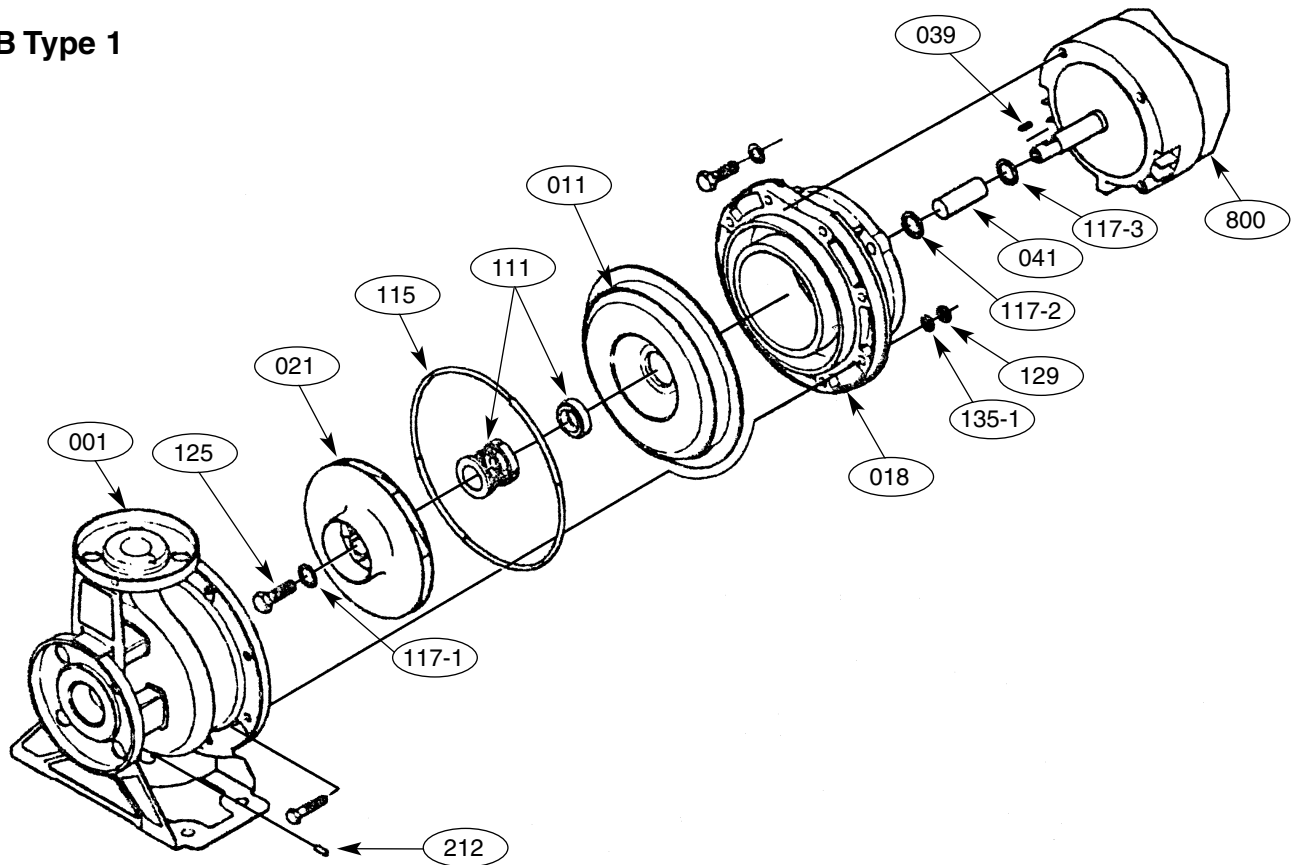

Exploded View

3U

3UB Type 1

Part No.	Part Name	Material	No. for 1 Unit
001	Casing	304L Stainless	1
011	Casing cover	304L Stainless	1
018	Bracket	Cast Iron	1
021	Impeller (3U)	304L Stainless	1
021	Impeller (3UB)	Bronze	1
039	Key	304L Stainless	1
041	Shaft sleeve	304L Stainless	1
111	Mechanical seal	-	1
115	O-Ring	Viton	1
117-1	Gasket	Nylon	1
117-2	Gasket	Nylon	1
117-3	Gasket	Nylon	1
125	Impeller Bolt	304L Stainless	1
160	Motor support (not shown)	Steel	1 set
212	Plug	304L Stainless	1
800	Motor	-	1
	Suction Flange Gasket	Viton	1
	Discharge Flange Gasket	Viton	1

Model 3UB

EBARA Stainless Steel Centrifugal Pumps

Exploded view

Model 3U 65 Type 3

3U 65-160/20
 3U 65-160/25
 3U 65-200/20
 3U 65-200/25
 3U 65-200/30

Part No.	Part Name	Material	No. for 1 Unit
001	Casing	304L Stainless	1
003	Motor bracket	Cast iron	1
003A	Adapter ring	Cast iron	1
004	Casing cover	304L Stainless	1
006	Coupling	Steel / Stainless steel	1
007	Impeller	Bronze	1
011	Mechanical seal		1
012	Motor		1
025	Drain plug	304L Stainless	1
026	O-ring	Viton	1
032	Key	304L Stainless	1
034	Impeller nut	Stainless / Nylon	1
040	Flange Gasket	EPDM	2
041	Flange Gasket	EPDM	2
042	Motor support	Steel	2
042A	Casing support (65-160 25HP only)	Steel	2
044	Coupling guard	Stainless Steel	2
234	Lip seal	304L Stainless	1