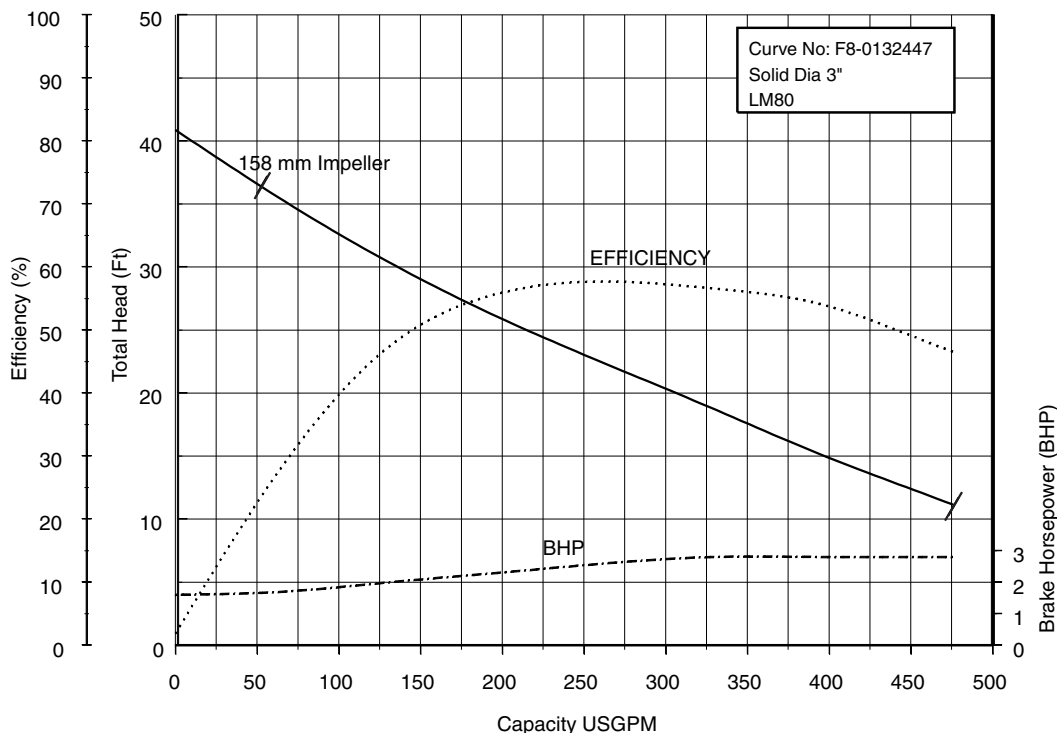

Selection Chart

Model CMLEU
Selection chart

Performance Curves

80CMLE62.2 (3HP) Synchronous Speed: 1800 RPM

3 inch Discharge

80, 100CMLE63.7 (5HP) Synchronous Speed: 1800 RPM

3, 4 inch Discharge

Performance Curves

80, 100, 150CMLE65.5 (7.5HP) Synchronous Speed: 1800 RPM 3, 4, 6 inch Discharge

80, 100, 150CMLE67.5 (10HP) Synchronous Speed: 1800 RPM 3, 4, 6 inch Discharge

Performance Curves

80, 100, 150CML611 (15HP) Synchronous Speed: 1800 RPM 3, 4, 6 inch Discharge

80, 100, 150CML615 (20HP) Synchronous Speed: 1800 RPM 3, 4, 6 inch Discharge

Performance Curves

80, 100, 150CML622 (30HP) Synchronous Speed: 1800 RPM 3, 4, 6 inch Discharge