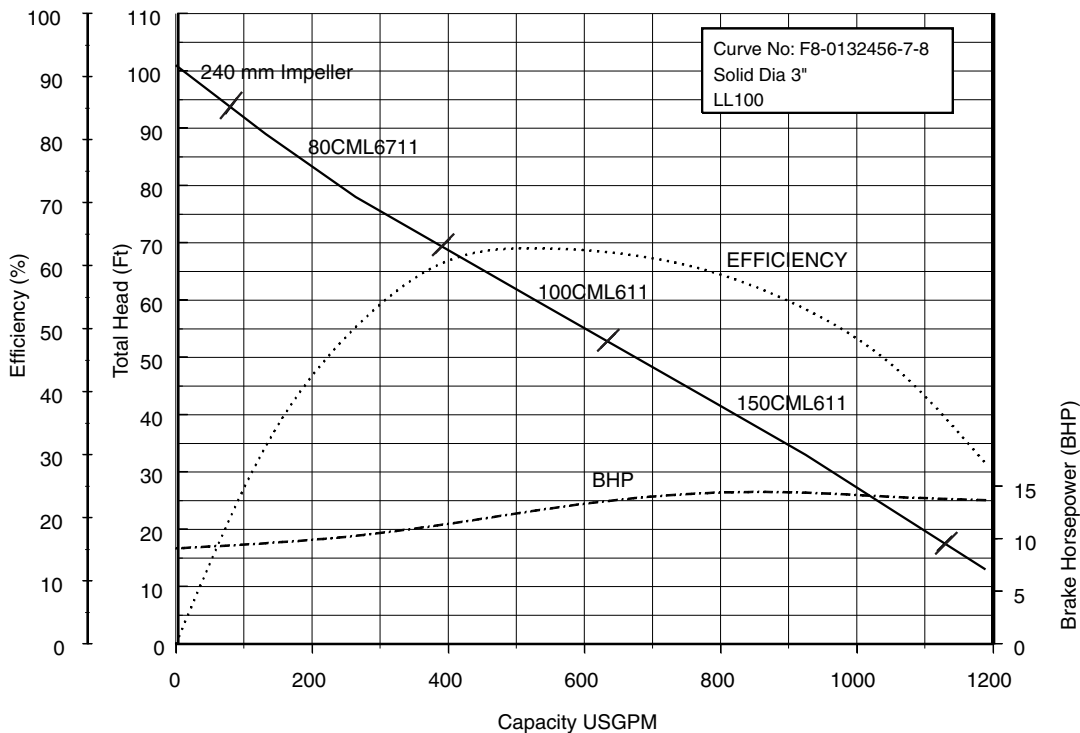

Selection Chart

Model CMLEU
Selection chart

Performance Curves

80CMLE62.2 (3HP) Synchronous Speed: 1800 RPM

3 inch Discharge

80, 100CMLE63.7 (5HP) Synchronous Speed: 1800 RPM

3, 4 inch Discharge

Performance Curves

80, 100, 150CMLE65.5 (7.5HP) Synchronous Speed: 1800 RPM 3, 4, 6 inch Discharge

80, 100, 150CMLE67.5 (10HP) Synchronous Speed: 1800 RPM 3, 4, 6 inch Discharge

Performance Curves

80, 100, 150CML611 (15HP) Synchronous Speed: 1800 RPM 3, 4, 6 inch Discharge

80, 100, 150CML615 (20HP) Synchronous Speed: 1800 RPM 3, 4, 6 inch Discharge

Performance Curves

80, 100, 150CML622 (30HP) Synchronous Speed: 1800 RPM 3, 4, 6 inch Discharge