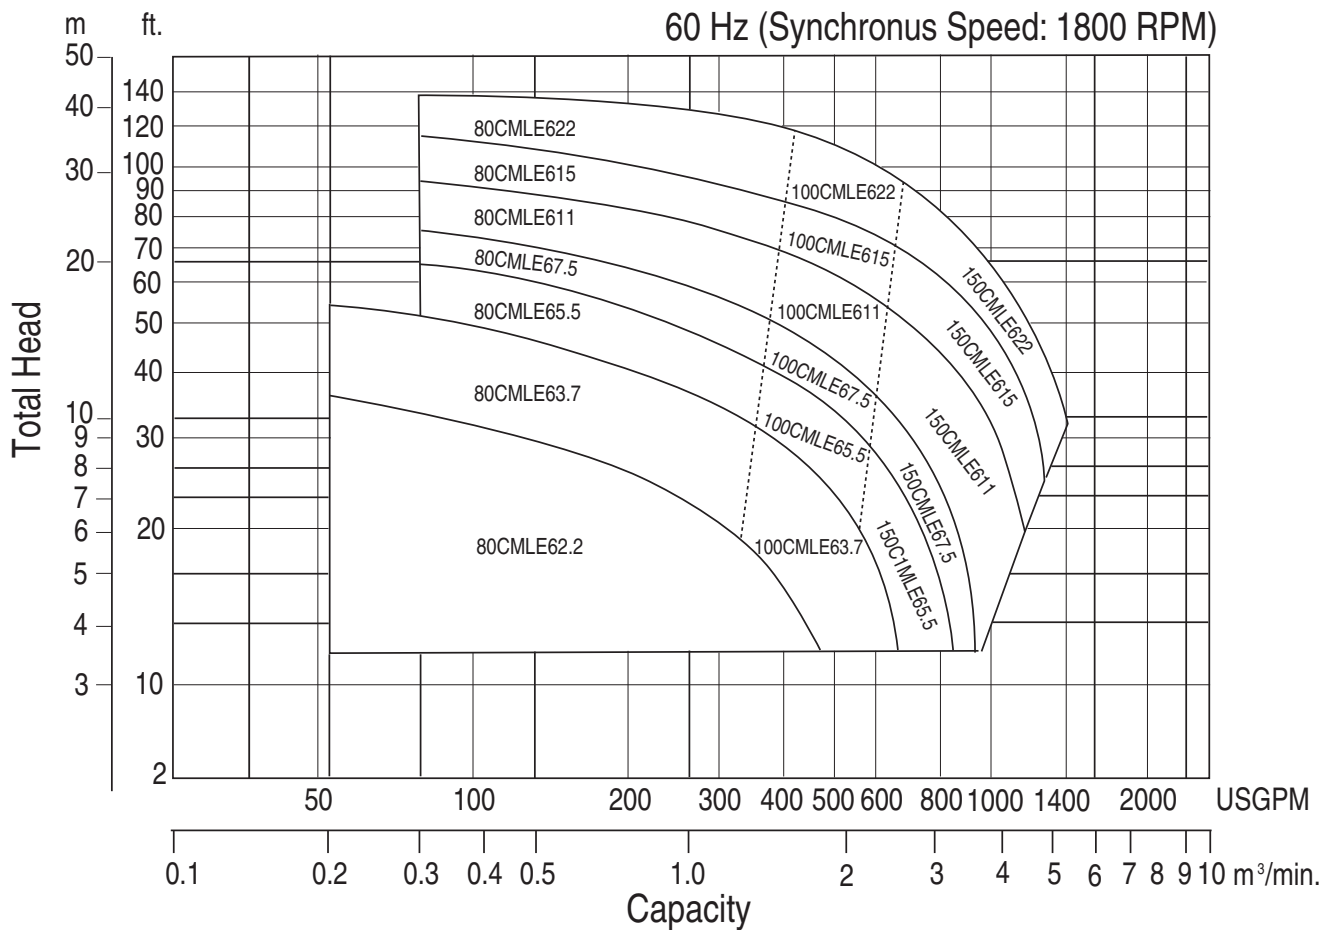

Selection Chart

Model CMLEU
Selection chart

Performance Curves

80CMLE62.2 (3HP) Synchronous Speed: 1800 RPM

3 inch Discharge

80, 100CMLE63.7 (5HP) Synchronous Speed: 1800 RPM

3, 4 inch Discharge

Performance Curves

80, 100, 150CMLE65.5 (7.5HP) Synchronous Speed: 1800 RPM 3, 4, 6 inch Discharge

80, 100, 150CMLE67.5 (10HP) Synchronous Speed: 1800 RPM 3, 4, 6 inch Discharge

Performance Curves

80, 100, 150CML611 (15HP) Synchronous Speed: 1800 RPM 3, 4, 6 inch Discharge

80, 100, 150CML615 (20HP) Synchronous Speed: 1800 RPM 3, 4, 6 inch Discharge

Performance Curves

80, 100, 150CML622 (30HP) Synchronous Speed: 1800 RPM 3, 4, 6 inch Discharge