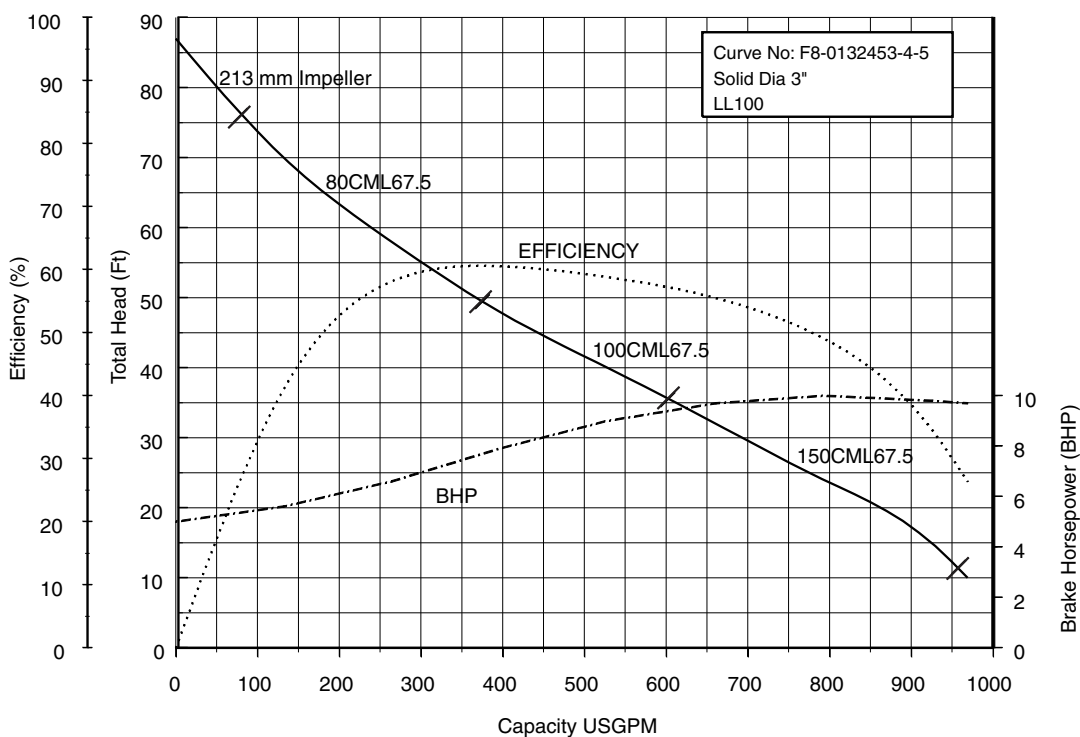

Selection Chart

Model CMLEU
Selection chart

Performance Curves

80CMLE62.2 (3HP) Synchronous Speed: 1800 RPM

3 inch Discharge

80, 100CMLE63.7 (5HP) Synchronous Speed: 1800 RPM

3, 4 inch Discharge

Performance Curves

80, 100, 150CMLE65.5 (7.5HP) Synchronous Speed: 1800 RPM 3, 4, 6 inch Discharge

80, 100, 150CMLE67.5 (10HP) Synchronous Speed: 1800 RPM 3, 4, 6 inch Discharge

Performance Curves

80, 100, 150CML611 (15HP) Synchronous Speed: 1800 RPM 3, 4, 6 inch Discharge

80, 100, 150CML615 (20HP) Synchronous Speed: 1800 RPM 3, 4, 6 inch Discharge

Performance Curves

80, 100, 150CML622 (30HP) Synchronous Speed: 1800 RPM 3, 4, 6 inch Discharge