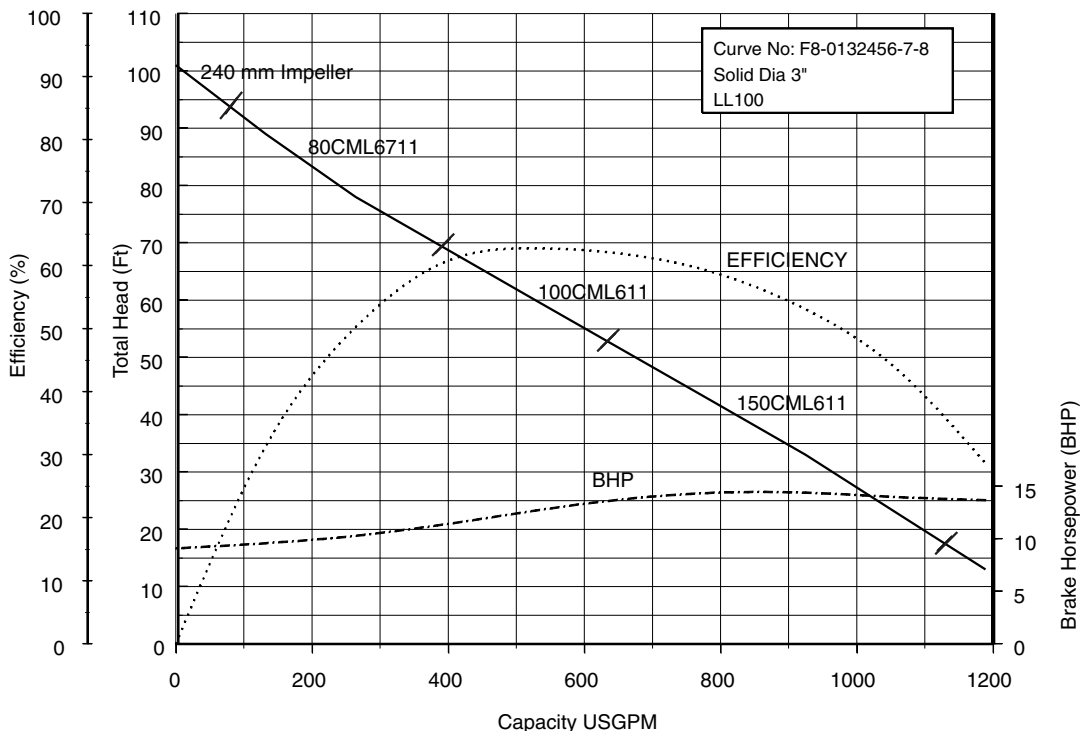

Selection Chart

Model CMLEU
Selection chart

Performance Curves

80CMLE62.2 (3HP) Synchronous Speed: 1800 RPM

3 inch Discharge

80, 100CMLE63.7 (5HP) Synchronous Speed: 1800 RPM

3, 4 inch Discharge

Performance Curves

80, 100, 150CMLE65.5 (7.5HP) Synchronous Speed: 1800 RPM 3, 4, 6 inch Discharge

80, 100, 150CMLE67.5 (10HP) Synchronous Speed: 1800 RPM 3, 4, 6 inch Discharge

Performance Curves

80, 100, 150CML611 (15HP) Synchronous Speed: 1800 RPM 3, 4, 6 inch Discharge

80, 100, 150CML615 (20HP) Synchronous Speed: 1800 RPM 3, 4, 6 inch Discharge

Performance Curves

80, 100, 150CML622 (30HP) Synchronous Speed: 1800 RPM 3, 4, 6 inch Discharge