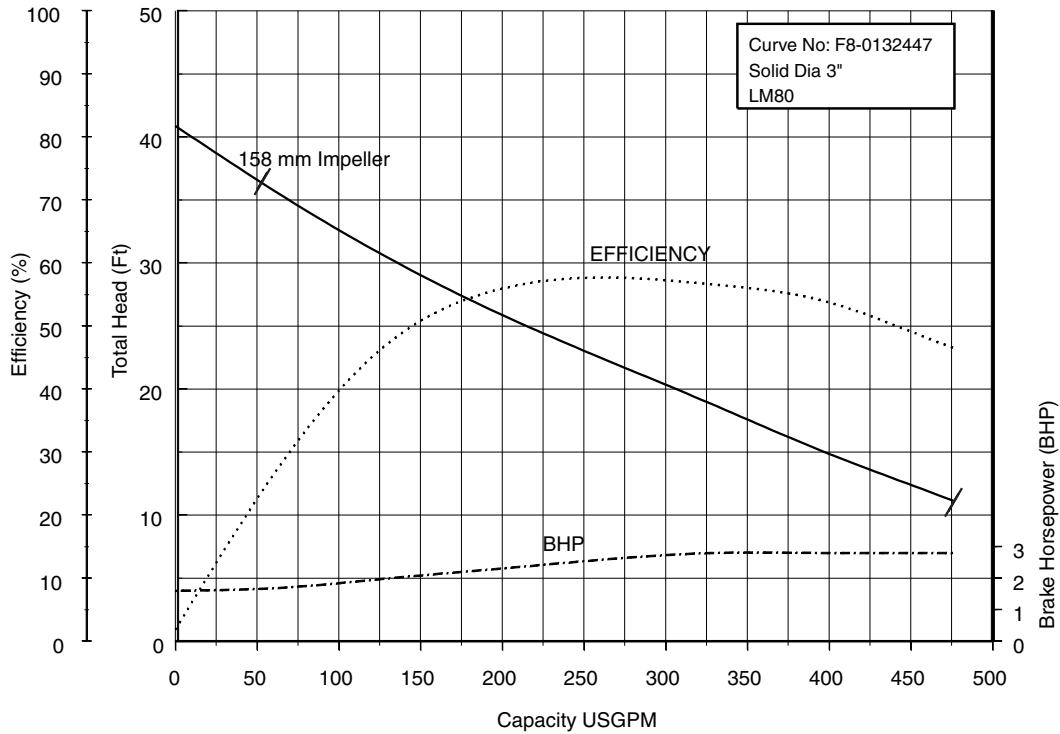

Selection Chart

Model CMLEU
Selection chart

Performance Curves

80CMLE62.2 (3HP) Synchronous Speed: 1800 RPM

3 inch Discharge

80, 100CMLE63.7 (5HP) Synchronous Speed: 1800 RPM

3, 4 inch Discharge

Performance Curves

80, 100, 150CMLE65.5 (7.5HP) Synchronous Speed: 1800 RPM 3, 4, 6 inch Discharge

80, 100, 150CMLE67.5 (10HP) Synchronous Speed: 1800 RPM 3, 4, 6 inch Discharge

Performance Curves

80, 100, 150CML611 (15HP) Synchronous Speed: 1800 RPM 3, 4, 6 inch Discharge

80, 100, 150CML615 (20HP) Synchronous Speed: 1800 RPM 3, 4, 6 inch Discharge

Performance Curves

80, 100, 150CML622 (30HP) Synchronous Speed: 1800 RPM 3, 4, 6 inch Discharge