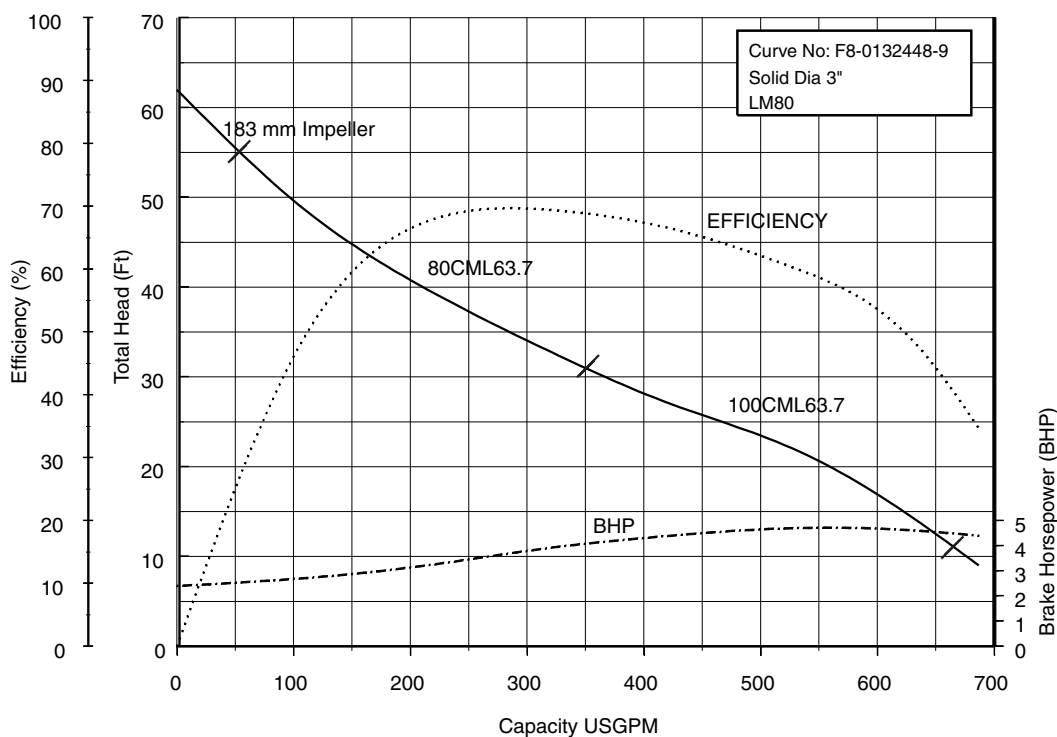

Selection Chart

Model CMLEU
Selection chart

Performance Curves

80CMLE62.2 (3HP) Synchronous Speed: 1800 RPM

3 inch Discharge

80, 100CMLE63.7 (5HP) Synchronous Speed: 1800 RPM

3, 4 inch Discharge

Performance Curves

80, 100, 150CMLE65.5 (7.5HP) Synchronous Speed: 1800 RPM 3, 4, 6 inch Discharge

80, 100, 150CMLE67.5 (10HP) Synchronous Speed: 1800 RPM 3, 4, 6 inch Discharge

Performance Curves

80, 100, 150CML611 (15HP) Synchronous Speed: 1800 RPM 3, 4, 6 inch Discharge

80, 100, 150CML615 (20HP) Synchronous Speed: 1800 RPM 3, 4, 6 inch Discharge

Performance Curves

80, 100, 150CML622 (30HP) Synchronous Speed: 1800 RPM 3, 4, 6 inch Discharge