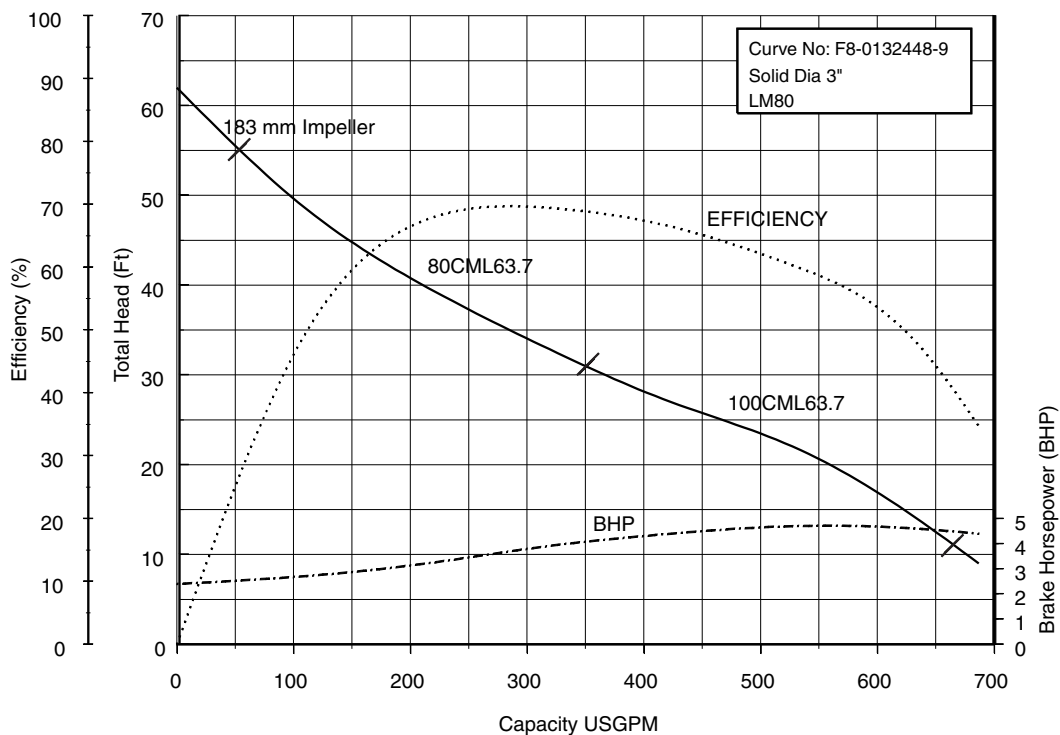

Selection Chart

Model CMLEU
Selection chart

Performance Curves

80CMLE62.2 (3HP) Synchronous Speed: 1800 RPM

3 inch Discharge

80, 100CMLE63.7 (5HP) Synchronous Speed: 1800 RPM

3, 4 inch Discharge

Performance Curves

80, 100, 150CMLE65.5 (7.5HP) Synchronous Speed: 1800 RPM 3, 4, 6 inch Discharge

80, 100, 150CMLE67.5 (10HP) Synchronous Speed: 1800 RPM 3, 4, 6 inch Discharge

Performance Curves

80, 100, 150CML611 (15HP) Synchronous Speed: 1800 RPM 3, 4, 6 inch Discharge

80, 100, 150CML615 (20HP) Synchronous Speed: 1800 RPM 3, 4, 6 inch Discharge

Performance Curves

80, 100, 150CML622 (30HP) Synchronous Speed: 1800 RPM 3, 4, 6 inch Discharge