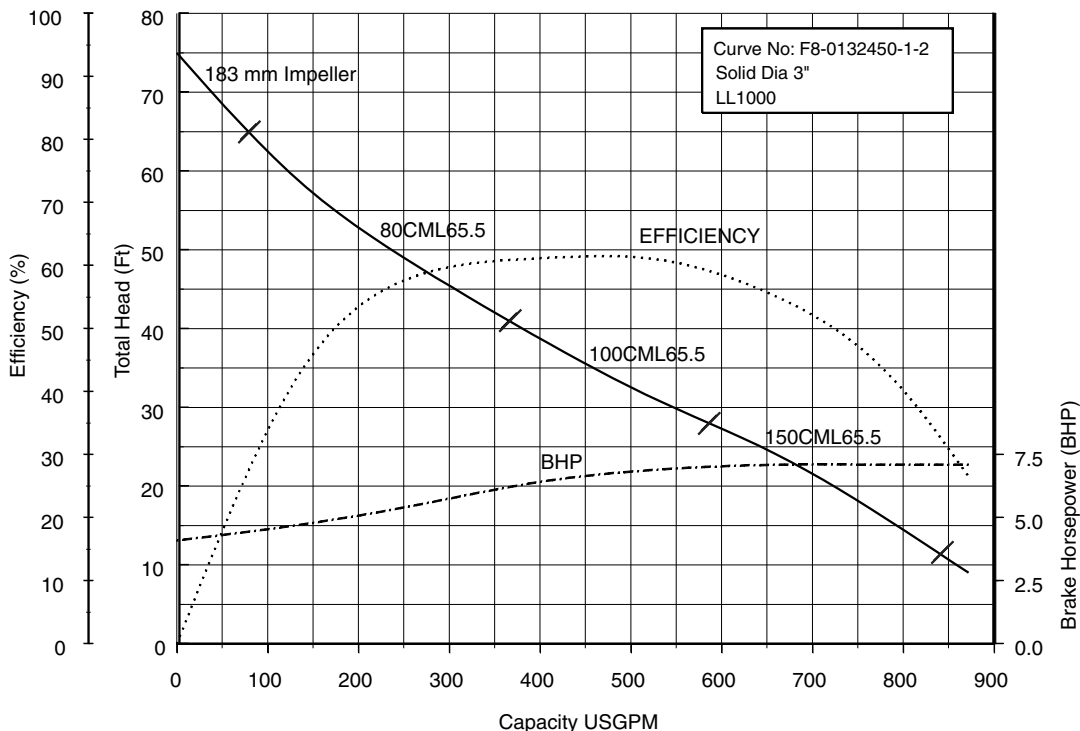

Selection Chart

Model CMLEU
Selection chart

Performance Curves

80CMLE62.2 (3HP) Synchronous Speed: 1800 RPM

3 inch Discharge

80, 100CMLE63.7 (5HP) Synchronous Speed: 1800 RPM

3, 4 inch Discharge

Performance Curves

80, 100, 150CMLE65.5 (7.5HP) Synchronous Speed: 1800 RPM 3, 4, 6 inch Discharge

80, 100, 150CMLE67.5 (10HP) Synchronous Speed: 1800 RPM 3, 4, 6 inch Discharge

Performance Curves

80, 100, 150CML611 (15HP) Synchronous Speed: 1800 RPM 3, 4, 6 inch Discharge

80, 100, 150CML615 (20HP) Synchronous Speed: 1800 RPM 3, 4, 6 inch Discharge

Performance Curves

80, 100, 150CML622 (30HP) Synchronous Speed: 1800 RPM 3, 4, 6 inch Discharge