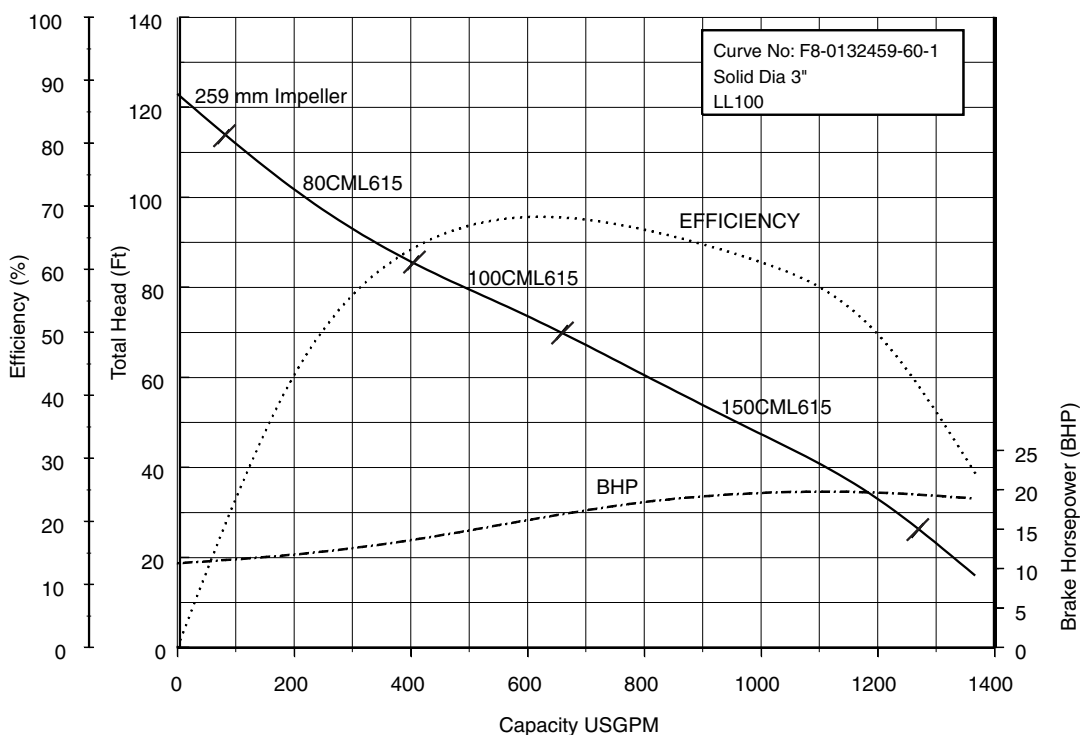

Selection Chart

Model CMLEU
Selection chart

Performance Curves

80CMLE62.2 (3HP) Synchronous Speed: 1800 RPM

3 inch Discharge

80, 100CMLE63.7 (5HP) Synchronous Speed: 1800 RPM

3, 4 inch Discharge

Performance Curves

80, 100, 150CMLE65.5 (7.5HP) Synchronous Speed: 1800 RPM 3, 4, 6 inch Discharge

80, 100, 150CMLE67.5 (10HP) Synchronous Speed: 1800 RPM 3, 4, 6 inch Discharge

Performance Curves

80, 100, 150CML611 (15HP) Synchronous Speed: 1800 RPM 3, 4, 6 inch Discharge

80, 100, 150CML615 (20HP) Synchronous Speed: 1800 RPM 3, 4, 6 inch Discharge

Performance Curves

80, 100, 150CML622 (30HP) Synchronous Speed: 1800 RPM 3, 4, 6 inch Discharge