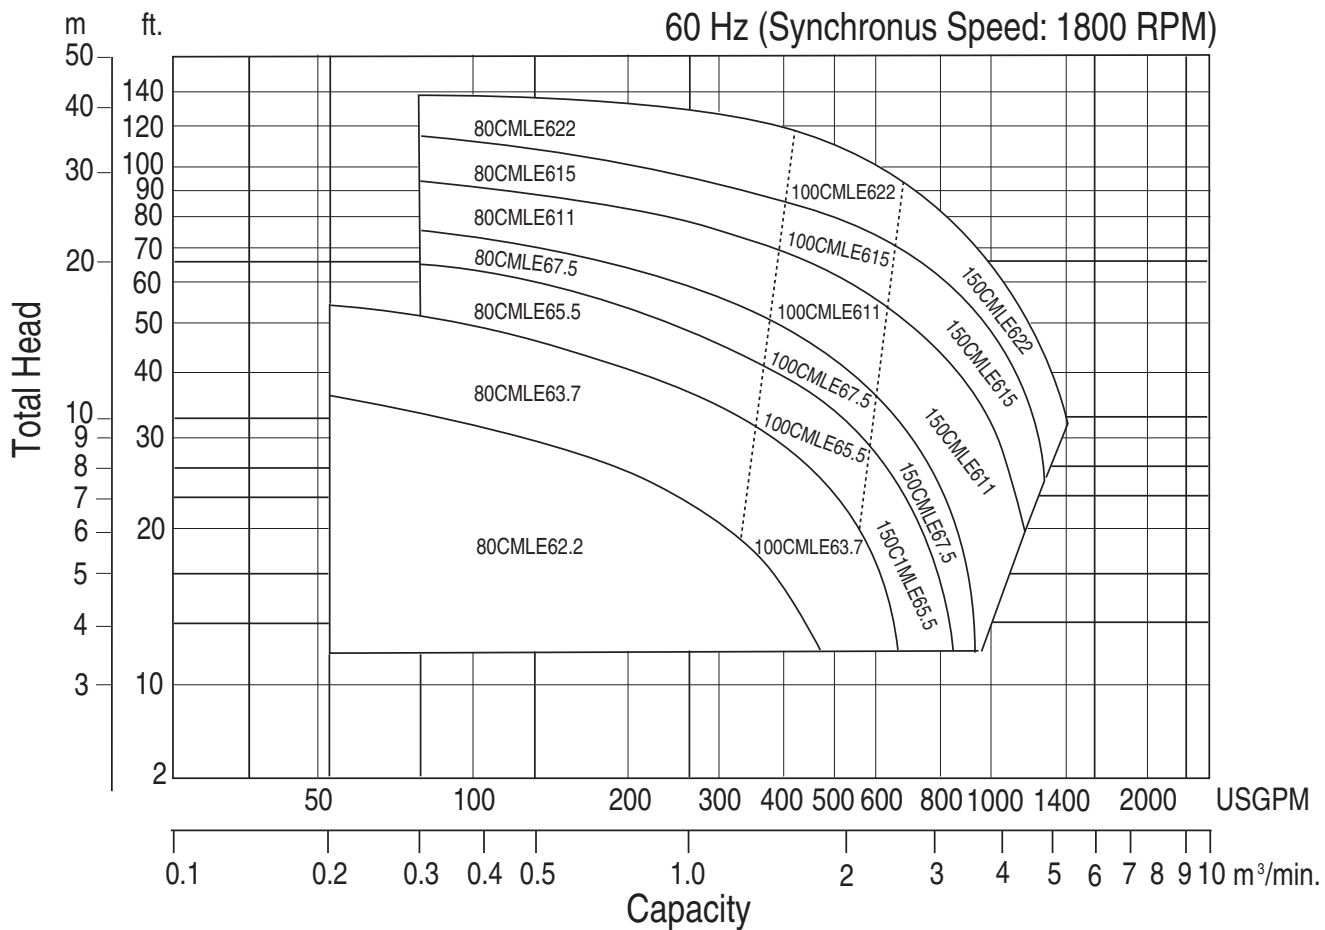

Selection Chart

Model CMLEU
Selection chart

Performance Curves

80CMLE62.2 (3HP) Synchronous Speed: 1800 RPM

3 inch Discharge

80, 100CMLE63.7 (5HP) Synchronous Speed: 1800 RPM

3, 4 inch Discharge

Performance Curves

80, 100, 150CMLE65.5 (7.5HP) Synchronous Speed: 1800 RPM 3, 4, 6 inch Discharge

80, 100, 150CMLE67.5 (10HP) Synchronous Speed: 1800 RPM 3, 4, 6 inch Discharge

Performance Curves

80, 100, 150CML611 (15HP) Synchronous Speed: 1800 RPM 3, 4, 6 inch Discharge

80, 100, 150CML615 (20HP) Synchronous Speed: 1800 RPM 3, 4, 6 inch Discharge

Performance Curves

80, 100, 150CML622 (30HP) Synchronous Speed: 1800 RPM 3, 4, 6 inch Discharge