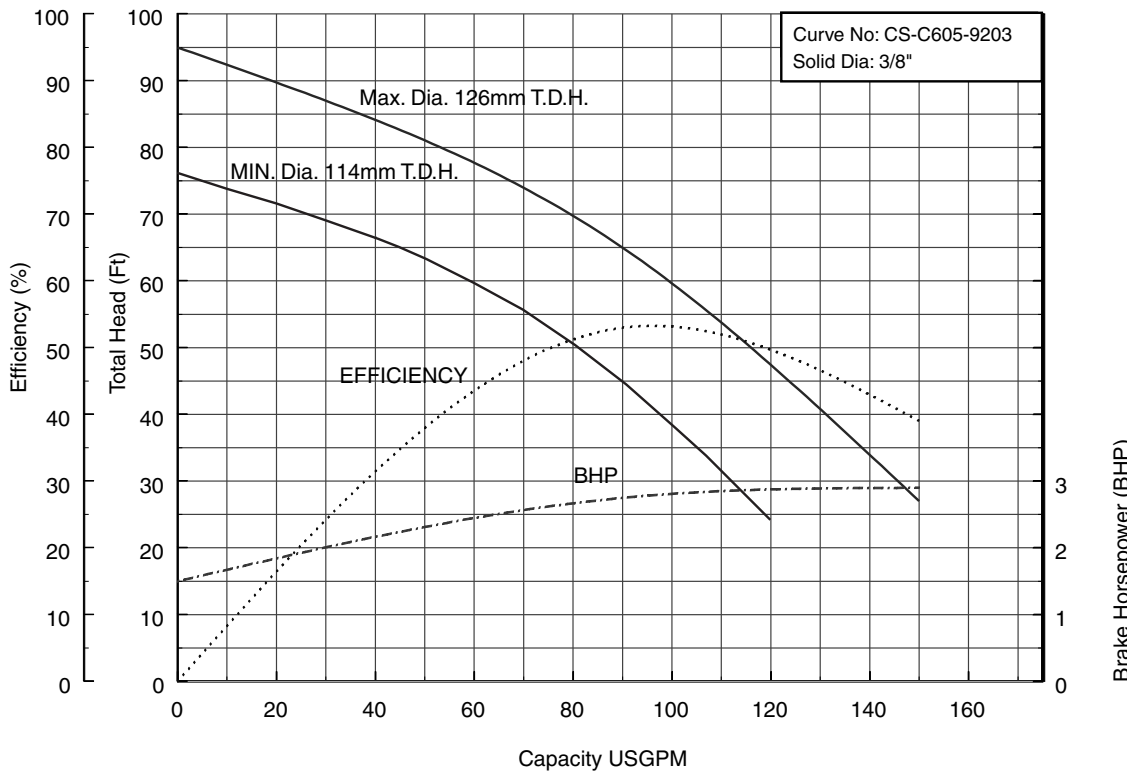

## Three Phase

**Three Phase**

**Performance Curves**

**50CSH6.4 (1/2HP)**

**Synchronous Speed: 3600 RPM**

**2 inch Discharge**

**50CSH6.75 (1HP)**

**Synchronous Speed: 3600 RPM**

**2 inch Discharge**

**50CSH61.5 (2HP)**

**Synchronous Speed: 3600 RPM**

**2 inch Discharge**

**50CS62.2 50CSH62.2 (3HP) Synchronous Speed: 3600 RPM**

**2 inch Discharge**

**Performance Curves**

**50CS63.7 50CSH63.7 (5HP) Synchronous Speed: 3600 RPM**

**2 inch Discharge**

**80CS62.2 80CSH62.2 (3HP) Synchronous Speed: 3600 RPM**

**3 inch Discharge**

**80CS63.7 80CSH63.7 (5 HP) Synchronous Speed: 3600 RPM**

**3 inch Discharge**

**100CS65.5 (7½ HP)**

**Synchronous Speed: 3600 RPM**

**4 inch Discharge**