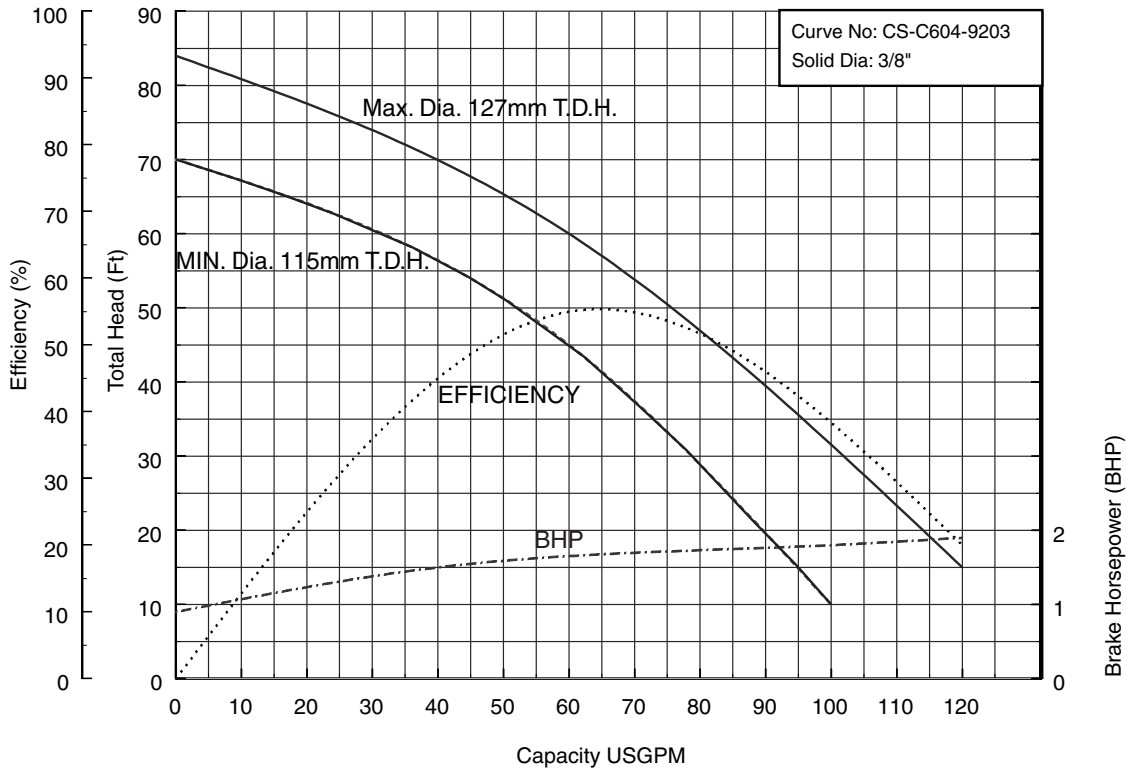

Three Phase

Three Phase

50CSH6.4 (1/2HP)

Synchronous Speed: 3600 RPM

2 inch Discharge

50CSH6.75 (1HP)

Synchronous Speed: 3600 RPM

2 inch Discharge

50CSH61.5 (2HP)

Synchronous Speed: 3600 RPM

2 inch Discharge

50CS62.2 50CSH62.2 (3HP) Synchronous Speed: 3600 RPM

2 inch Discharge

Performance Curves

50CS63.7 50CSH63.7 (5HP) Synchronous Speed: 3600 RPM

2 inch Discharge

80CS62.2 80CSH62.2 (3HP) Synchronous Speed: 3600 RPM

3 inch Discharge

80CS63.7 80CSH63.7 (5 HP) Synchronous Speed: 3600 RPM

3 inch Discharge

100CS65.5 (7½ HP)

Synchronous Speed: 3600 RPM

4 inch Discharge