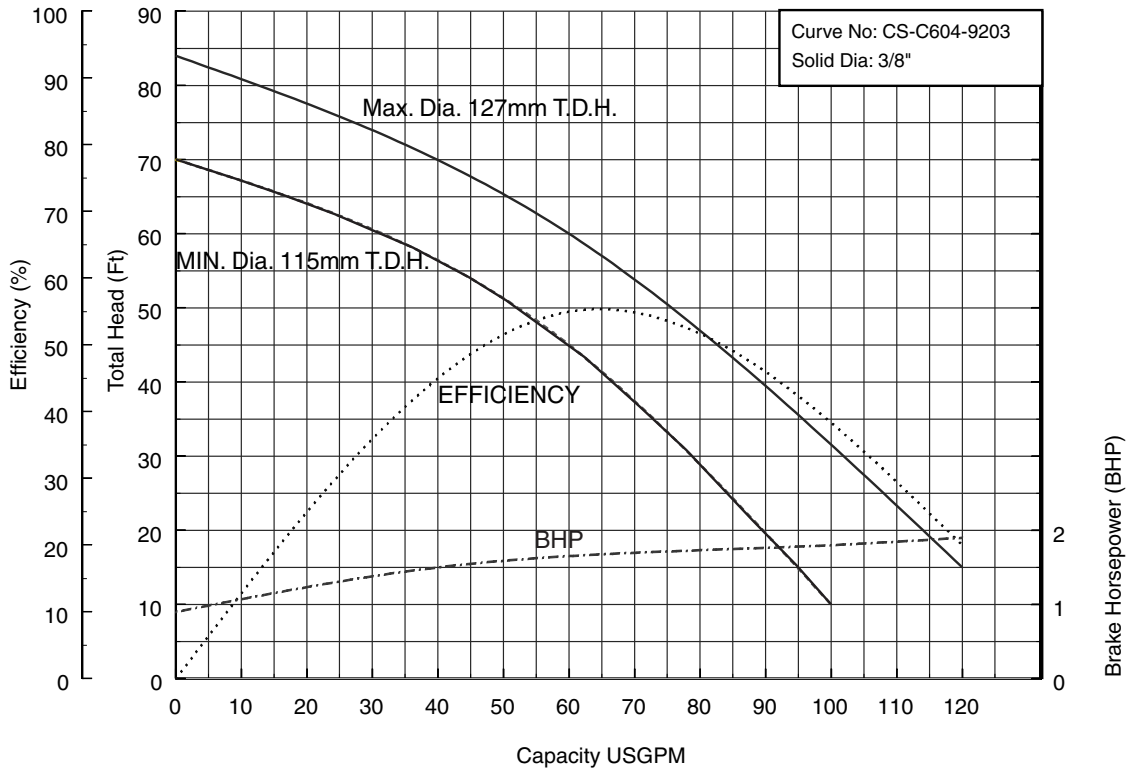

## Three Phase

**Three Phase**

**Performance Curves**

**50CSH6.4 (1/2HP)**

**Synchronous Speed: 3600 RPM**

**2 inch Discharge**

**50CSH6.75 (1HP)**

**Synchronous Speed: 3600 RPM**

**2 inch Discharge**

**50CSH61.5 (2HP)**

**Synchronous Speed: 3600 RPM**

**2 inch Discharge**

**50CS62.2 50CSH62.2 (3HP) Synchronous Speed: 3600 RPM**

**2 inch Discharge**

**Performance Curves**

**50CS63.7 50CSH63.7 (5HP) Synchronous Speed: 3600 RPM**

**2 inch Discharge**

**80CS62.2 80CSH62.2 (3HP) Synchronous Speed: 3600 RPM**

**3 inch Discharge**

**80CS63.7 80CSH63.7 (5 HP) Synchronous Speed: 3600 RPM**

**3 inch Discharge**

**100CS65.5 (7½ HP)**

**Synchronous Speed: 3600 RPM**

**4 inch Discharge**