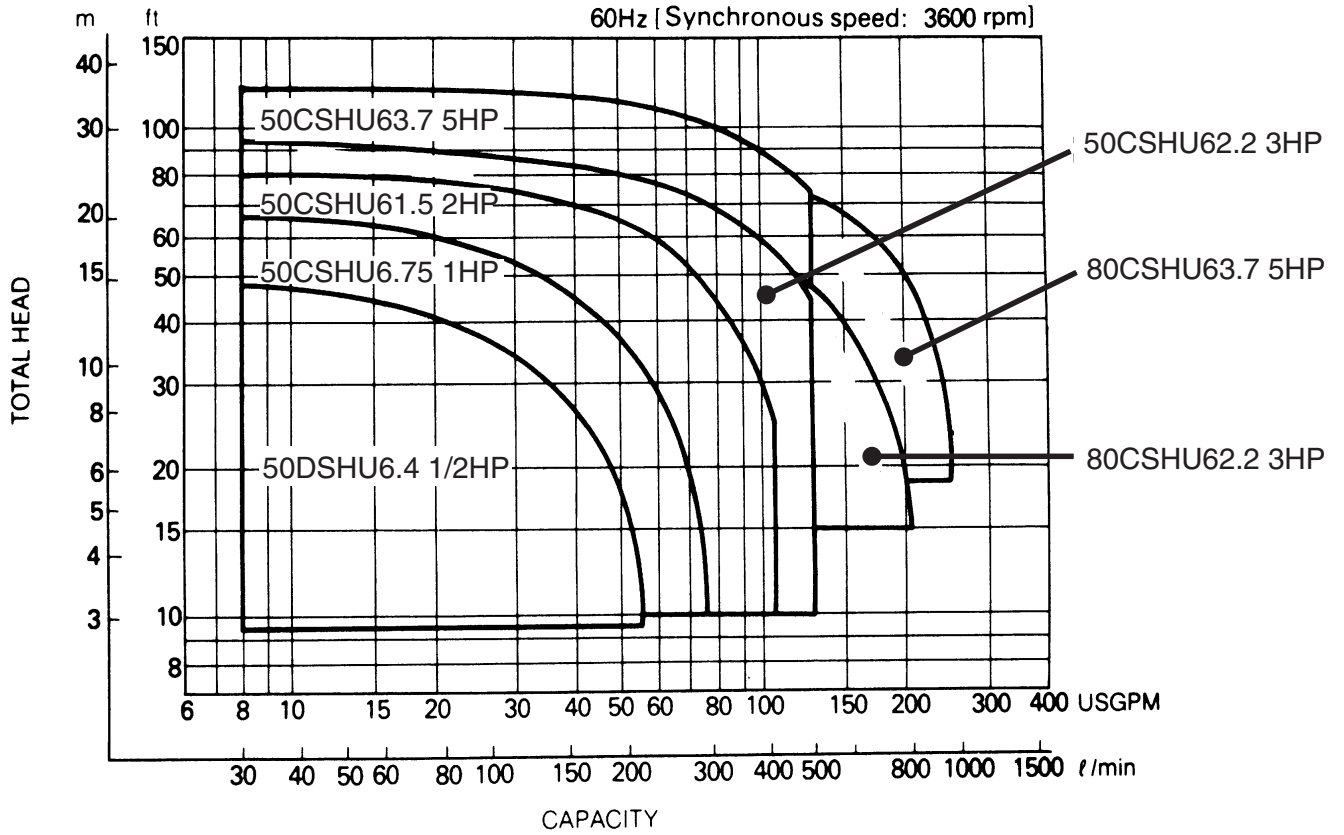

Three Phase

Three Phase

50CSH6.4 (1/2HP)

Synchronous Speed: 3600 RPM

2 inch Discharge

50CSH6.75 (1HP)

Synchronous Speed: 3600 RPM

2 inch Discharge

50CSH61.5 (2HP)

Synchronous Speed: 3600 RPM

2 inch Discharge

50CS62.2 50CSH62.2 (3HP) Synchronous Speed: 3600 RPM

2 inch Discharge

Performance Curves

50CS63.7 50CSH63.7 (5HP) Synchronous Speed: 3600 RPM

2 inch Discharge

80CS62.2 80CSH62.2 (3HP) Synchronous Speed: 3600 RPM

3 inch Discharge

80CS63.7 80CSH63.7 (5 HP) Synchronous Speed: 3600 RPM

3 inch Discharge

100CS65.5 (7½ HP)

Synchronous Speed: 3600 RPM

4 inch Discharge