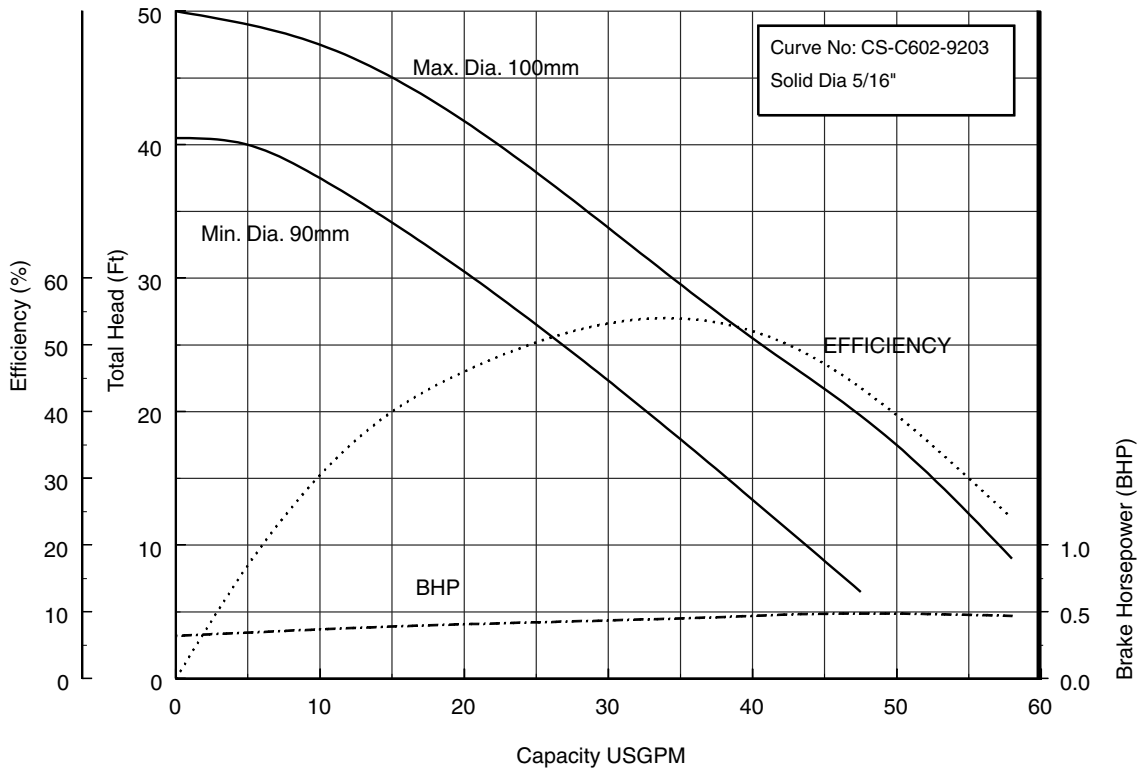

Three Phase

Three Phase

50CSH6.4 (1/2HP)

Synchronous Speed: 3600 RPM

2 inch Discharge

50CSH6.75 (1HP)

Synchronous Speed: 3600 RPM

2 inch Discharge

50CSH61.5 (2HP)

Synchronous Speed: 3600 RPM

2 inch Discharge

50CS62.2 50CSH62.2 (3HP) Synchronous Speed: 3600 RPM

2 inch Discharge

Performance Curves

50CS63.7 50CSH63.7 (5HP) Synchronous Speed: 3600 RPM

2 inch Discharge

80CS62.2 80CSH62.2 (3HP) Synchronous Speed: 3600 RPM

3 inch Discharge

80CS63.7 80CSH63.7 (5 HP) Synchronous Speed: 3600 RPM

3 inch Discharge

100CS65.5 (7½ HP)

Synchronous Speed: 3600 RPM

4 inch Discharge