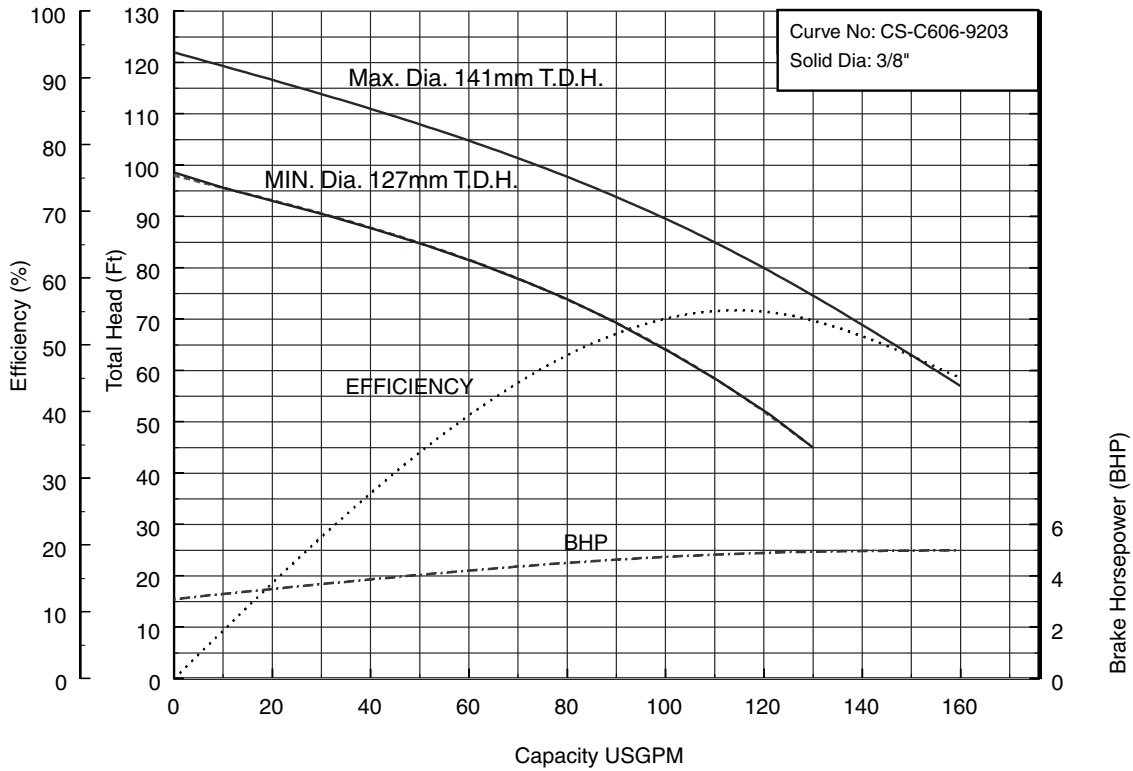

Three Phase

Three Phase

50CSH6.4 (1/2HP)

Synchronous Speed: 3600 RPM

2 inch Discharge

50CSH6.75 (1HP)

Synchronous Speed: 3600 RPM

2 inch Discharge

50CSH61.5 (2HP)

Synchronous Speed: 3600 RPM

2 inch Discharge

50CS62.2 50CSH62.2 (3HP) Synchronous Speed: 3600 RPM

2 inch Discharge

Performance Curves

50CS63.7 50CSH63.7 (5HP) Synchronous Speed: 3600 RPM

2 inch Discharge

80CS62.2 80CSH62.2 (3HP) Synchronous Speed: 3600 RPM

3 inch Discharge

80CS63.7 80CSH63.7 (5 HP) Synchronous Speed: 3600 RPM

3 inch Discharge

100CS65.5 (7½ HP)

Synchronous Speed: 3600 RPM

4 inch Discharge