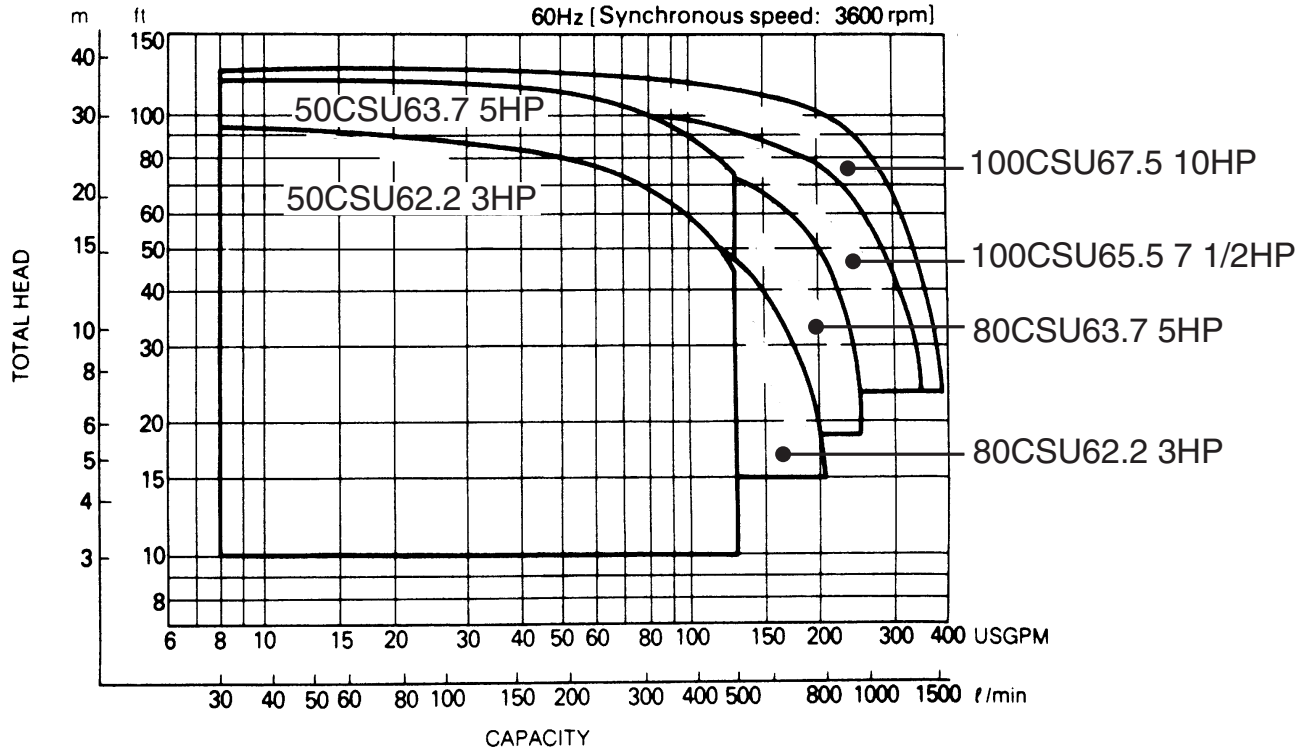

Three Phase

Three Phase

50CSH6.4 (1/2HP)

Synchronous Speed: 3600 RPM

2 inch Discharge

50CSH6.75 (1HP)

Synchronous Speed: 3600 RPM

2 inch Discharge

50CSH61.5 (2HP)

Synchronous Speed: 3600 RPM

2 inch Discharge

50CS62.2 50CSH62.2 (3HP) Synchronous Speed: 3600 RPM

2 inch Discharge

Performance Curves

50CS63.7 50CSH63.7 (5HP) Synchronous Speed: 3600 RPM

2 inch Discharge

80CS62.2 80CSH62.2 (3HP) Synchronous Speed: 3600 RPM

3 inch Discharge

80CS63.7 80CSH63.7 (5 HP) Synchronous Speed: 3600 RPM

3 inch Discharge

100CS65.5 (7½ HP)

Synchronous Speed: 3600 RPM

4 inch Discharge