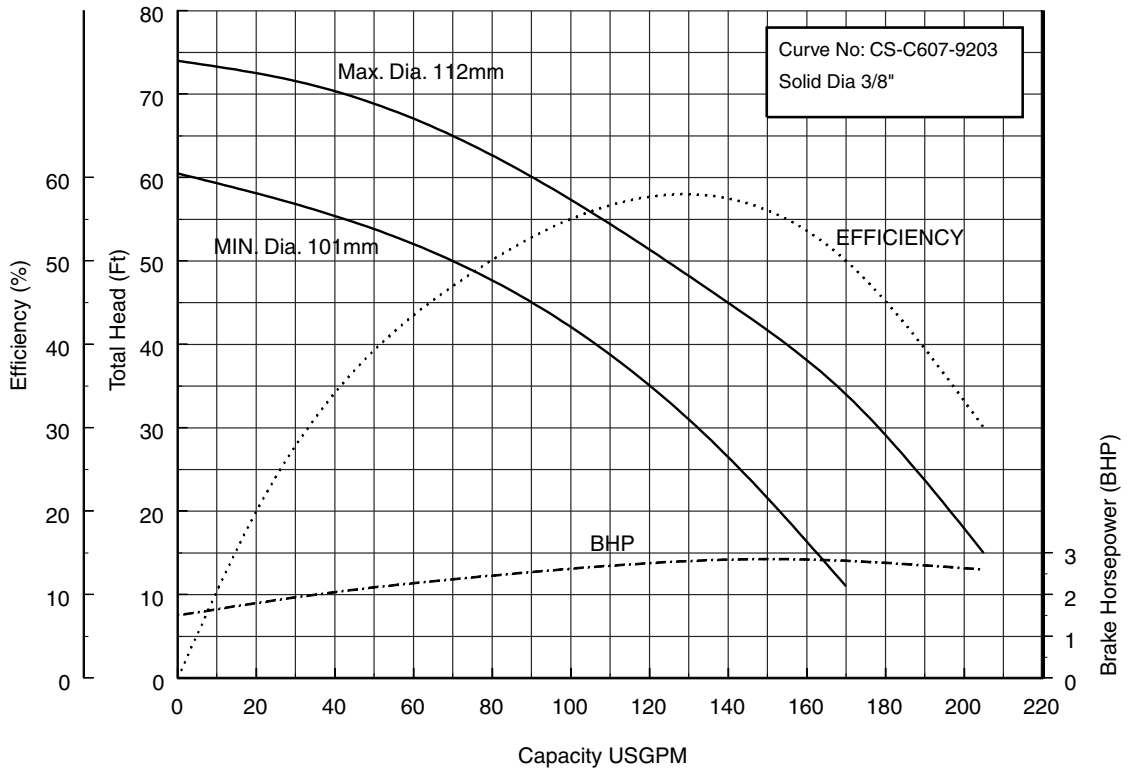

## Three Phase

**Three Phase**

**Performance Curves**

**50CSH6.4 (1/2HP)**

**Synchronous Speed: 3600 RPM**

**2 inch Discharge**

**50CSH6.75 (1HP)**

**Synchronous Speed: 3600 RPM**

**2 inch Discharge**

**50CSH61.5 (2HP)**

**Synchronous Speed: 3600 RPM**

**2 inch Discharge**

**50CS62.2 50CSH62.2 (3HP) Synchronous Speed: 3600 RPM**

**2 inch Discharge**

**Performance Curves**

**50CS63.7 50CSH63.7 (5HP) Synchronous Speed: 3600 RPM**

**2 inch Discharge**

**80CS62.2 80CSH62.2 (3HP) Synchronous Speed: 3600 RPM**

**3 inch Discharge**

**80CS63.7 80CSH63.7 (5 HP) Synchronous Speed: 3600 RPM**

**3 inch Discharge**

**100CS65.5 (7½ HP)**

**Synchronous Speed: 3600 RPM**

**4 inch Discharge**