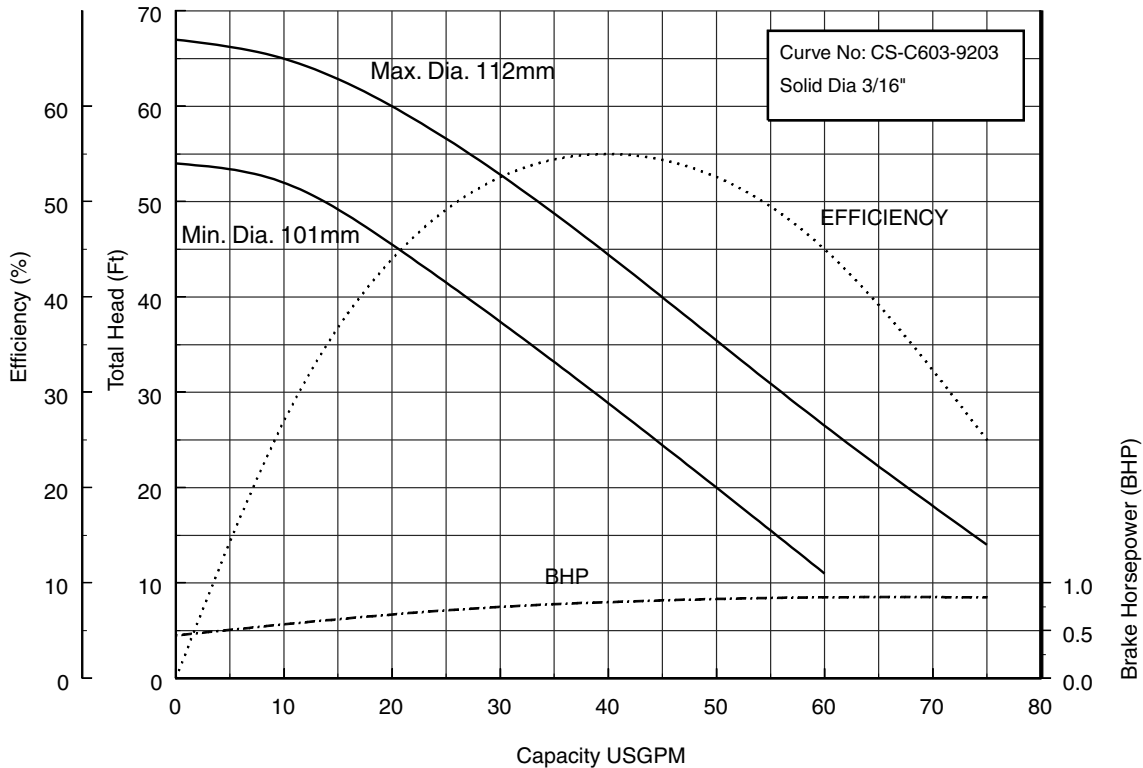

## Three Phase

**Three Phase**

**Performance Curves**

**50CSH6.4 (1/2HP)**

**Synchronous Speed: 3600 RPM**

**2 inch Discharge**

**50CSH6.75 (1HP)**

**Synchronous Speed: 3600 RPM**

**2 inch Discharge**

**50CSH61.5 (2HP)**

**Synchronous Speed: 3600 RPM**

**2 inch Discharge**

**50CS62.2 50CSH62.2 (3HP) Synchronous Speed: 3600 RPM**

**2 inch Discharge**

**Performance Curves**

**50CS63.7 50CSH63.7 (5HP) Synchronous Speed: 3600 RPM**

**2 inch Discharge**

**80CS62.2 80CSH62.2 (3HP) Synchronous Speed: 3600 RPM**

**3 inch Discharge**

**80CS63.7 80CSH63.7 (5 HP) Synchronous Speed: 3600 RPM**

**3 inch Discharge**

**100CS65.5 (7½ HP)**

**Synchronous Speed: 3600 RPM**

**4 inch Discharge**