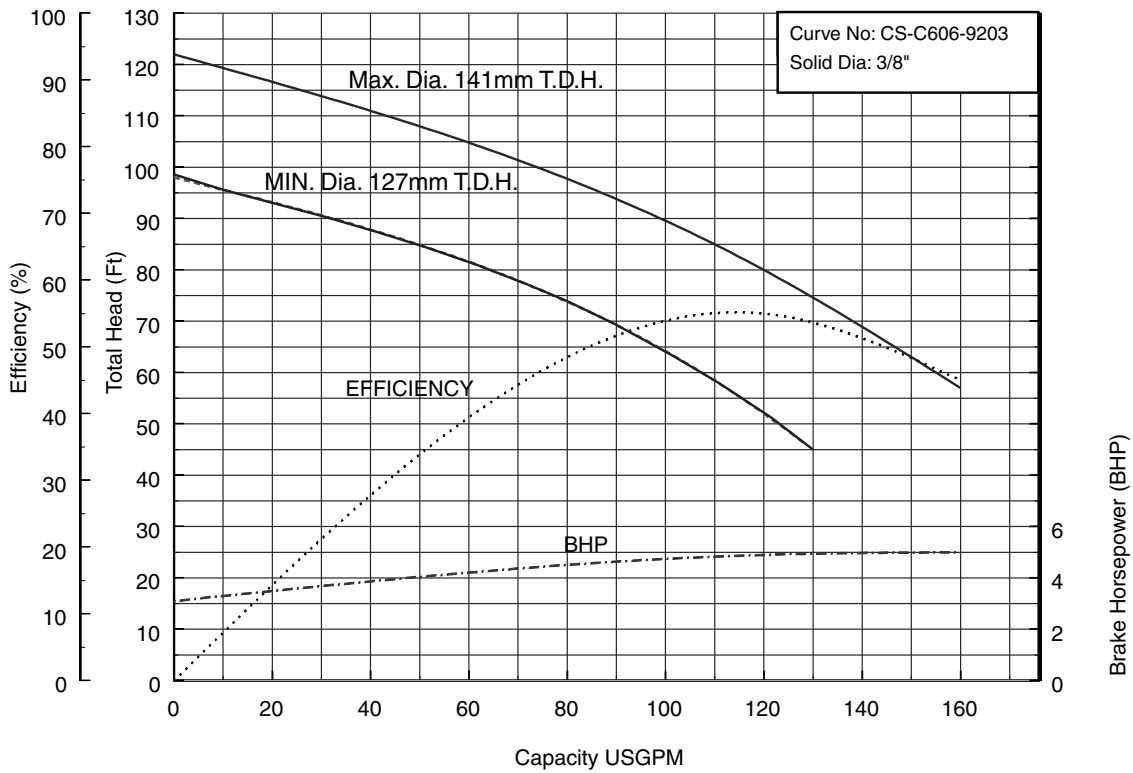

## Three Phase

**Three Phase**

**Performance Curves**

**50CSH6.4 (1/2HP)**

**Synchronous Speed: 3600 RPM**

**2 inch Discharge**

**50CSH6.75 (1HP)**

**Synchronous Speed: 3600 RPM**

**2 inch Discharge**

**50CSH61.5 (2HP)**

**Synchronous Speed: 3600 RPM**

**2 inch Discharge**

**50CS62.2 50CSH62.2 (3HP) Synchronous Speed: 3600 RPM**

**2 inch Discharge**

**Performance Curves**

**50CS63.7 50CSH63.7 (5HP) Synchronous Speed: 3600 RPM**

**2 inch Discharge**

**80CS62.2 80CSH62.2 (3HP) Synchronous Speed: 3600 RPM**

**3 inch Discharge**

**80CS63.7 80CSH63.7 (5 HP) Synchronous Speed: 3600 RPM**

**3 inch Discharge**

**100CS65.5 (7½ HP)**

**Synchronous Speed: 3600 RPM**

**4 inch Discharge**