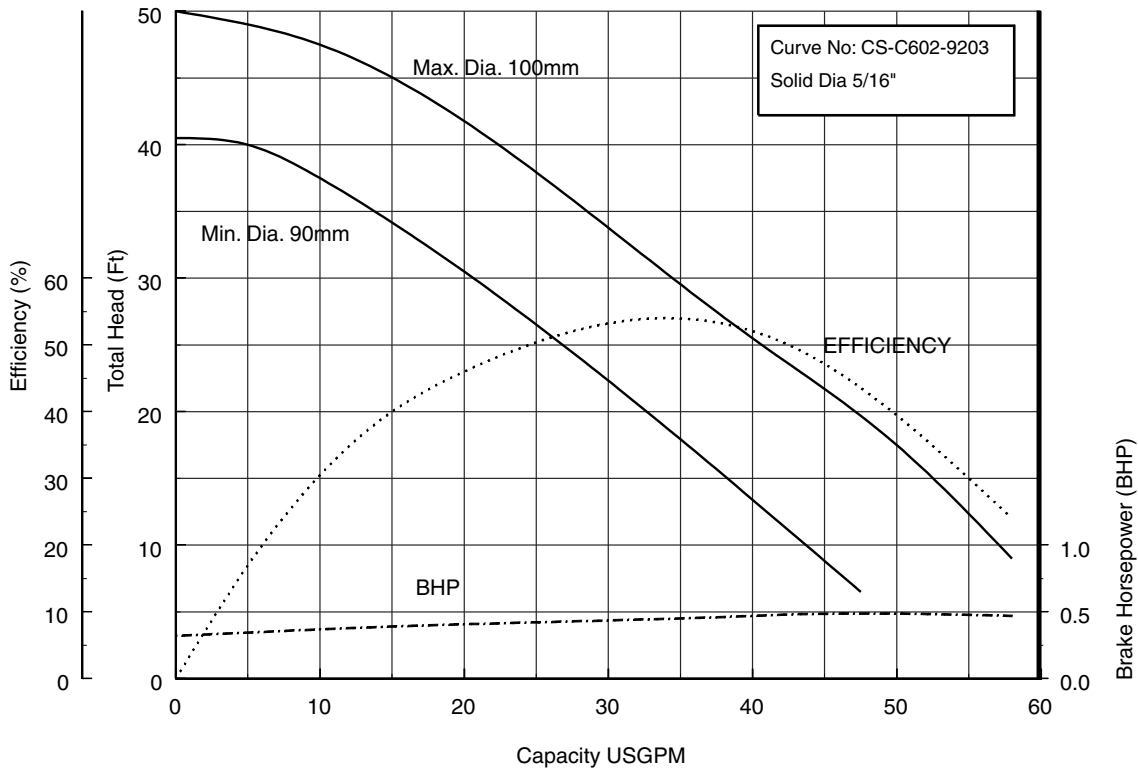

## Three Phase

**Three Phase**

**Performance Curves**

**50CSH6.4 (1/2HP)**

**Synchronous Speed: 3600 RPM**

**2 inch Discharge**

**50CSH6.75 (1HP)**

**Synchronous Speed: 3600 RPM**

**2 inch Discharge**

**50CSH61.5 (2HP)**

**Synchronous Speed: 3600 RPM**

**2 inch Discharge**

**50CS62.2 50CSH62.2 (3HP) Synchronous Speed: 3600 RPM**

**2 inch Discharge**

**Performance Curves**

**50CS63.7 50CSH63.7 (5HP) Synchronous Speed: 3600 RPM**

**2 inch Discharge**

**80CS62.2 80CSH62.2 (3HP) Synchronous Speed: 3600 RPM**

**3 inch Discharge**

**80CS63.7 80CSH63.7 (5 HP) Synchronous Speed: 3600 RPM**

**3 inch Discharge**

**100CS65.5 (7½ HP)**

**Synchronous Speed: 3600 RPM**

**4 inch Discharge**