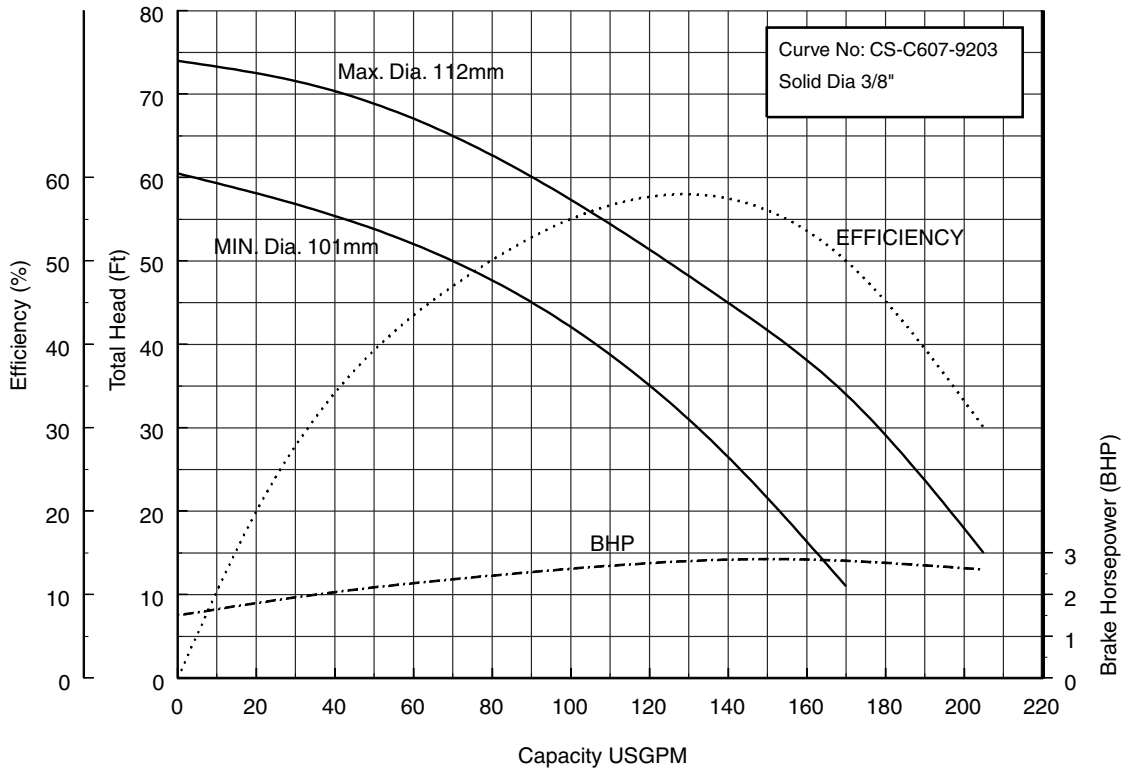

Three Phase

Three Phase

50CSH6.4 (1/2HP)

Synchronous Speed: 3600 RPM

2 inch Discharge

50CSH6.75 (1HP)

Synchronous Speed: 3600 RPM

2 inch Discharge

50CSH61.5 (2HP)

Synchronous Speed: 3600 RPM

2 inch Discharge

50CS62.2 50CSH62.2 (3HP) Synchronous Speed: 3600 RPM

2 inch Discharge

Performance Curves

50CS63.7 50CSH63.7 (5HP) Synchronous Speed: 3600 RPM

2 inch Discharge

80CS62.2 80CSH62.2 (3HP) Synchronous Speed: 3600 RPM

3 inch Discharge

80CS63.7 80CSH63.7 (5 HP) Synchronous Speed: 3600 RPM

3 inch Discharge

100CS65.5 (7½ HP)

Synchronous Speed: 3600 RPM

4 inch Discharge