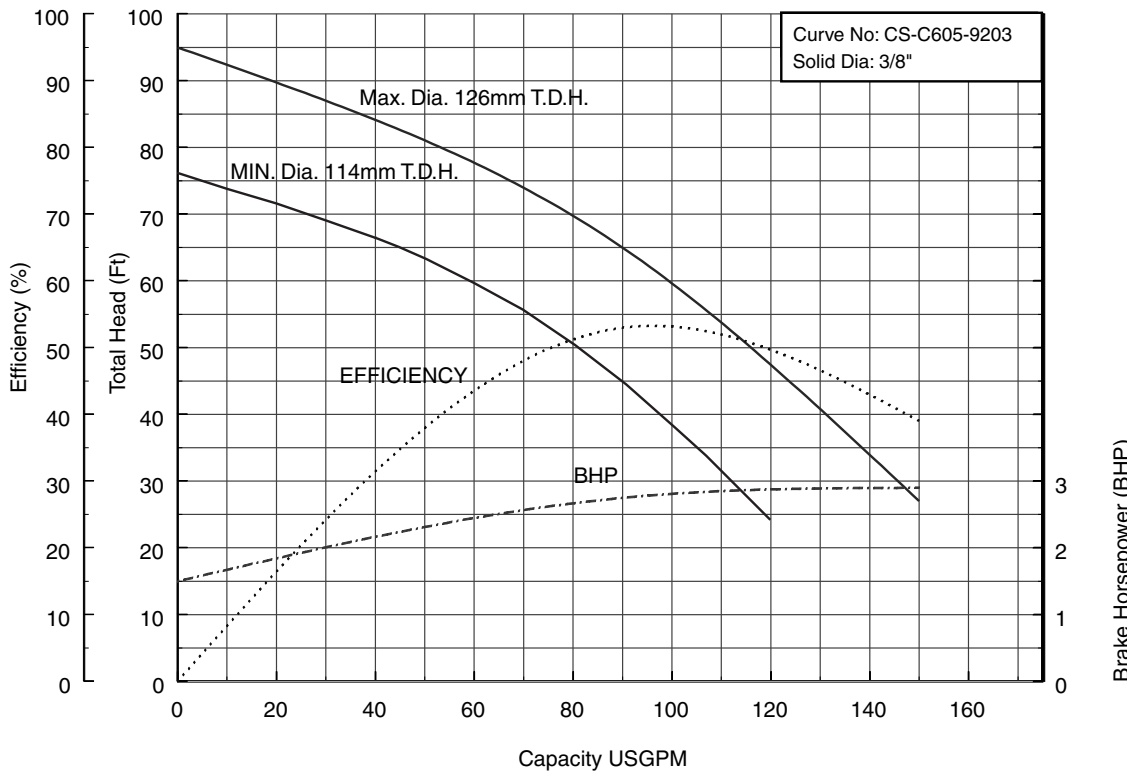

50CSH61.5 (2HP)

Synchronous Speed: 3600 RPM

2 inch Discharge

50CS62.2 50CSH62.2 (3HP) Synchronous Speed: 3600 RPM

2 inch Discharge

Performance Curves

50CS63.7 50CSH63.7 (5HP) Synchronous Speed: 3600 RPM

2 inch Discharge

80CS62.2 80CSH62.2 (3HP) Synchronous Speed: 3600 RPM

3 inch Discharge

80CS63.7 80CSH63.7 (5 HP) Synchronous Speed: 3600 RPM

3 inch Discharge

100CS65.5 (7½ HP)

Synchronous Speed: 3600 RPM

4 inch Discharge