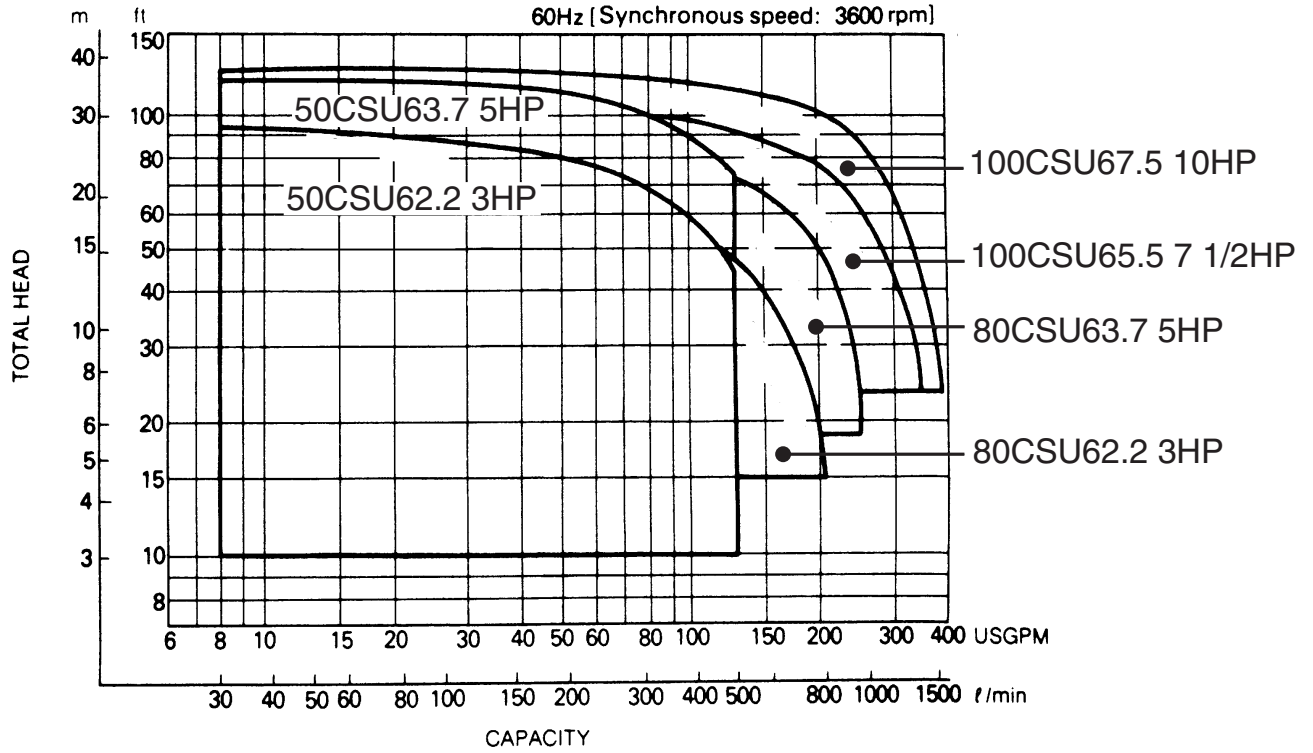

## Three Phase

**Three Phase**

**Performance Curves**

**50CSH6.4 (1/2HP)**

**Synchronous Speed: 3600 RPM**

**2 inch Discharge**

**50CSH6.75 (1HP)**

**Synchronous Speed: 3600 RPM**

**2 inch Discharge**

**50CSH61.5 (2HP)**

**Synchronous Speed: 3600 RPM**

**2 inch Discharge**

**50CS62.2 50CSH62.2 (3HP) Synchronous Speed: 3600 RPM**

**2 inch Discharge**

**Performance Curves**

**50CS63.7 50CSH63.7 (5HP) Synchronous Speed: 3600 RPM**

**2 inch Discharge**

**80CS62.2 80CSH62.2 (3HP) Synchronous Speed: 3600 RPM**

**3 inch Discharge**

**80CS63.7 80CSH63.7 (5 HP) Synchronous Speed: 3600 RPM**

**3 inch Discharge**

**100CS65.5 (7½ HP)**

**Synchronous Speed: 3600 RPM**

**4 inch Discharge**