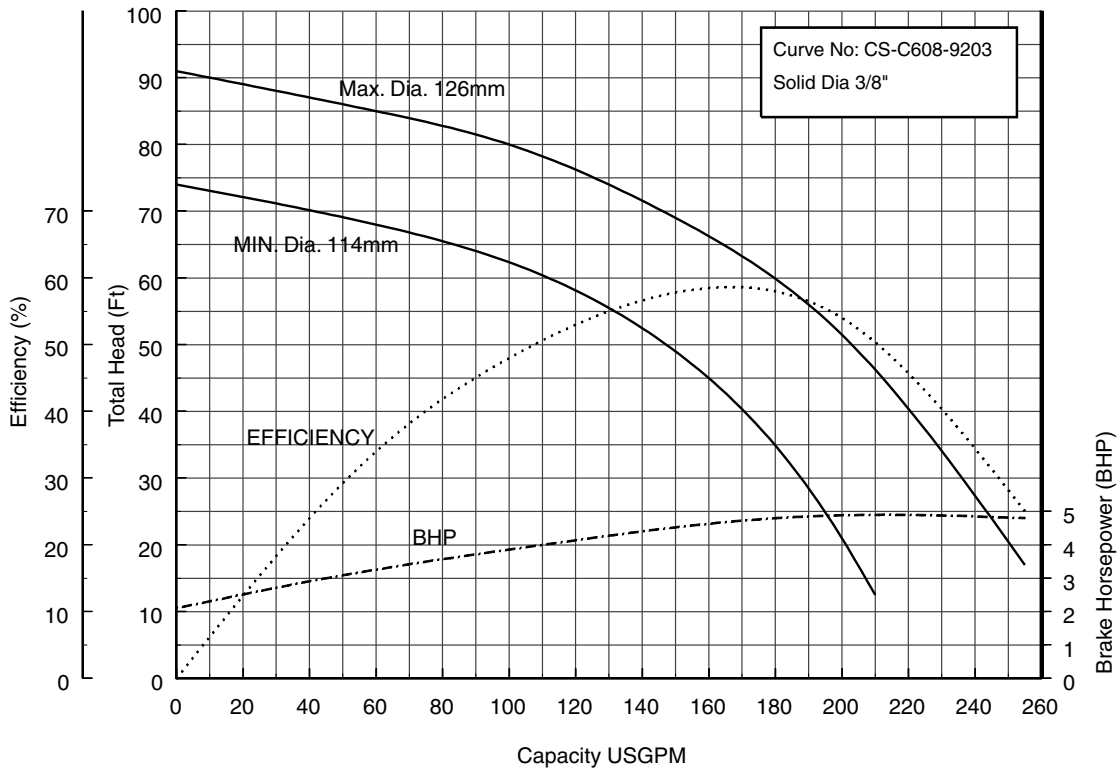

## Three Phase

**Three Phase**

**Performance Curves**

**50CSH6.4 (1/2HP)**

**Synchronous Speed: 3600 RPM**

**2 inch Discharge**

**50CSH6.75 (1HP)**

**Synchronous Speed: 3600 RPM**

**2 inch Discharge**

**50CSH61.5 (2HP)**

**Synchronous Speed: 3600 RPM**

**2 inch Discharge**

**50CS62.2 50CSH62.2 (3HP) Synchronous Speed: 3600 RPM**

**2 inch Discharge**

**Performance Curves**

**50CS63.7 50CSH63.7 (5HP) Synchronous Speed: 3600 RPM**

**2 inch Discharge**

**80CS62.2 80CSH62.2 (3HP) Synchronous Speed: 3600 RPM**

**3 inch Discharge**

**80CS63.7 80CSH63.7 (5 HP) Synchronous Speed: 3600 RPM**

**3 inch Discharge**

**100CS65.5 (7½ HP)**

**Synchronous Speed: 3600 RPM**

**4 inch Discharge**