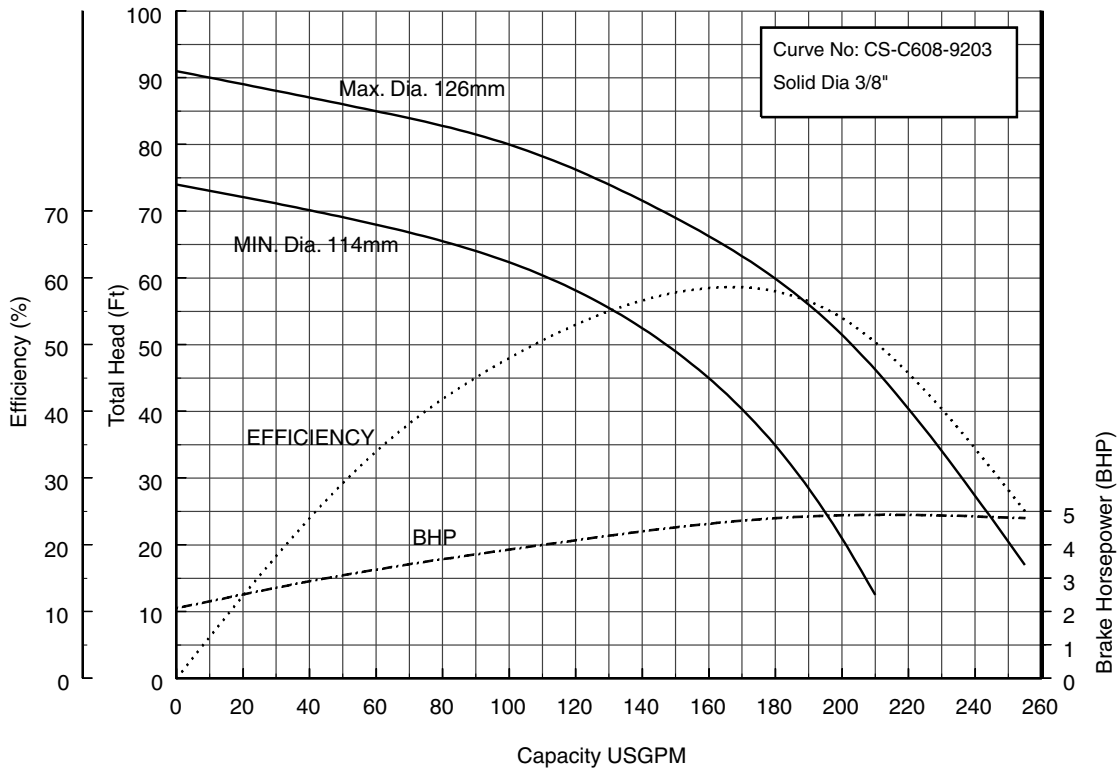

Three Phase

Three Phase

50CSH6.4 (1/2HP)

Synchronous Speed: 3600 RPM

2 inch Discharge

50CSH6.75 (1HP)

Synchronous Speed: 3600 RPM

2 inch Discharge

50CSH61.5 (2HP)

Synchronous Speed: 3600 RPM

2 inch Discharge

50CS62.2 50CSH62.2 (3HP) Synchronous Speed: 3600 RPM

2 inch Discharge

Performance Curves

50CS63.7 50CSH63.7 (5HP) Synchronous Speed: 3600 RPM

2 inch Discharge

80CS62.2 80CSH62.2 (3HP) Synchronous Speed: 3600 RPM

3 inch Discharge

80CS63.7 80CSH63.7 (5 HP) Synchronous Speed: 3600 RPM

3 inch Discharge

100CS65.5 (7½ HP)

Synchronous Speed: 3600 RPM

4 inch Discharge