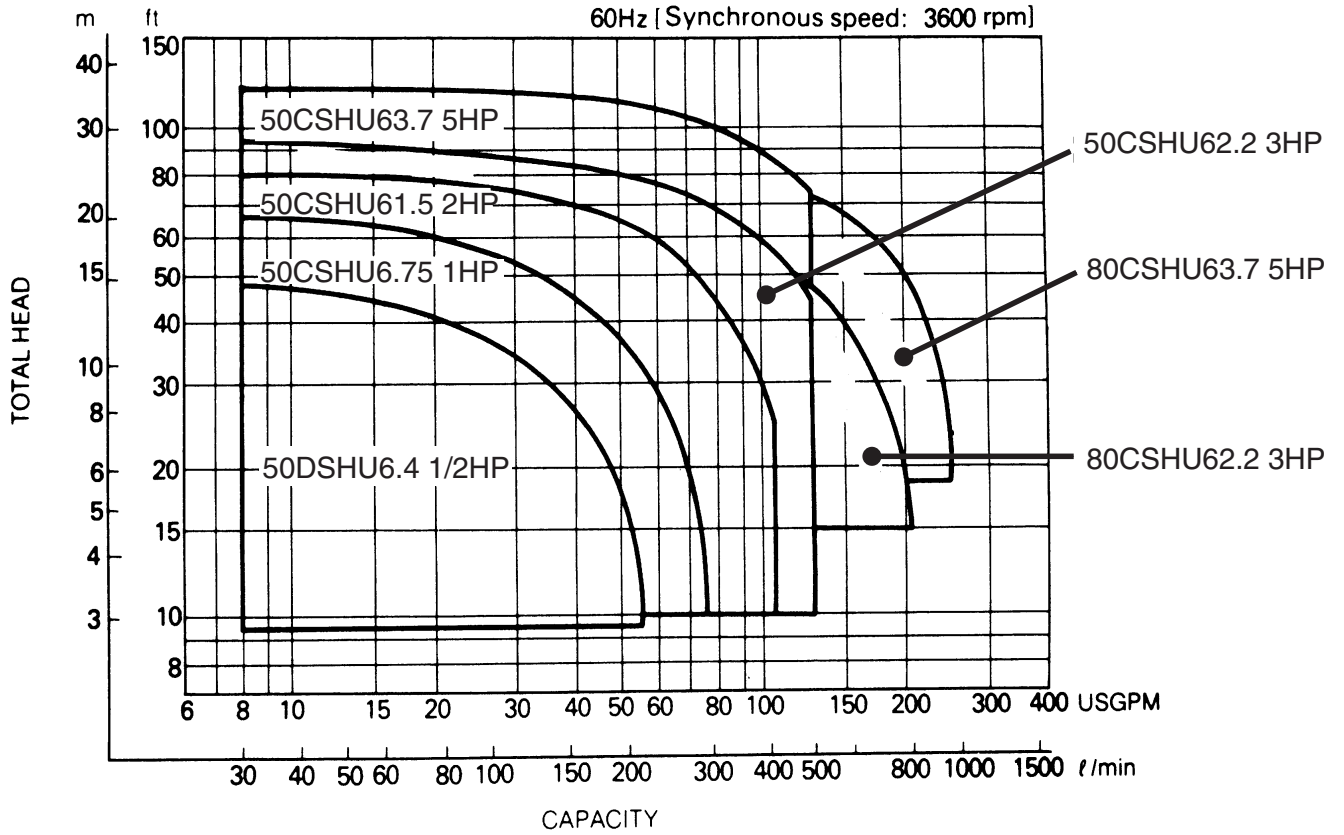

## Three Phase

**Three Phase**

**Performance Curves**

**50CSH6.4 (1/2HP)**

**Synchronous Speed: 3600 RPM**

**2 inch Discharge**

**50CSH6.75 (1HP)**

**Synchronous Speed: 3600 RPM**

**2 inch Discharge**

**50CSH61.5 (2HP)**

**Synchronous Speed: 3600 RPM**

**2 inch Discharge**

**50CS62.2 50CSH62.2 (3HP) Synchronous Speed: 3600 RPM**

**2 inch Discharge**

**Performance Curves**

**50CS63.7 50CSH63.7 (5HP) Synchronous Speed: 3600 RPM**

**2 inch Discharge**

**80CS62.2 80CSH62.2 (3HP) Synchronous Speed: 3600 RPM**

**3 inch Discharge**

**80CS63.7 80CSH63.7 (5 HP) Synchronous Speed: 3600 RPM**

**3 inch Discharge**

**100CS65.5 (7½ HP)**

**Synchronous Speed: 3600 RPM**

**4 inch Discharge**