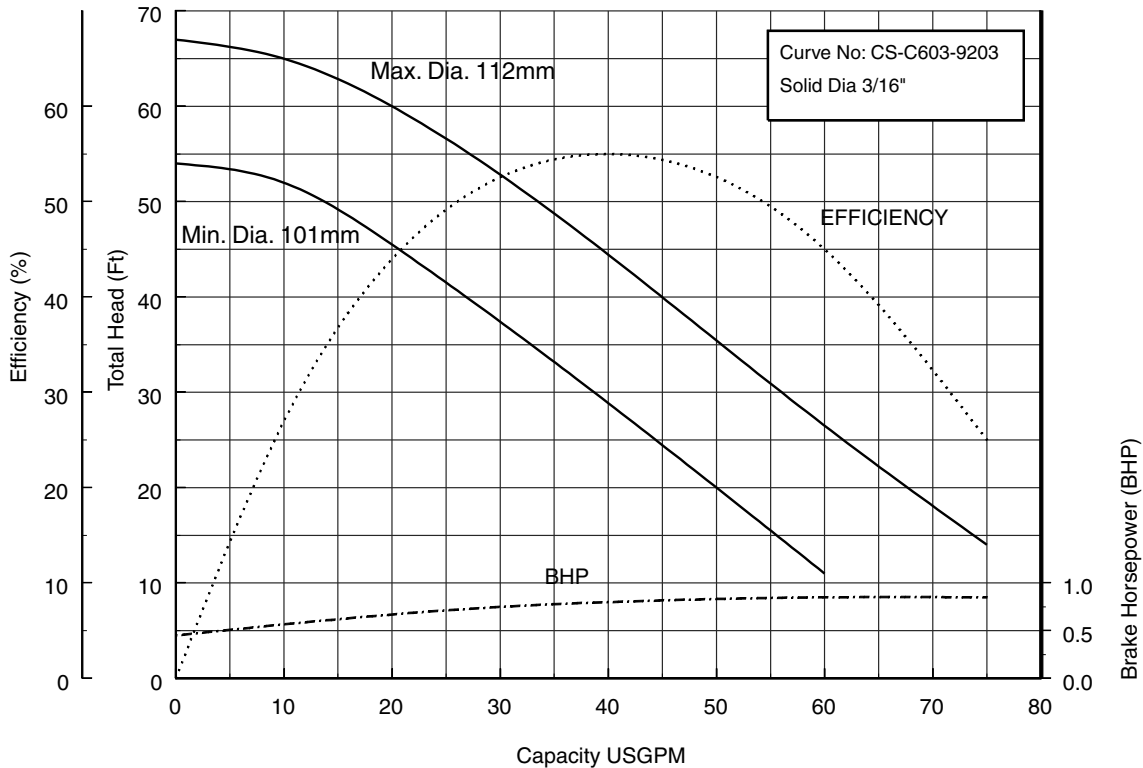

Three Phase

Three Phase

50CSH6.4 (1/2HP)

Synchronous Speed: 3600 RPM

2 inch Discharge

50CSH6.75 (1HP)

Synchronous Speed: 3600 RPM

2 inch Discharge

50CSH61.5 (2HP)

Synchronous Speed: 3600 RPM

2 inch Discharge

50CS62.2 50CSH62.2 (3HP) Synchronous Speed: 3600 RPM

2 inch Discharge

Performance Curves

50CS63.7 50CSH63.7 (5HP) Synchronous Speed: 3600 RPM

2 inch Discharge

80CS62.2 80CSH62.2 (3HP) Synchronous Speed: 3600 RPM

3 inch Discharge

80CS63.7 80CSH63.7 (5 HP) Synchronous Speed: 3600 RPM

3 inch Discharge

100CS65.5 (7½ HP)

Synchronous Speed: 3600 RPM

4 inch Discharge