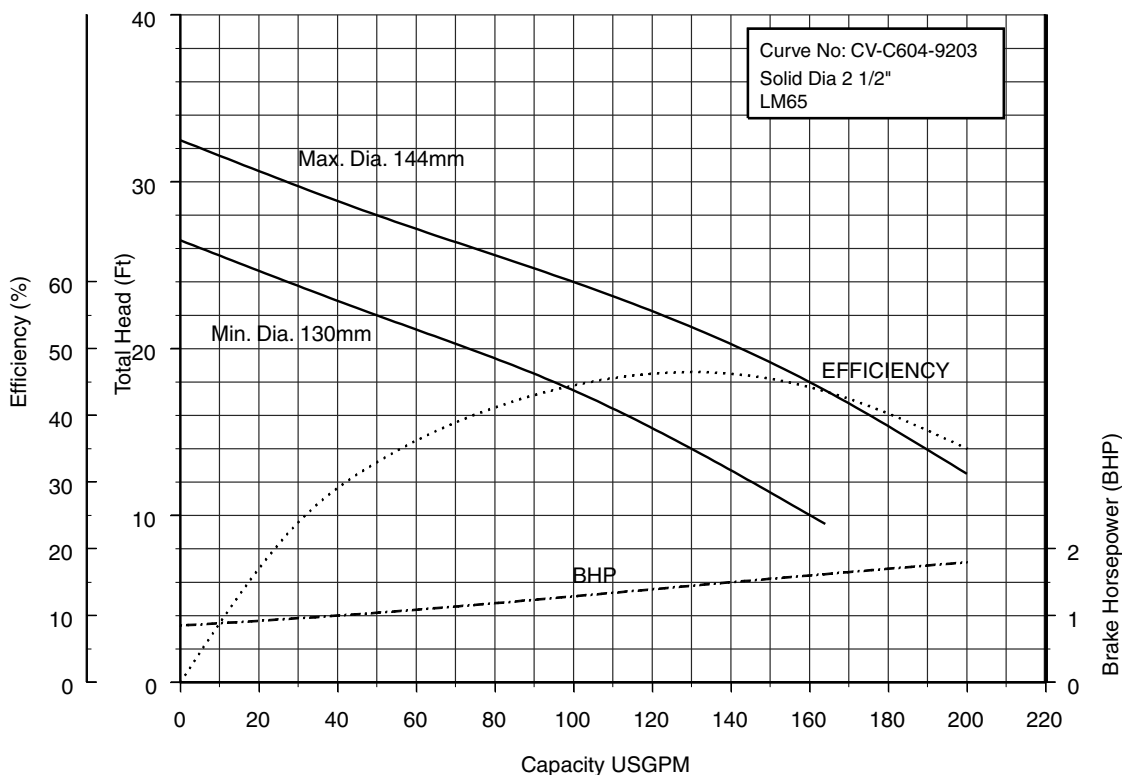

Three Phase

50CVF61.5 (2HP) Synchronous Speed: 1800 RPM

2 inch Discharge

50CVF62.2 (3HP) Synchronous Speed: 1800 RPM

2 inch Discharge

80CVF61.5 (2HP) Synchronous Speed: 1800 RPM

2, 3 inch Discharge

80CVBF62.2 (3HP) Synchronous Speed: 1800 RPM

3, 4 inch Discharge

80CVCF62.2 (3HP) Synchronous Speed: 1800 RPM

2, 3 inch Discharge

80CVBF63.7 (5HP) Synchronous Speed: 1800 RPM

3, 4 inch Discharge

80CVCF63.7 (5HP) Synchronous Speed: 1800 RPM

2, 3 inch Discharge

100CVF63.7 (5HP) Synchronous Speed: 1800 RPM

3, 4 inch Discharge