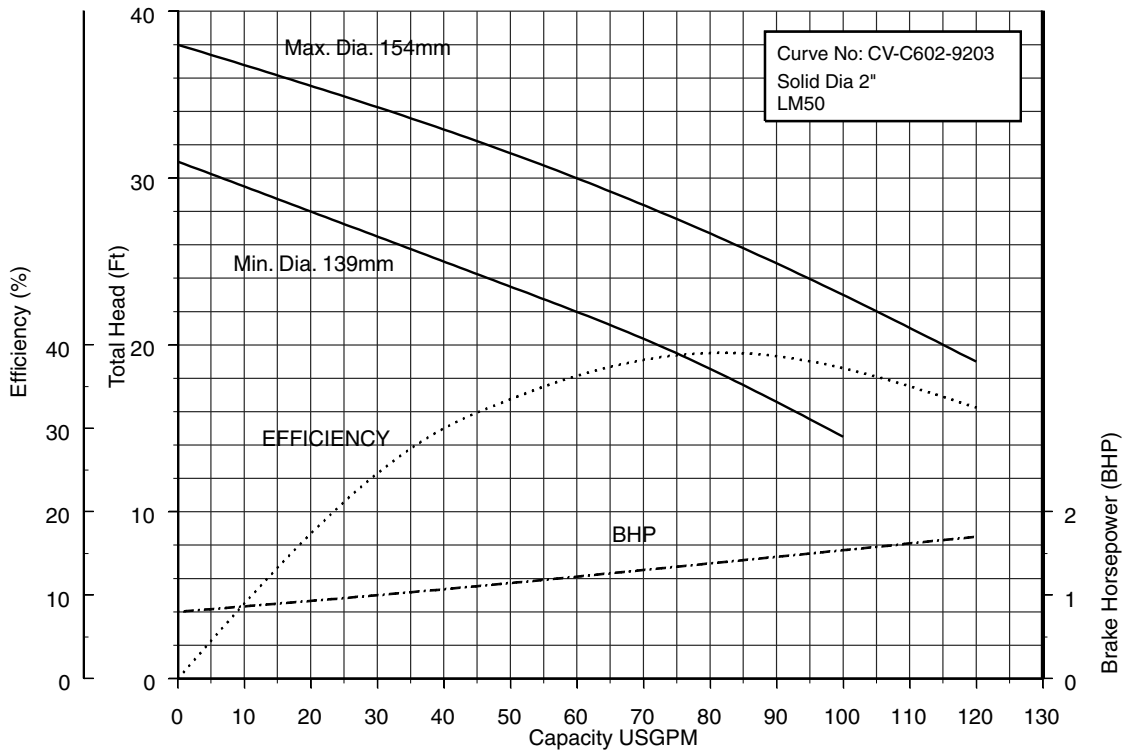

Three Phase

50CVF61.5 (2HP) Synchronous Speed: 1800 RPM

2 inch Discharge

50CVF62.2 (3HP) Synchronous Speed: 1800 RPM

2 inch Discharge

80CVF61.5 (2HP) Synchronous Speed: 1800 RPM

2, 3 inch Discharge

80CVBF62.2 (3HP) Synchronous Speed: 1800 RPM

3, 4 inch Discharge

80CVCF62.2 (3HP) Synchronous Speed: 1800 RPM

2, 3 inch Discharge

80CVBF63.7 (5HP) Synchronous Speed: 1800 RPM

3, 4 inch Discharge

80CVCF63.7 (5HP) Synchronous Speed: 1800 RPM

2, 3 inch Discharge

100CVF63.7 (5HP) Synchronous Speed: 1800 RPM

3, 4 inch Discharge