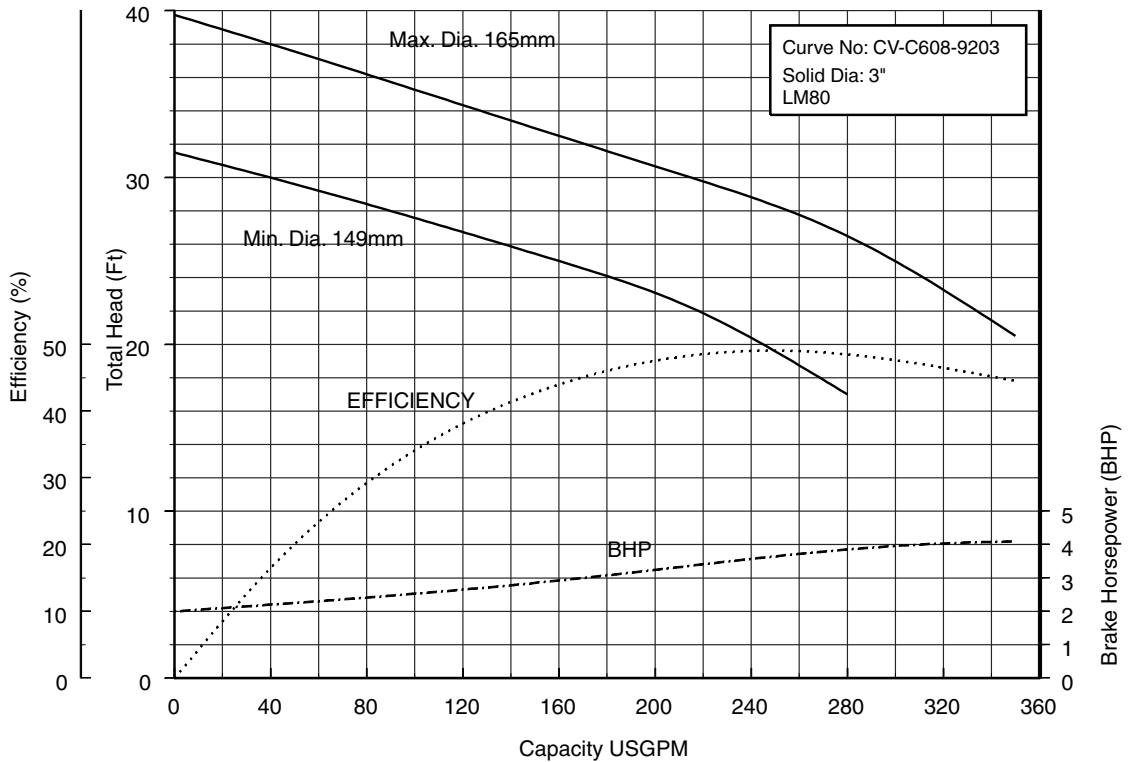

3, 4 inch Discharge

80CVCF62.2 (3HP) Synchronous Speed: 1800 RPM

2, 3 inch Discharge

80CVBF63.7 (5HP) Synchronous Speed: 1800 RPM

3, 4 inch Discharge

80CVCF63.7 (5HP) Synchronous Speed: 1800 RPM

2, 3 inch Discharge

100CVF63.7 (5HP) Synchronous Speed: 1800 RPM

3, 4 inch Discharge