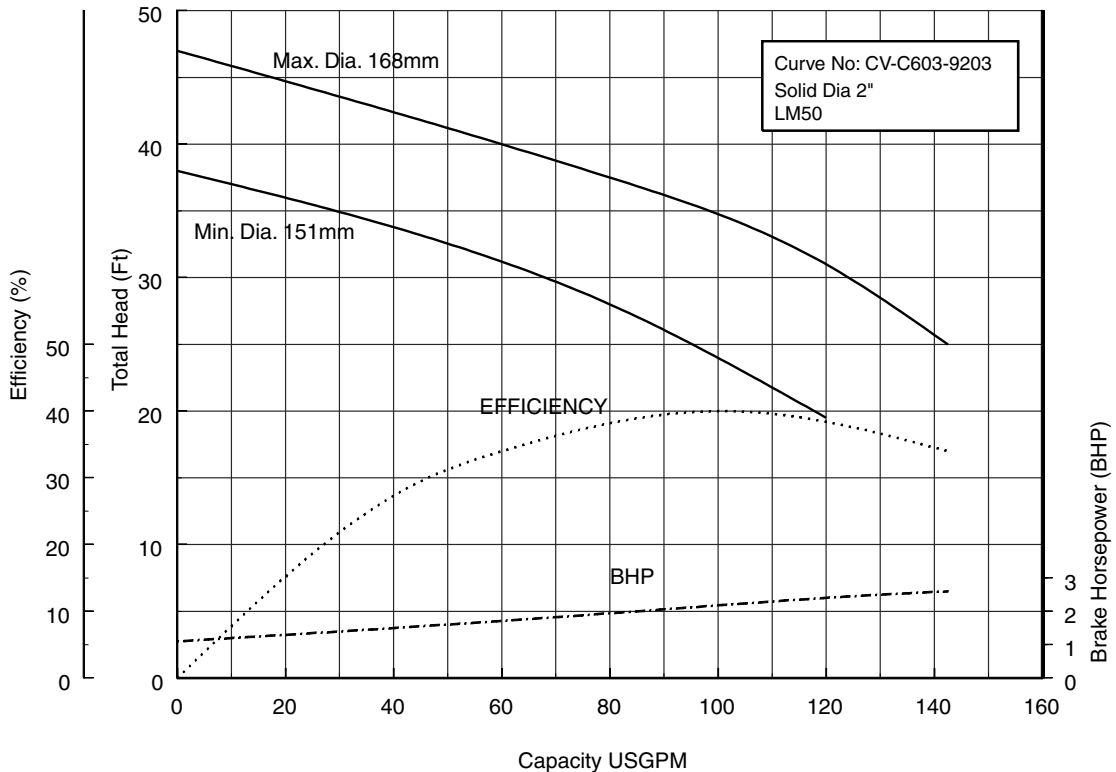

Three Phase

50CVF61.5 (2HP) Synchronous Speed: 1800 RPM

2 inch Discharge

50CVF62.2 (3HP) Synchronous Speed: 1800 RPM

2 inch Discharge

80CVF61.5 (2HP) Synchronous Speed: 1800 RPM

2, 3 inch Discharge

80CVBF62.2 (3HP) Synchronous Speed: 1800 RPM

3, 4 inch Discharge

80CVCF62.2 (3HP) Synchronous Speed: 1800 RPM

2, 3 inch Discharge

80CVBF63.7 (5HP) Synchronous Speed: 1800 RPM

3, 4 inch Discharge

80CVCF63.7 (5HP) Synchronous Speed: 1800 RPM

2, 3 inch Discharge

100CVF63.7 (5HP) Synchronous Speed: 1800 RPM

3, 4 inch Discharge