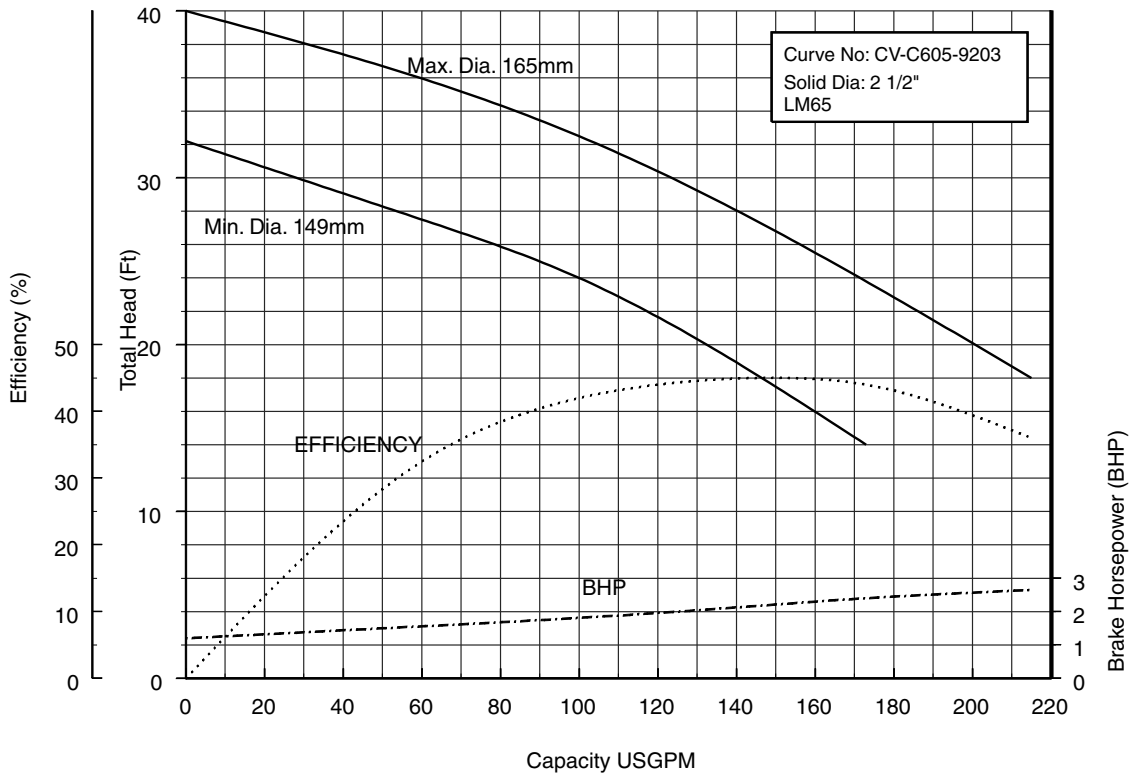

Three Phase

50CVF61.5 (2HP) Synchronous Speed: 1800 RPM

2 inch Discharge

50CVF62.2 (3HP) Synchronous Speed: 1800 RPM

2 inch Discharge

80CVF61.5 (2HP) Synchronous Speed: 1800 RPM

2, 3 inch Discharge

80CVBF62.2 (3HP) Synchronous Speed: 1800 RPM

3, 4 inch Discharge

80CVCF62.2 (3HP) Synchronous Speed: 1800 RPM

2, 3 inch Discharge

80CVBF63.7 (5HP) Synchronous Speed: 1800 RPM

3, 4 inch Discharge

80CVCF63.7 (5HP) Synchronous Speed: 1800 RPM

2, 3 inch Discharge

100CVF63.7 (5HP) Synchronous Speed: 1800 RPM

3, 4 inch Discharge