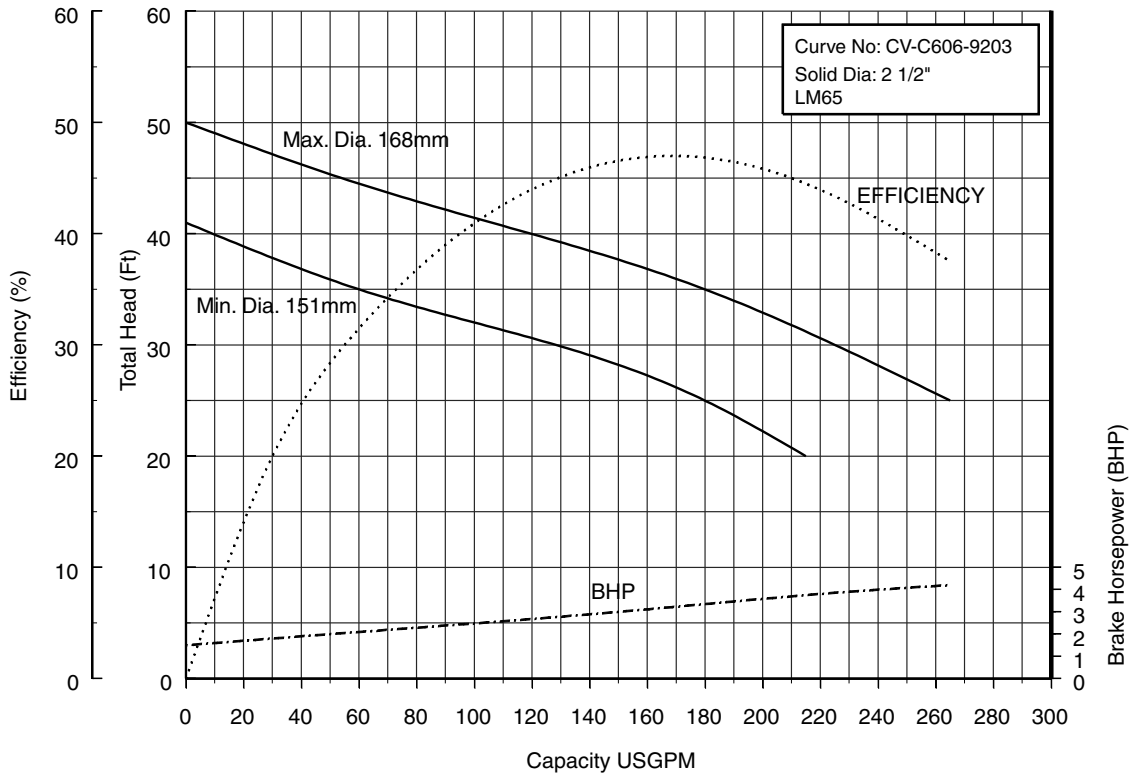

3, 4 inch Discharge

80CVCF62.2 (3HP) Synchronous Speed: 1800 RPM

2, 3 inch Discharge

80CVBF63.7 (5HP) Synchronous Speed: 1800 RPM

3, 4 inch Discharge

80CVCF63.7 (5HP) Synchronous Speed: 1800 RPM

2, 3 inch Discharge

100CVF63.7 (5HP) Synchronous Speed: 1800 RPM

3, 4 inch Discharge