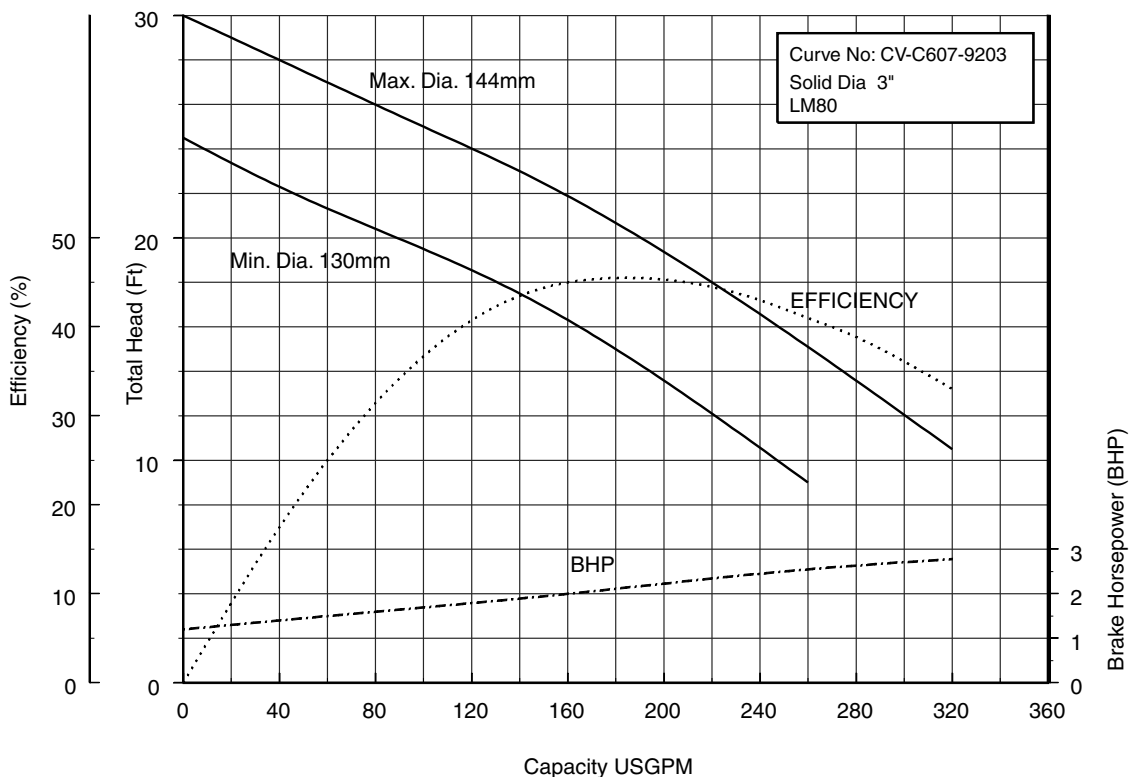

Three Phase

50CVF61.5 (2HP) Synchronous Speed: 1800 RPM

2 inch Discharge

50CVF62.2 (3HP) Synchronous Speed: 1800 RPM

2 inch Discharge

80CVF61.5 (2HP) Synchronous Speed: 1800 RPM

2, 3 inch Discharge

80CVBF62.2 (3HP) Synchronous Speed: 1800 RPM

3, 4 inch Discharge

80CVCF62.2 (3HP) Synchronous Speed: 1800 RPM

2, 3 inch Discharge

80CVBF63.7 (5HP) Synchronous Speed: 1800 RPM

3, 4 inch Discharge

80CVCF63.7 (5HP) Synchronous Speed: 1800 RPM

2, 3 inch Discharge

100CVF63.7 (5HP) Synchronous Speed: 1800 RPM

3, 4 inch Discharge