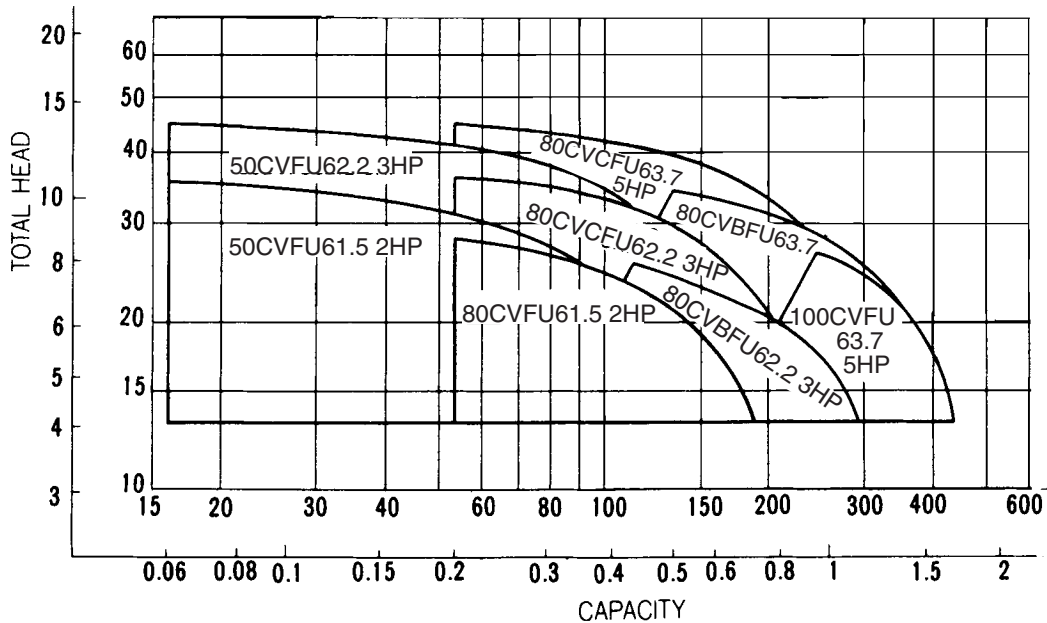

Three Phase

50CVF61.5 (2HP) Synchronous Speed: 1800 RPM

2 inch Discharge

50CVF62.2 (3HP) Synchronous Speed: 1800 RPM

2 inch Discharge

80CVF61.5 (2HP) Synchronous Speed: 1800 RPM

2, 3 inch Discharge

80CVBF62.2 (3HP) Synchronous Speed: 1800 RPM

3, 4 inch Discharge

80CVCF62.2 (3HP) Synchronous Speed: 1800 RPM

2, 3 inch Discharge

80CVBF63.7 (5HP) Synchronous Speed: 1800 RPM

3, 4 inch Discharge

80CVCF63.7 (5HP) Synchronous Speed: 1800 RPM

2, 3 inch Discharge

100CVF63.7 (5HP) Synchronous Speed: 1800 RPM

3, 4 inch Discharge