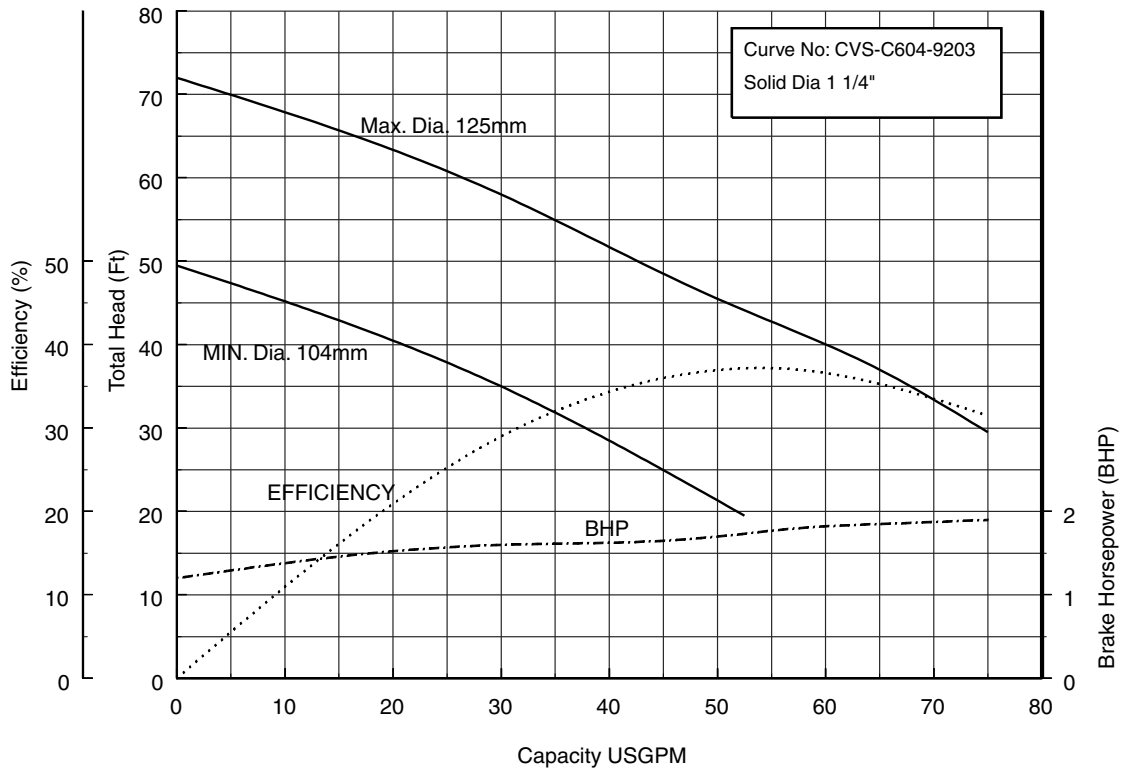

Three phase

Three phase

**50CVSH6.4 (1/2HP)**

**Synchronous Speed: 3600 RPM**

**2 inch Discharge**

**50CVSH6.75 (1HP)**

**Synchronous Speed: 3600 RPM**

**2 inch Discharge**

**50CVSH61.5 (2HP)**

**Synchronous Speed: 3600 RPM**

**2 inch Discharge**

**80CVSH6.75 (1HP)**

**Synchronous Speed: 3600 RPM**

**3 inch Discharge**

**80CVSH61.5 (2HP)**

**Synchronous Speed: 3600 RPM**

**3 inch Discharge**

**80CVS62.2 80CVSH62.2 (3HP) Synchronous Speed: 3600 RPM**

**3 inch Discharge**