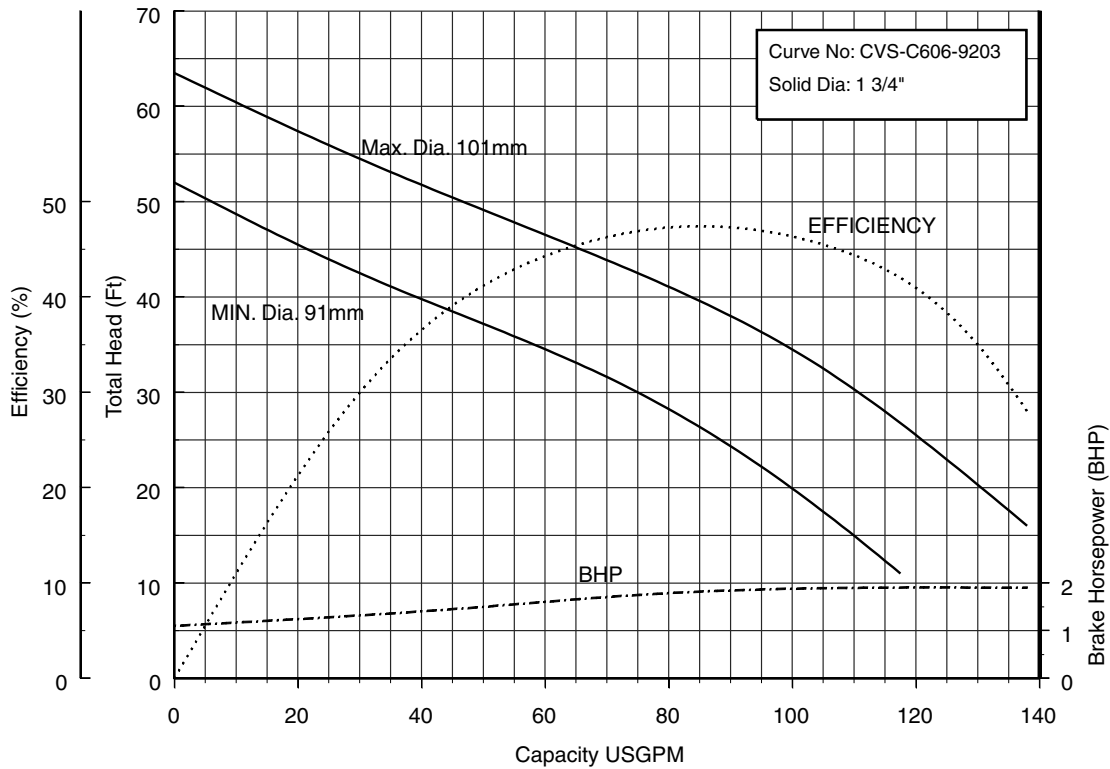

**50CVSH61.5 (2HP)**

**Synchronous Speed: 3600 RPM**

**2 inch Discharge**

**80CVSH6.75 (1HP)**

**Synchronous Speed: 3600 RPM**

**3 inch Discharge**

**80CVSH61.5 (2HP)**

**Synchronous Speed: 3600 RPM**

**3 inch Discharge**

**80CVS62.2 80CVSH62.2 (3HP) Synchronous Speed: 3600 RPM**

**3 inch Discharge**