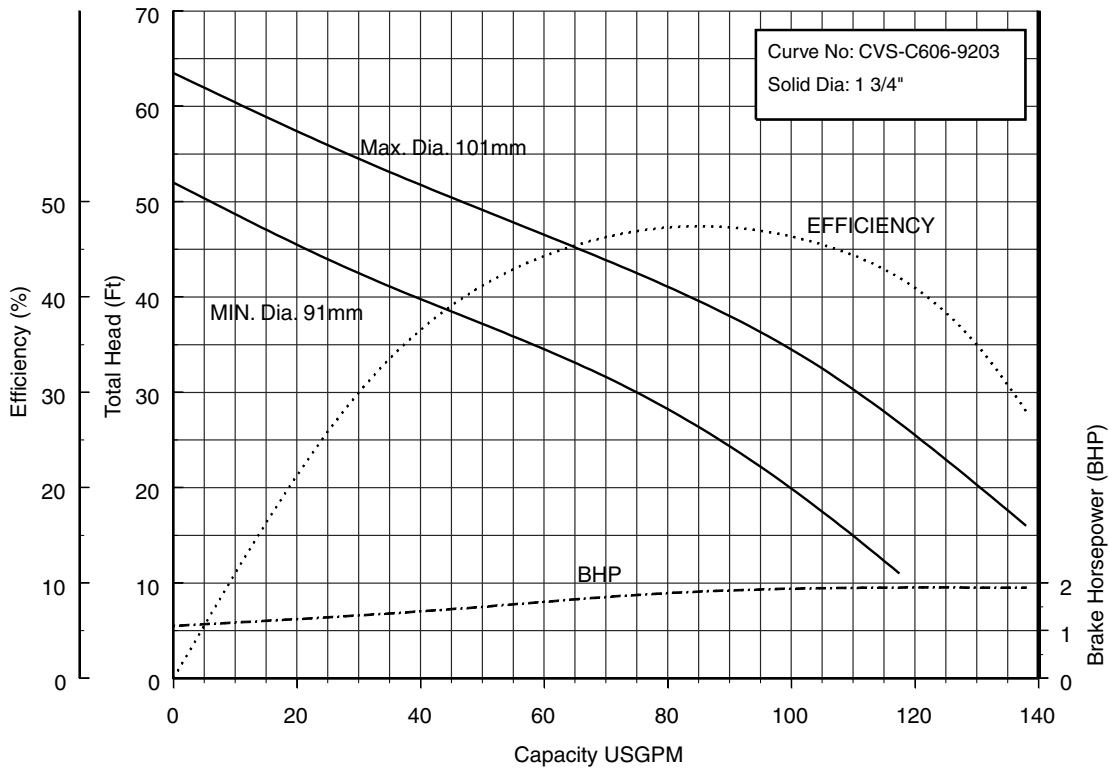

**50CVSH61.5 (2HP)**

**Synchronous Speed: 3600 RPM**

**2 inch Discharge**

**80CVSH6.75 (1HP)**

**Synchronous Speed: 3600 RPM**

**3 inch Discharge**

**80CVSH61.5 (2HP)**

**Synchronous Speed: 3600 RPM**

**3 inch Discharge**

**80CVS62.2 80CVSH62.2 (3HP) Synchronous Speed: 3600 RPM**

**3 inch Discharge**