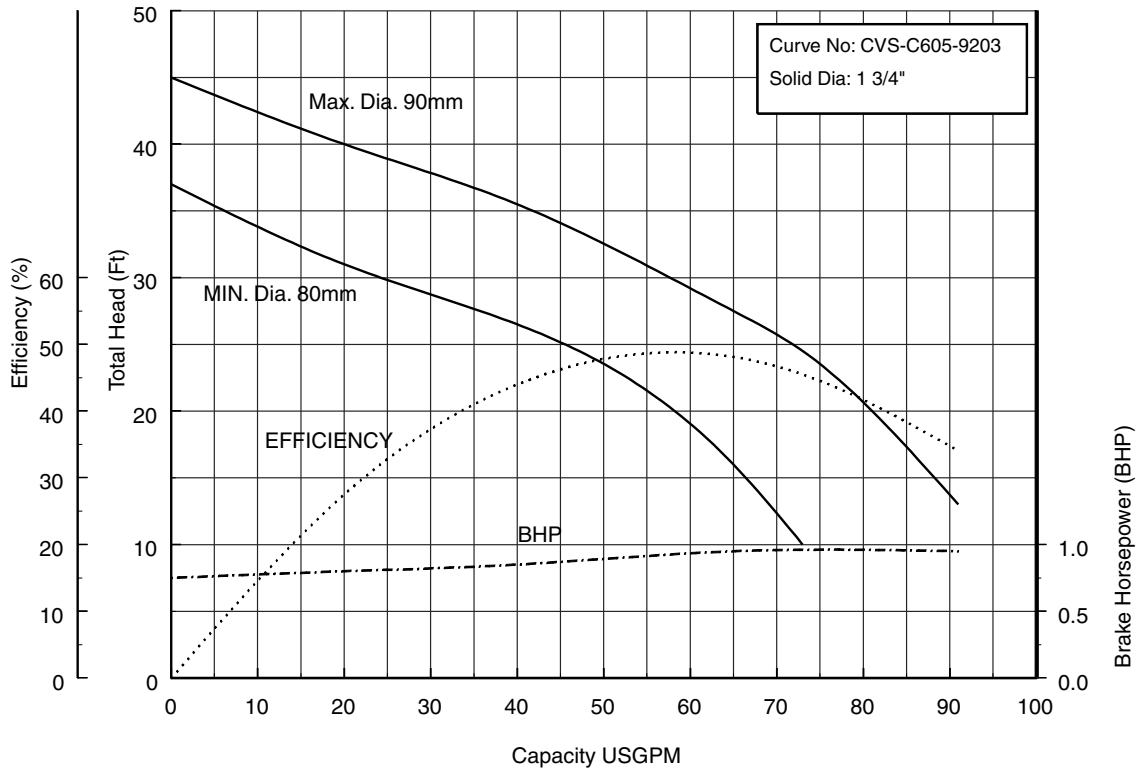

**50CVSH61.5 (2HP)**

**Synchronous Speed: 3600 RPM**

**2 inch Discharge**

**80CVSH6.75 (1HP)**

**Synchronous Speed: 3600 RPM**

**3 inch Discharge**

**80CVSH61.5 (2HP)**

**Synchronous Speed: 3600 RPM**

**3 inch Discharge**

**80CVS62.2 80CVSH62.2 (3HP) Synchronous Speed: 3600 RPM**

**3 inch Discharge**