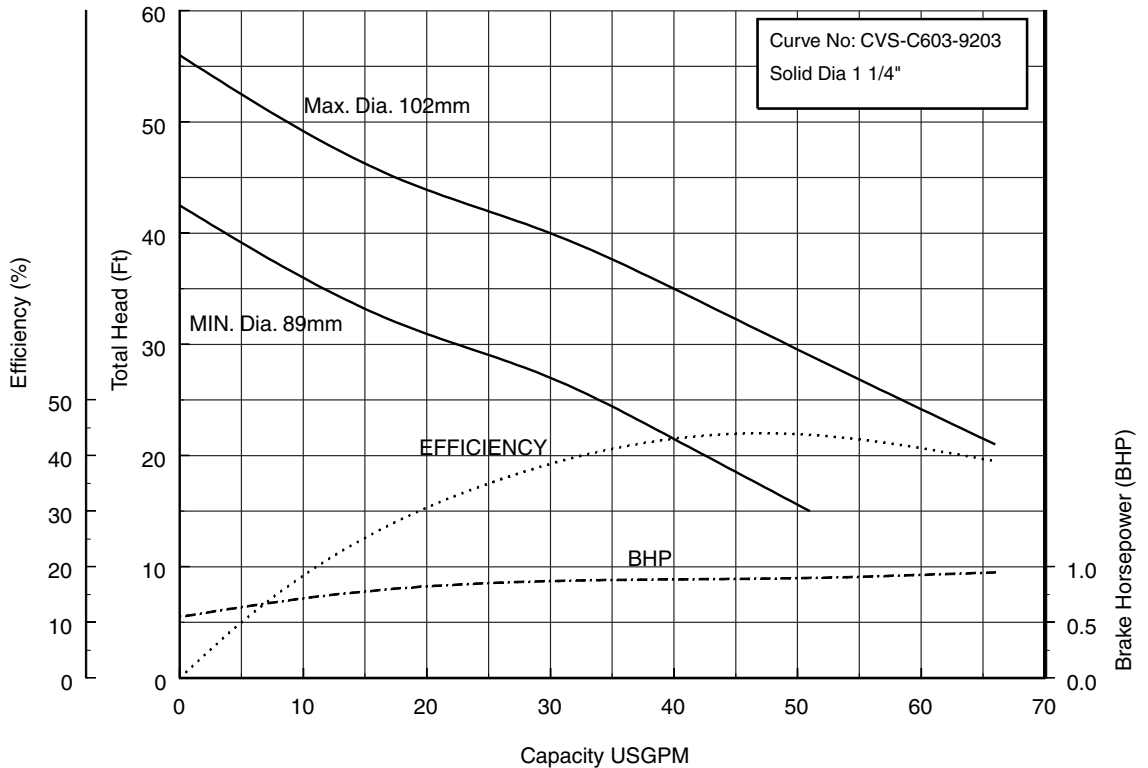

Three phase

Three phase

**50CVSH6.4 (1/2HP)**

**Synchronous Speed: 3600 RPM**

**2 inch Discharge**

**50CVSH6.75 (1HP)**

**Synchronous Speed: 3600 RPM**

**2 inch Discharge**

**50CVSH61.5 (2HP)**

**Synchronous Speed: 3600 RPM**

**2 inch Discharge**

**80CVSH6.75 (1HP)**

**Synchronous Speed: 3600 RPM**

**3 inch Discharge**

**80CVSH61.5 (2HP)**

**Synchronous Speed: 3600 RPM**

**3 inch Discharge**

**80CVS62.2 80CVSH62.2 (3HP) Synchronous Speed: 3600 RPM**

**3 inch Discharge**