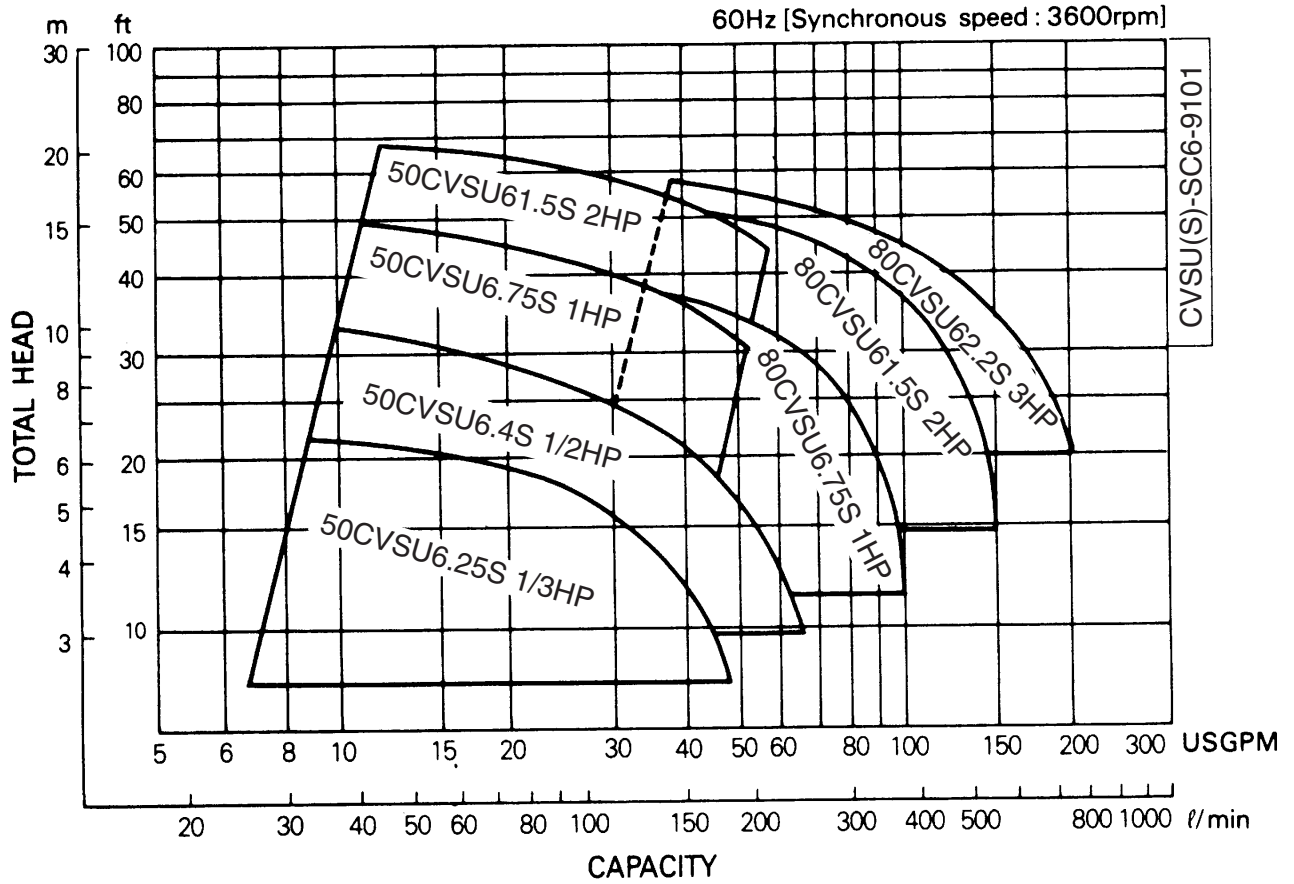

Three phase

Three phase

**50CVSH6.4 (1/2HP)**

**Synchronous Speed: 3600 RPM**

**2 inch Discharge**

**50CVSH6.75 (1HP)**

**Synchronous Speed: 3600 RPM**

**2 inch Discharge**

**50CVSH61.5 (2HP)**

**Synchronous Speed: 3600 RPM**

**2 inch Discharge**

**80CVSH6.75 (1HP)**

**Synchronous Speed: 3600 RPM**

**3 inch Discharge**

**80CVSH61.5 (2HP)**

**Synchronous Speed: 3600 RPM**

**3 inch Discharge**

**80CVS62.2 80CVSH62.2 (3HP) Synchronous Speed: 3600 RPM**

**3 inch Discharge**