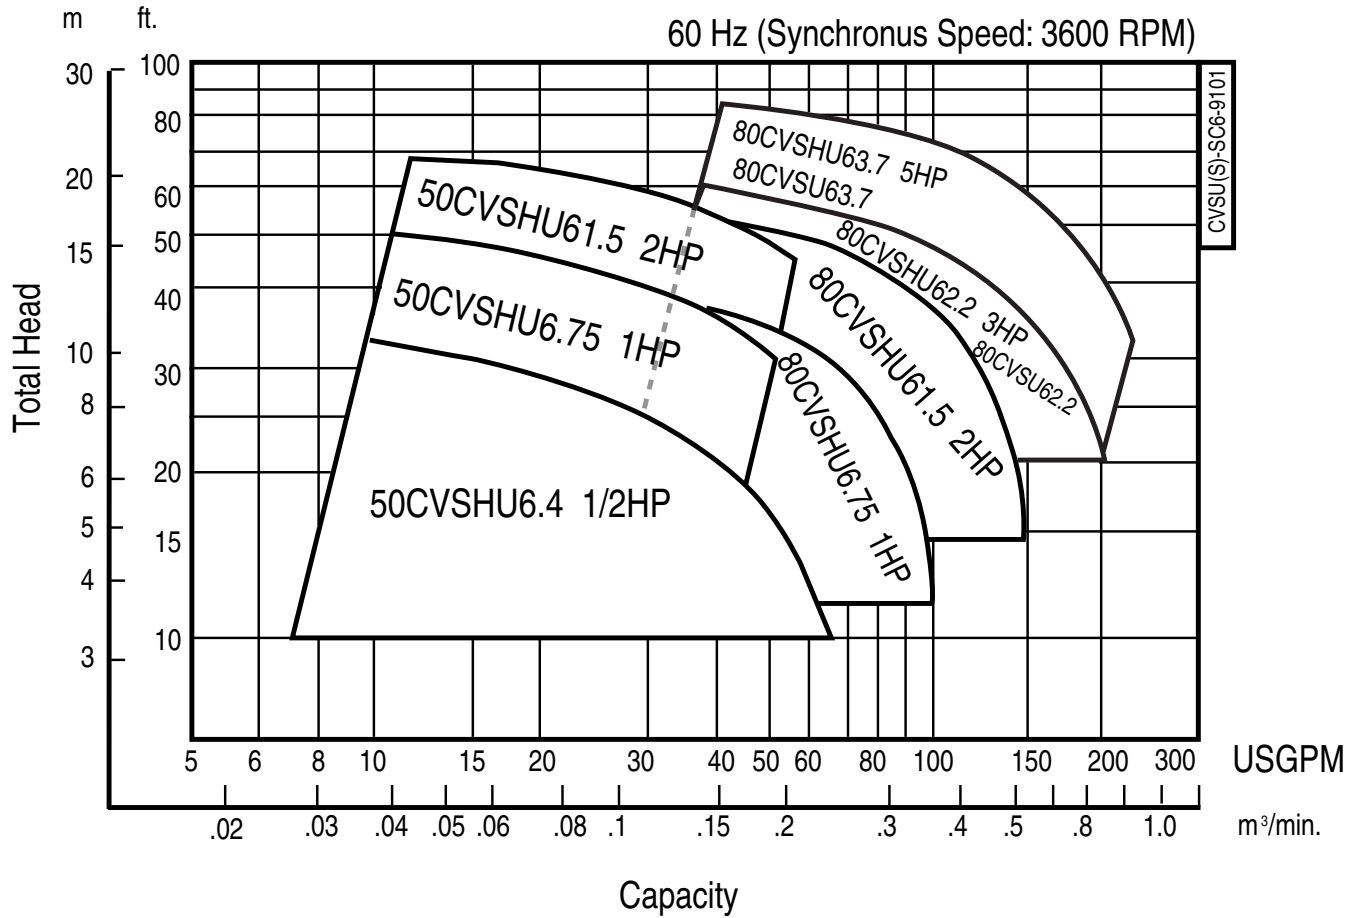

Three phase

Three phase

**50CVSH6.4 (1/2HP)**

**Synchronous Speed: 3600 RPM**

**2 inch Discharge**

**50CVSH6.75 (1HP)**

**Synchronous Speed: 3600 RPM**

**2 inch Discharge**

**50CVSH61.5 (2HP)**

**Synchronous Speed: 3600 RPM**

**2 inch Discharge**

**80CVSH6.75 (1HP)**

**Synchronous Speed: 3600 RPM**

**3 inch Discharge**

**80CVSH61.5 (2HP)**

**Synchronous Speed: 3600 RPM**

**3 inch Discharge**

**80CVS62.2 80CVSH62.2 (3HP) Synchronous Speed: 3600 RPM**

**3 inch Discharge**