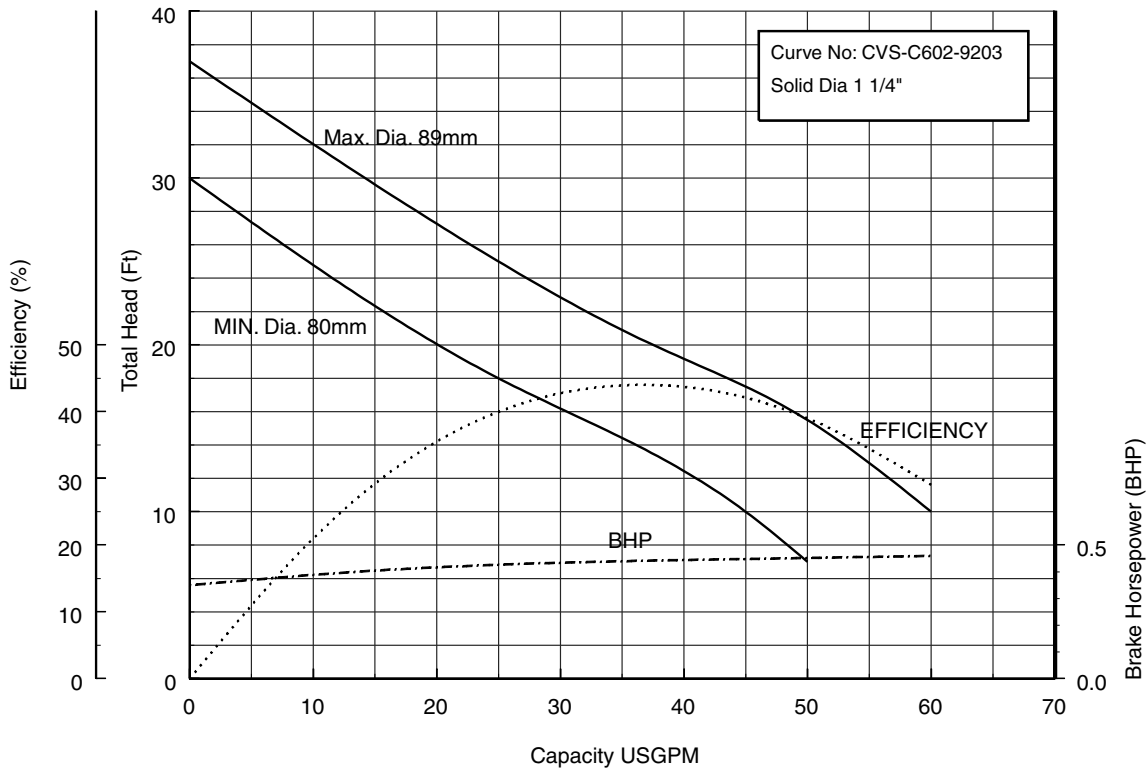

Three phase

Three phase

**50CVSH6.4 (1/2HP)**

**Synchronous Speed: 3600 RPM**

**2 inch Discharge**

**50CVSH6.75 (1HP)**

**Synchronous Speed: 3600 RPM**

**2 inch Discharge**

**50CVSH61.5 (2HP)**

**Synchronous Speed: 3600 RPM**

**2 inch Discharge**

**80CVSH6.75 (1HP)**

**Synchronous Speed: 3600 RPM**

**3 inch Discharge**

**80CVSH61.5 (2HP)**

**Synchronous Speed: 3600 RPM**

**3 inch Discharge**

**80CVS62.2 80CVSH62.2 (3HP) Synchronous Speed: 3600 RPM**

**3 inch Discharge**