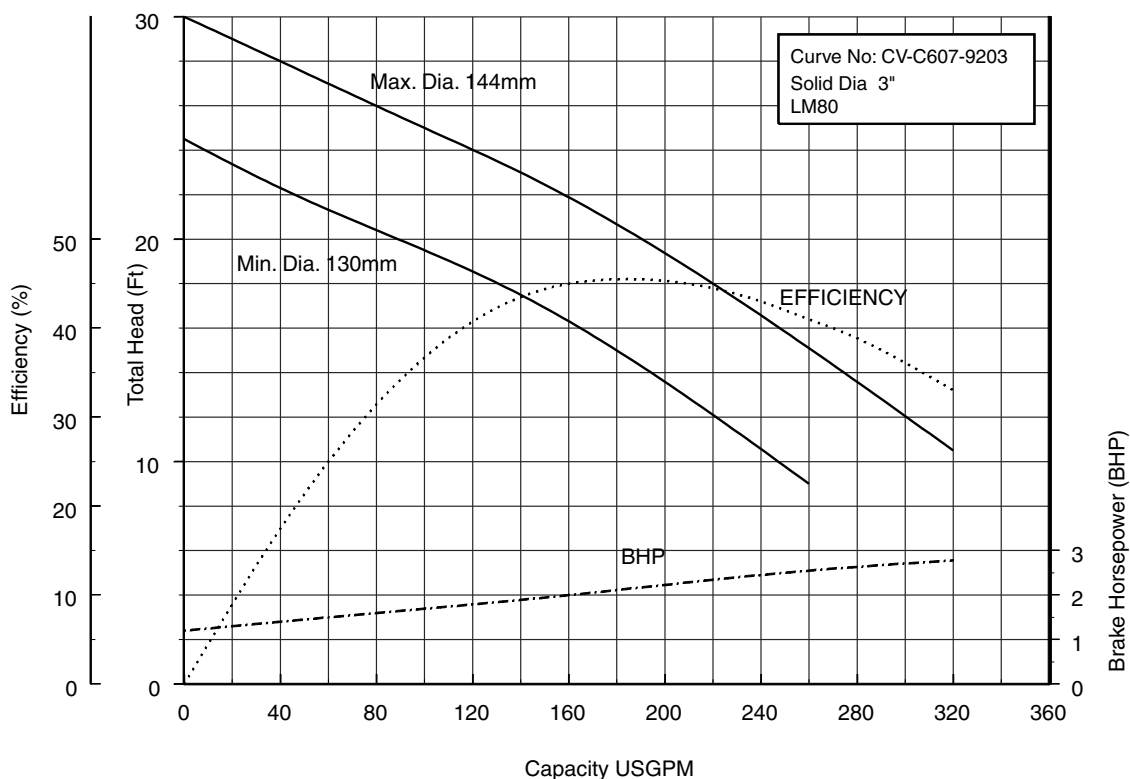

Model CVU Selection Chart

EBARA PRO Cast Vortex Sewage Pumps

50CV6.75S 50CV6.75 (1HP) Synchronous Speed: 1800 RPM

2 inch Discharge

50CV61.5S 50CV61.5 (2HP) Synchronous Speed: 1800 RPM

2 inch Discharge

50CV62.2S (3HP) Synchronous Speed: 1800 RPM

2 inch Discharge

80CV61.5S 80CV61.5 (2HP) Synchronous Speed: 1800 RPM

2, 3 inch Discharge

80CVB62.2S (3HP) Synchronous Speed: 1800 RPM

3, 4 inch Discharge

80CVC62.2S (3HP) Synchronous Speed: 1800 RPM

2, 3 inch Discharge

80CVB63.7S (5HP) Synchronous Speed: 1800 RPM

3, 4 inch Discharge

80CVC63.7S (5HP) Synchronous Speed: 1800 RPM

2, 3 inch Discharge