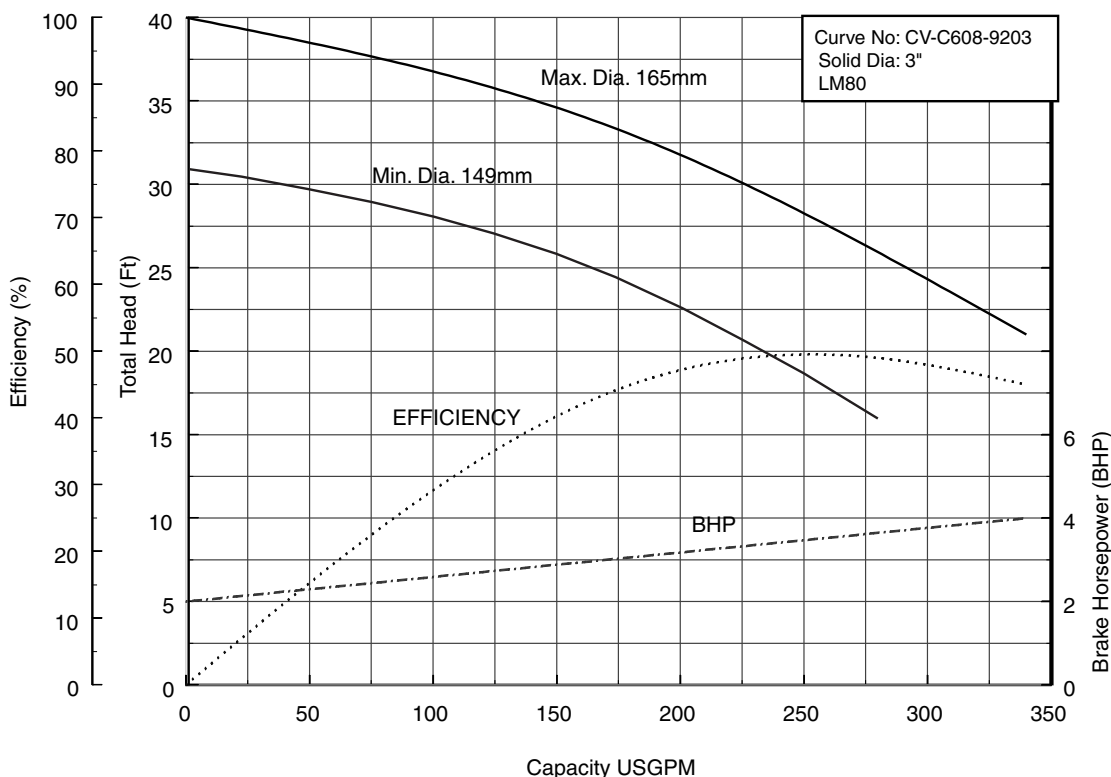

Model CVU Selection Chart

EBARA PRO Cast Vortex Sewage Pumps

50CV6.75S 50CV6.75 (1HP) Synchronous Speed: 1800 RPM

2 inch Discharge

50CV61.5S 50CV61.5 (2HP) Synchronous Speed: 1800 RPM

2 inch Discharge

50CV62.2S (3HP) Synchronous Speed: 1800 RPM

2 inch Discharge

80CV61.5S 80CV61.5 (2HP) Synchronous Speed: 1800 RPM

2, 3 inch Discharge

80CVB62.2S (3HP) Synchronous Speed: 1800 RPM

3, 4 inch Discharge

80CVC62.2S (3HP) Synchronous Speed: 1800 RPM

2, 3 inch Discharge

80CVB63.7S (5HP) Synchronous Speed: 1800 RPM

3, 4 inch Discharge

80CVC63.7S (5HP) Synchronous Speed: 1800 RPM

2, 3 inch Discharge