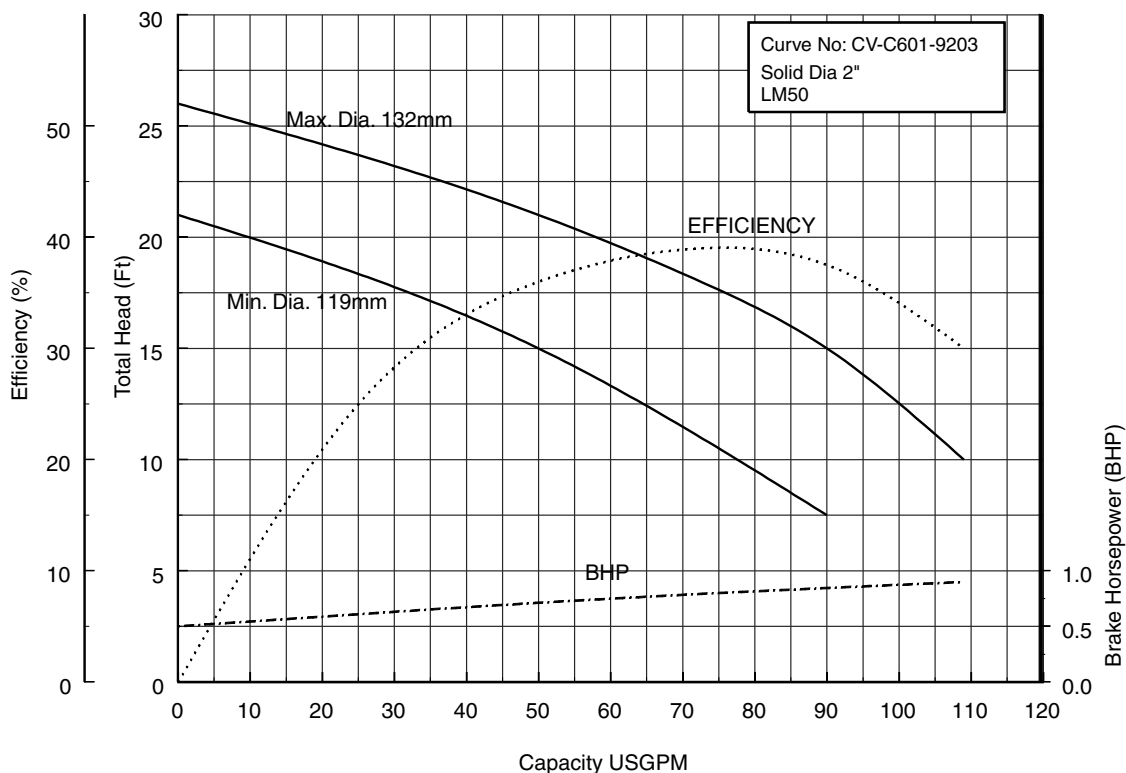

Model CVU Selection Chart

EBARA PRO Cast Vortex Sewage Pumps

50CV6.75S 50CV6.75 (1HP) Synchronous Speed: 1800 RPM

2 inch Discharge

50CV61.5S 50CV61.5 (2HP) Synchronous Speed: 1800 RPM

2 inch Discharge

50CV62.2S (3HP) Synchronous Speed: 1800 RPM

2 inch Discharge

80CV61.5S 80CV61.5 (2HP) Synchronous Speed: 1800 RPM

2, 3 inch Discharge

80CVB62.2S (3HP) Synchronous Speed: 1800 RPM

3, 4 inch Discharge

80CVC62.2S (3HP) Synchronous Speed: 1800 RPM

2, 3 inch Discharge

80CVB63.7S (5HP) Synchronous Speed: 1800 RPM

3, 4 inch Discharge

80CVC63.7S (5HP) Synchronous Speed: 1800 RPM

2, 3 inch Discharge