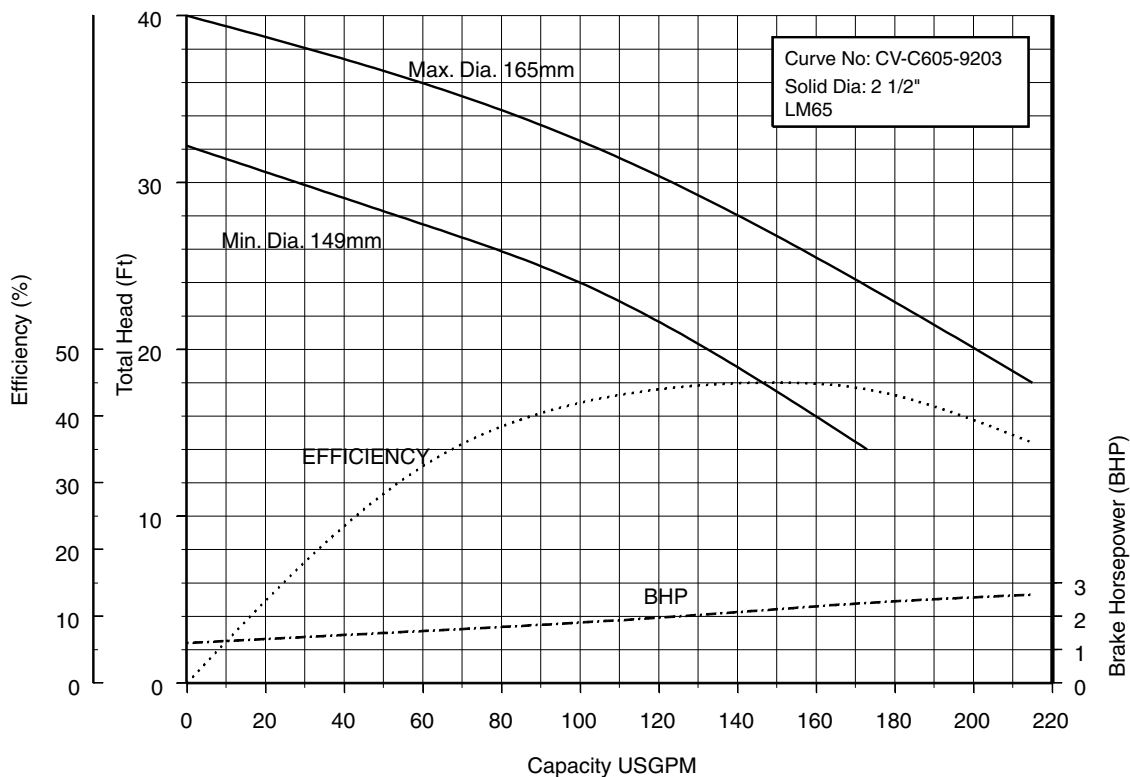

## EBARA PRO Cast Vortex Sewage Pumps

**50CV6.75S 50CV6.75 (1HP) Synchronous Speed: 1800 RPM**

**2 inch Discharge**

**50CV61.5S 50CV61.5 (2HP) Synchronous Speed: 1800 RPM**

**2 inch Discharge**

**50CV62.2S (3HP) Synchronous Speed: 1800 RPM**

**2 inch Discharge**

**80CV61.5S 80CV61.5 (2HP) Synchronous Speed: 1800 RPM**

**2, 3 inch Discharge**

**80CVB62.2S (3HP) Synchronous Speed: 1800 RPM**

**3, 4 inch Discharge**

**80CVC62.2S (3HP) Synchronous Speed: 1800 RPM**

**2, 3 inch Discharge**

**80CVB63.7S (5HP) Synchronous Speed: 1800 RPM**

**3, 4 inch Discharge**

**80CVC63.7S (5HP) Synchronous Speed: 1800 RPM**

**2, 3 inch Discharge**