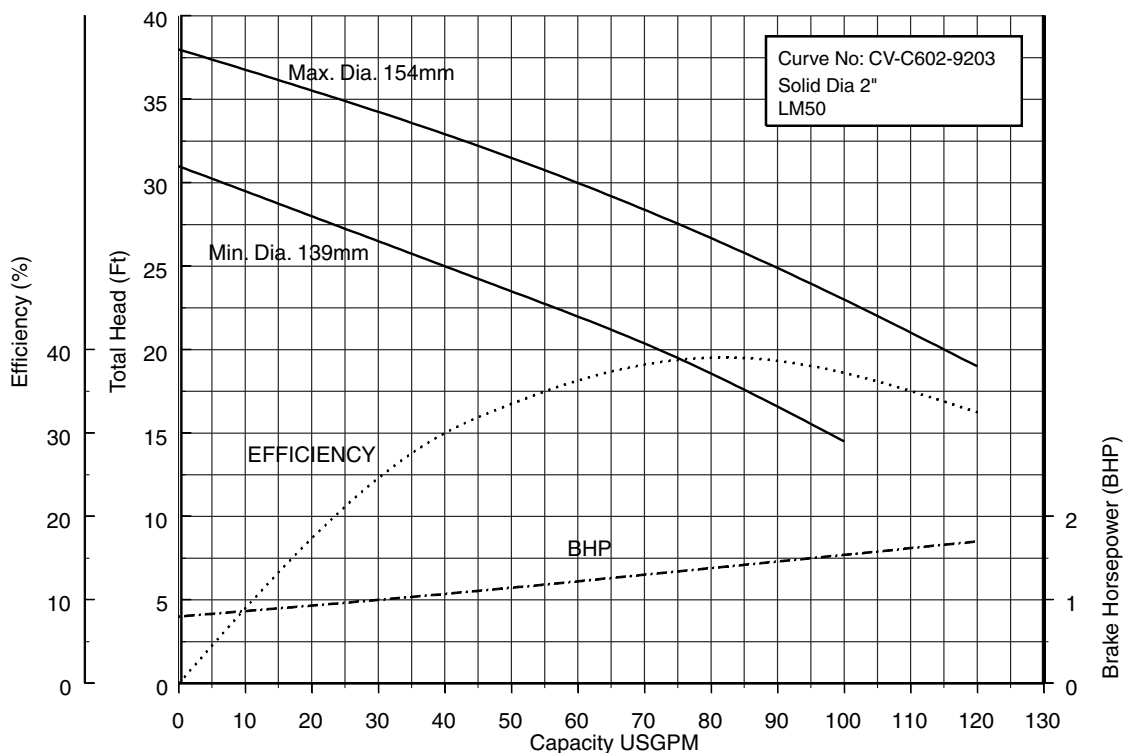

## EBARA PRO Cast Vortex Sewage Pumps

**50CV6.75S 50CV6.75 (1HP) Synchronous Speed: 1800 RPM**

**2 inch Discharge**

**50CV61.5S 50CV61.5 (2HP) Synchronous Speed: 1800 RPM**

**2 inch Discharge**

**50CV62.2S (3HP) Synchronous Speed: 1800 RPM**

**2 inch Discharge**

**80CV61.5S 80CV61.5 (2HP) Synchronous Speed: 1800 RPM**

**2, 3 inch Discharge**

**80CVB62.2S (3HP) Synchronous Speed: 1800 RPM**

**3, 4 inch Discharge**

**80CVC62.2S (3HP) Synchronous Speed: 1800 RPM**

**2, 3 inch Discharge**

**80CVB63.7S (5HP) Synchronous Speed: 1800 RPM**

**3, 4 inch Discharge**

**80CVC63.7S (5HP) Synchronous Speed: 1800 RPM**

**2, 3 inch Discharge**