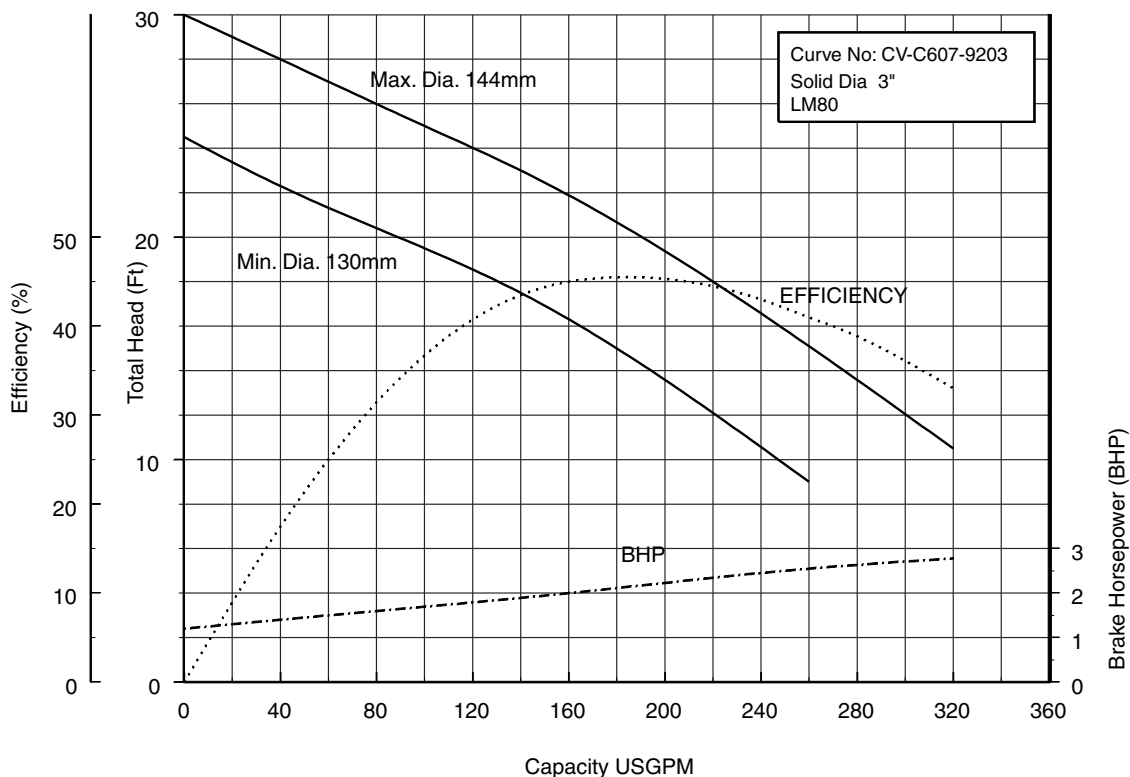

## EBARA PRO Cast Vortex Sewage Pumps

**50CV6.75S 50CV6.75 (1HP) Synchronous Speed: 1800 RPM**

**2 inch Discharge**

**50CV61.5S 50CV61.5 (2HP) Synchronous Speed: 1800 RPM**

**2 inch Discharge**

**50CV62.2S (3HP) Synchronous Speed: 1800 RPM**

**2 inch Discharge**

**80CV61.5S 80CV61.5 (2HP) Synchronous Speed: 1800 RPM**

**2, 3 inch Discharge**

**80CVB62.2S (3HP) Synchronous Speed: 1800 RPM**

**3, 4 inch Discharge**

**80CVC62.2S (3HP) Synchronous Speed: 1800 RPM**

**2, 3 inch Discharge**

**80CVB63.7S (5HP) Synchronous Speed: 1800 RPM**

**3, 4 inch Discharge**

**80CVC63.7S (5HP) Synchronous Speed: 1800 RPM**

**2, 3 inch Discharge**