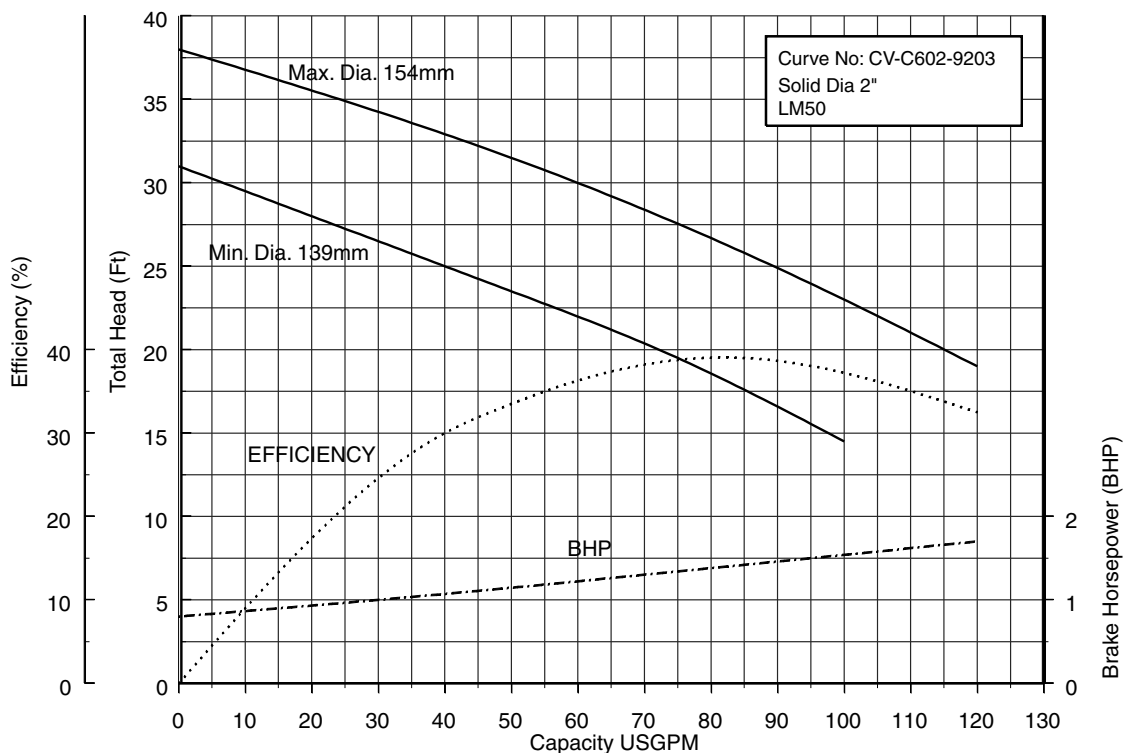

Model CVU Selection Chart

EBARA PRO Cast Vortex Sewage Pumps

50CV6.75S 50CV6.75 (1HP) Synchronous Speed: 1800 RPM

2 inch Discharge

50CV61.5S 50CV61.5 (2HP) Synchronous Speed: 1800 RPM

2 inch Discharge

50CV62.2S (3HP) Synchronous Speed: 1800 RPM

2 inch Discharge

80CV61.5S 80CV61.5 (2HP) Synchronous Speed: 1800 RPM

2, 3 inch Discharge

80CVB62.2S (3HP) Synchronous Speed: 1800 RPM

3, 4 inch Discharge

80CVC62.2S (3HP) Synchronous Speed: 1800 RPM

2, 3 inch Discharge

80CVB63.7S (5HP) Synchronous Speed: 1800 RPM

3, 4 inch Discharge

80CVC63.7S (5HP) Synchronous Speed: 1800 RPM

2, 3 inch Discharge