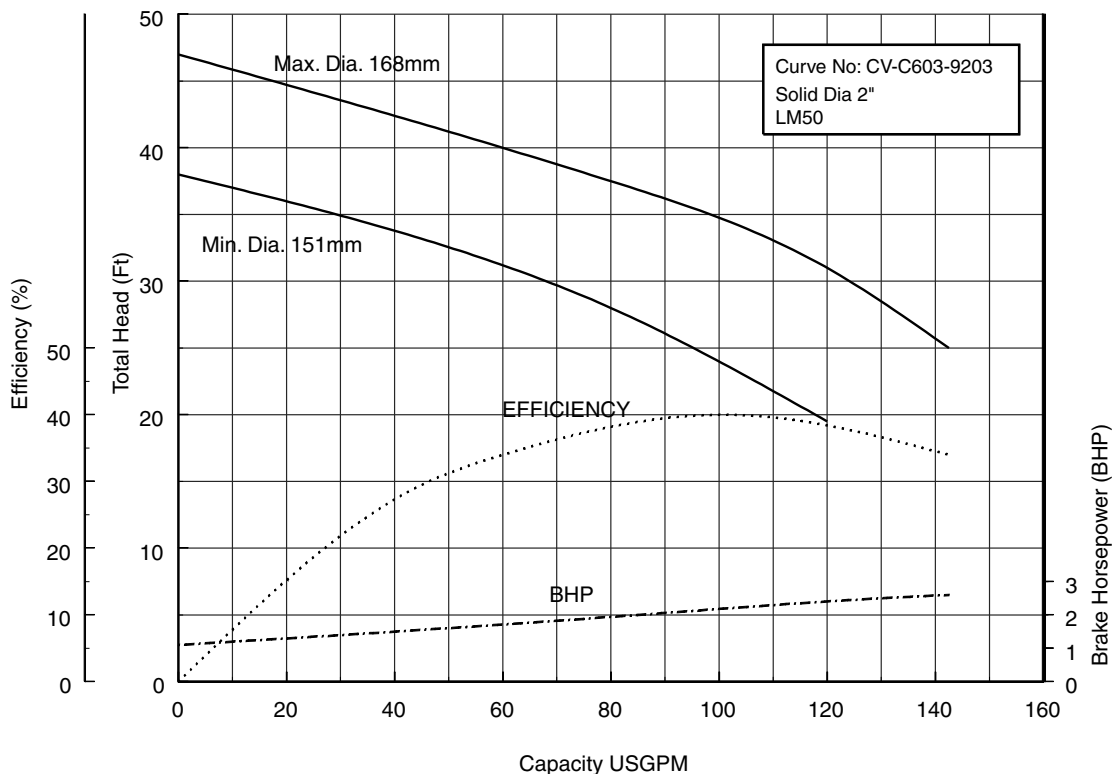

Model CVU Selection Chart

EBARA PRO Cast Vortex Sewage Pumps

50CV6.75S 50CV6.75 (1HP) Synchronous Speed: 1800 RPM

2 inch Discharge

50CV61.5S 50CV61.5 (2HP) Synchronous Speed: 1800 RPM

2 inch Discharge

50CV62.2S (3HP) Synchronous Speed: 1800 RPM

2 inch Discharge

80CV61.5S 80CV61.5 (2HP) Synchronous Speed: 1800 RPM

2, 3 inch Discharge

80CVB62.2S (3HP) Synchronous Speed: 1800 RPM

3, 4 inch Discharge

80CVC62.2S (3HP) Synchronous Speed: 1800 RPM

2, 3 inch Discharge

80CVB63.7S (5HP) Synchronous Speed: 1800 RPM

3, 4 inch Discharge

80CVC63.7S (5HP) Synchronous Speed: 1800 RPM

2, 3 inch Discharge