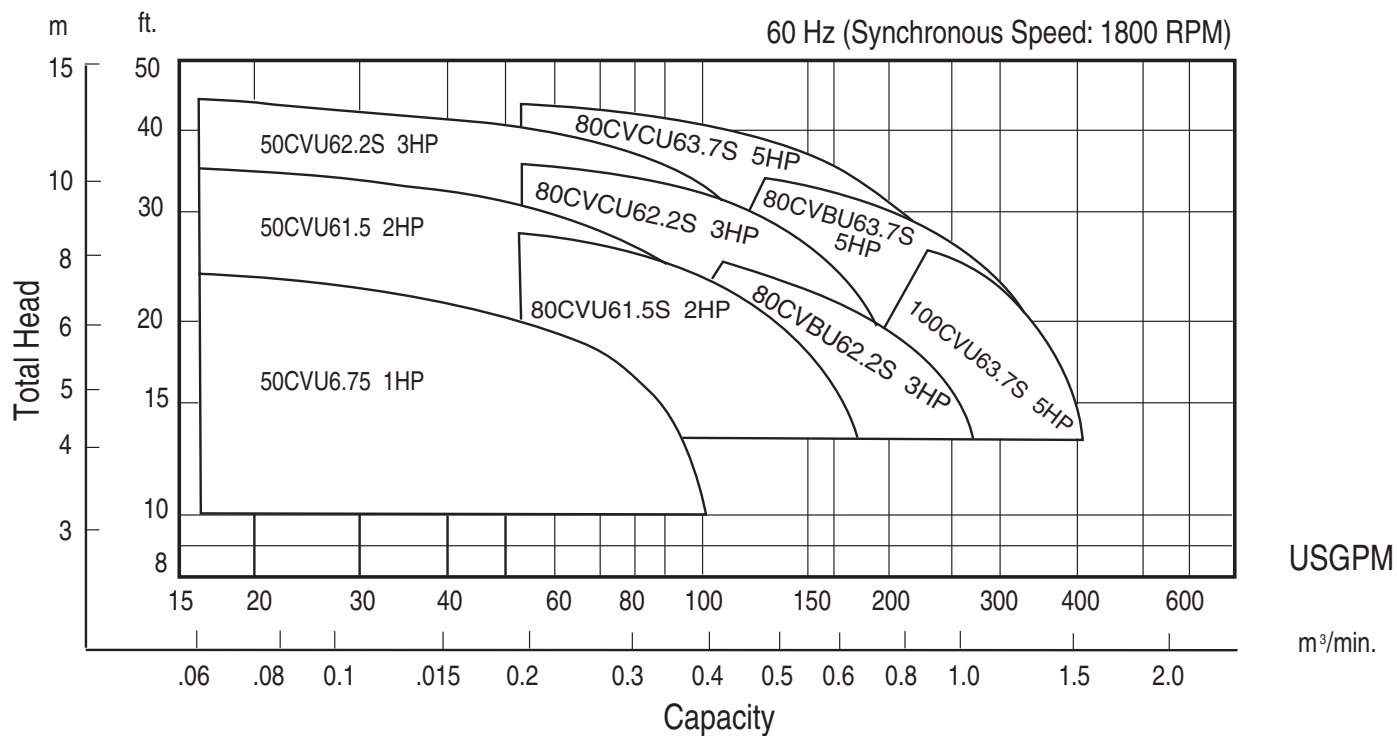

Model CVU Selection Chart

EBARA PRO Cast Vortex Sewage Pumps

50CV6.75S 50CV6.75 (1HP) Synchronous Speed: 1800 RPM

2 inch Discharge

50CV61.5S 50CV61.5 (2HP) Synchronous Speed: 1800 RPM

2 inch Discharge

50CV62.2S (3HP) Synchronous Speed: 1800 RPM

2 inch Discharge

80CV61.5S 80CV61.5 (2HP) Synchronous Speed: 1800 RPM

2, 3 inch Discharge

80CVB62.2S (3HP) Synchronous Speed: 1800 RPM

3, 4 inch Discharge

80CVC62.2S (3HP) Synchronous Speed: 1800 RPM

2, 3 inch Discharge

80CVB63.7S (5HP) Synchronous Speed: 1800 RPM

3, 4 inch Discharge

80CVC63.7S (5HP) Synchronous Speed: 1800 RPM

2, 3 inch Discharge