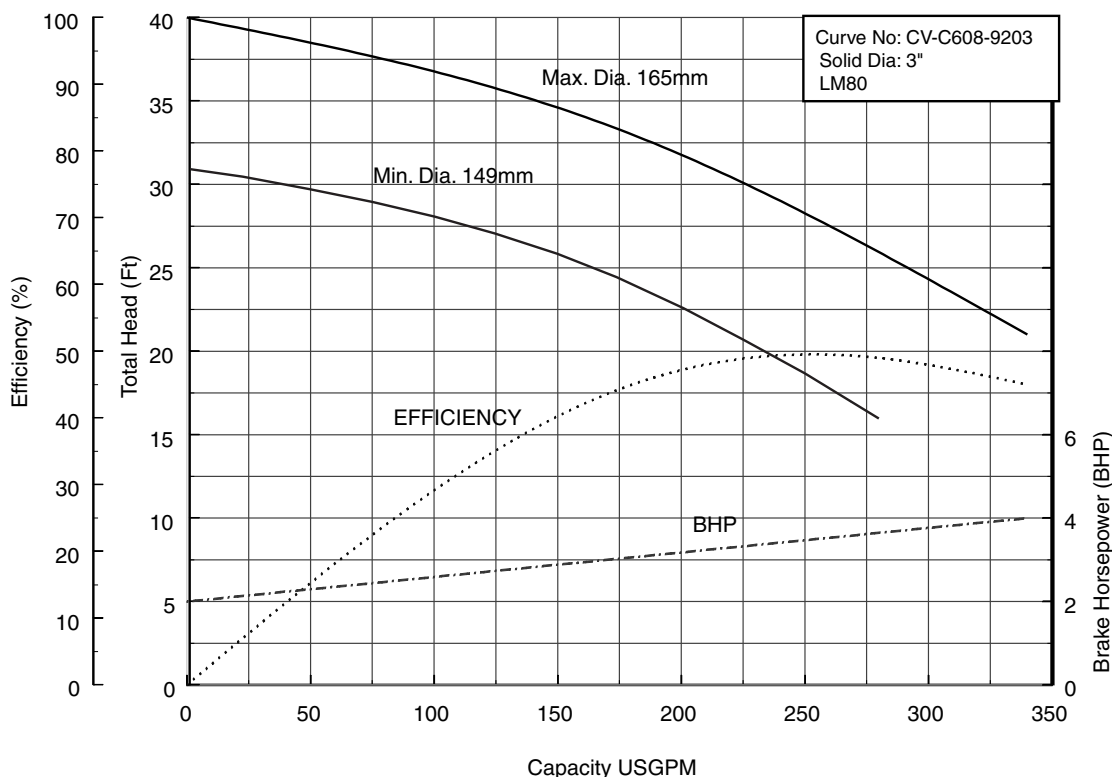

## EBARA PRO Cast Vortex Sewage Pumps

**50CV6.75S 50CV6.75 (1HP) Synchronous Speed: 1800 RPM**

**2 inch Discharge**

**50CV61.5S 50CV61.5 (2HP) Synchronous Speed: 1800 RPM**

**2 inch Discharge**

**50CV62.2S (3HP) Synchronous Speed: 1800 RPM**

**2 inch Discharge**

**80CV61.5S 80CV61.5 (2HP) Synchronous Speed: 1800 RPM**

**2, 3 inch Discharge**

**80CVB62.2S (3HP) Synchronous Speed: 1800 RPM**

**3, 4 inch Discharge**

**80CVC62.2S (3HP) Synchronous Speed: 1800 RPM**

**2, 3 inch Discharge**

**80CVB63.7S (5HP) Synchronous Speed: 1800 RPM**

**3, 4 inch Discharge**

**80CVC63.7S (5HP) Synchronous Speed: 1800 RPM**

**2, 3 inch Discharge**