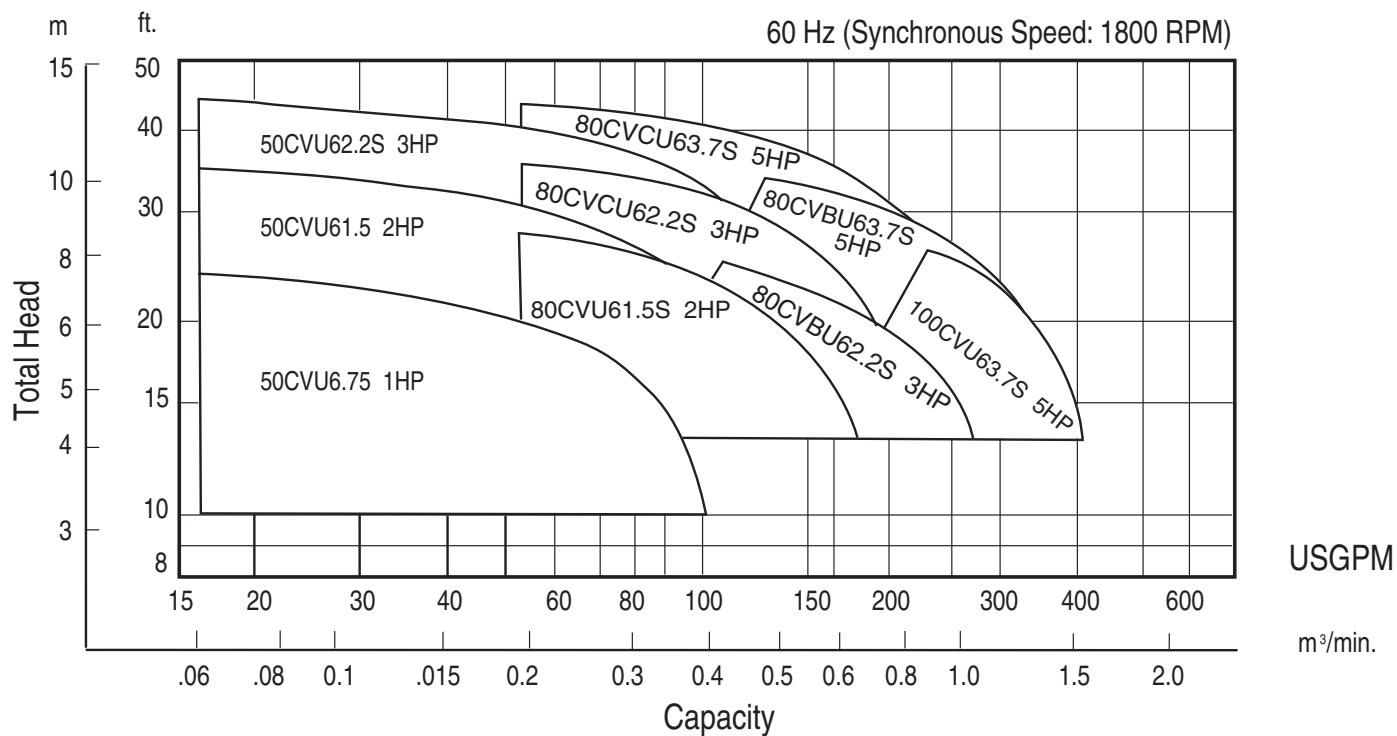

## Model CVU Selection Chart

## EBARA PRO Cast Vortex Sewage Pumps

**50CV6.75S 50CV6.75 (1HP) Synchronous Speed: 1800 RPM**

**2 inch Discharge**

**50CV61.5S 50CV61.5 (2HP) Synchronous Speed: 1800 RPM**

**2 inch Discharge**

**50CV62.2S (3HP) Synchronous Speed: 1800 RPM**

**2 inch Discharge**

**80CV61.5S 80CV61.5 (2HP) Synchronous Speed: 1800 RPM**

**2, 3 inch Discharge**

**80CVB62.2S (3HP) Synchronous Speed: 1800 RPM**

**3, 4 inch Discharge**

**80CVC62.2S (3HP) Synchronous Speed: 1800 RPM**

**2, 3 inch Discharge**

**80CVB63.7S (5HP) Synchronous Speed: 1800 RPM**

**3, 4 inch Discharge**

**80CVC63.7S (5HP) Synchronous Speed: 1800 RPM**

**2, 3 inch Discharge**