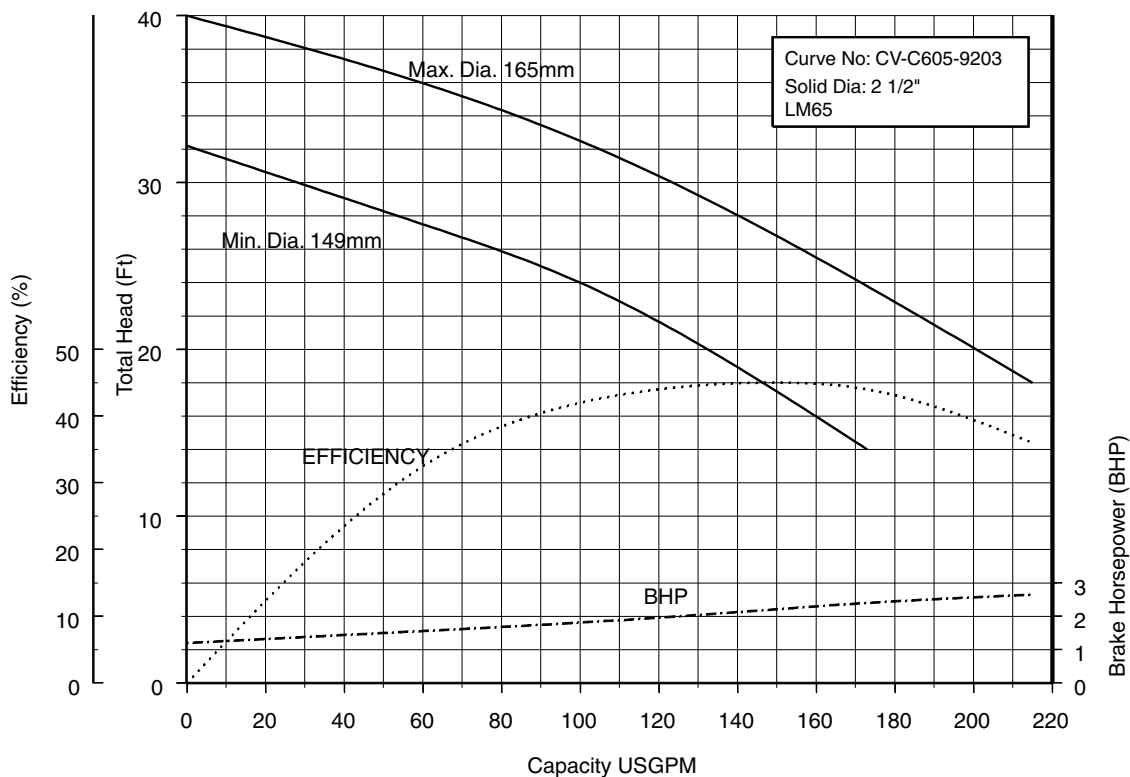

Model CVU Selection Chart

EBARA PRO Cast Vortex Sewage Pumps

50CV6.75S 50CV6.75 (1HP) Synchronous Speed: 1800 RPM

2 inch Discharge

50CV61.5S 50CV61.5 (2HP) Synchronous Speed: 1800 RPM

2 inch Discharge

50CV62.2S (3HP) Synchronous Speed: 1800 RPM

2 inch Discharge

80CV61.5S 80CV61.5 (2HP) Synchronous Speed: 1800 RPM

2, 3 inch Discharge

80CVB62.2S (3HP) Synchronous Speed: 1800 RPM

3, 4 inch Discharge

80CVC62.2S (3HP) Synchronous Speed: 1800 RPM

2, 3 inch Discharge

80CVB63.7S (5HP) Synchronous Speed: 1800 RPM

3, 4 inch Discharge

80CVC63.7S (5HP) Synchronous Speed: 1800 RPM

2, 3 inch Discharge