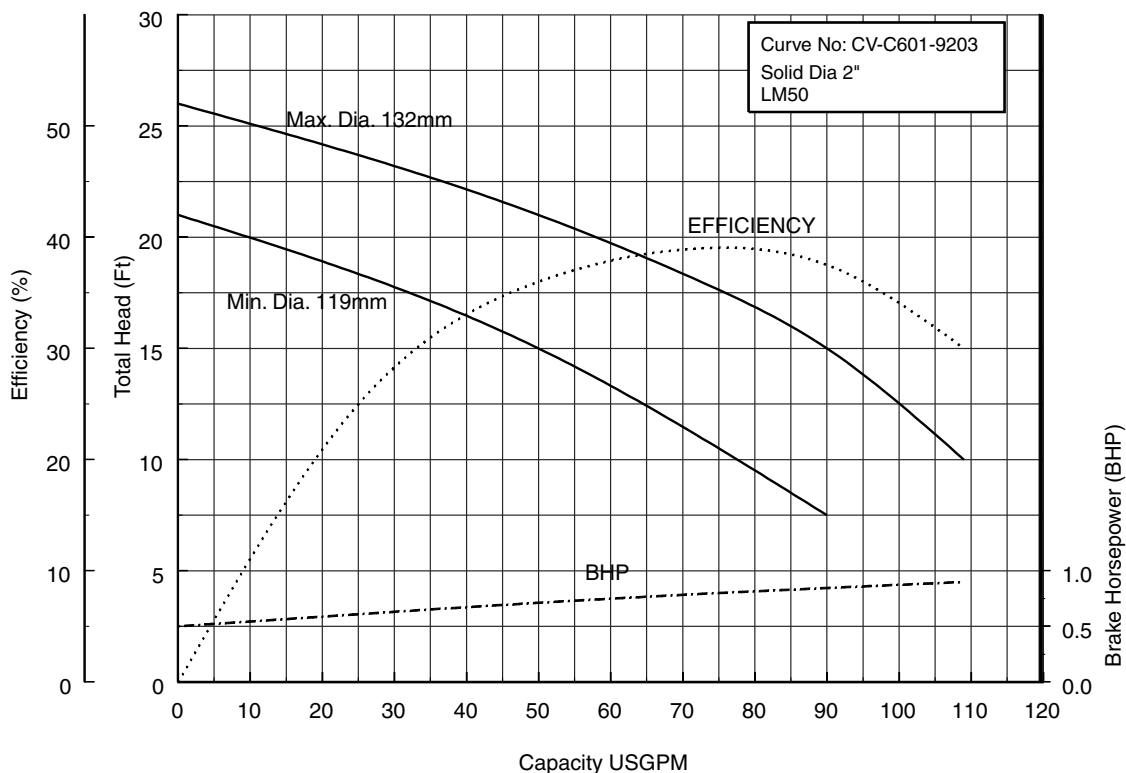

## Model CVU Selection Chart

## EBARA PRO Cast Vortex Sewage Pumps

**50CV6.75S 50CV6.75 (1HP) Synchronous Speed: 1800 RPM**

**2 inch Discharge**

**50CV61.5S 50CV61.5 (2HP) Synchronous Speed: 1800 RPM**

**2 inch Discharge**

**50CV62.2S (3HP) Synchronous Speed: 1800 RPM**

**2 inch Discharge**

**80CV61.5S 80CV61.5 (2HP) Synchronous Speed: 1800 RPM**

**2, 3 inch Discharge**

**80CVB62.2S (3HP) Synchronous Speed: 1800 RPM**

**3, 4 inch Discharge**

**80CVC62.2S (3HP) Synchronous Speed: 1800 RPM**

**2, 3 inch Discharge**

**80CVB63.7S (5HP) Synchronous Speed: 1800 RPM**

**3, 4 inch Discharge**

**80CVC63.7S (5HP) Synchronous Speed: 1800 RPM**

**2, 3 inch Discharge**