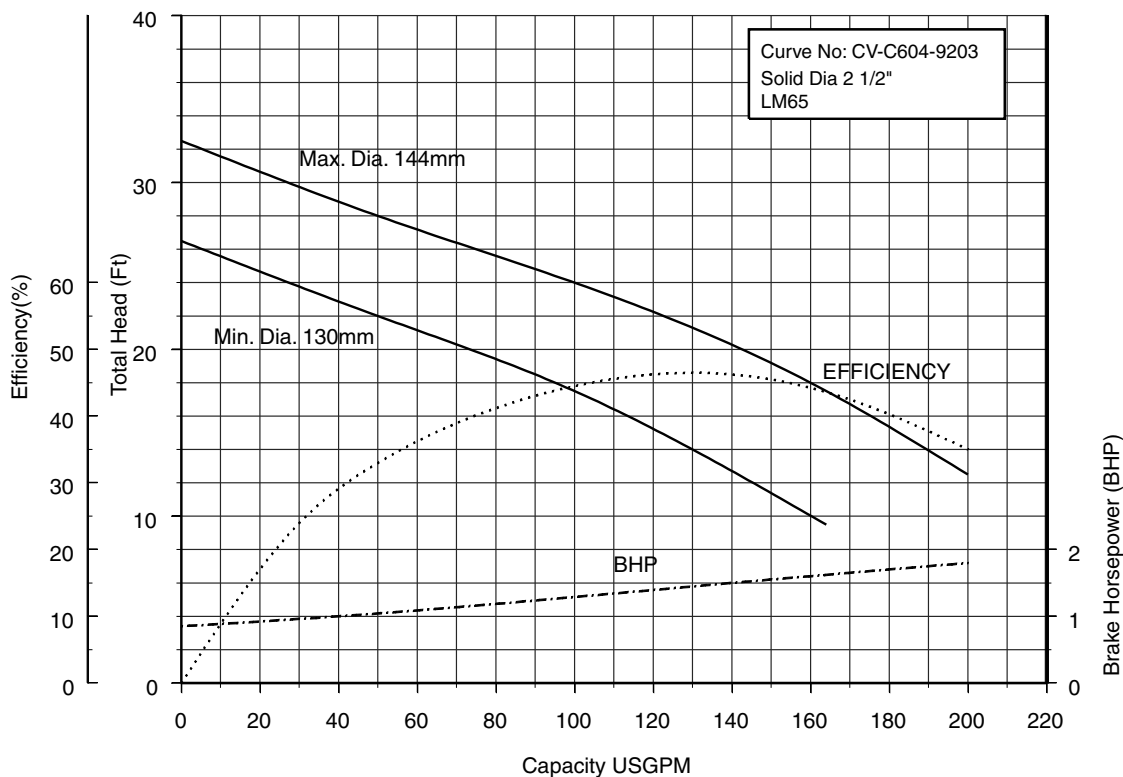

Model CVU Selection Chart

EBARA PRO Cast Vortex Sewage Pumps

50CV6.75S 50CV6.75 (1HP) Synchronous Speed: 1800 RPM

2 inch Discharge

50CV61.5S 50CV61.5 (2HP) Synchronous Speed: 1800 RPM

2 inch Discharge

50CV62.2S (3HP) Synchronous Speed: 1800 RPM

2 inch Discharge

80CV61.5S 80CV61.5 (2HP) Synchronous Speed: 1800 RPM

2, 3 inch Discharge

80CVB62.2S (3HP) Synchronous Speed: 1800 RPM

3, 4 inch Discharge

80CVC62.2S (3HP) Synchronous Speed: 1800 RPM

2, 3 inch Discharge

80CVB63.7S (5HP) Synchronous Speed: 1800 RPM

3, 4 inch Discharge

80CVC63.7S (5HP) Synchronous Speed: 1800 RPM

2, 3 inch Discharge