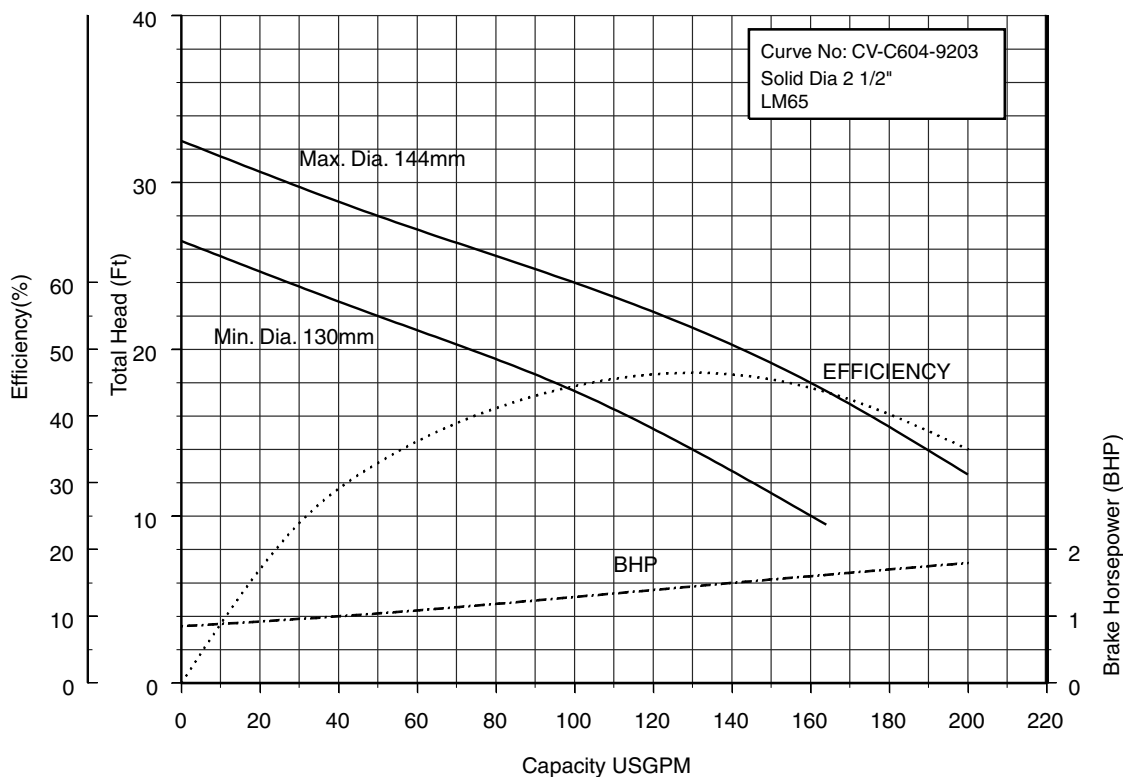

## EBARA PRO Cast Vortex Sewage Pumps

**50CV6.75S 50CV6.75 (1HP) Synchronous Speed: 1800 RPM**

**2 inch Discharge**

**50CV61.5S 50CV61.5 (2HP) Synchronous Speed: 1800 RPM**

**2 inch Discharge**

**50CV62.2S (3HP) Synchronous Speed: 1800 RPM**

**2 inch Discharge**

**80CV61.5S 80CV61.5 (2HP) Synchronous Speed: 1800 RPM**

**2, 3 inch Discharge**

**80CVB62.2S (3HP) Synchronous Speed: 1800 RPM**

**3, 4 inch Discharge**

**80CVC62.2S (3HP) Synchronous Speed: 1800 RPM**

**2, 3 inch Discharge**

**80CVB63.7S (5HP) Synchronous Speed: 1800 RPM**

**3, 4 inch Discharge**

**80CVC63.7S (5HP) Synchronous Speed: 1800 RPM**

**2, 3 inch Discharge**