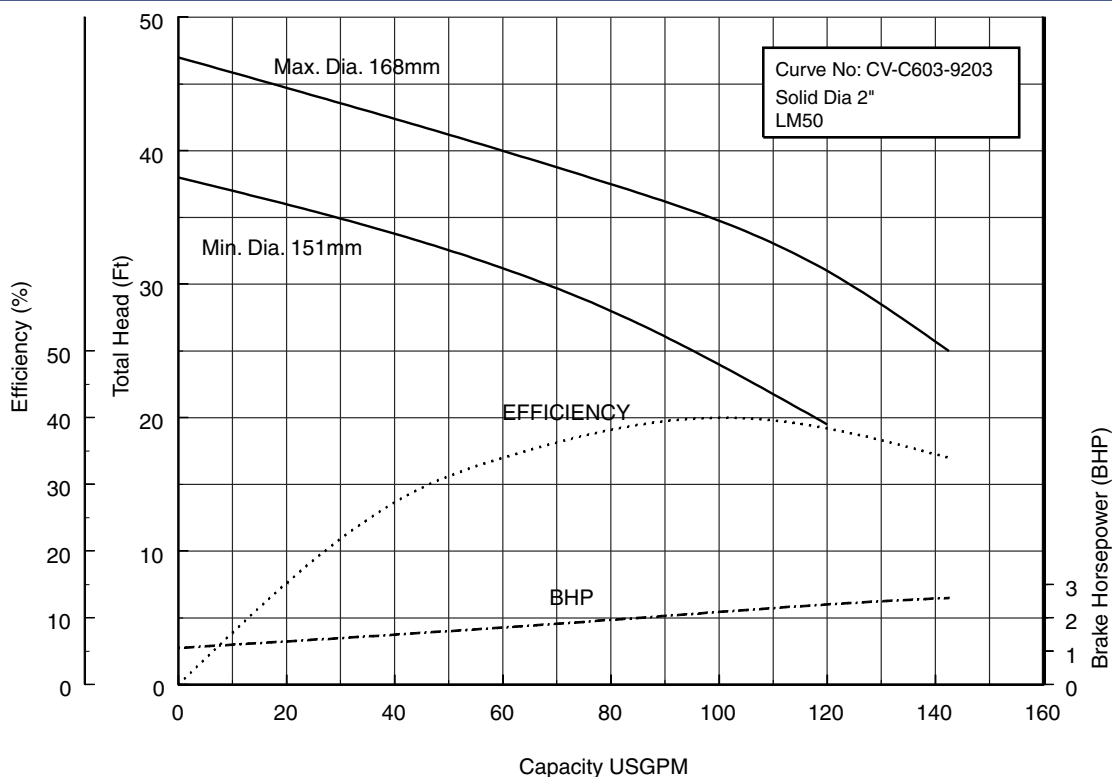

## EBARA PRO Cast Vortex Sewage Pumps

**50CV6.75S 50CV6.75 (1HP) Synchronous Speed: 1800 RPM**

**2 inch Discharge**

**50CV61.5S 50CV61.5 (2HP) Synchronous Speed: 1800 RPM**

**2 inch Discharge**

**50CV62.2S (3HP) Synchronous Speed: 1800 RPM**

**2 inch Discharge**

**80CV61.5S 80CV61.5 (2HP) Synchronous Speed: 1800 RPM**

**2, 3 inch Discharge**

**80CVB62.2S (3HP) Synchronous Speed: 1800 RPM**

**3, 4 inch Discharge**

**80CVC62.2S (3HP) Synchronous Speed: 1800 RPM**

**2, 3 inch Discharge**

**80CVB63.7S (5HP) Synchronous Speed: 1800 RPM**

**3, 4 inch Discharge**

**80CVC63.7S (5HP) Synchronous Speed: 1800 RPM**

**2, 3 inch Discharge**