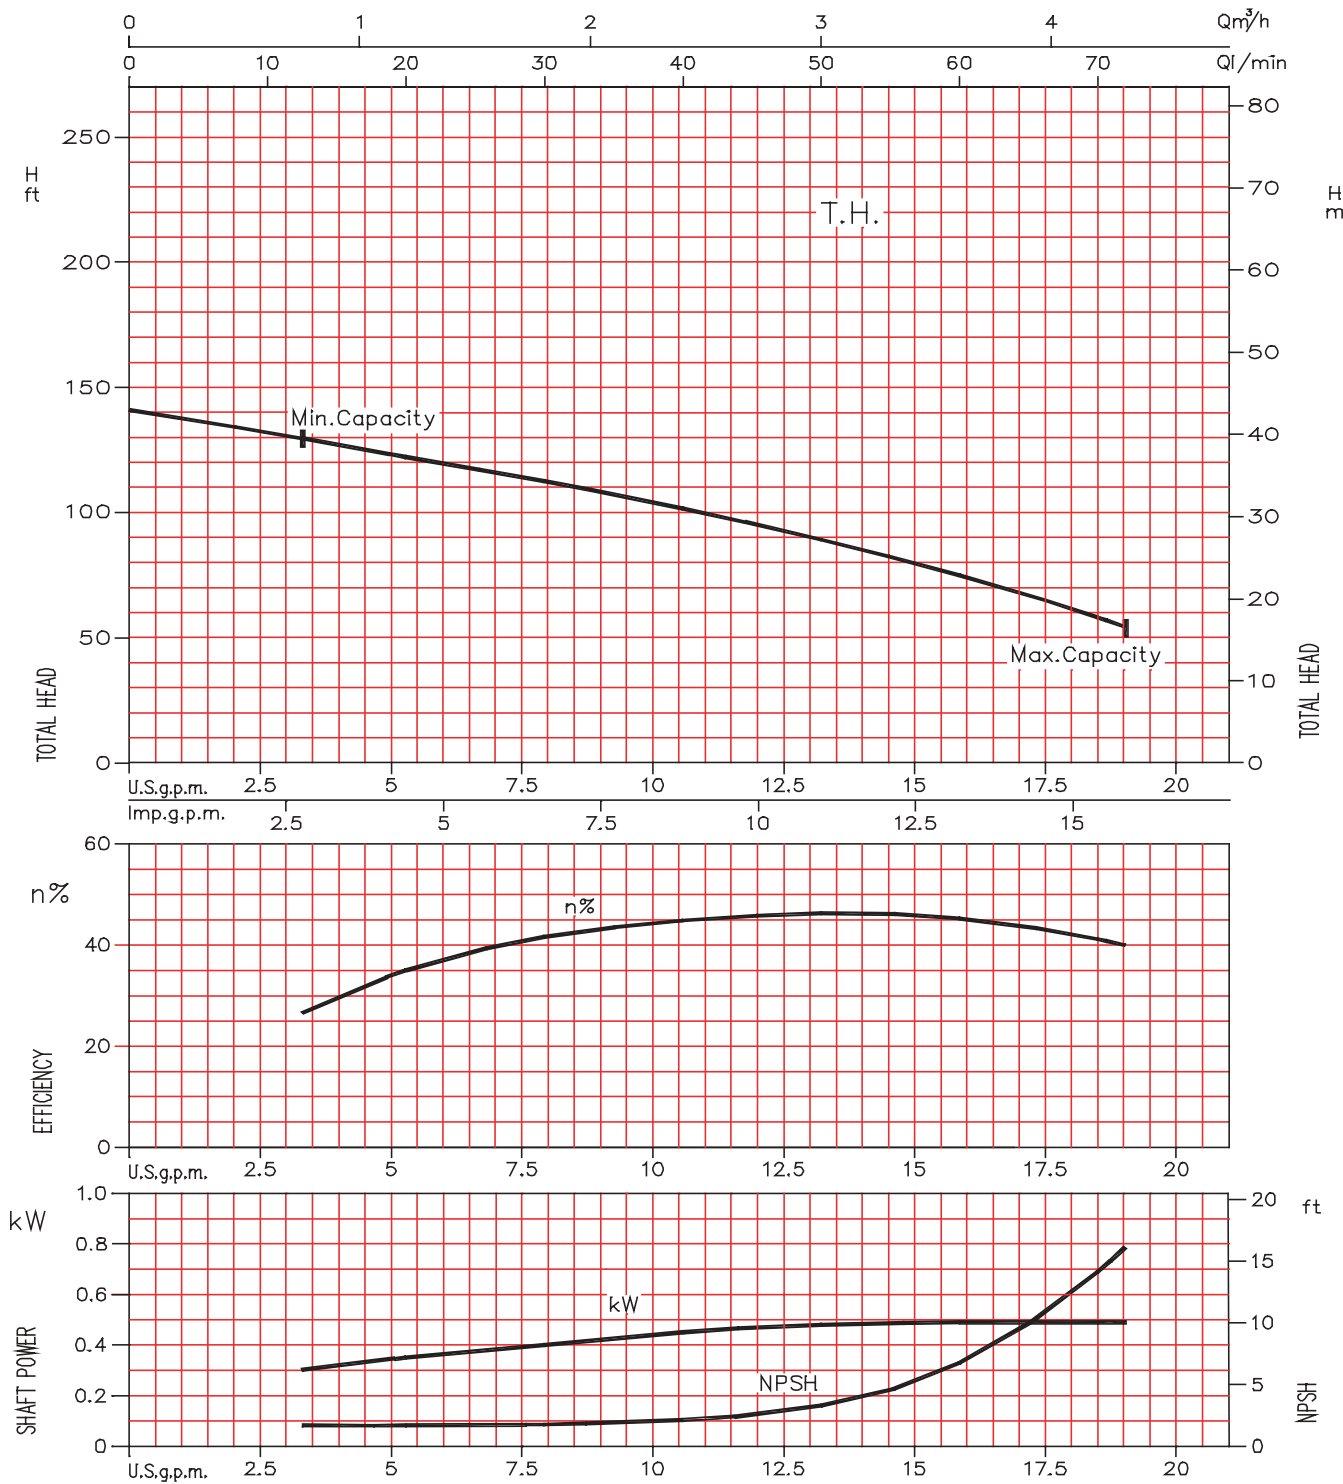

Model EVMU
Performance Curves

EBARA Stainless Steel Vertical Multistage

EVMU2-3