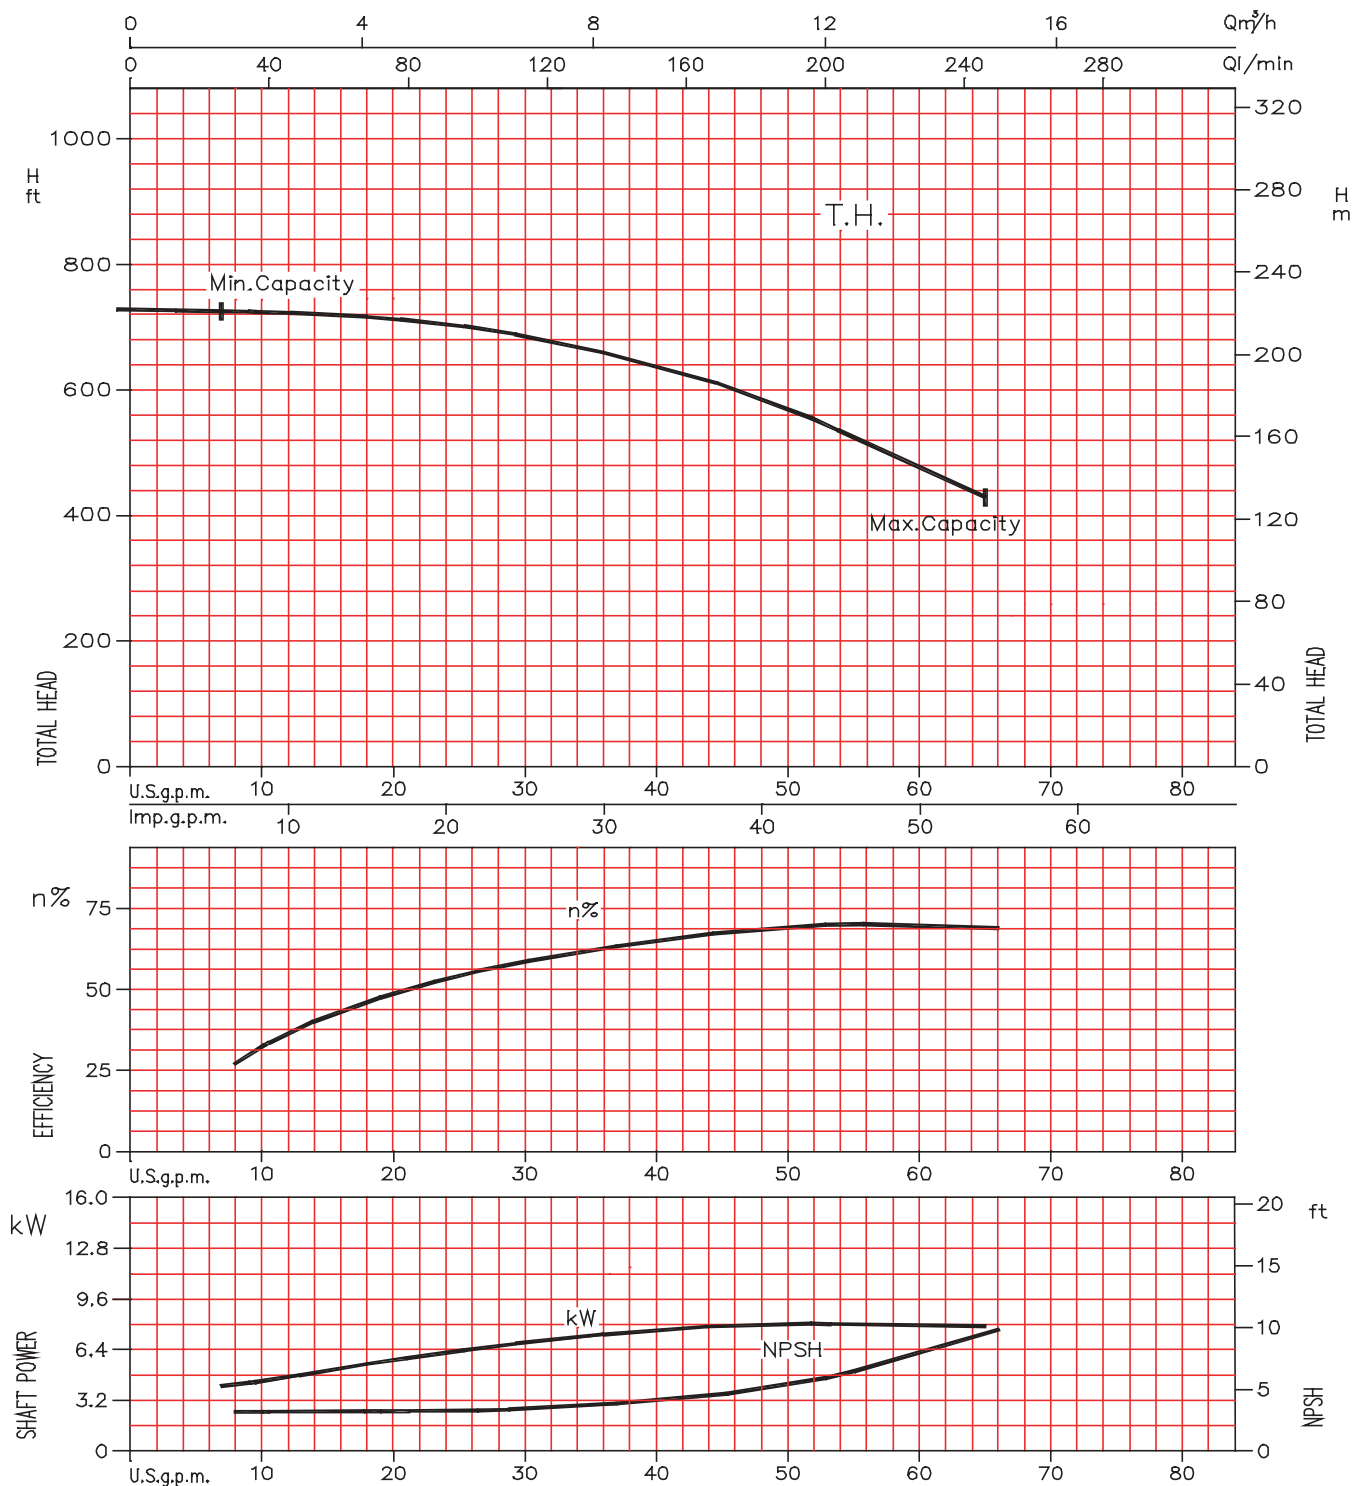

Model EVMU
Performance Curves

EBARA Stainless Steel Vertical Multistage

EVMU8-12

Model EVMU Performance Curves

EBARA Stainless Steel Vertical Multistage

EVMU8-14

Model EVMU Performance Curves

EBARA Stainless Steel Vertical Multistage