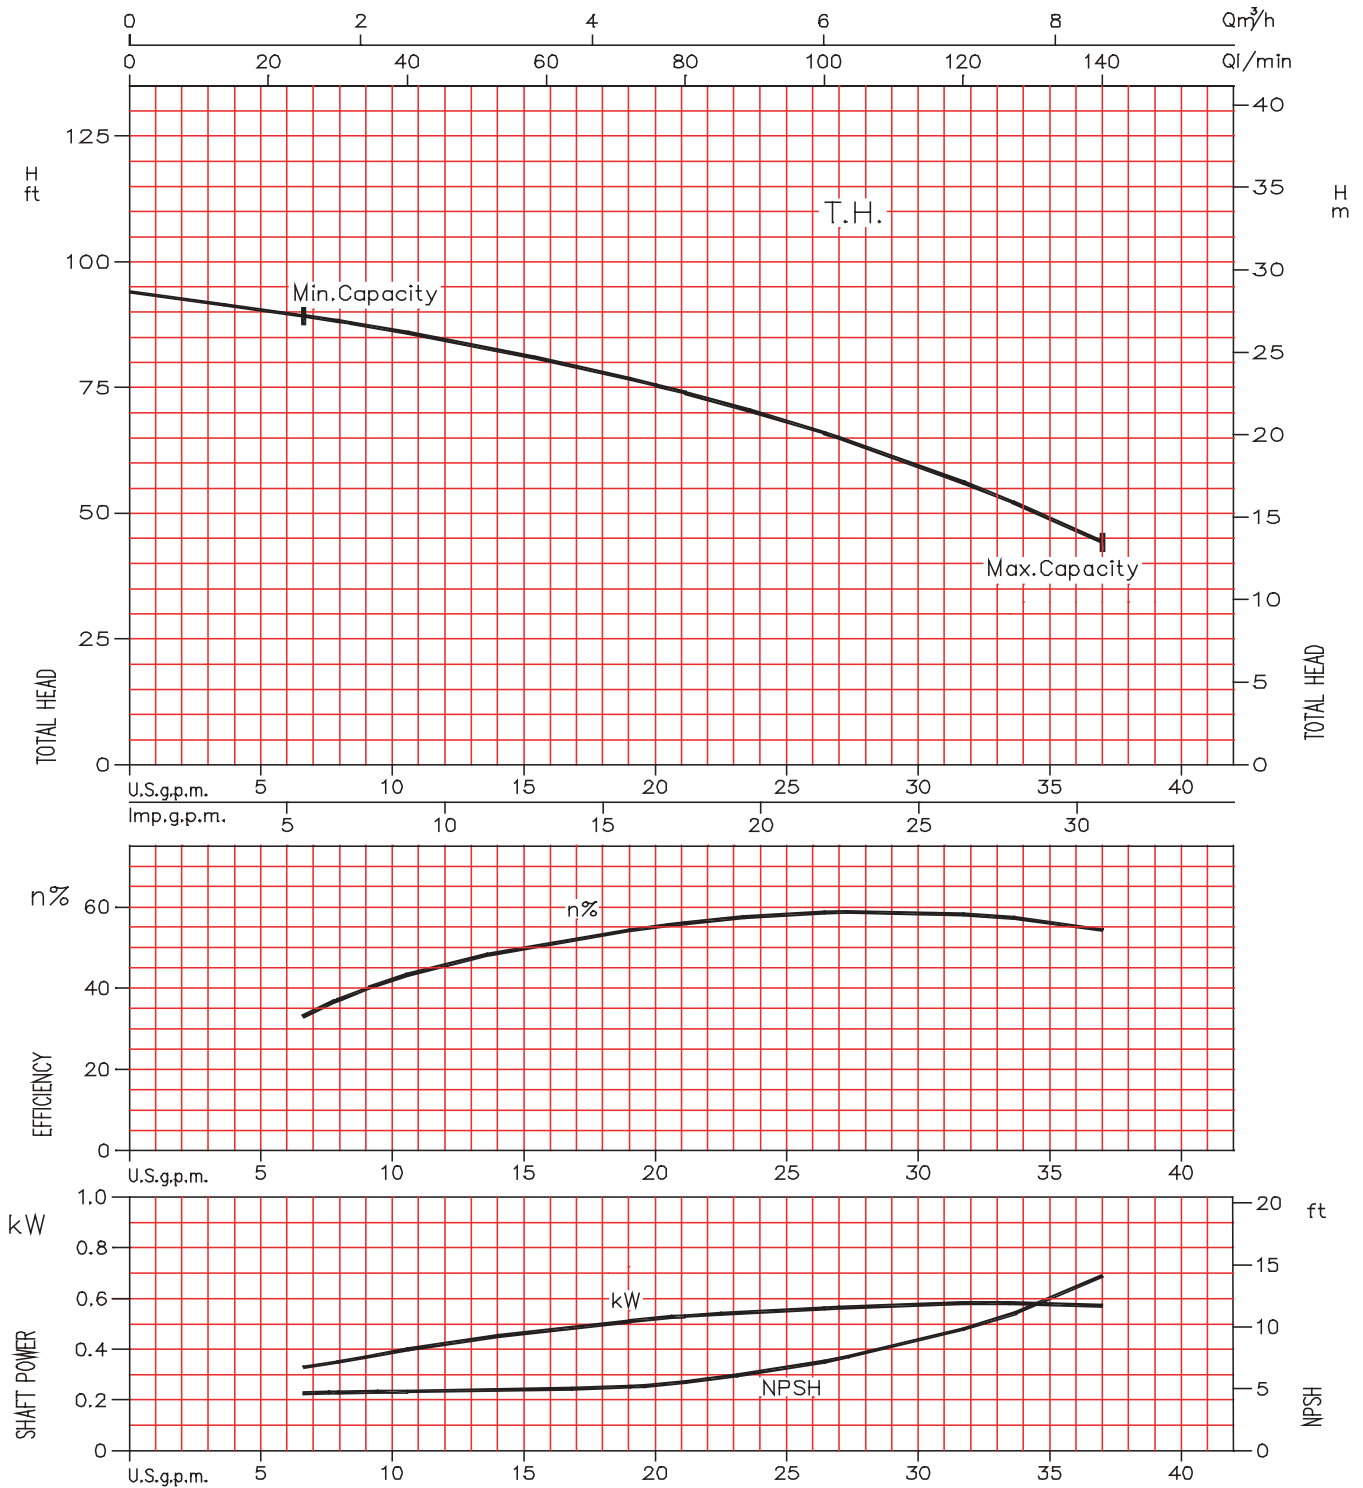

Model EVMU Performance Curves

EBARA Stainless Steel Vertical Multistage

EVMU4-2