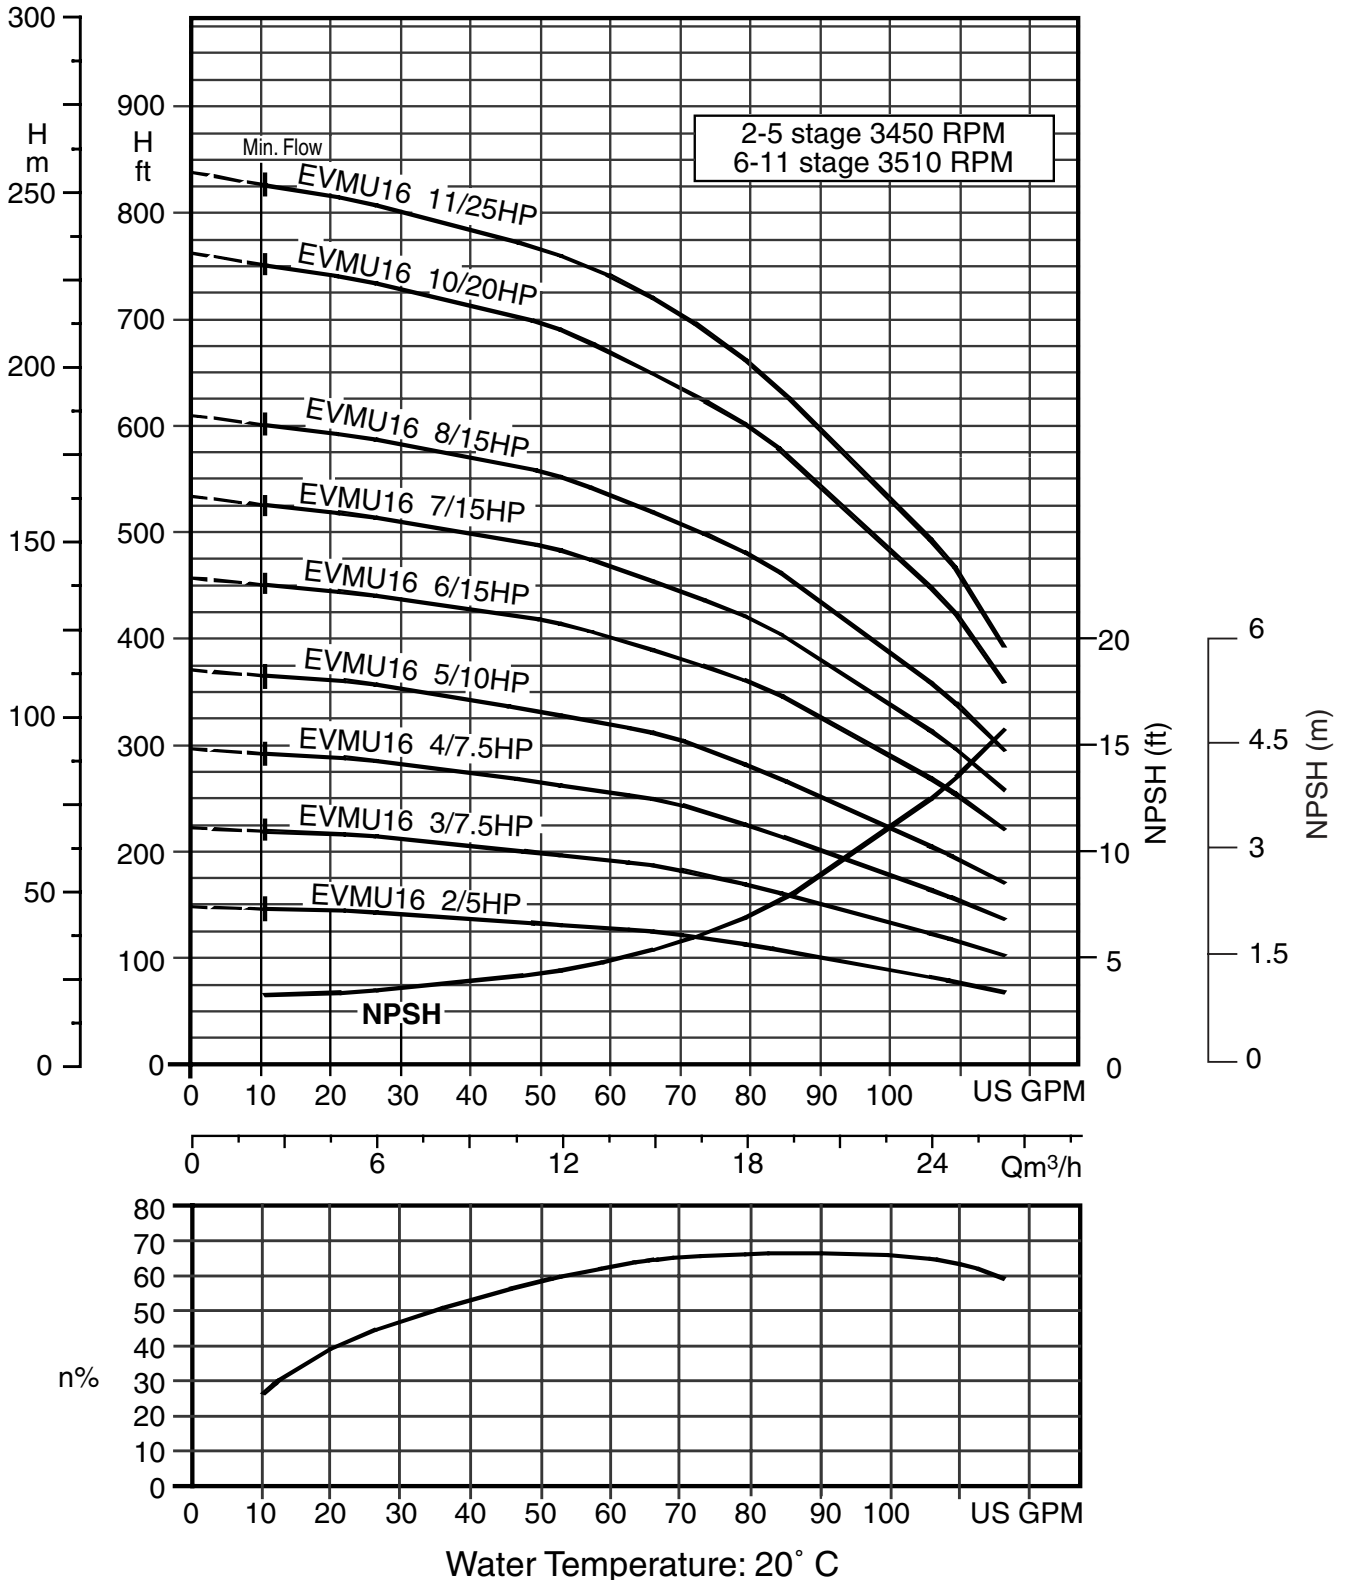

EBARA Stainless Steel Vertical Multistage

Performance Curves

EVMU16 5HP - 25HP

EVMU16 2 - EVMU16 11

Synchronous Speed: 3450 RPM

250# ANSI 2" 8-Bolt

EVMU / EVMUG

Model EVMUG