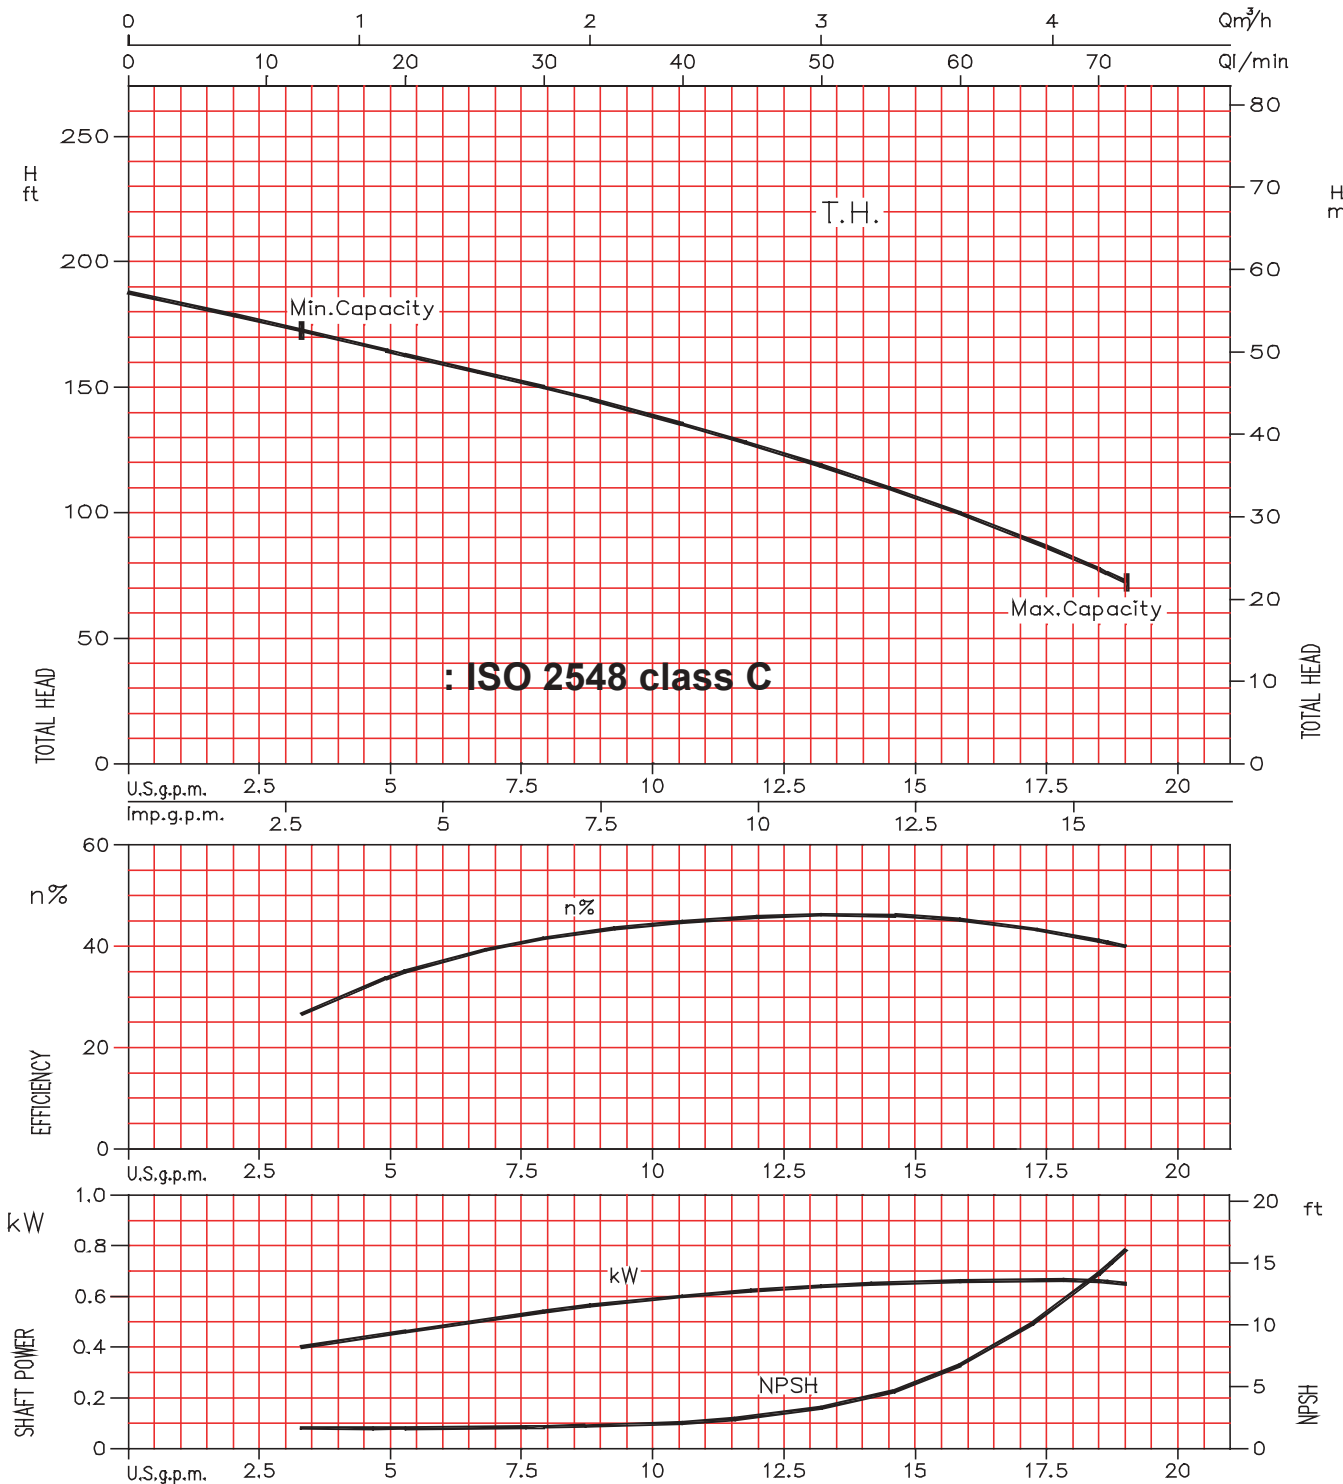

EVMU / EVMUG

Model EVMU / EVMUG

EBARA Stainless Steel Vertical Multistage

Selection chart

60 Hz, Synchronous Speed 3450 RPM

EVMU / EVMUG

Model EVMU

EBARA Stainless Steel Vertical Multistage

EVMU2-2

Model EVMU
Performance Curves

EBARA Stainless Steel Vertical Multistage

EVMU2-3

Model EVMU
Performance Curves

EBARA Stainless Steel Vertical Multistage

EVMU2-4

Model EVMU
Performance Curves