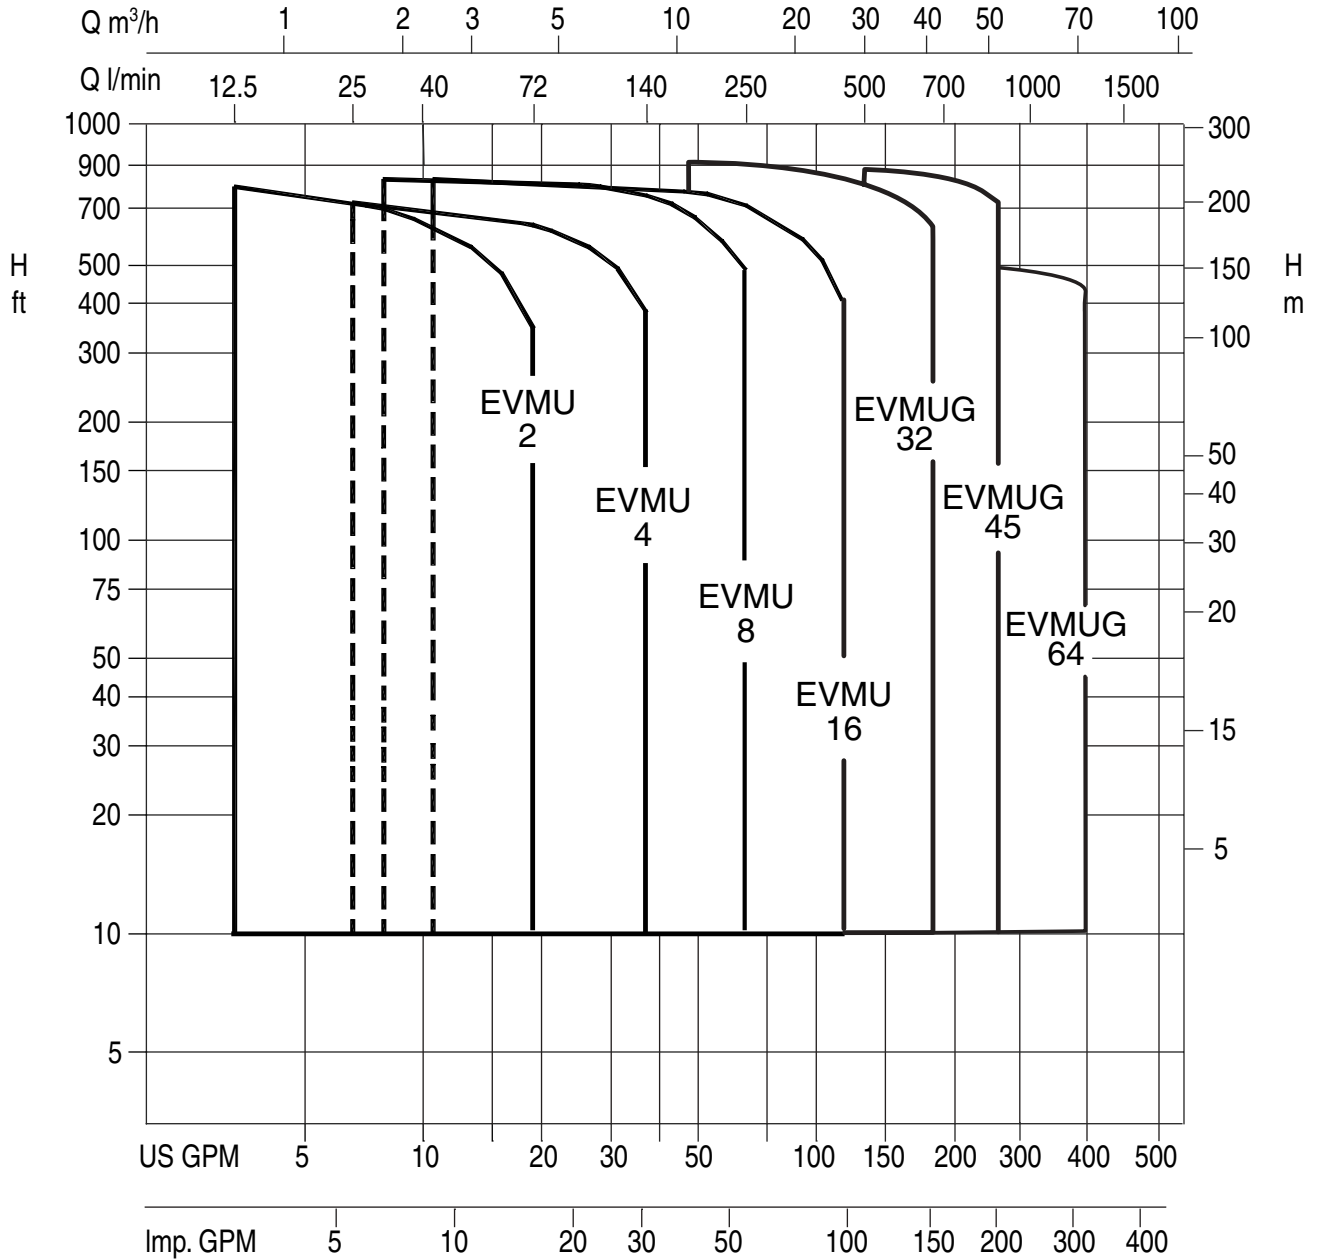

EVMU / EVMUG

Model EVMU / EVMUG

EBARA Stainless Steel Vertical Multistage

Selection chart

60 Hz, Synchronous Speed 3450 RPM

EVMU / EVMUG

Model EVMU

EBARA Stainless Steel Vertical Multistage