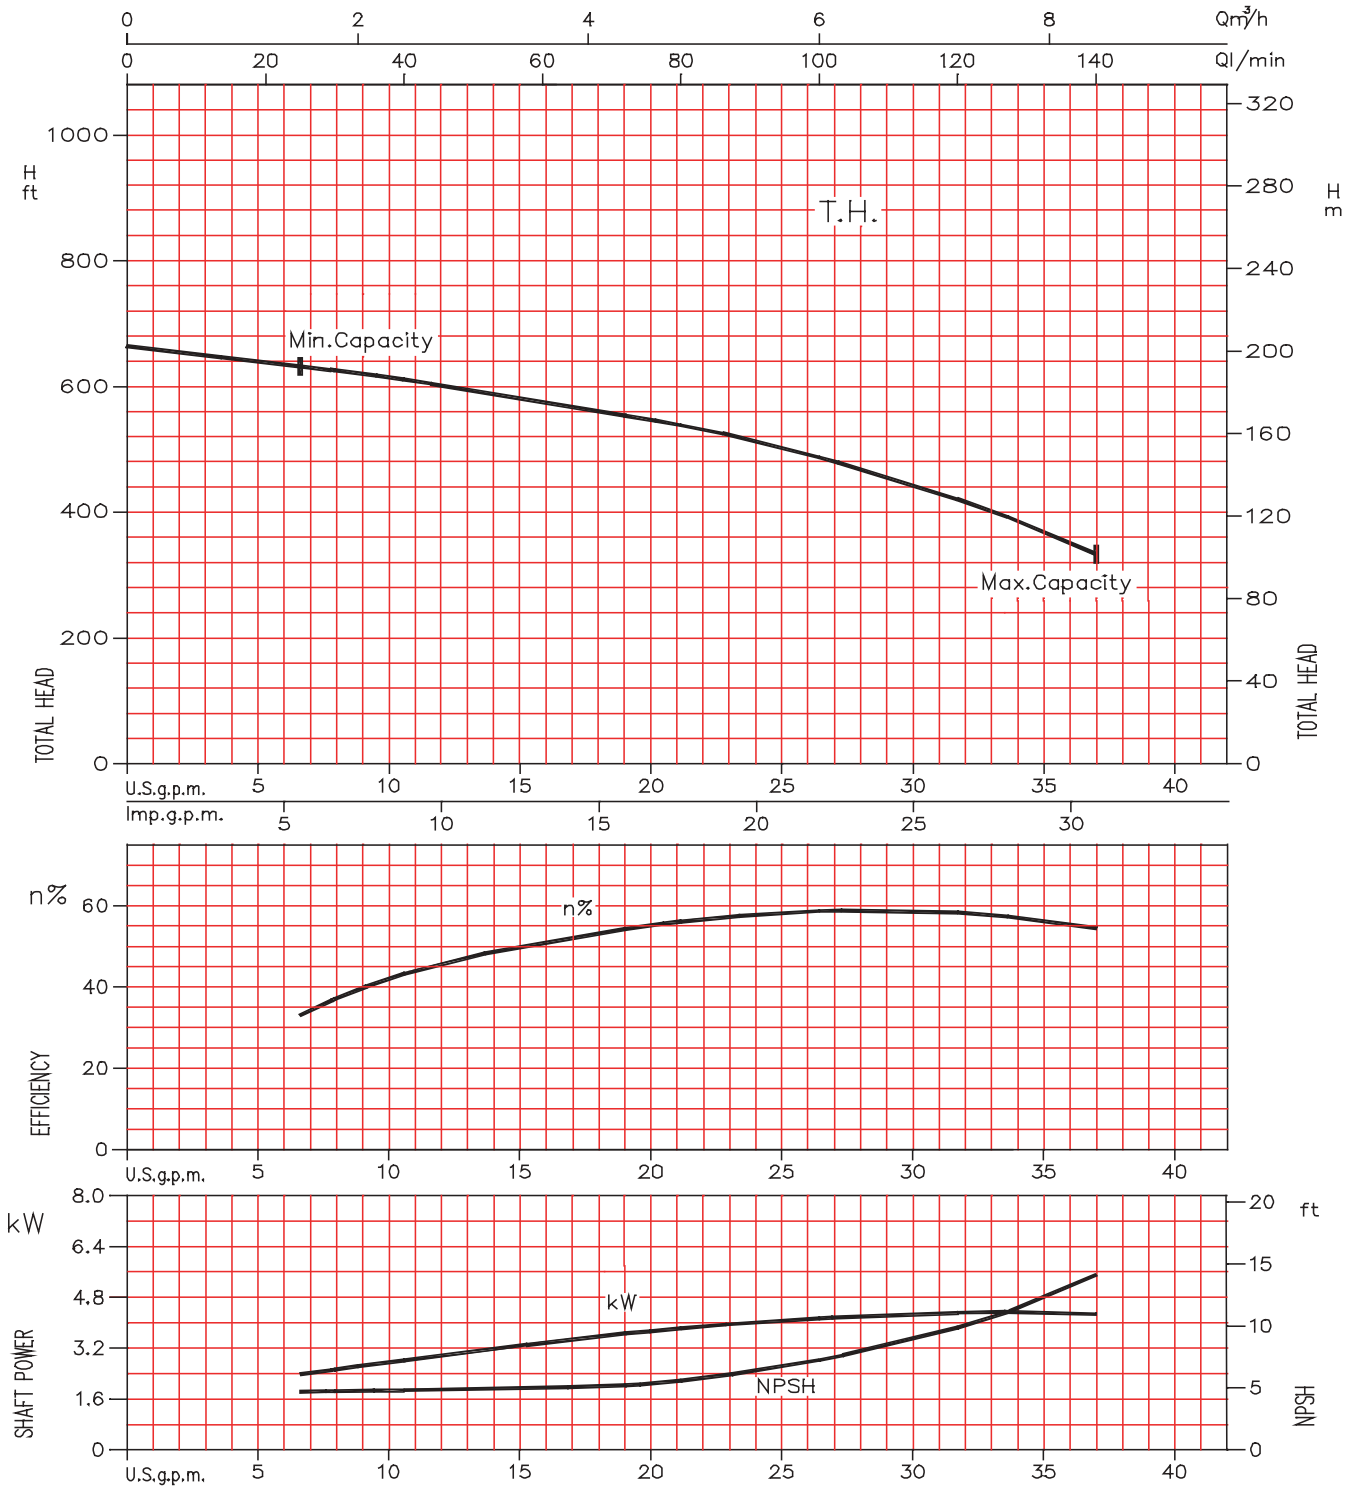

EBARA Stainless Steel Vertical Multistage

EVMU4-11

Model EVMU
Performance Curves

EBARA Stainless Steel Vertical Multistage

EVMU4-12

Model EVMU
Performance Curves

EBARA Stainless Steel Vertical Multistage

EVMU4-14