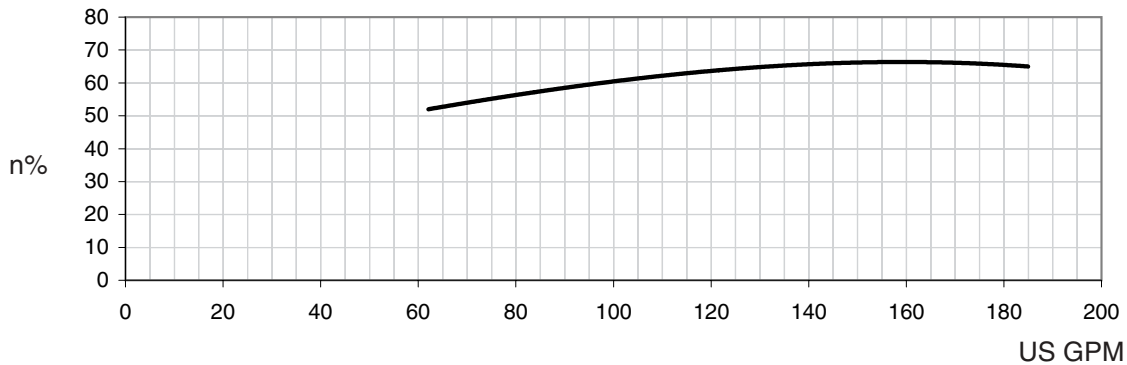

EVMU / EVMUG

Model EVMUG

EBARA Stainless Steel Vertical Multistage

Performance Curves

EVMUG32 5HP - 40HP

EVMUG32 1 – EVMUG32 4-3

3500RPM

150# ANSI 2½" 4-Bolt

EVMUG32 5 – EVMUG32 10-1

3500RPM

300# ANSI 2½" 8-Bolt

Water Temperature: 20° C