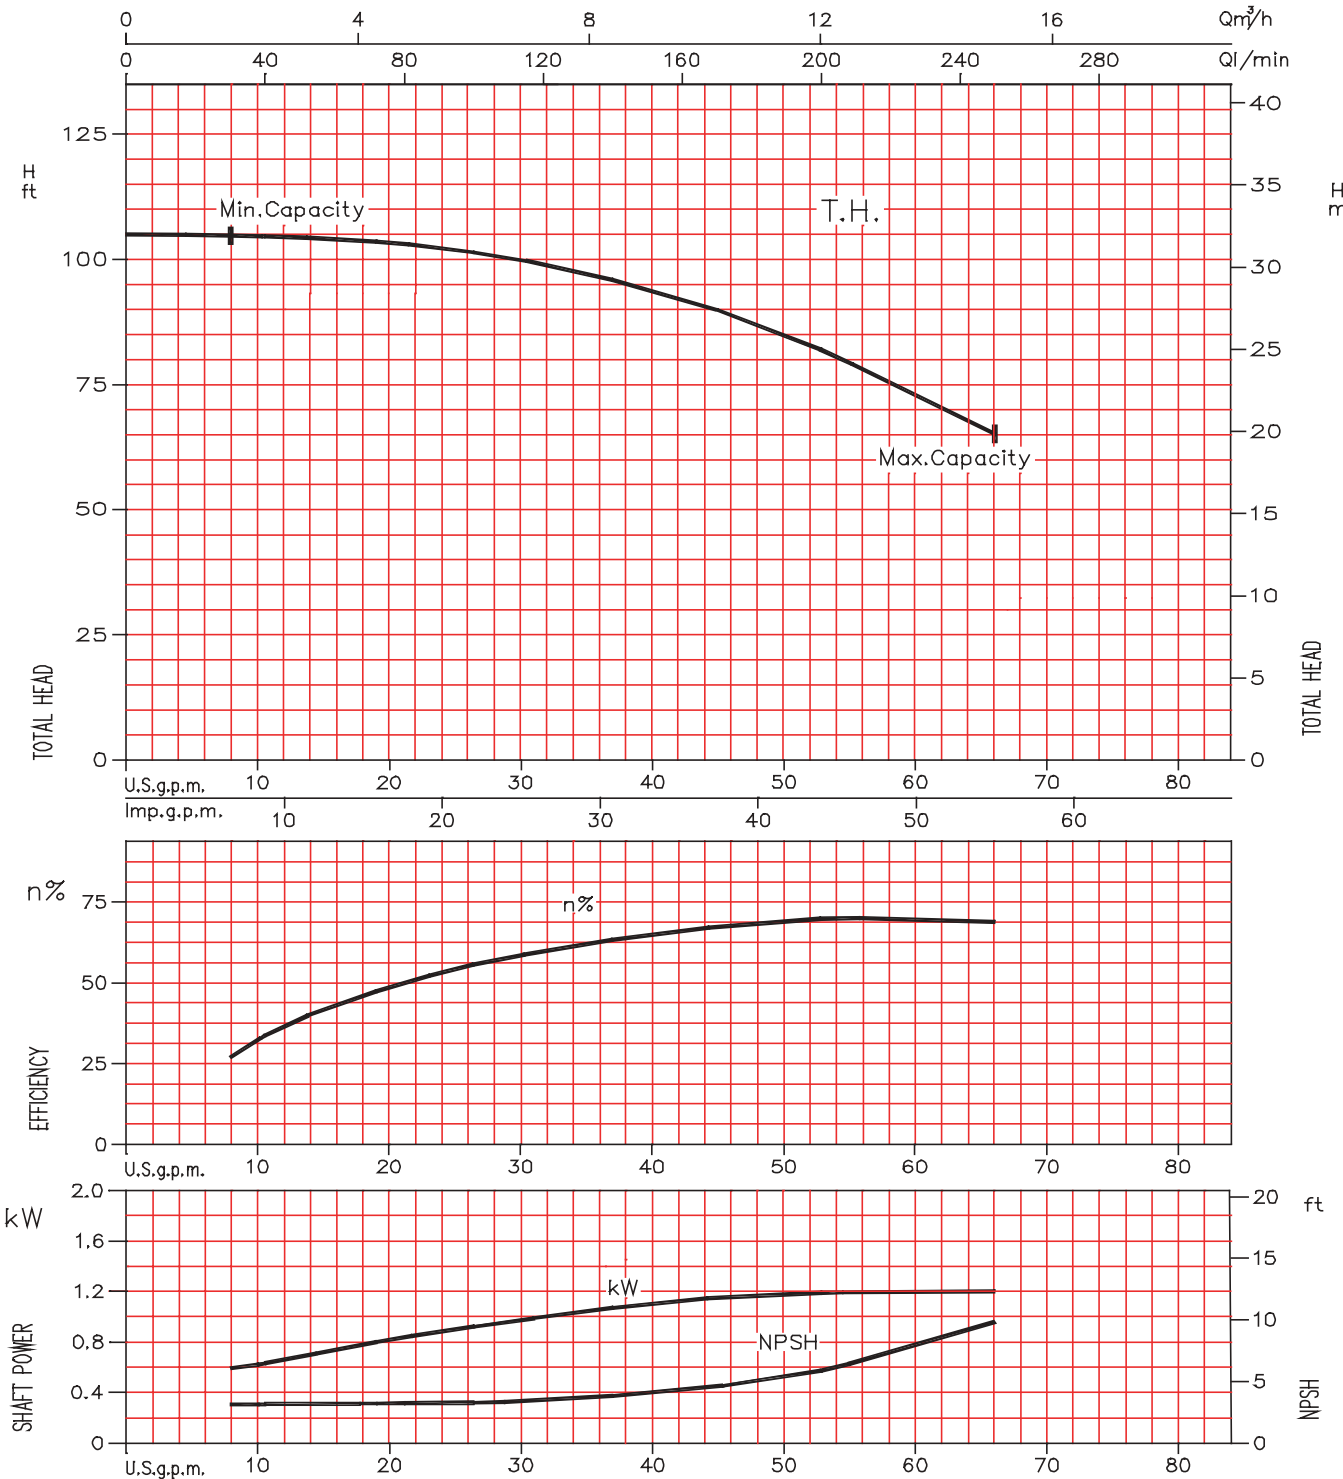

Model EVMU
Performance Curves

EBARA Stainless Steel Vertical Multistage

EVMU4-16

Model EVMU
Performance Curves

EBARA Stainless Steel Vertical Multistage

EVMU8-2

Model EVMU
Performance Curves

EBARA Stainless Steel Vertical Multistage