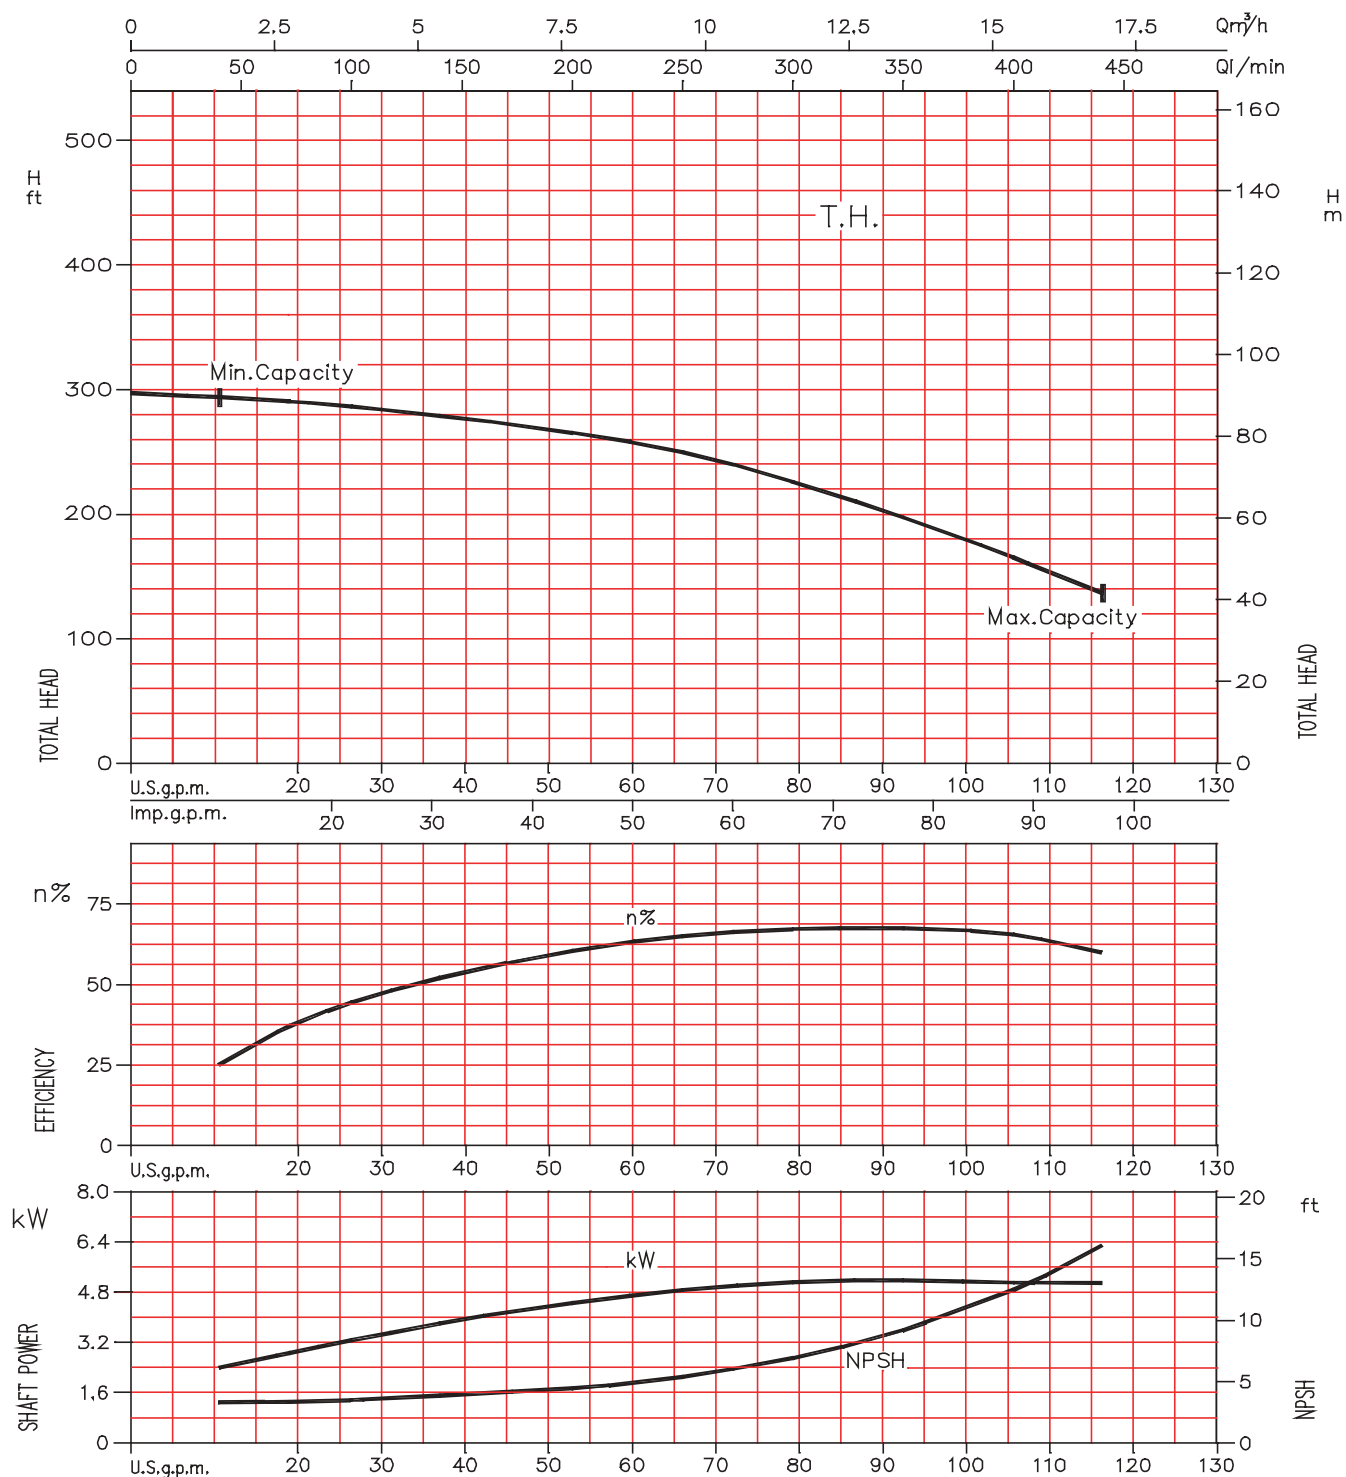

Model EVMU Performance Curves

EBARA Stainless Steel Vertical Multistage

EVMU16-4