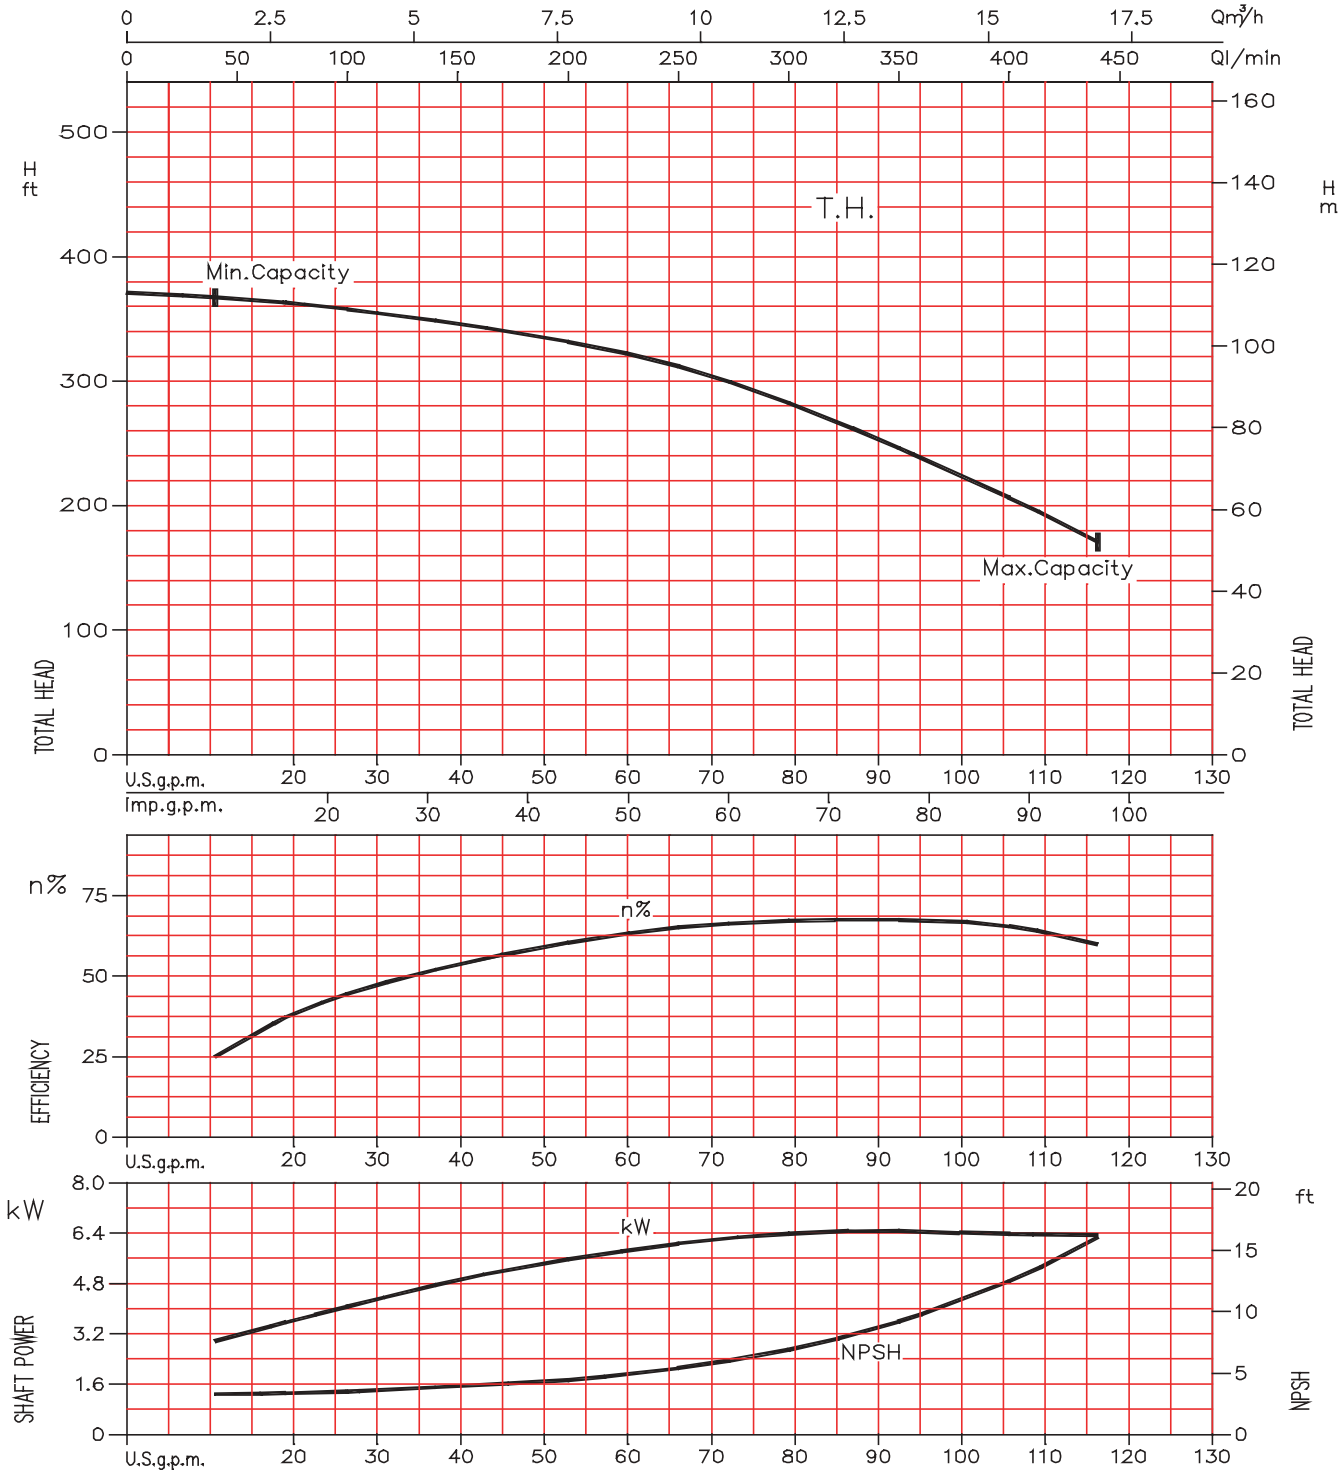

Model EVMU Performance Curves

EBARA Stainless Steel Vertical Multistage

EVMU16-4

Model EVMU
Performance Curves

EBARA Stainless Steel Vertical Multistage

EVMU16-5

Model EVMU
Performance Curves

EBARA Stainless Steel Vertical Multistage