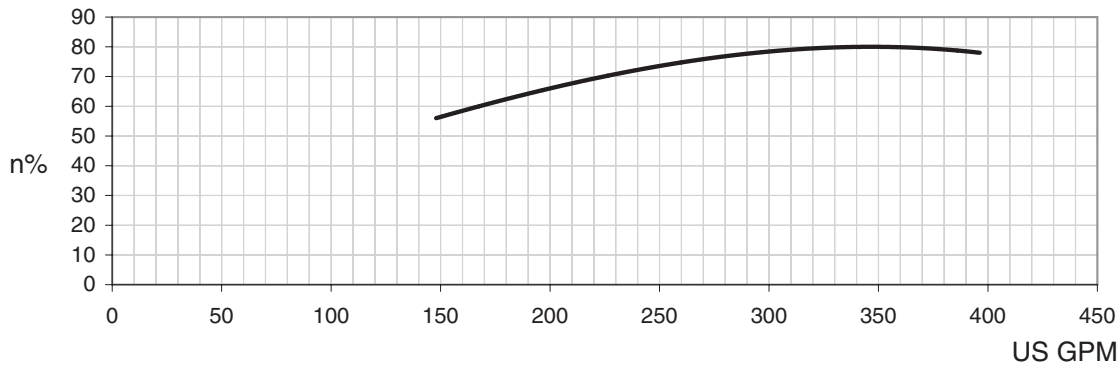

EVMU / EVMUG

Model EVMUG
Performance Curves

EBARA Stainless Steel Vertical Multistage
EVMUG64 10HP - 50HP

EVMUG64 1-1 – EVMUG64 4

3500RPM

300# 4" ANSI 8-Bolt

Water Temperature: 20° C