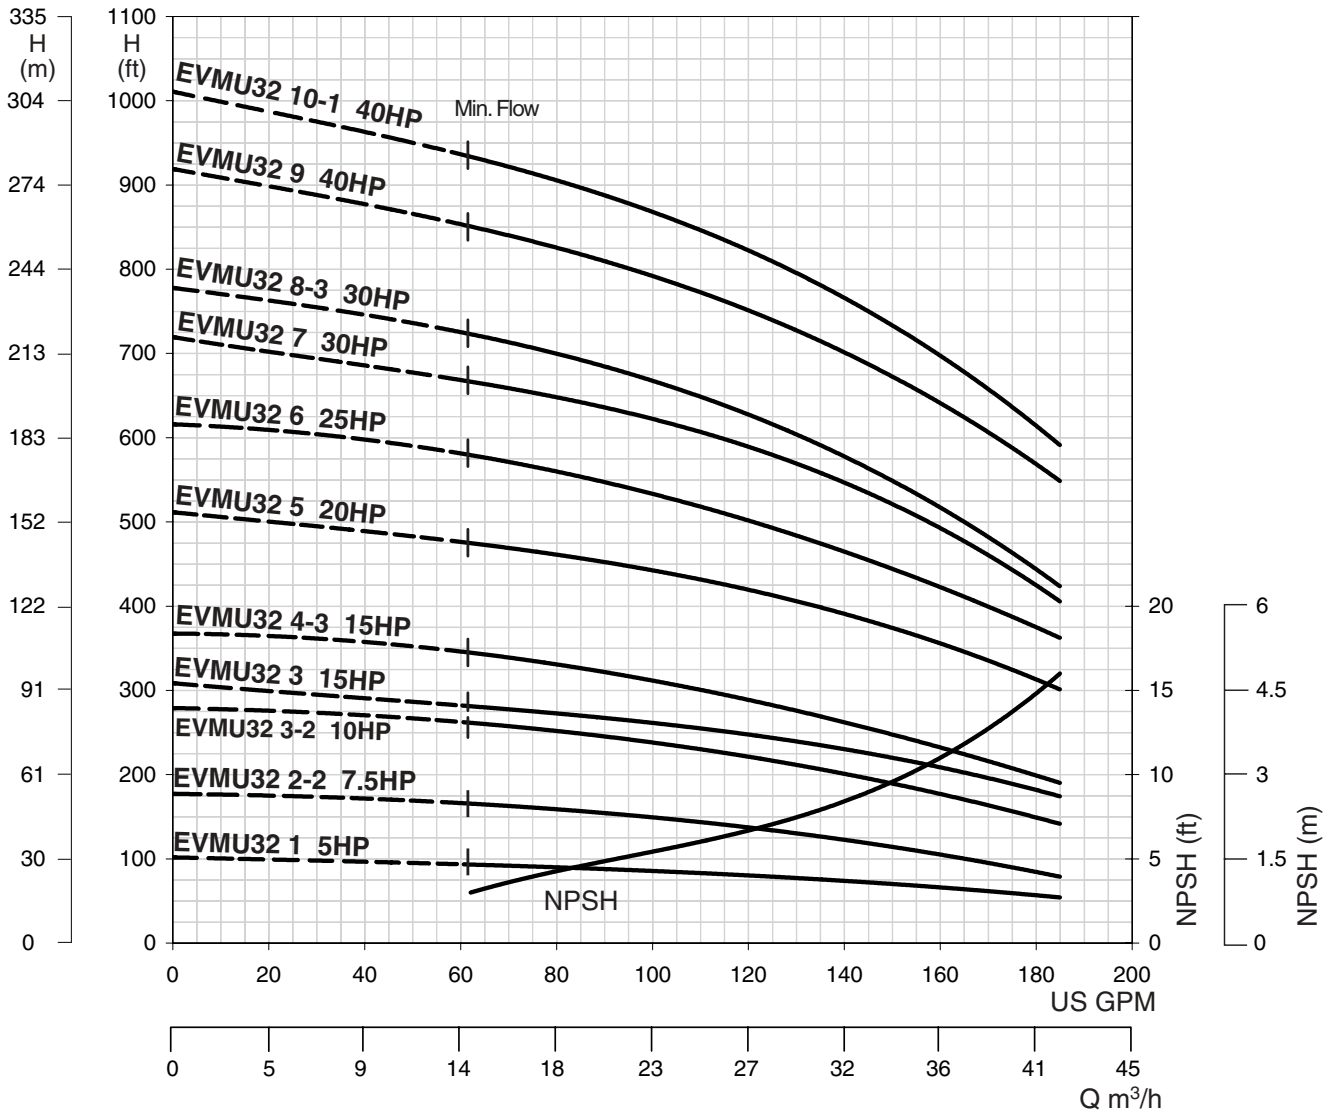

EVMU / EVMUG

Model EVMUG

EBARA Stainless Steel Vertical Multistage

Performance Curves

EVMUG32 5HP - 40HP

EVMUG32 1 – EVMUG32 4-3

3500RPM

150# ANSI 2½" 4-Bolt

EVMUG32 5 – EVMUG32 10-1

3500RPM

300# ANSI 2½" 8-Bolt

Water Temperature: 20° C