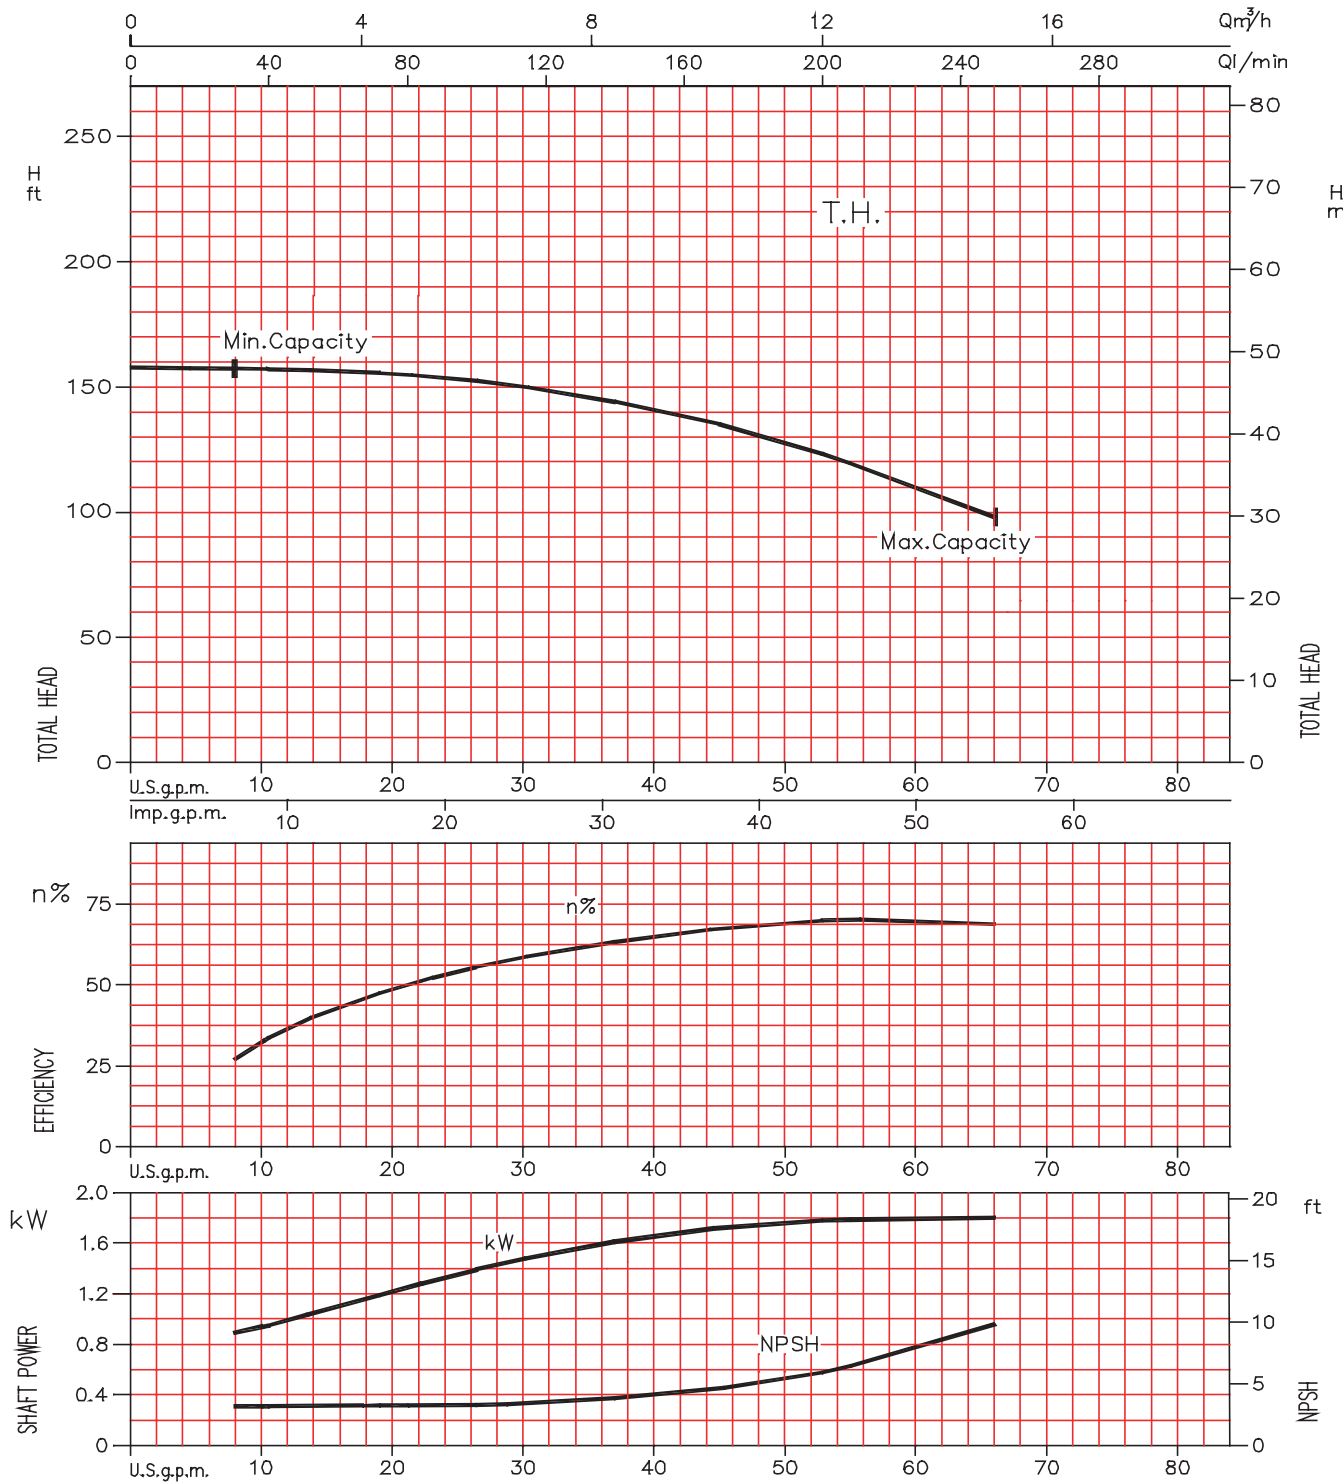

Model EVMU
Performance Curves

EBARA Stainless Steel Vertical Multistage

EVMU8-3