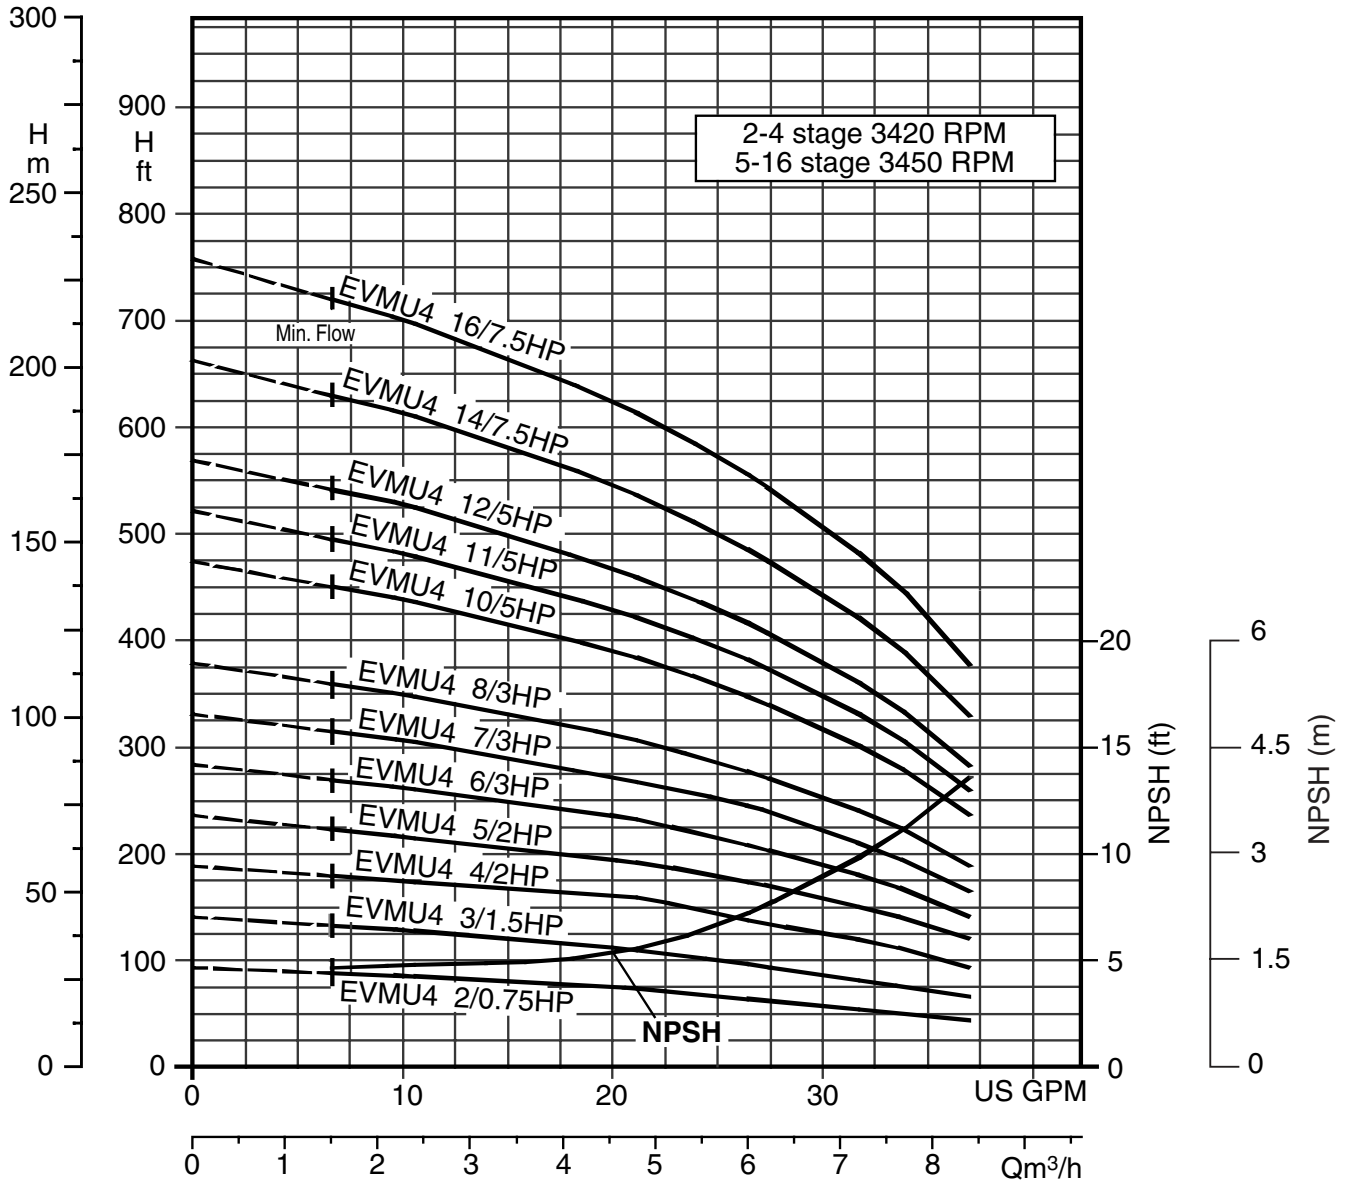

EVMU / EVMUG

Model EVMU

EBARA Stainless Steel Vertical Multistage

Performance Curves

EVMU4 3/4 HP - 7 1/2 HP

EVMU4 2 - EVMU4 16

Synchronous Speed: 3450 RPM

250# ANSI 1 1/4" 4-Bolt

Water Temperature: 20° C