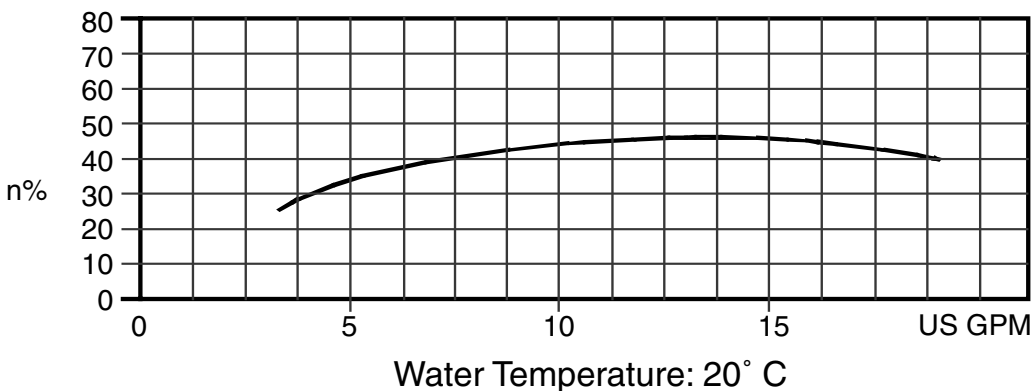

EVMU / EVMUG

Model EVMU

EBARA Stainless Steel Vertical Multistage

Performance Curves

EVMU 2 1/2HP - 5HP

EVMU2 2 - EVMU2 18

Synchronous Speed: 3450 RPM

250# ANSI 1 1/4" 4-Bolt