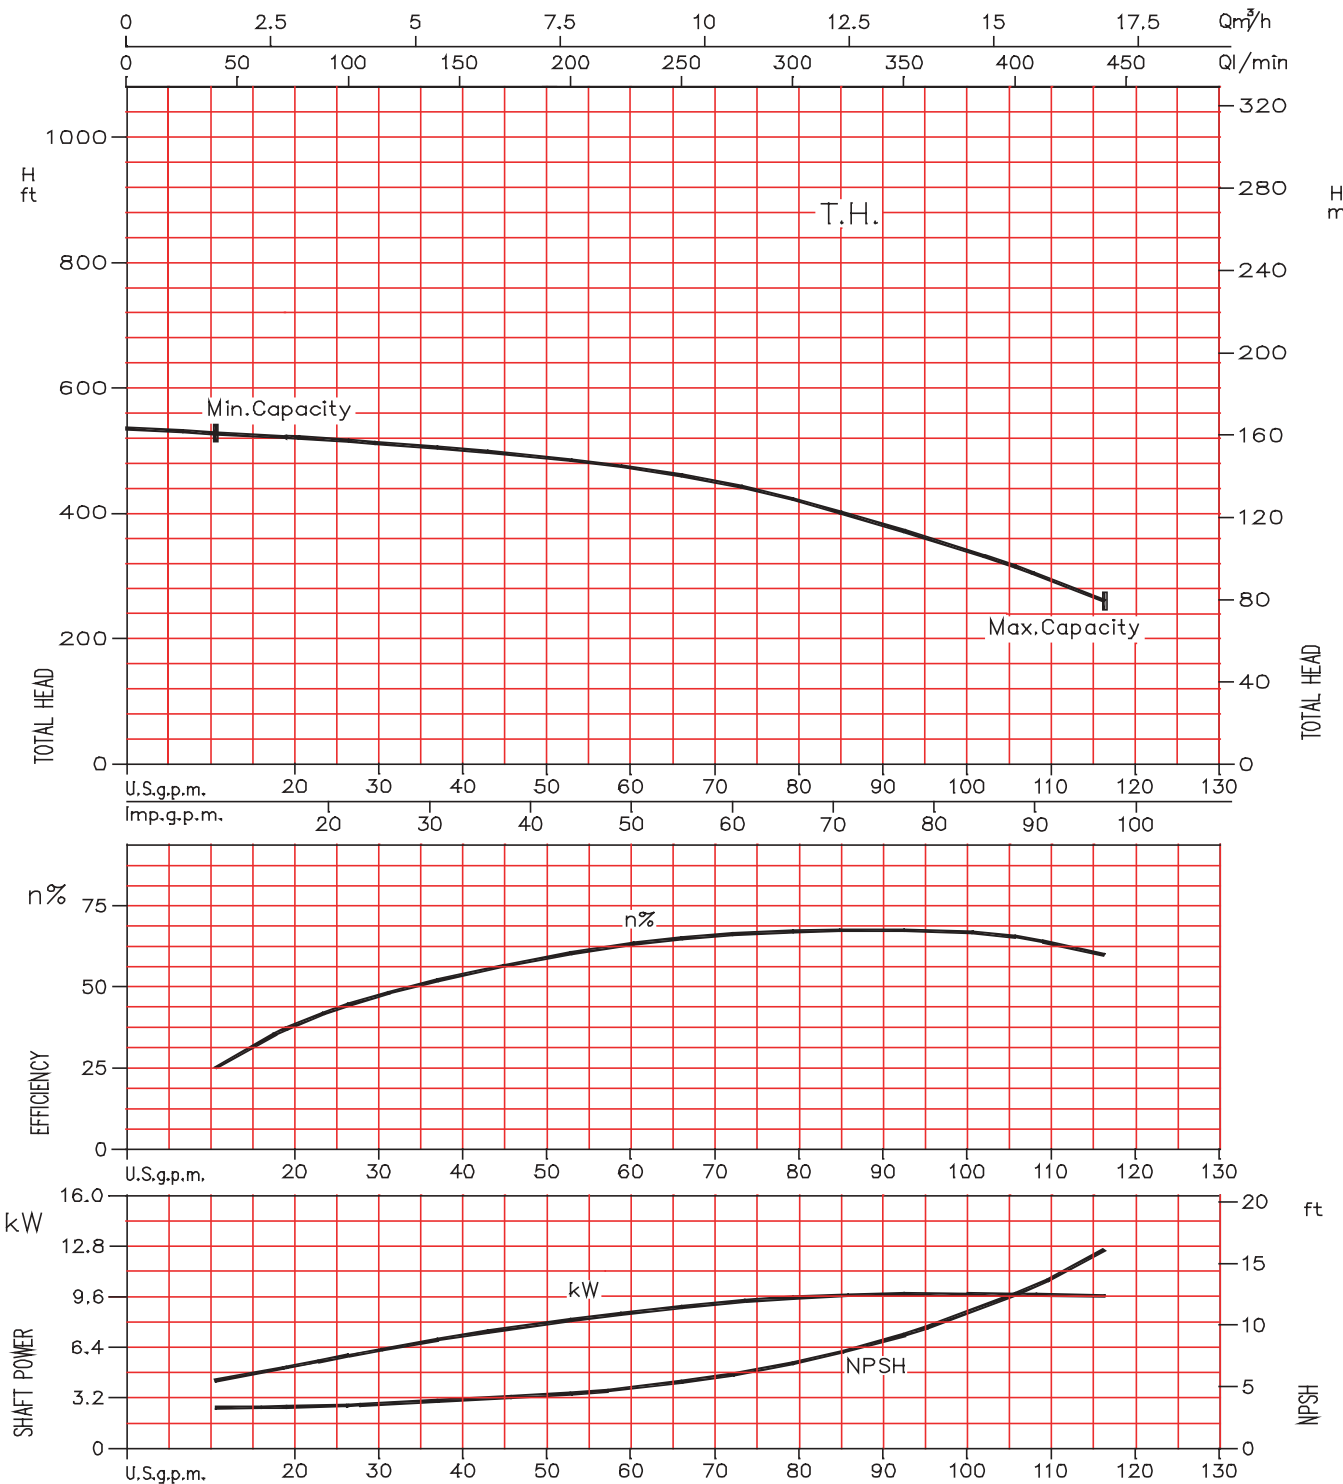

Model EVMU
Performance Curves

EBARA Stainless Steel Vertical Multistage

EVMU16-7