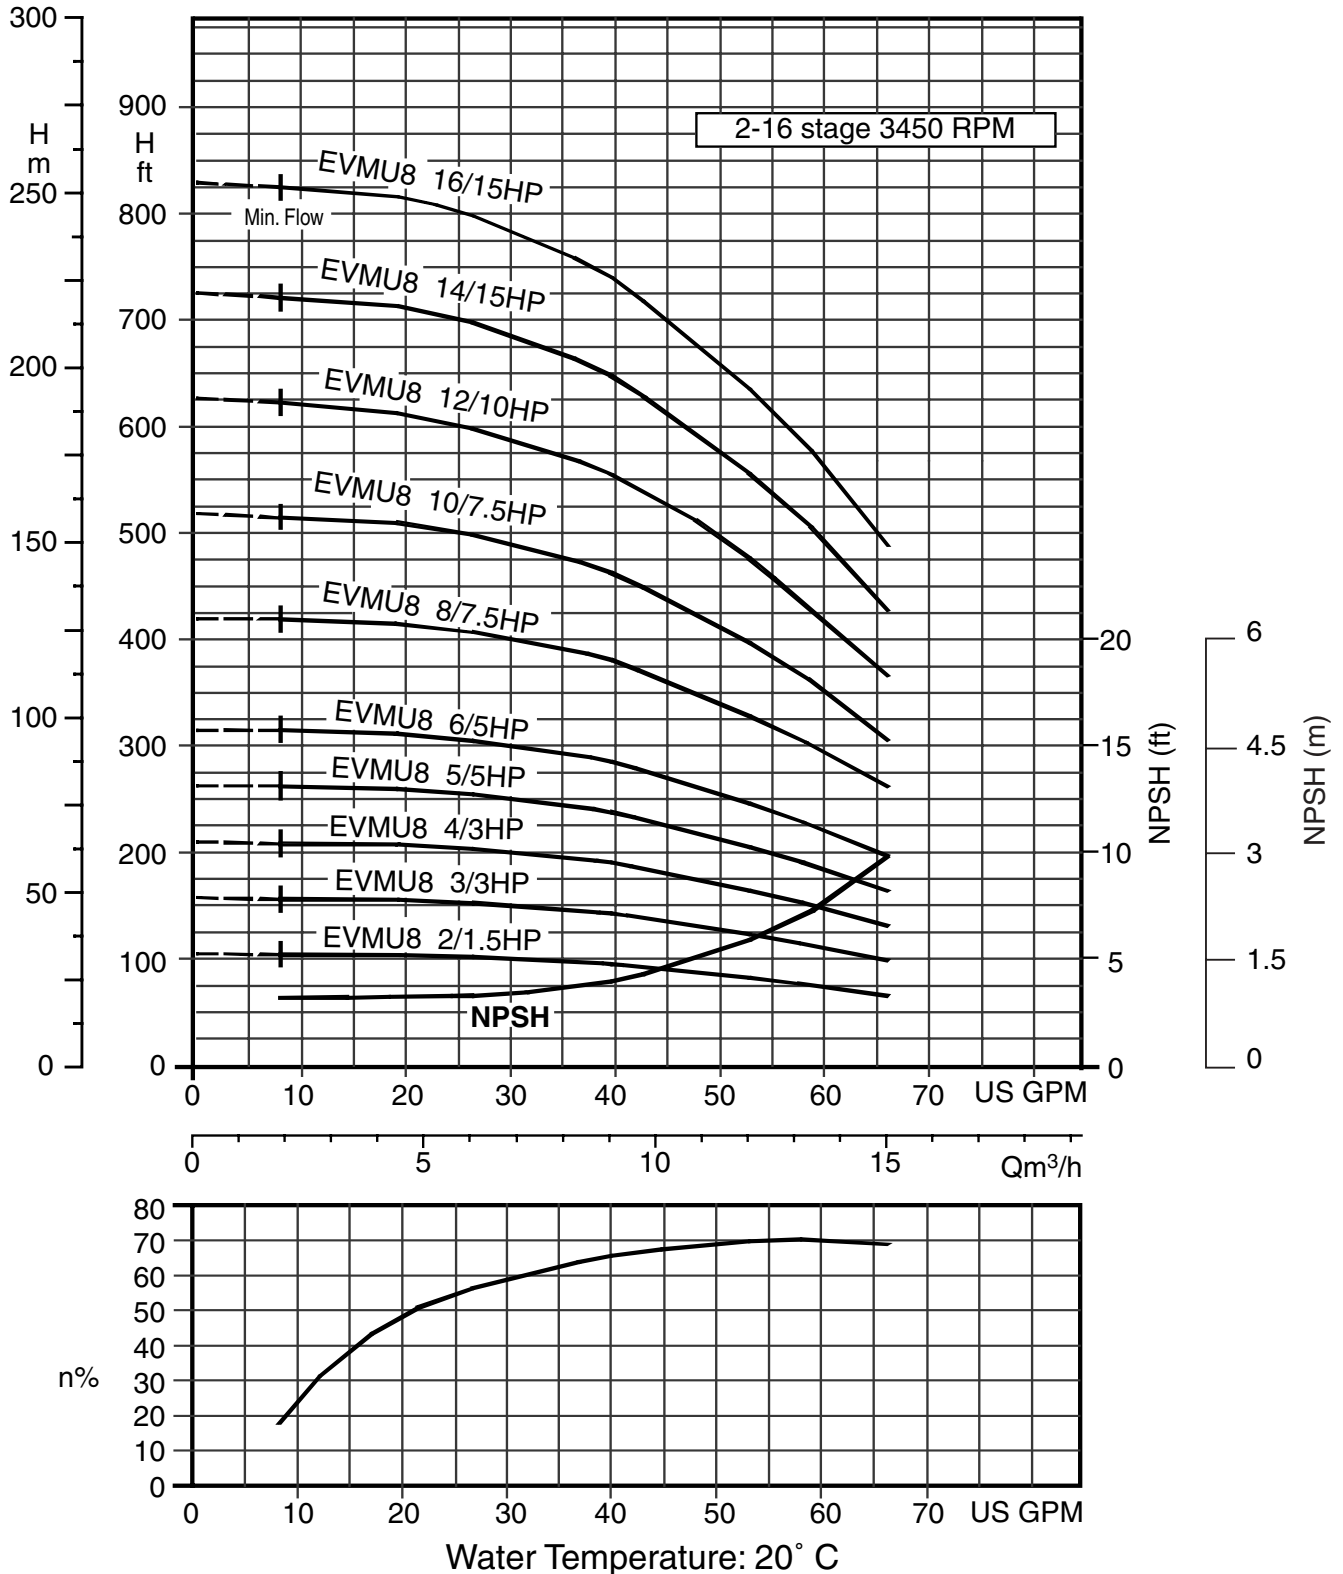

EBARA Stainless Steel Vertical Multistage

Performance Curves

EVMU8 1½ HP - 7½ HP

EVMU8 2 - EVMU8 16

Synchronous Speed: 3450 RPM

250# ANSI 2" 8-Bolt

EVMU / EVMUG

Model EVMU