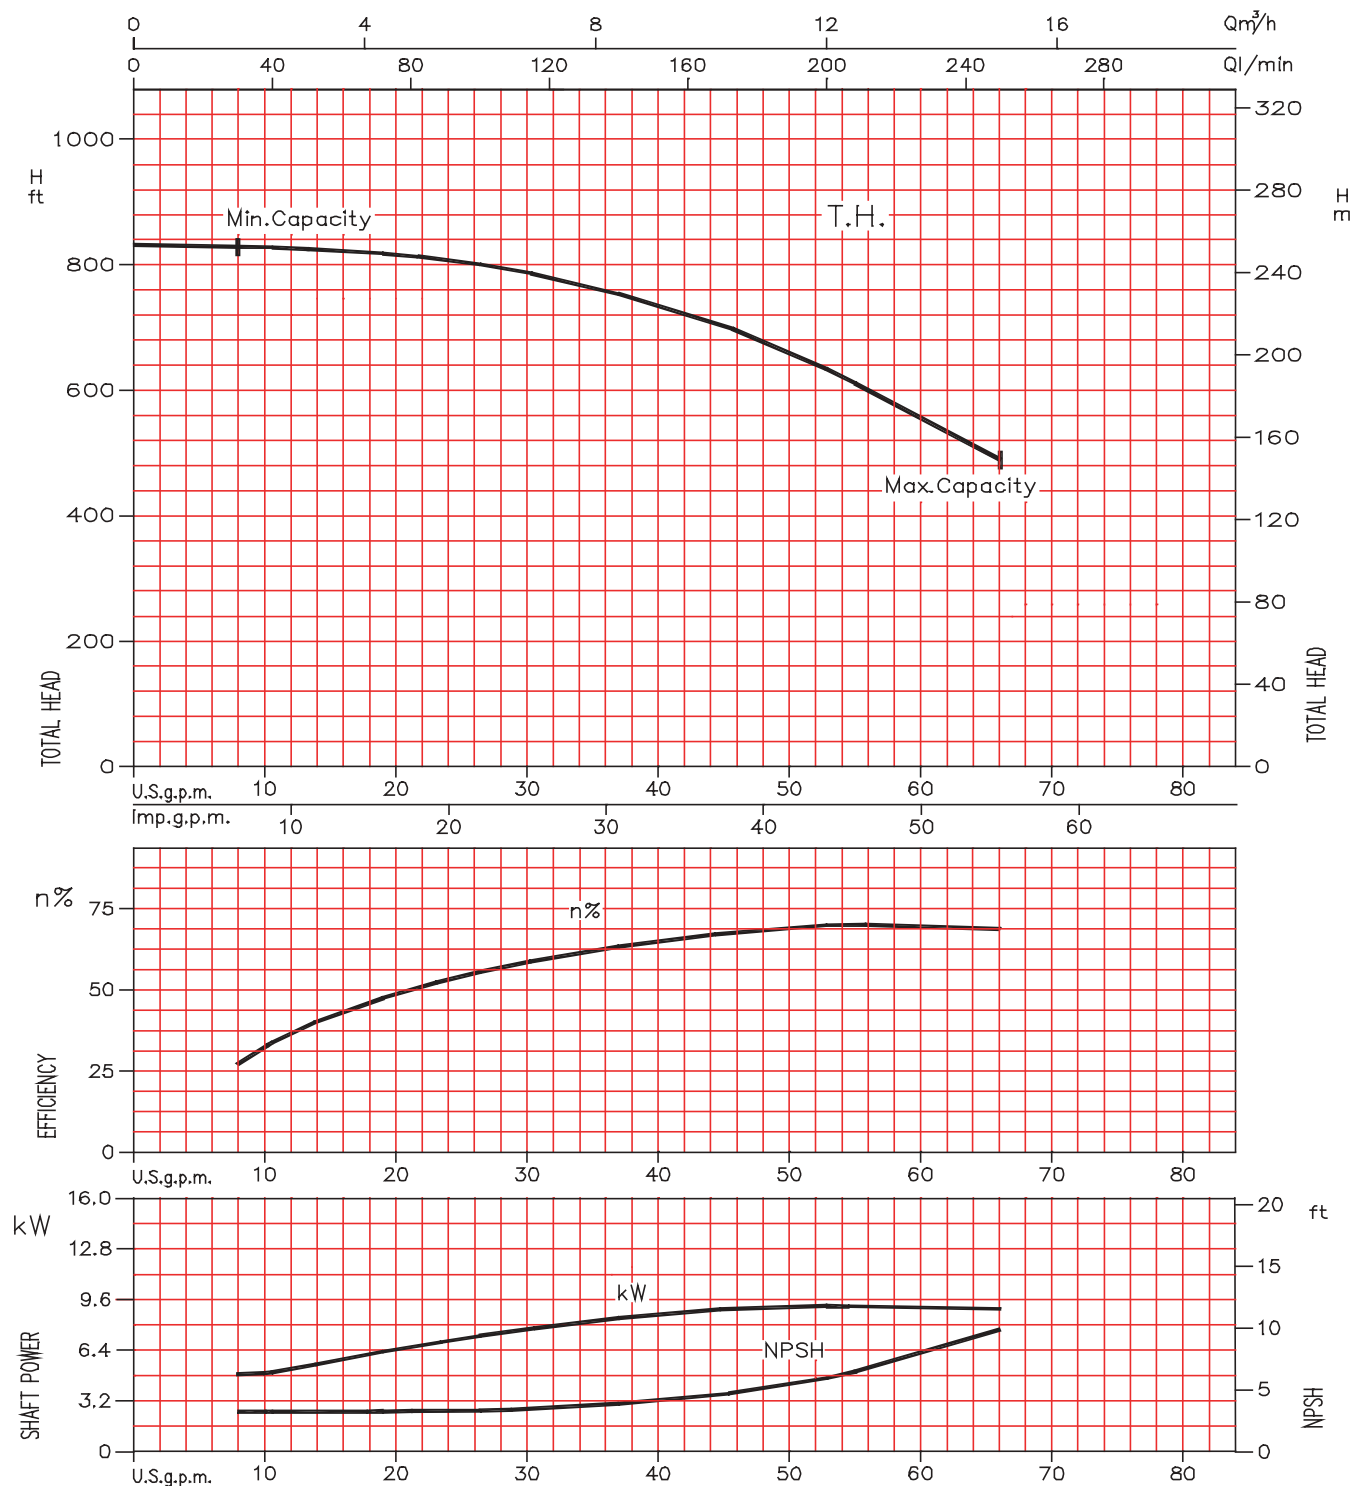

Model EVMU Performance Curves

EBARA Stainless Steel Vertical Multistage

8-162

2-18 1/2 - 5HP

Synchronous Speed: 3450 RPM

250# ANSI 1 1/4" 4-Bolt