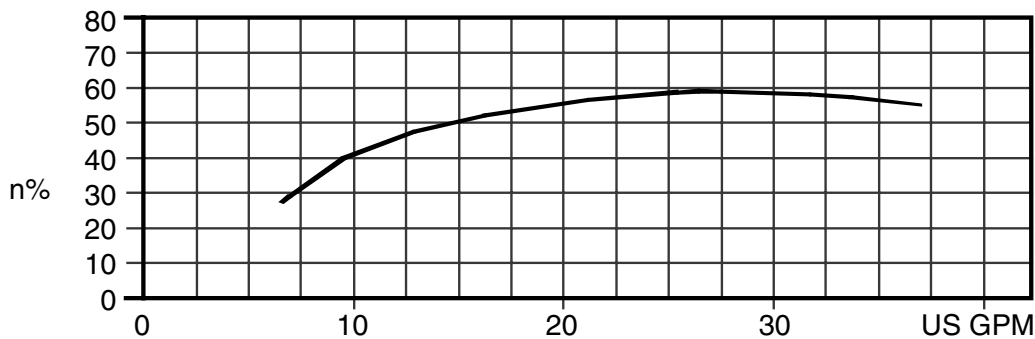

EVMU / EVMUG

Model EVMU

EBARA Stainless Steel Vertical Multistage

Performance Curves

EVMU4 3/4 HP - 7 1/2 HP

EVMU4 2 - EVMU4 16

Synchronous Speed: 3450 RPM

250# ANSI 1 1/4" 4-Bolt

Water Temperature: 20° C