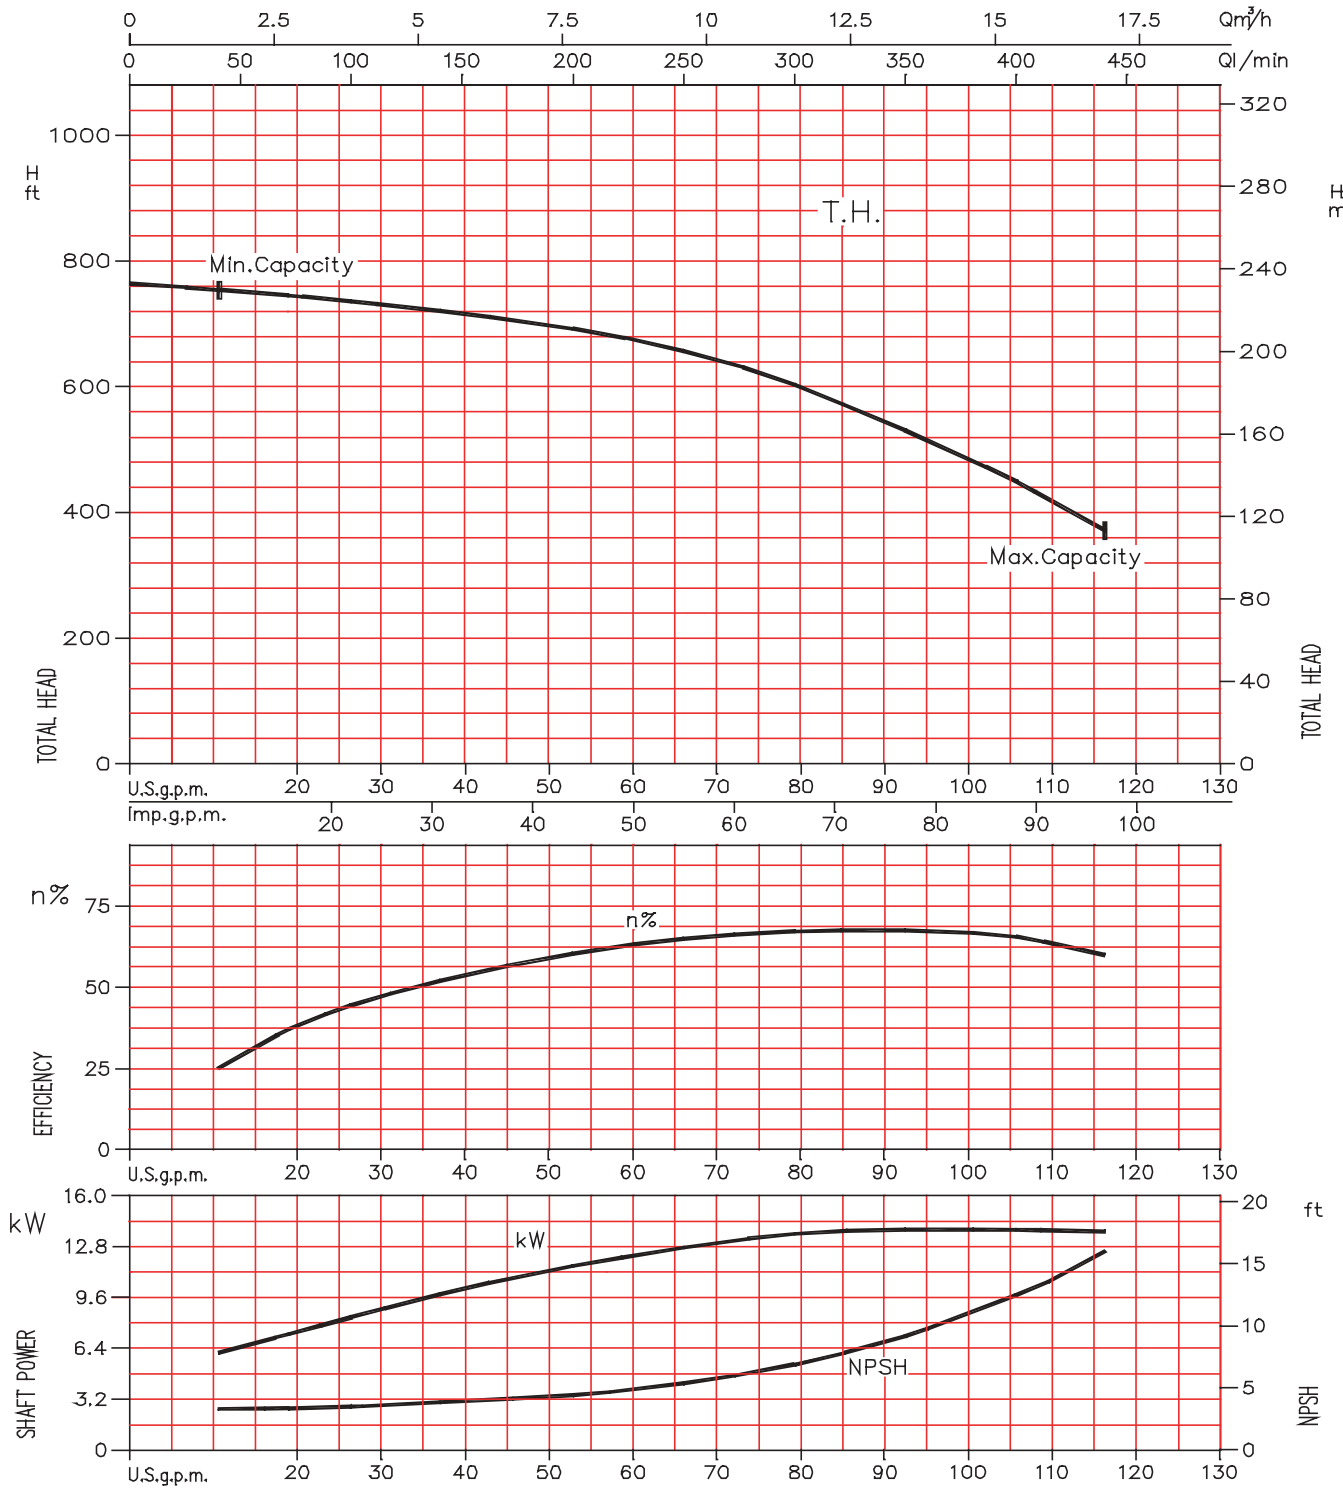

EVMU16-6

Model EVMU
Performance Curves

EBARA Stainless Steel Vertical Multistage

EVMU16-7

EVMU16-8

Model EVMU
Performance Curves

EBARA Stainless Steel Vertical Multistage

EVMU16-10