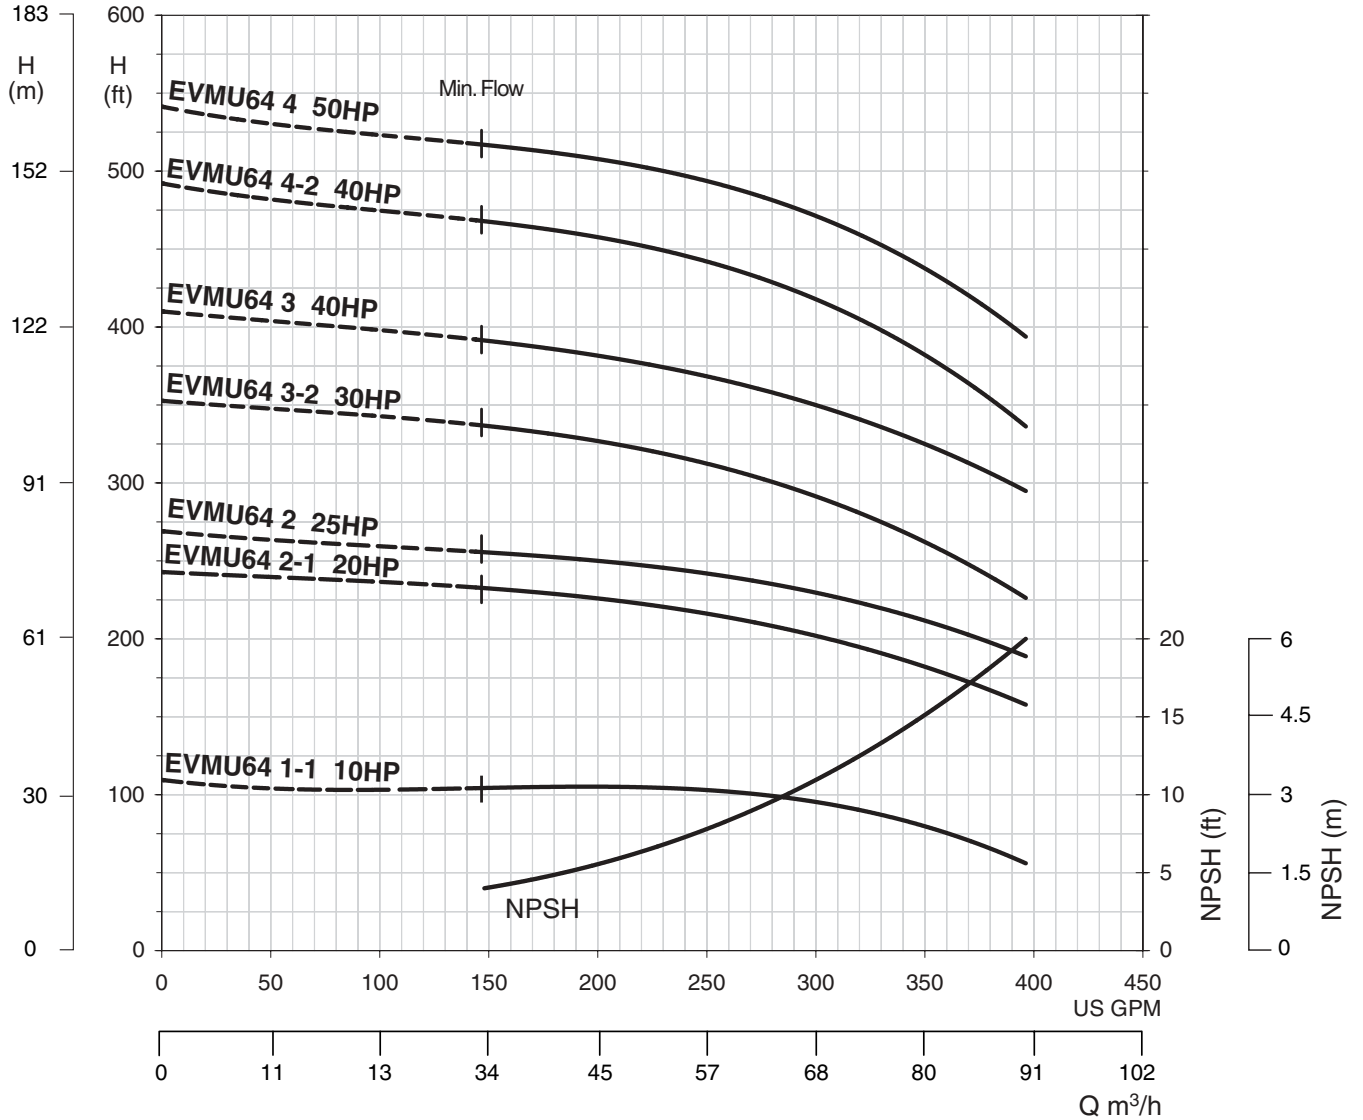

EBARA Stainless Steel Vertical Multistage
EVMUG64 10HP - 50HP

EVMUG64 1-1 – EVMUG64 4

3500RPM

300# 4" ANSI 8-Bolt

Water Temperature: 20° C

Model EVMU
Performance Curves

EBARA Stainless Steel Vertical Multistage