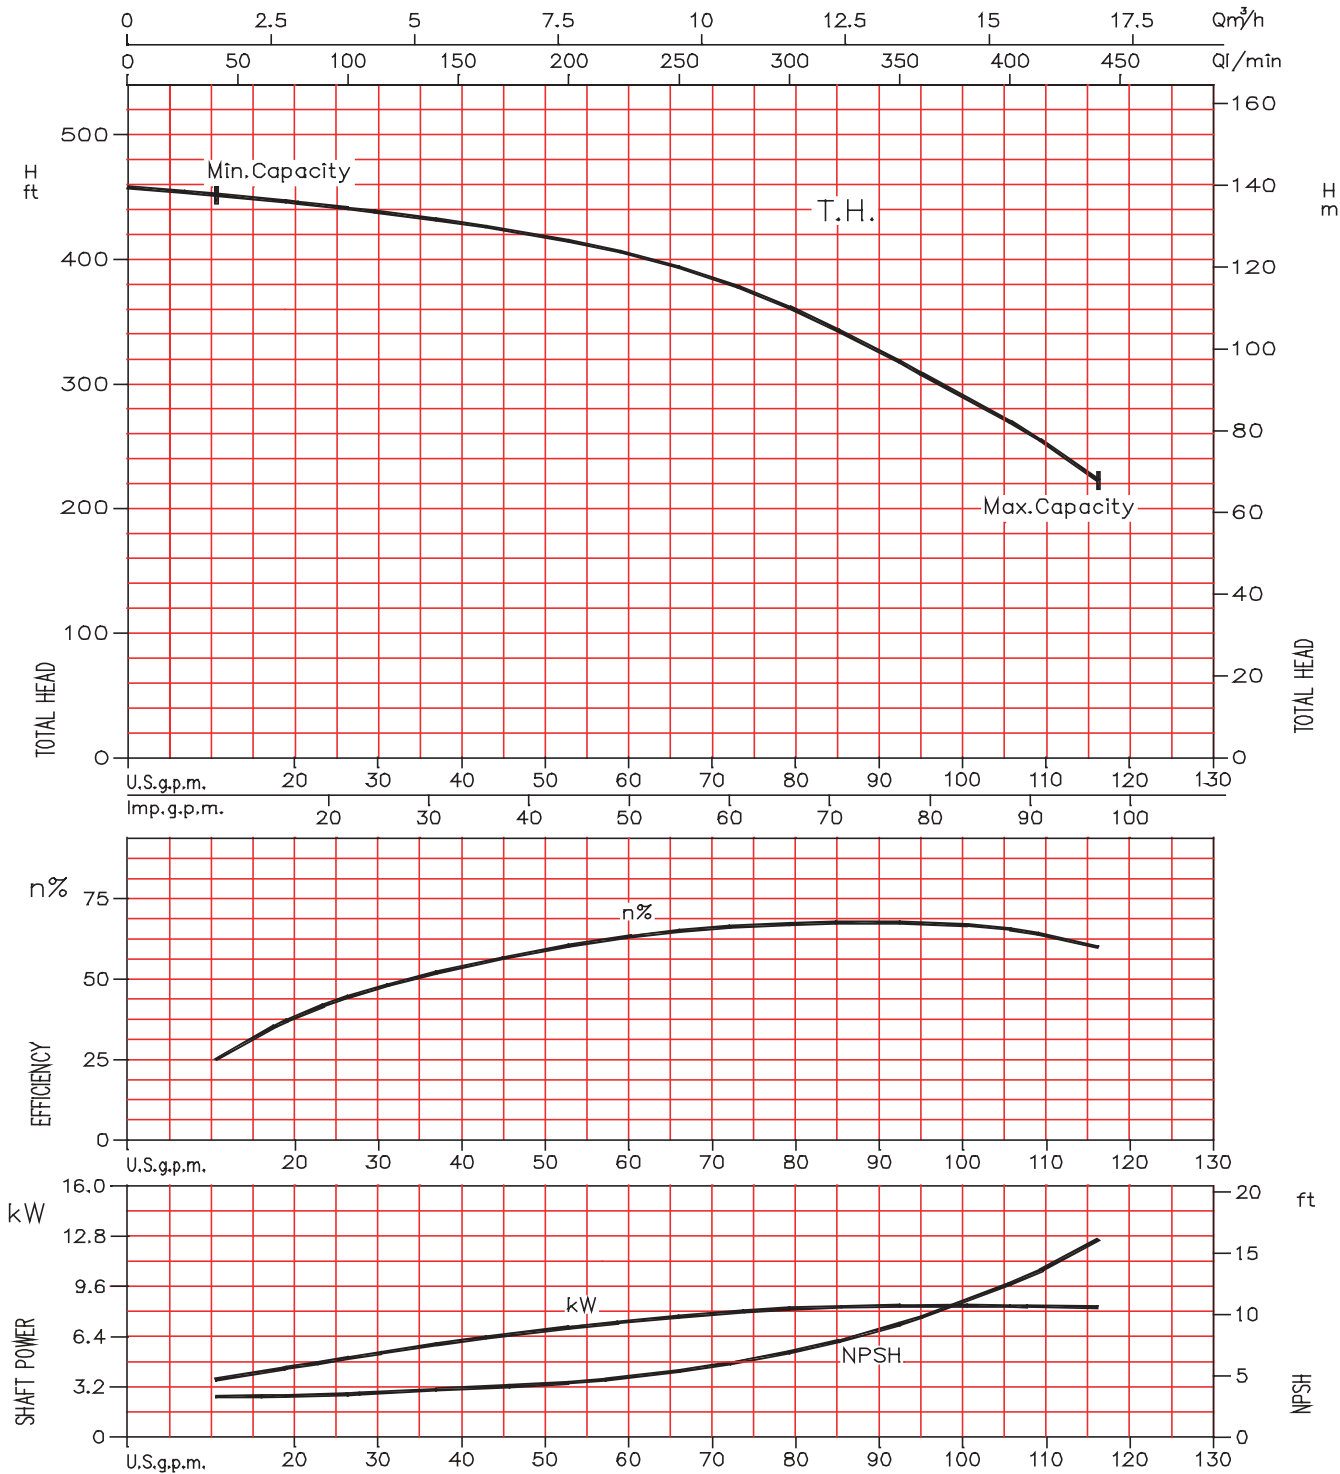

Model EVMU
Performance Curves

EBARA Stainless Steel Vertical Multistage

EVMU16-6