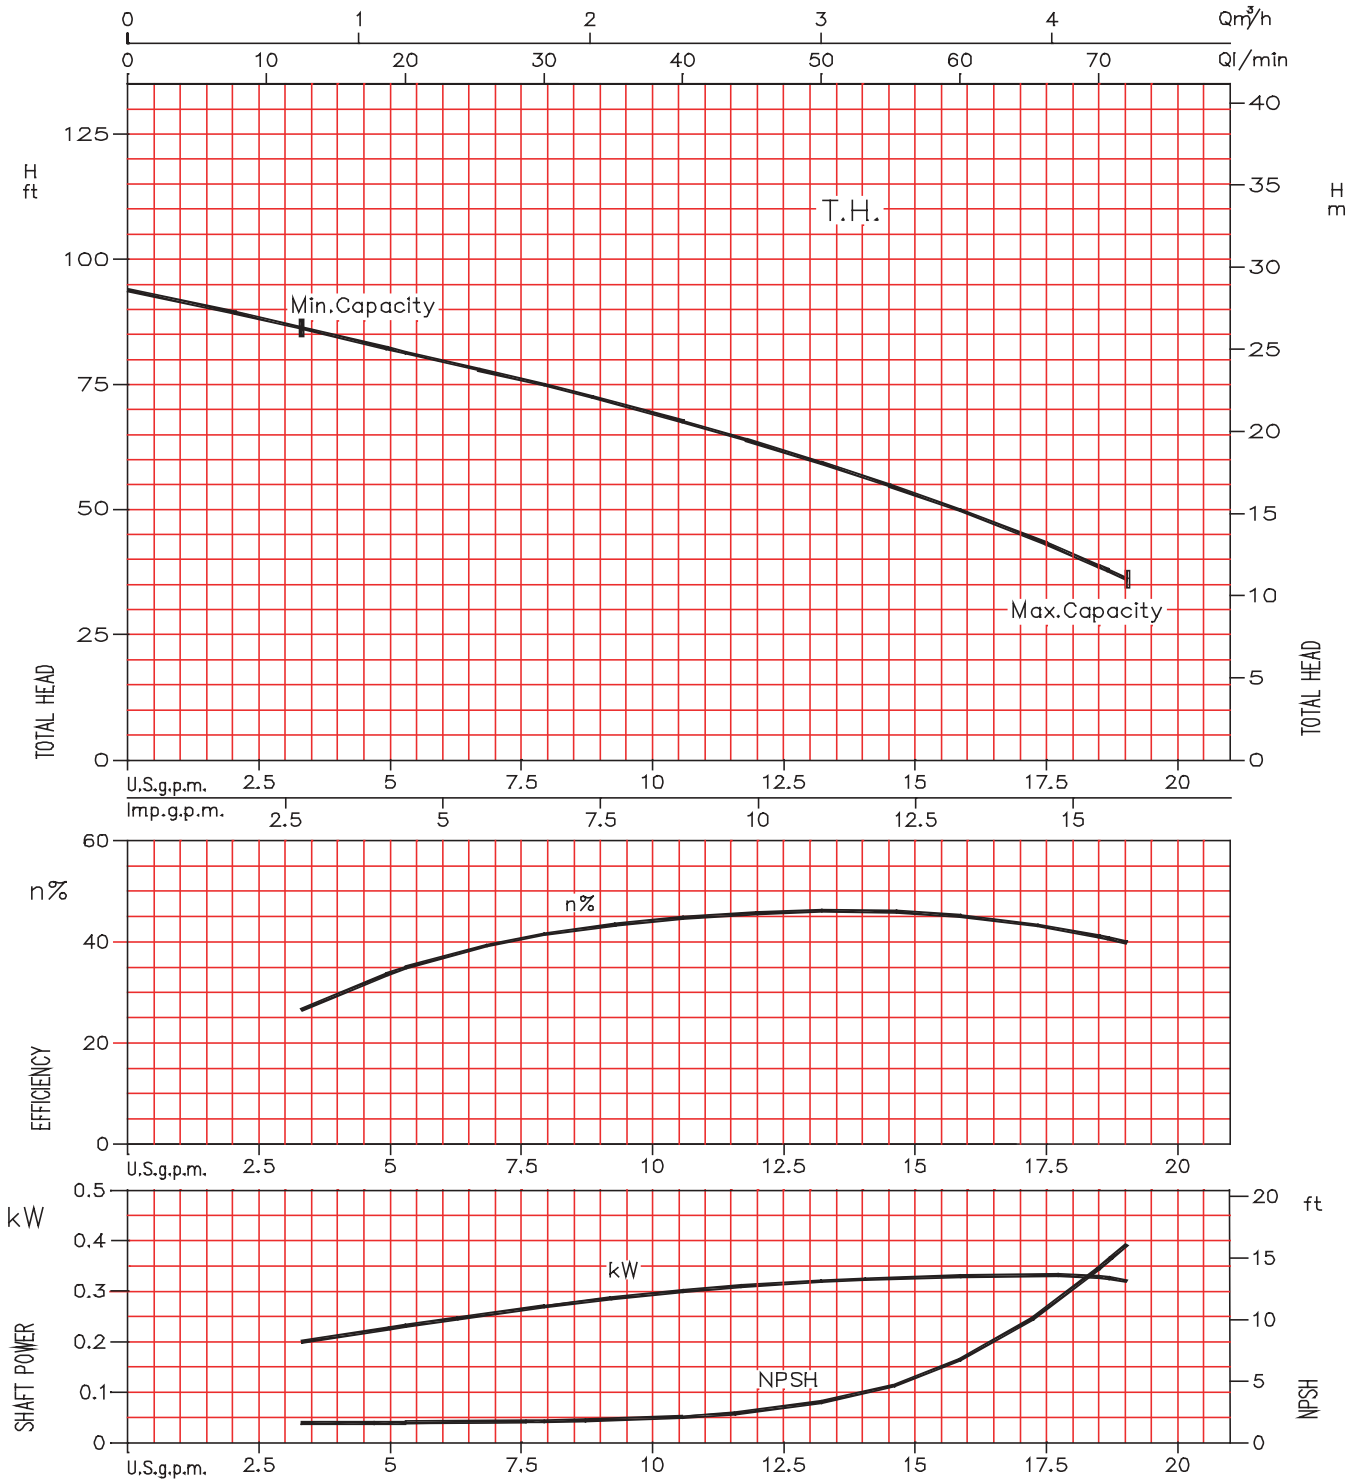

Model EVMU
Performance Curves

EBARA Stainless Steel Vertical Multistage

EVMU2-2