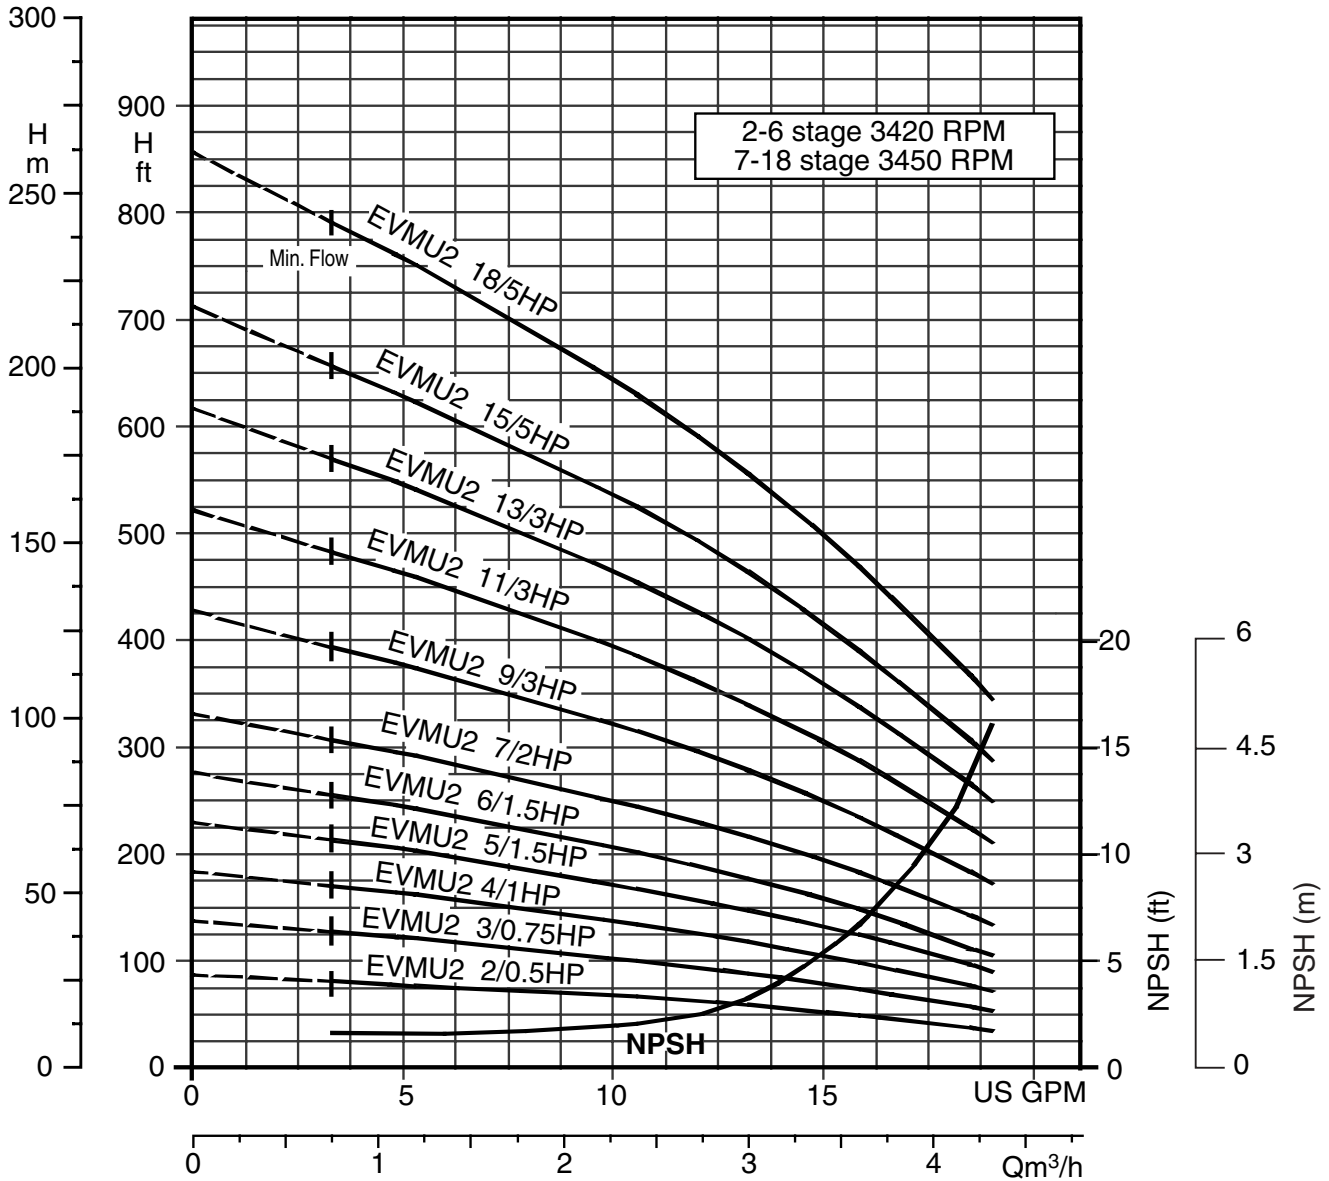

EVMU / EVMUG

Model EVMU

EBARA Stainless Steel Vertical Multistage

Performance Curves

EVMU 2 1/2HP - 5HP

EVMU2 2 - EVMU2 18

Synchronous Speed: 3450 RPM

250# ANSI 1 1/4" 4-Bolt