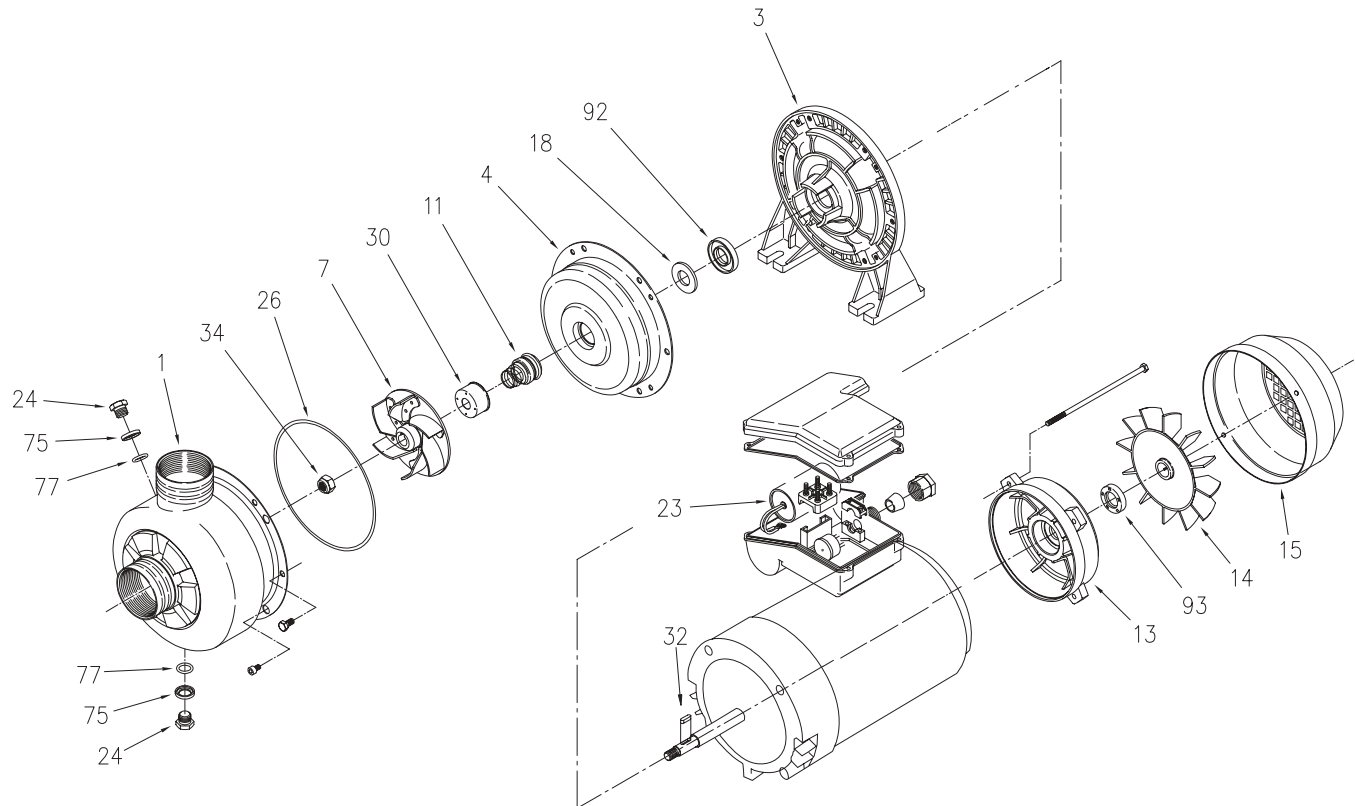

Exploded view

Location No.	Part Name	Material	No. for 1 Unit
1	Casing	304 Stainless Steel	1
3	Motor bracket	Aluminum	1
4	Casing cover	304 Stainless Steel	1
7	Impeller	304 Stainless Steel	1
11	Mechanical seal	Carbon/Ceramic/NBR	1
14	Fan	Polypropolene	1
15	Fan cover	Steel	1
18	Casing Ring	—	1
23	Capacitor	Single phase only	1
24	Priming plug/Drain plug	303 Stainless Steel	2
26	O-ring	NBR	2
30	Splash ring	304 Stainless Steel	1
32	Key	304 Stainless Steel	1
34	Impeller nut	304 Stainless Steel	1
75	Washer	304 Stainless Steel	2
77	O-ring	NBR	2
92	Lip seal (Pump side)	—	1
93	Lip seal (Fan side)	—	1