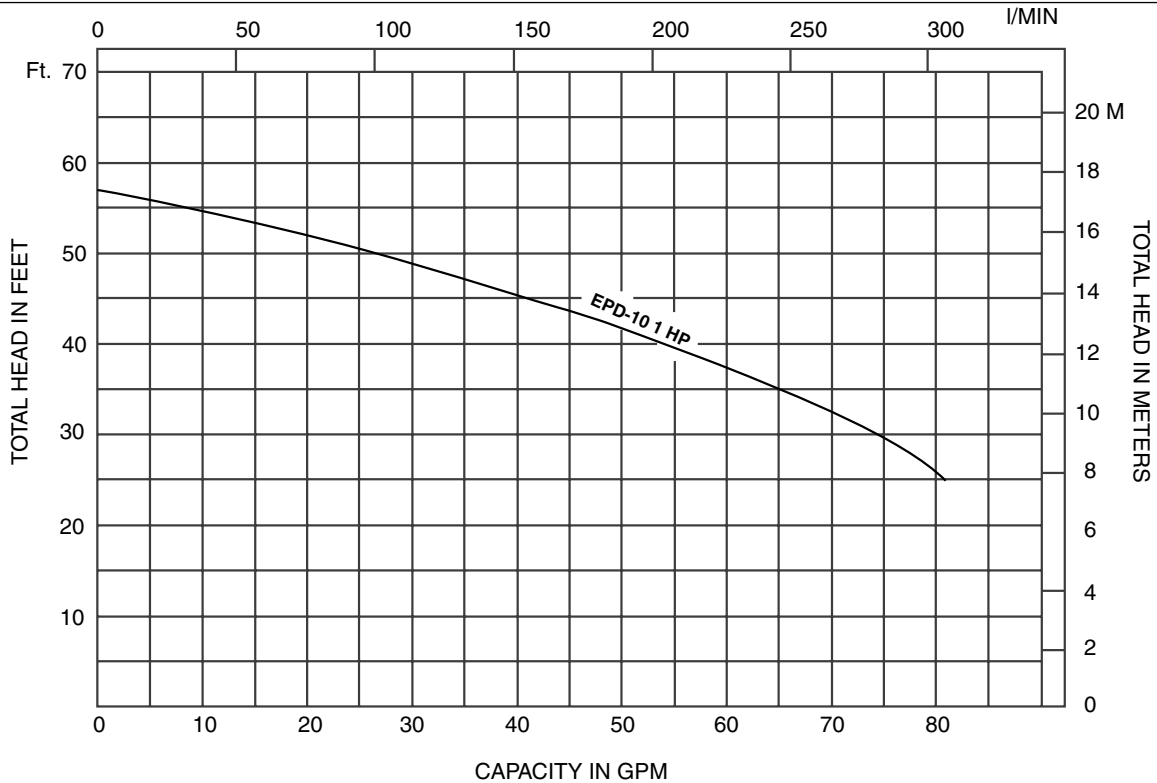

PRO Drainer Performance Curve

Performance Curves

EPPD-3, EPD-3 (1/3HP) Synchronous Speed: 3600 RPM

EPD-5 (1/2HP) Synchronous Speed: 3600 RPM

**PRO Drainer
Performance Curves**

EBARA Submersible Stainless Steel Pumps

EPD-7 (3/4HP) Synchronous Speed: 3600 RPM

EPD-10 (1HP) Synchronous Speed: 3600 RPM

EPD-15 (1½HP) Synchronous Speed: 3600 RPM