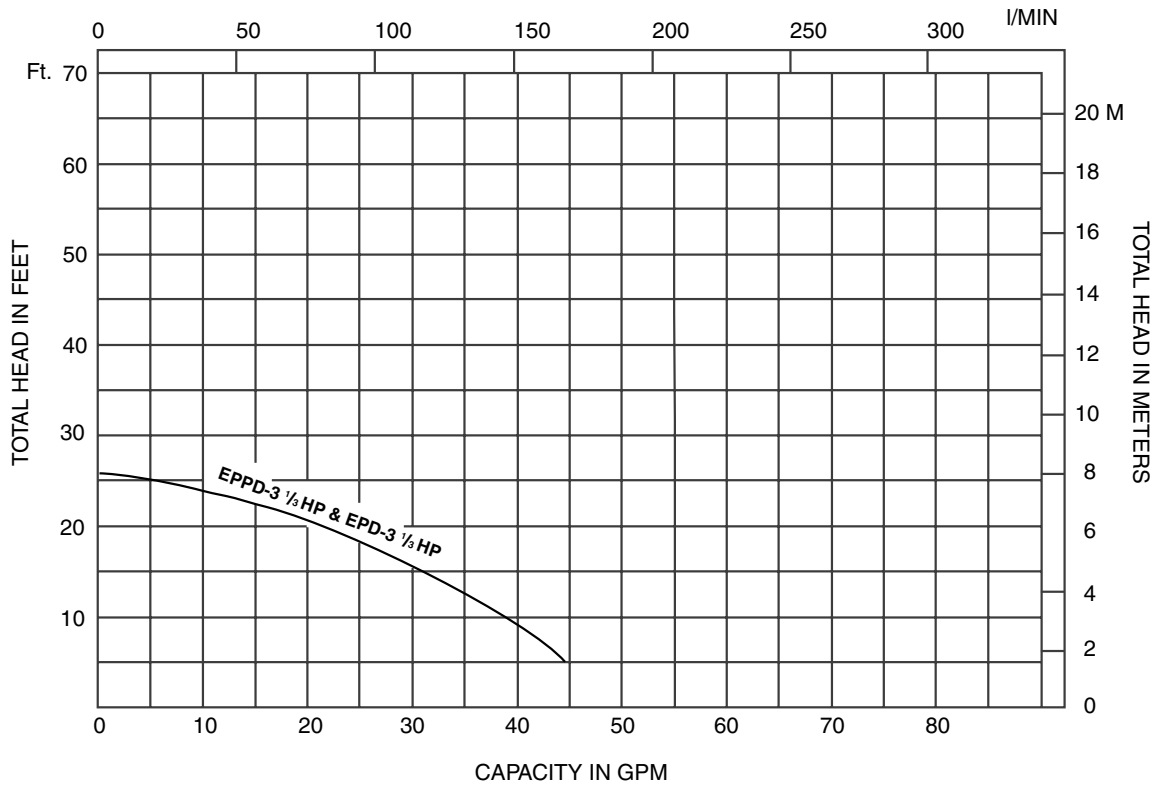

PRO Drainer Performance Curve

Performance Curves

EPPD-3, EPD-3 (1/3HP) Synchronous Speed: 3600 RPM

EPD-5 (1/2HP) Synchronous Speed: 3600 RPM

**PRO Drainer
Performance Curves**

EBARA Submersible Stainless Steel Pumps

EPD-7 (3/4HP) Synchronous Speed: 3600 RPM

EPD-10 (1HP) Synchronous Speed: 3600 RPM

EPD-15 (1½HP) Synchronous Speed: 3600 RPM