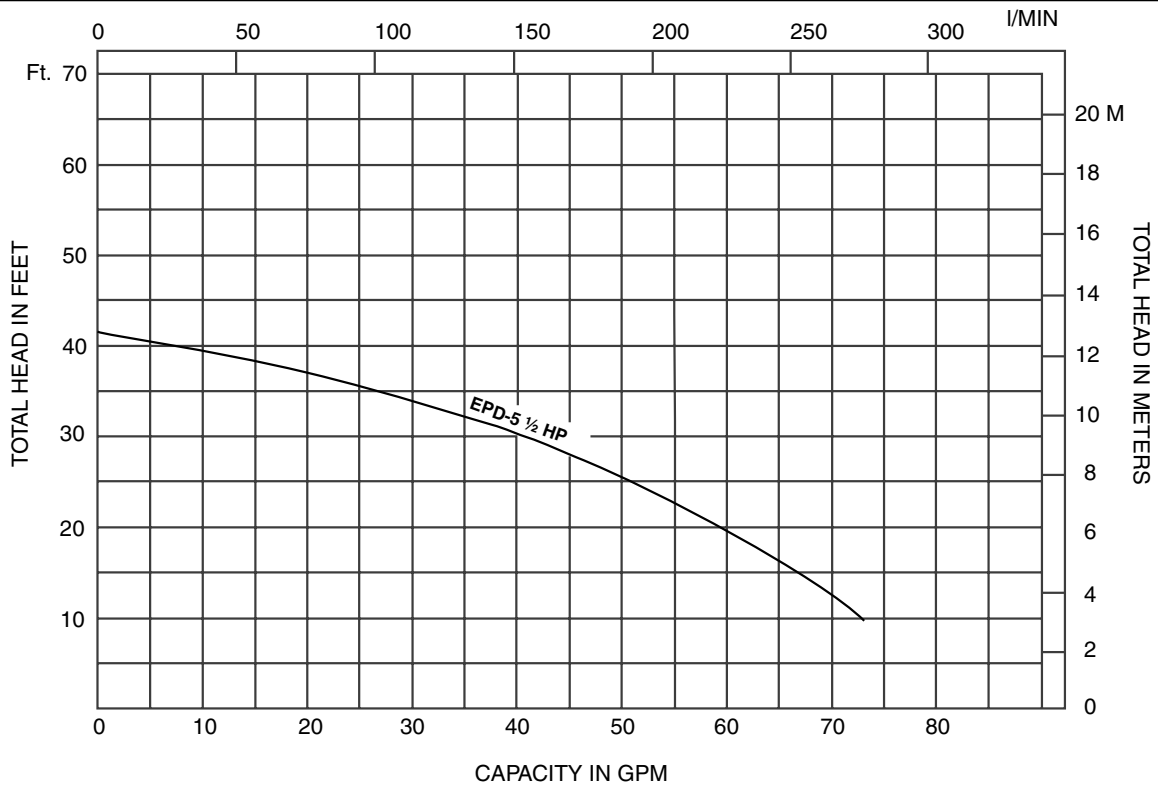

PRO Drainer Performance Curve

Performance Curves

EPPD-3, EPD-3 (1/3HP) Synchronous Speed: 3600 RPM

EPD-5 (1/2HP) Synchronous Speed: 3600 RPM

**PRO Drainer
Performance Curves**

EBARA Submersible Stainless Steel Pumps

EPD-7 (3/4HP) Synchronous Speed: 3600 RPM

EPD-10 (1HP) Synchronous Speed: 3600 RPM

EPD-15 (1½HP) Synchronous Speed: 3600 RPM