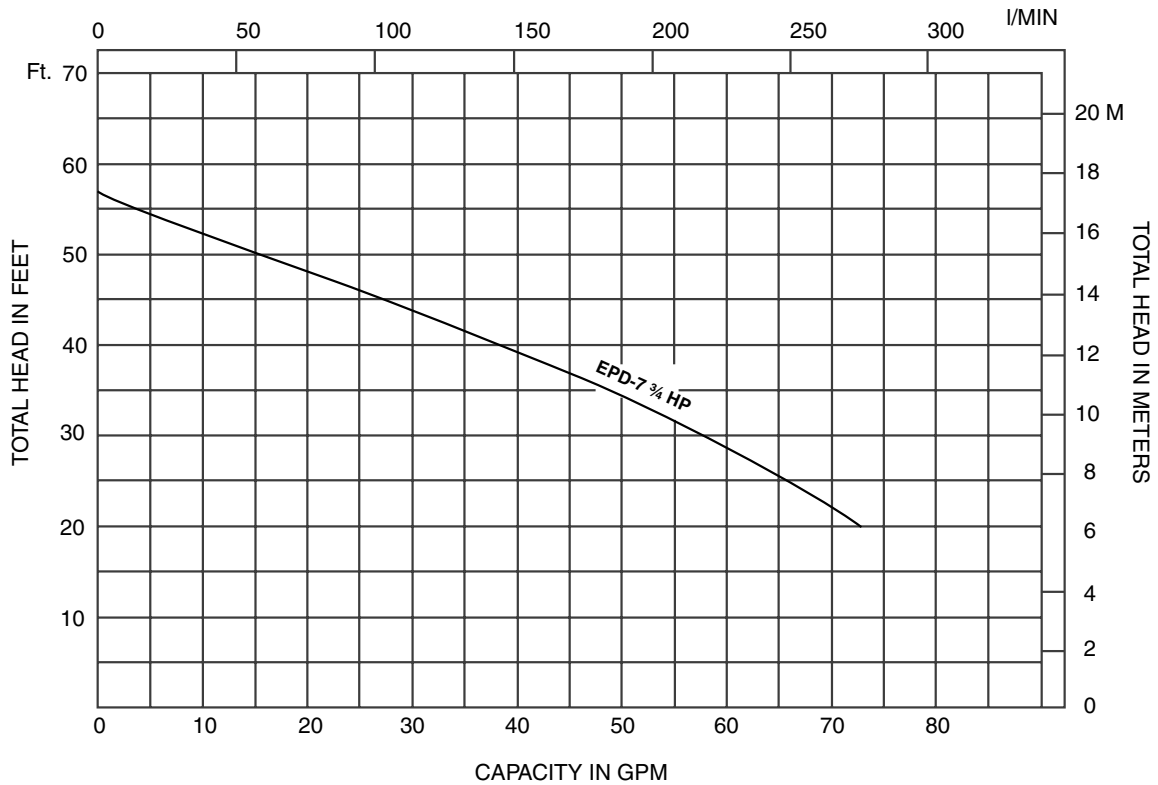

PRO Drainer Performance Curve

Performance Curves

EPPD-3, EPD-3 (1/3HP) Synchronous Speed: 3600 RPM

EPD-5 (1/2HP) Synchronous Speed: 3600 RPM

**PRO Drainer
Performance Curves**

EBARA Submersible Stainless Steel Pumps

EPD-7 (3/4HP) Synchronous Speed: 3600 RPM

EPD-10 (1HP) Synchronous Speed: 3600 RPM

EPD-15 (1½HP) Synchronous Speed: 3600 RPM