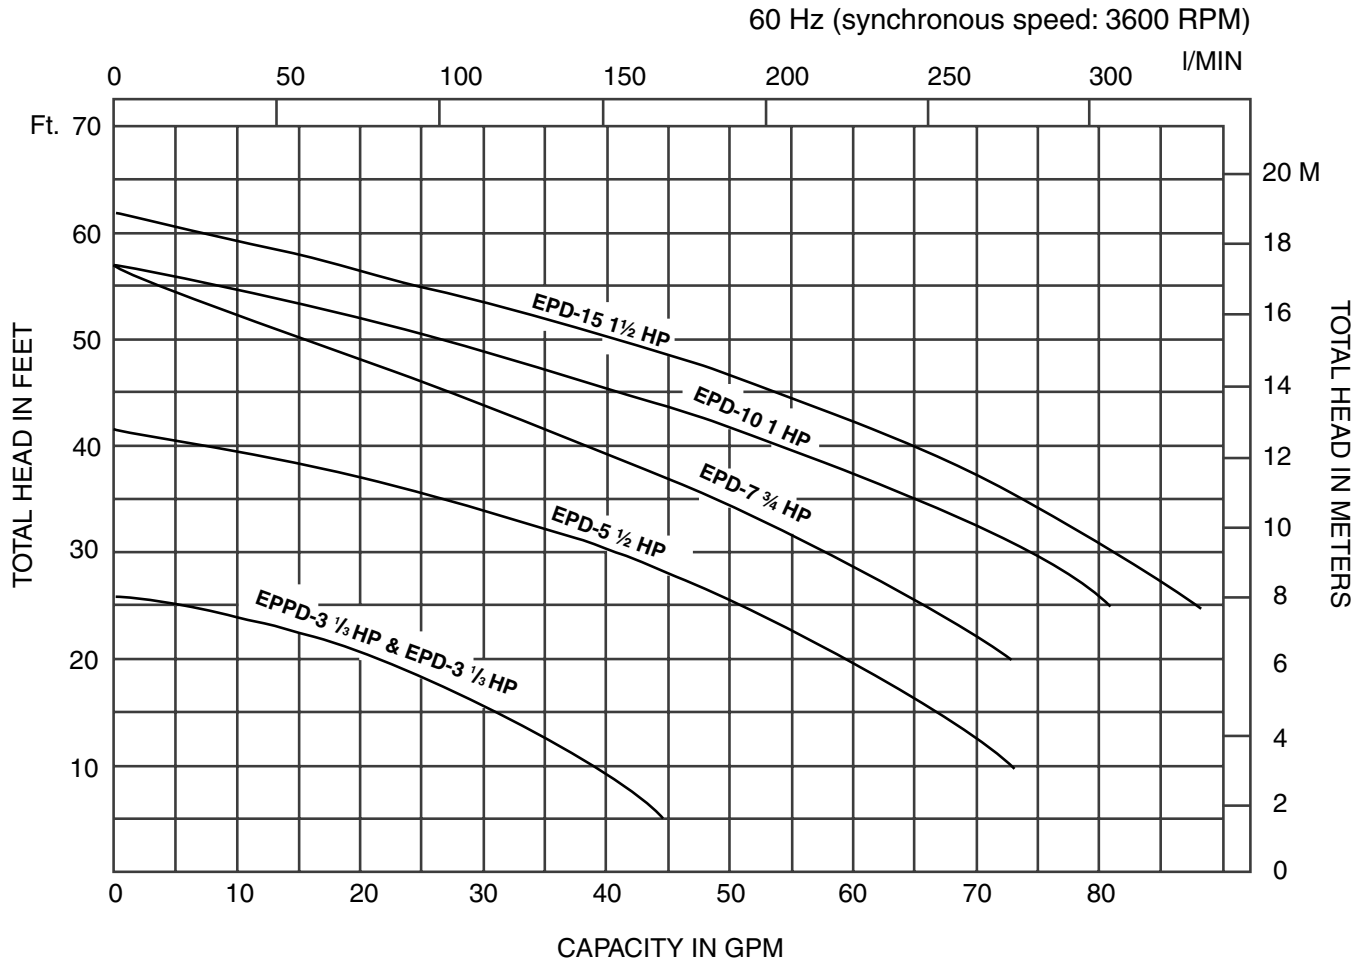

PRO Drainer Performance Curve

Performance Curves

EPPD-3, EPD-3 (1/3HP) Synchronous Speed: 3600 RPM

EPD-5 (1/2HP) Synchronous Speed: 3600 RPM

**PRO Drainer
Performance Curves**

EBARA Submersible Stainless Steel Pumps

EPD-7 (3/4HP) Synchronous Speed: 3600 RPM

EPD-10 (1HP) Synchronous Speed: 3600 RPM

EPD-15 (1½HP) Synchronous Speed: 3600 RPM