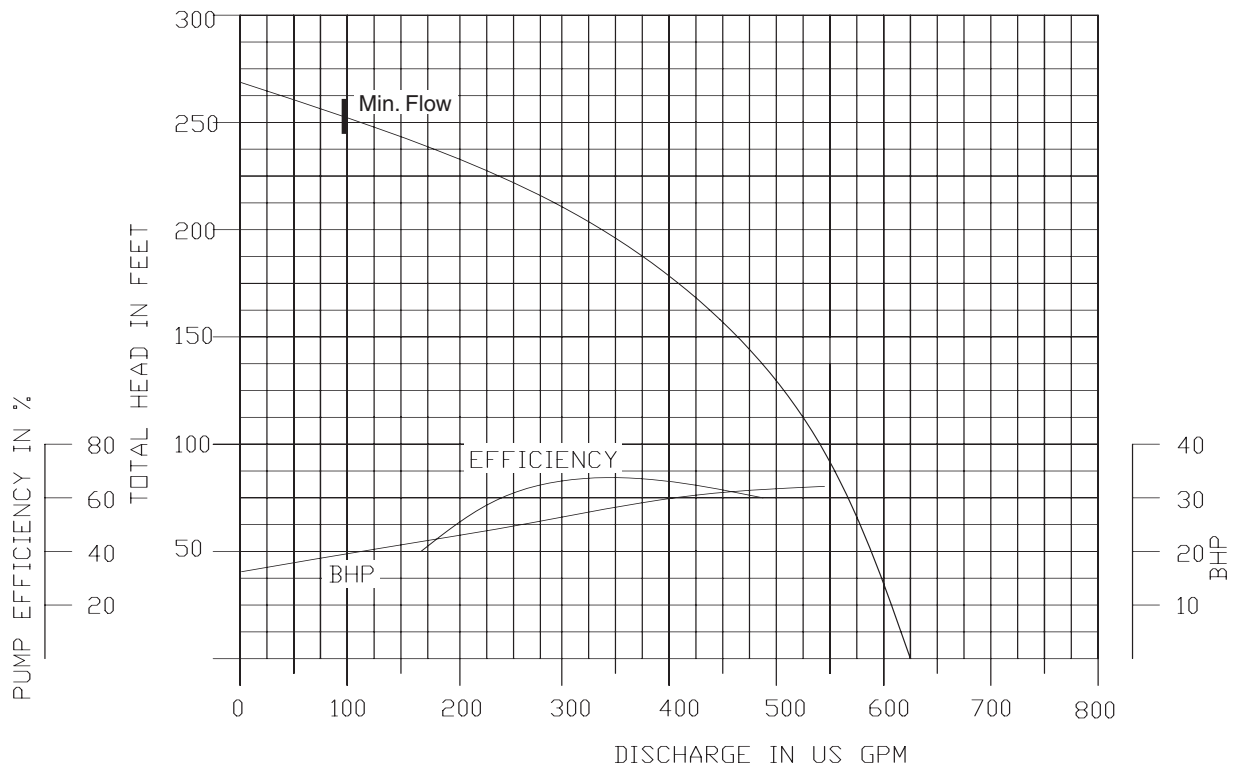

**6" NPT Discharge**

**Performance Curves**

**150DWPM635 (35HP)**

**3400 RPM**

**6" NPT Discharge**

**200DWP635 (35HP)**

**3400 RPM**

**8" NPT Discharge**

**Performance Curves**

**150DWPM658 (58HP)**

**3400 RPM**

**6" NPT Discharge**

**200DWP658 (58HP)**

**3400 RPM**

**8" NPT Discharge**