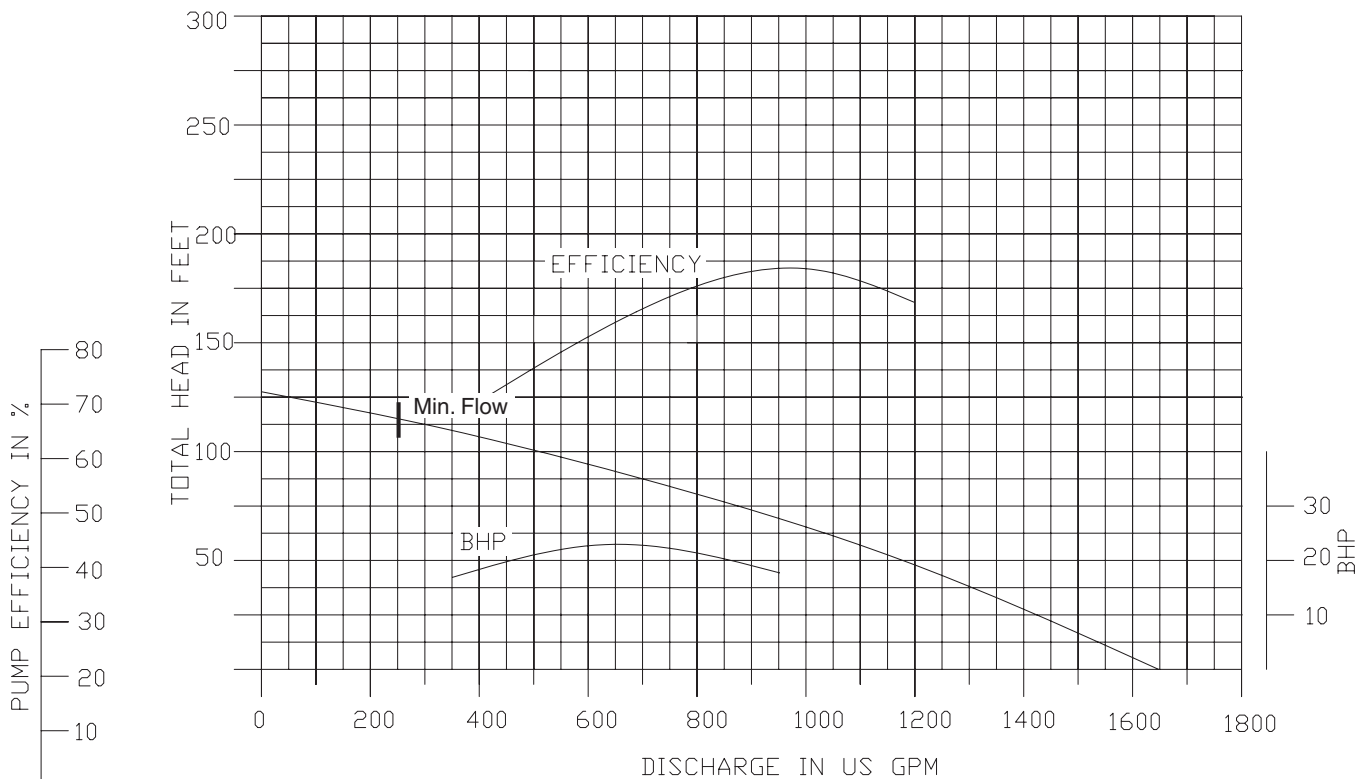

150DWP625 (25HP)

3400 RPM

6" NPT Discharge