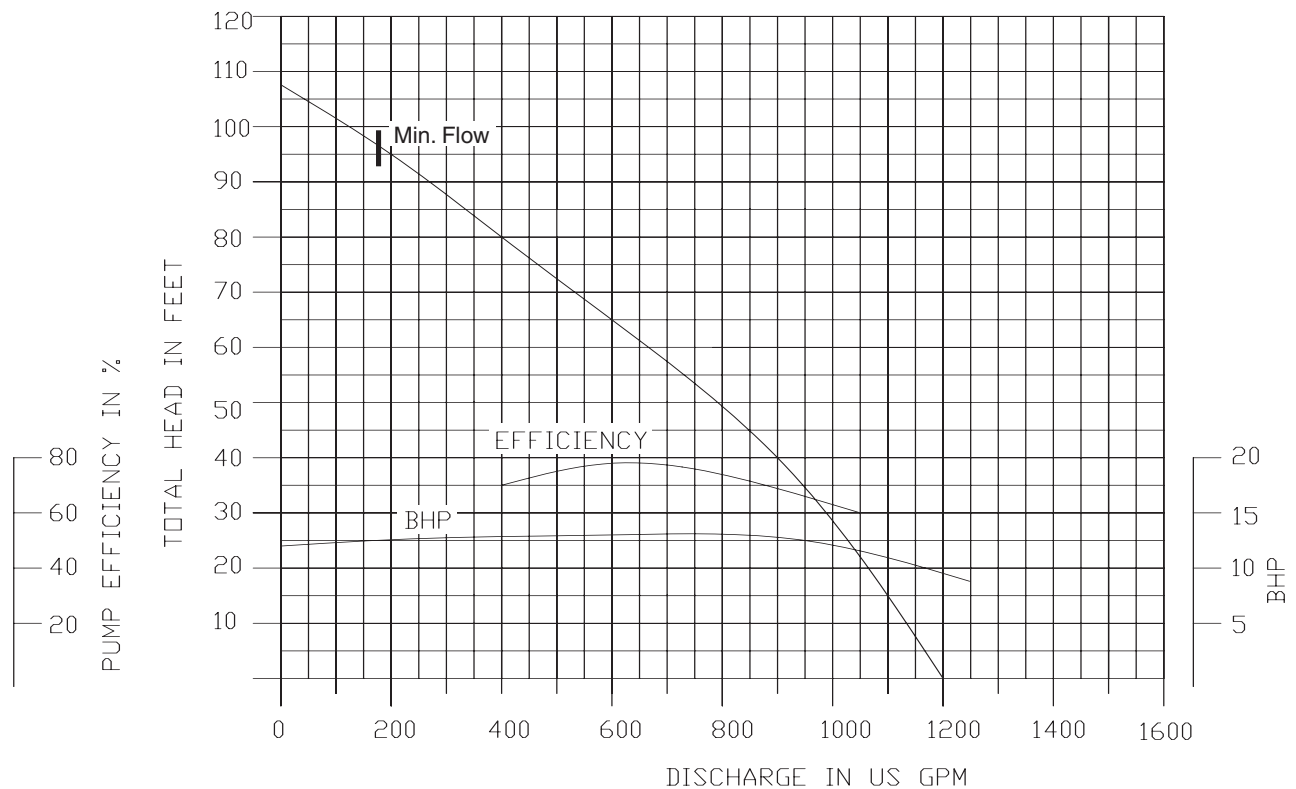

150DWP616 (16HP)

3400 RPM

6" NPT Discharge