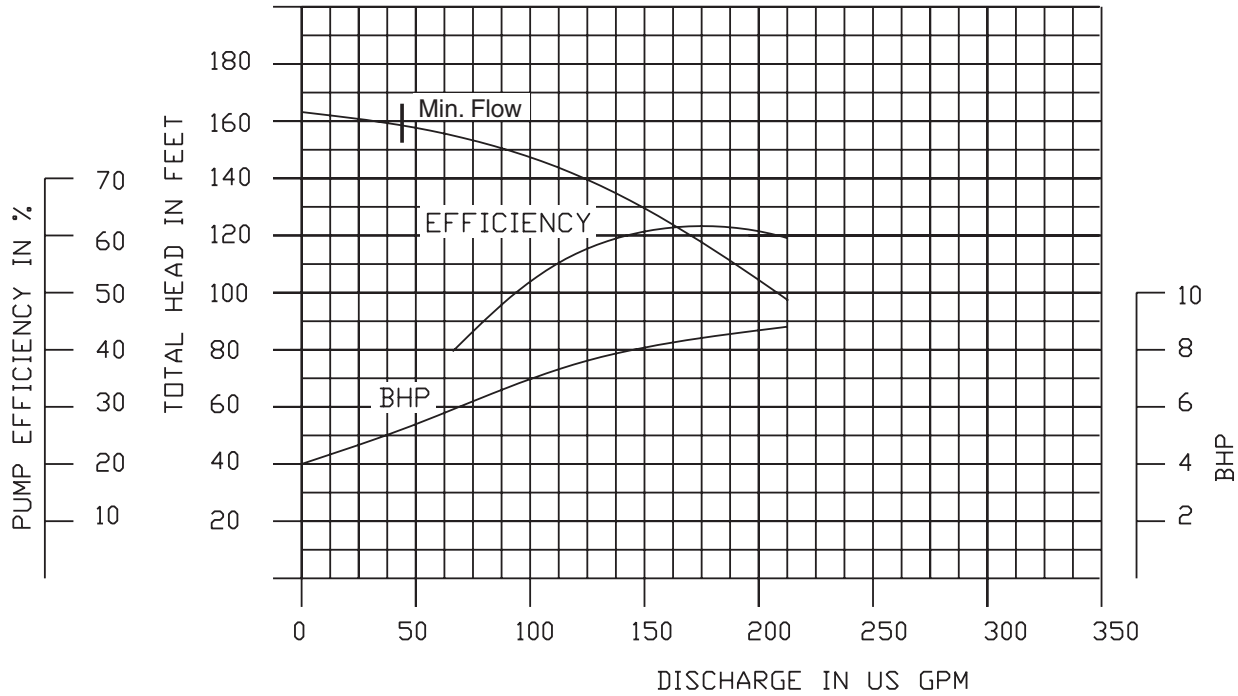

**3" NPT Discharge**

**100DWP67.5 (7.5HP)**

**3450RPM**

**4" NPT Discharge**

Performance Curves

80DWPM610 (10HP)

3450 RPM

3" NPT Discharge