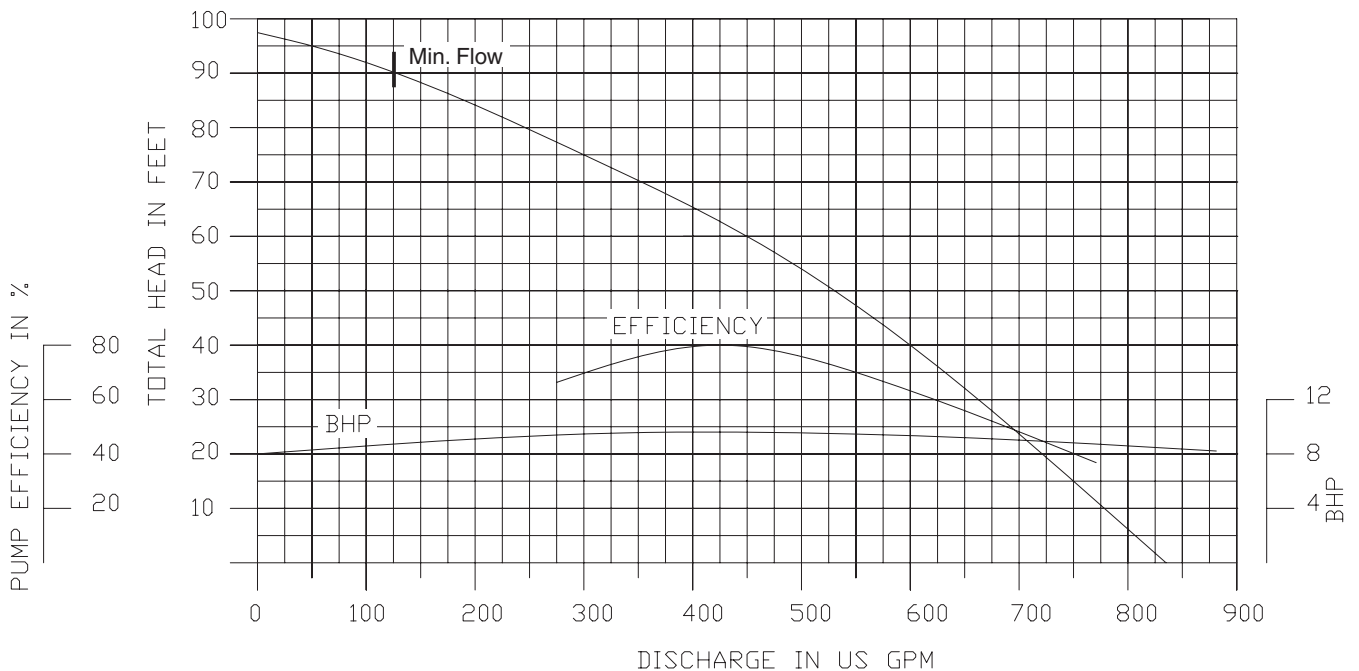

100DWP610 (10HP)

3450 RPM

4" NPT Discharge