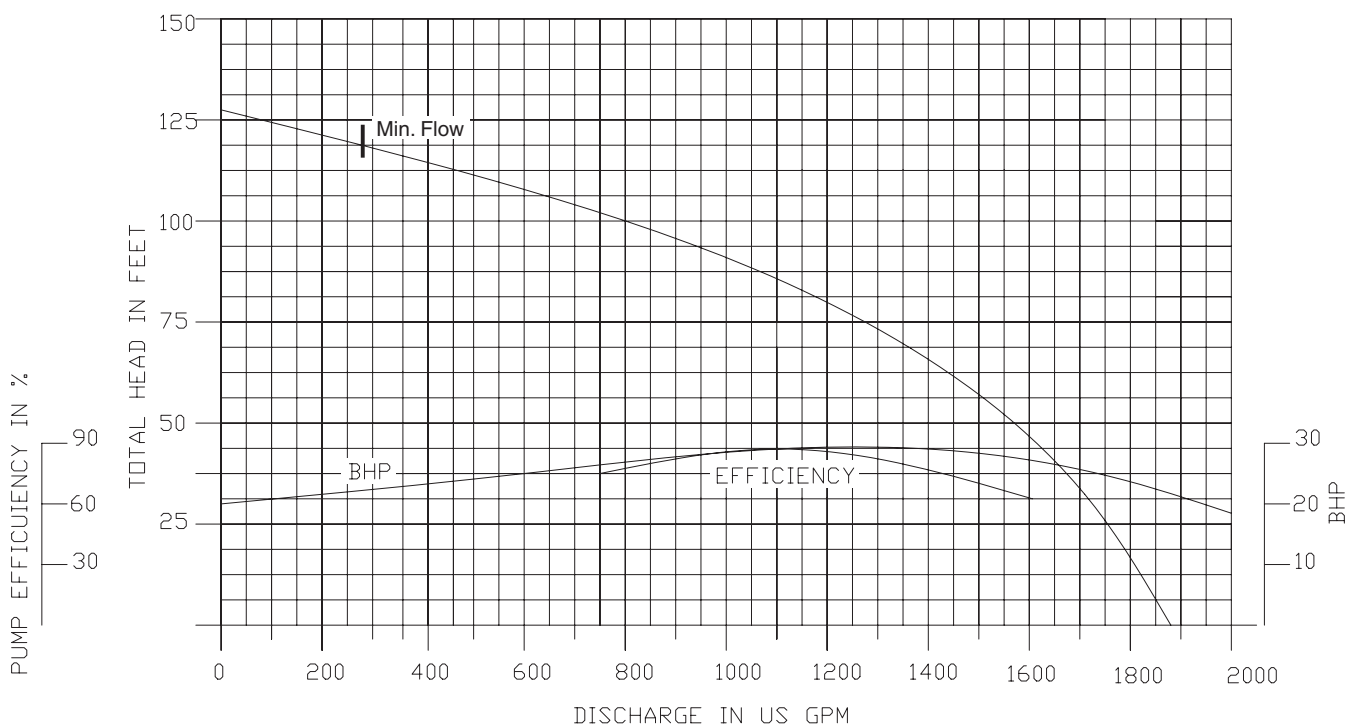

**6" NPT Discharge**

**Performance Curves**

**150DWPM635 (35HP)**

**3400 RPM**

**6" NPT Discharge**

**200DWP635 (35HP)**

**3400 RPM**

**8" NPT Discharge**

**Performance Curves**

**150DWPM658 (58HP)**

**3400 RPM**

**6" NPT Discharge**

**200DWP658 (58HP)**

**3400 RPM**

**8" NPT Discharge**