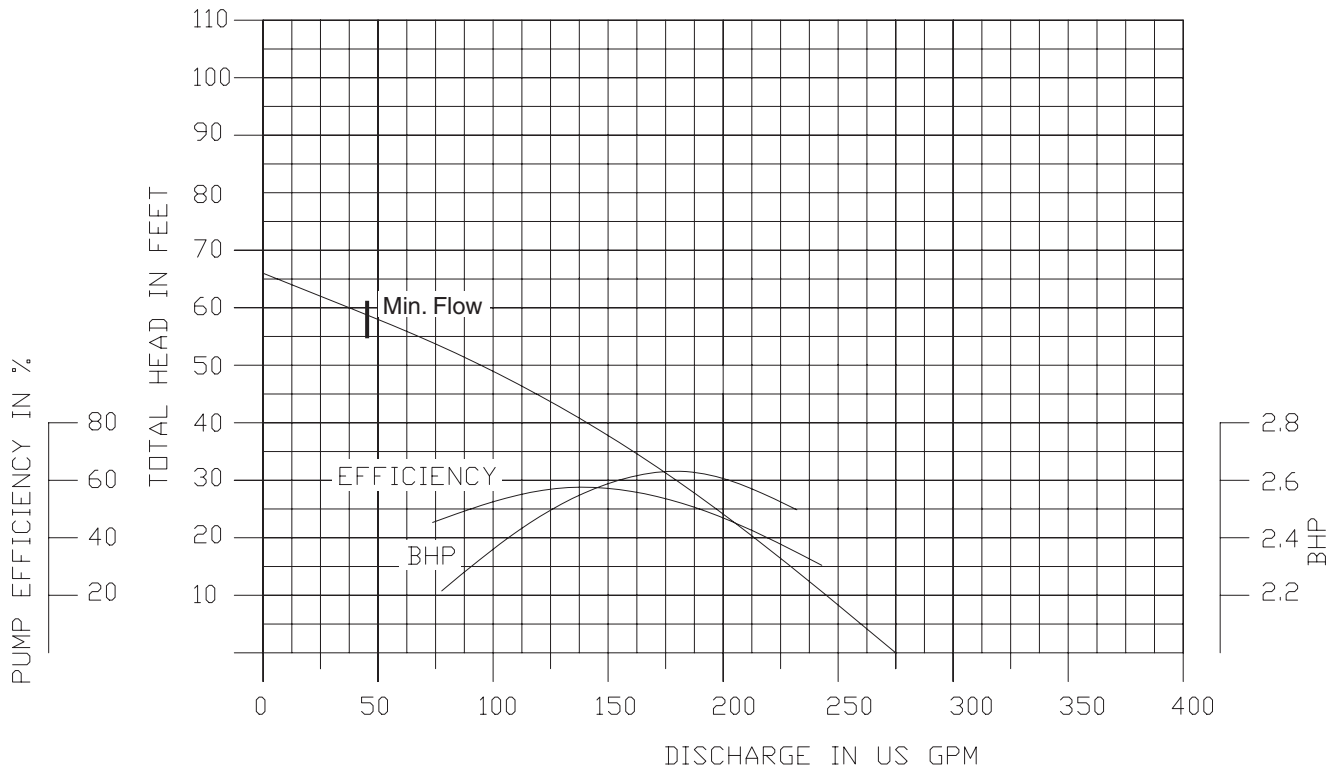

**Performance Curves**

**50DWP61.3 (1.3HP)**

**3450 RPM**

**2" NPT Discharge**

**50DWPM61.5 (1.5HP)**

**3450RPM**

**2" NPT Discharge**

**Performance Curves**

**50DWP62 (2HP)**

**3450 RPM**

**2" NPT Discharge**

**50DWPM62 (2HP)**

**3450RPM**

**2" NPT Discharge**

**Performance Curves**

**80DWP63 (3HP)**

**3450 RPM**

**3" NPT Discharge**

**80DWP65 (5HP)**

**3450 RPM**

**3" NPT Discharge**

**Performance Curves**

**80DWPM65 (5HP)**

**3450 RPM**