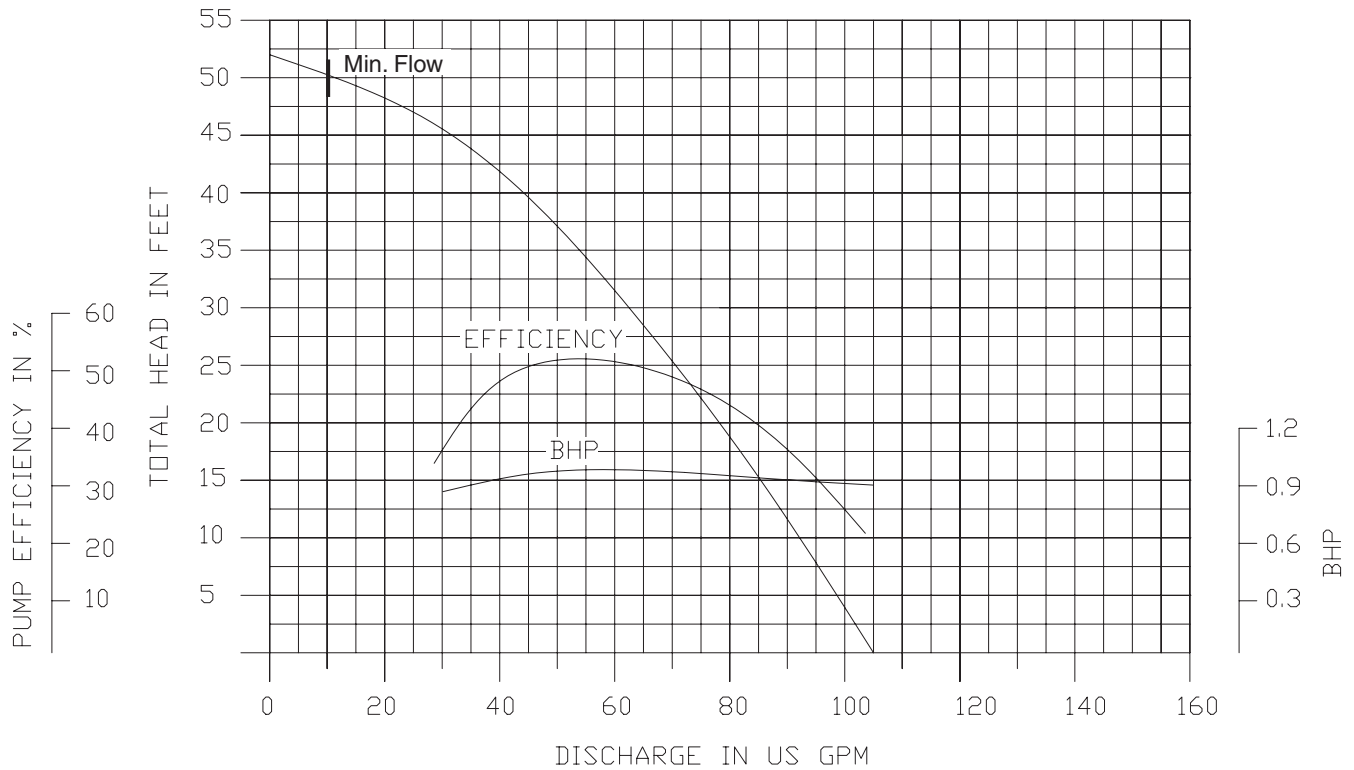

**Performance Curves**

**50DWP61.3 (1.3HP)**

**3450 RPM**

**2" NPT Discharge**

**50DWPM61.5 (1.5HP)**

**3450RPM**

**2" NPT Discharge**

**Performance Curves**