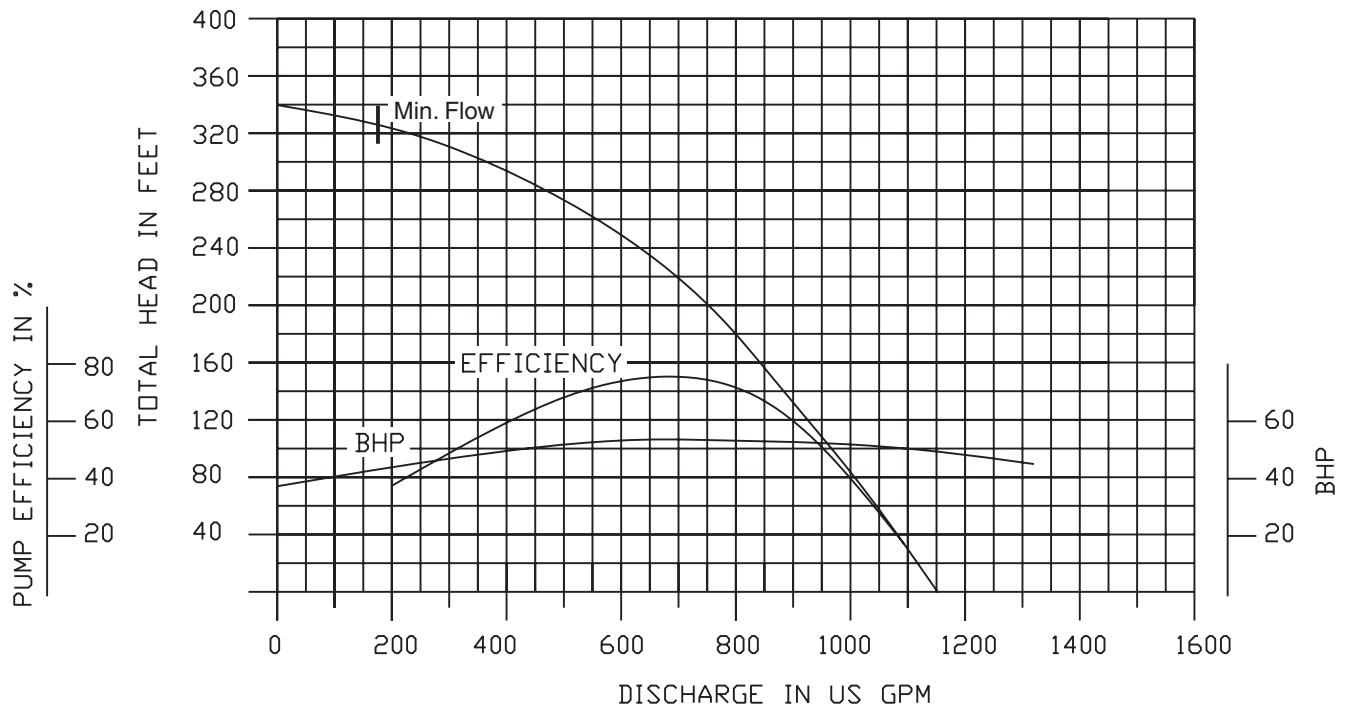

**6" NPT Discharge**

**Performance Curves**

**150DWPM635 (35HP)**

**3400 RPM**

**6" NPT Discharge**

**200DWP635 (35HP)**

**3400 RPM**

**8" NPT Discharge**

**Performance Curves**

**150DWPM658 (58HP)**

**3400 RPM**

**6" NPT Discharge**

**200DWP658 (58HP)**

**3400 RPM**

**8" NPT Discharge**