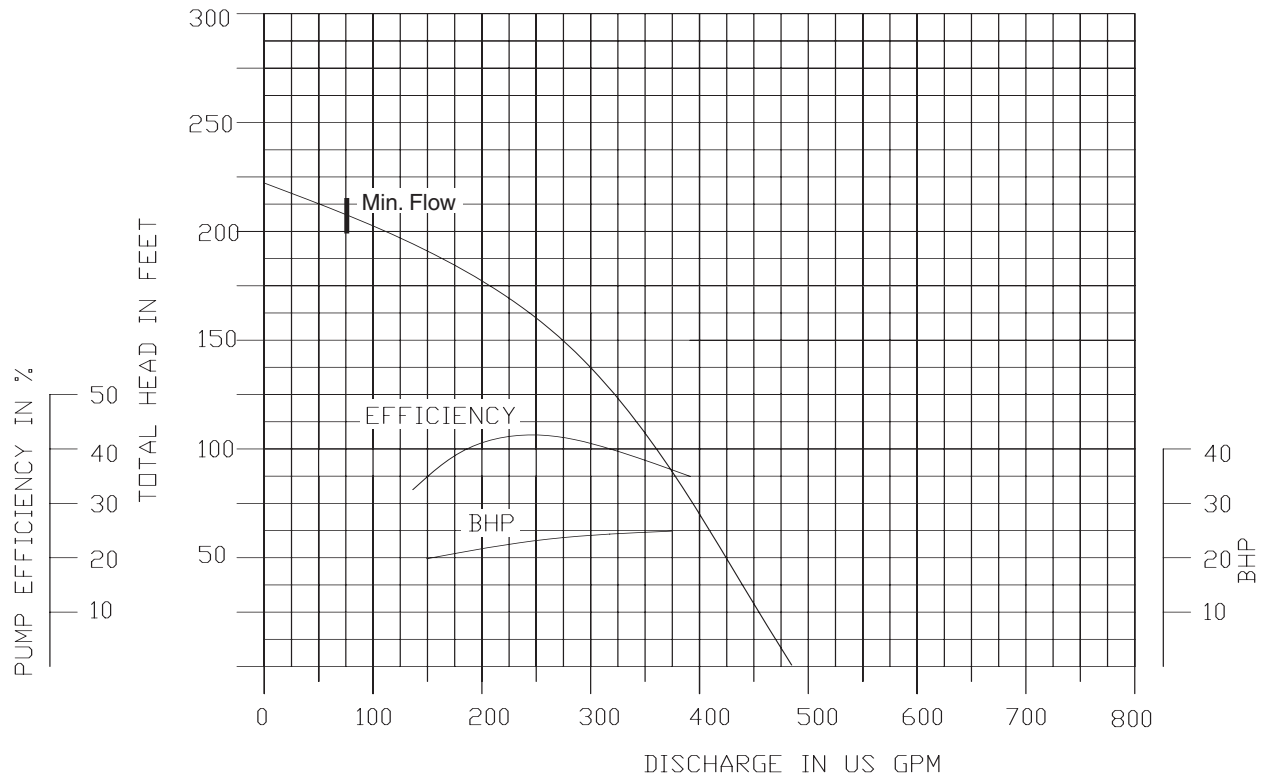

**3400 RPM**

**6" NPT Discharge**

**Performance Curves**

**100DWPM625 (25HP)**

**3400 RPM**

**4" NPT Discharge**

**150DWP625 (25HP)**

**3400 RPM**