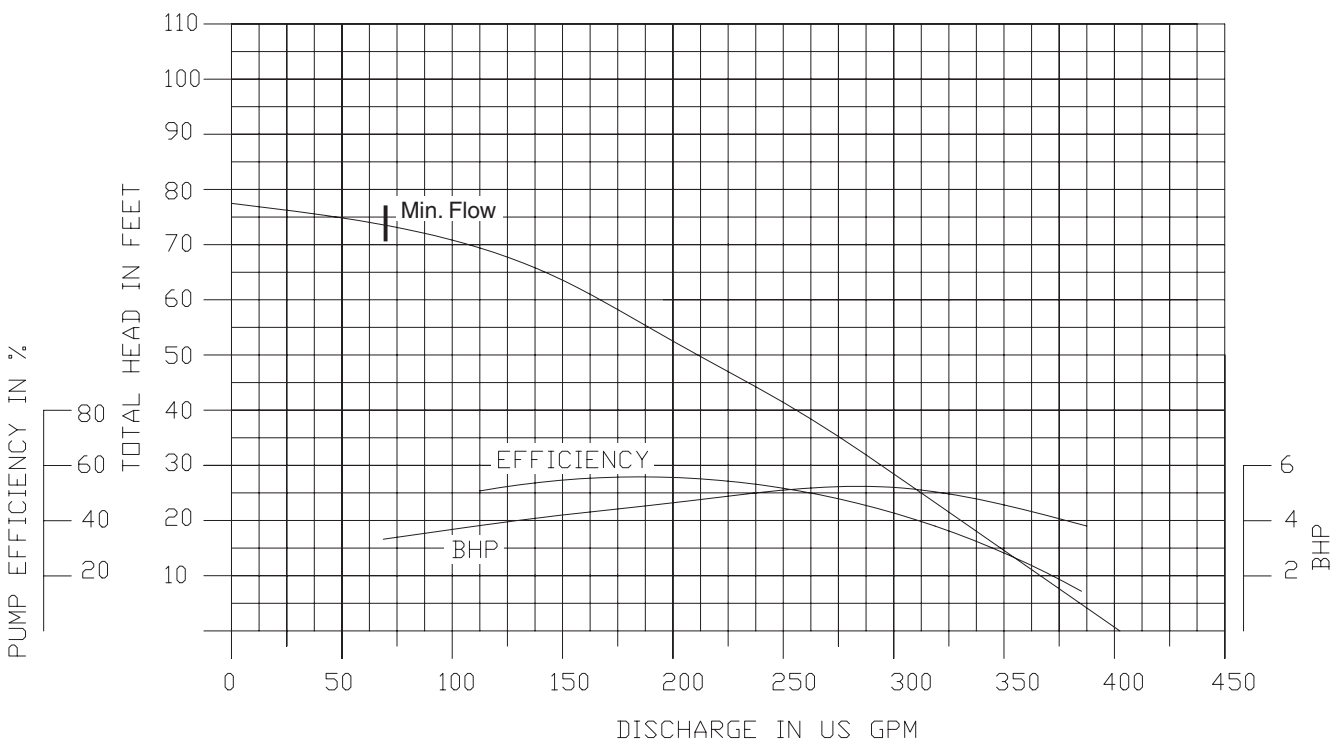

**3450 RPM**

**3" NPT Discharge**

**80DWP65 (5HP)**

**3450 RPM**

**3" NPT Discharge**

**Performance Curves**

**80DWPM65 (5HP)**

**3450 RPM**