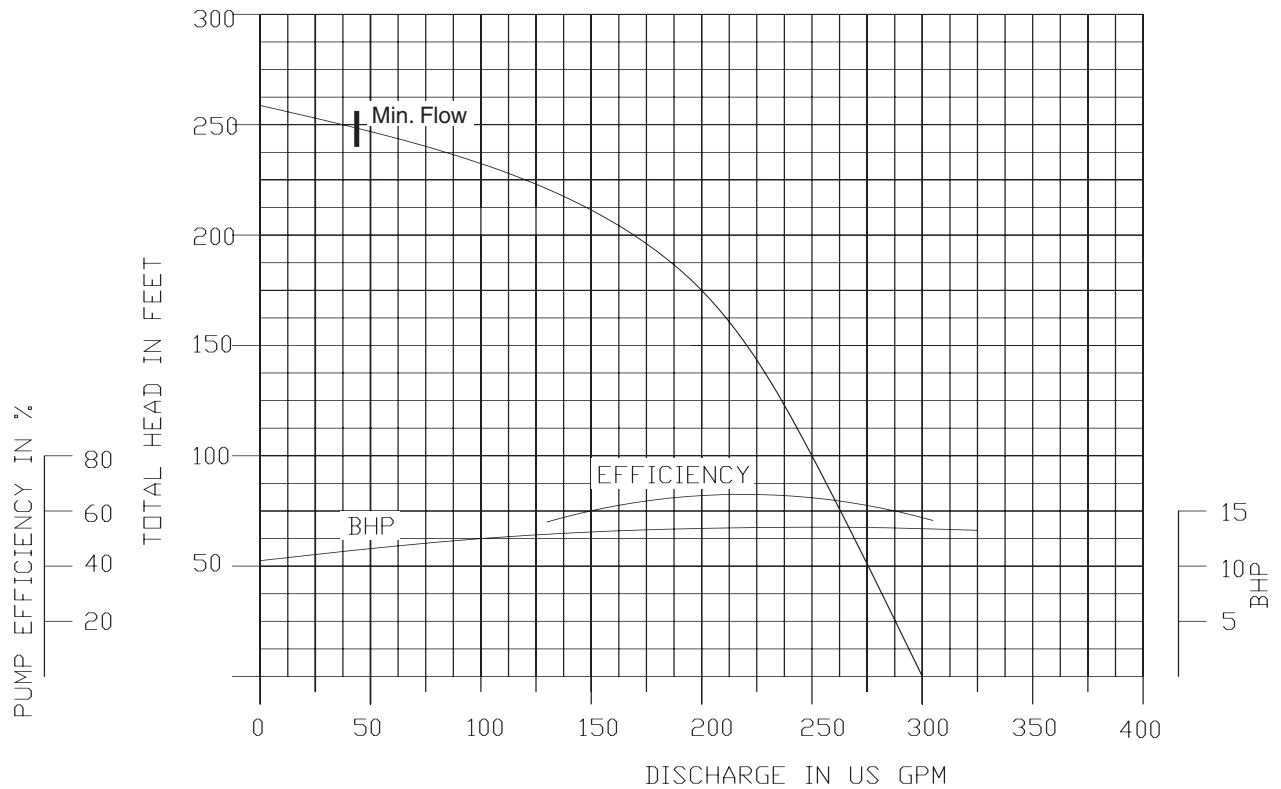

100DWP610 (10HP)

3450 RPM

4" NPT Discharge

**Performance Curves**

**100DWPM616 (16HP)**

**3400 RPM**

**4" NPT Discharge**

**150DWP616 (16HP)**