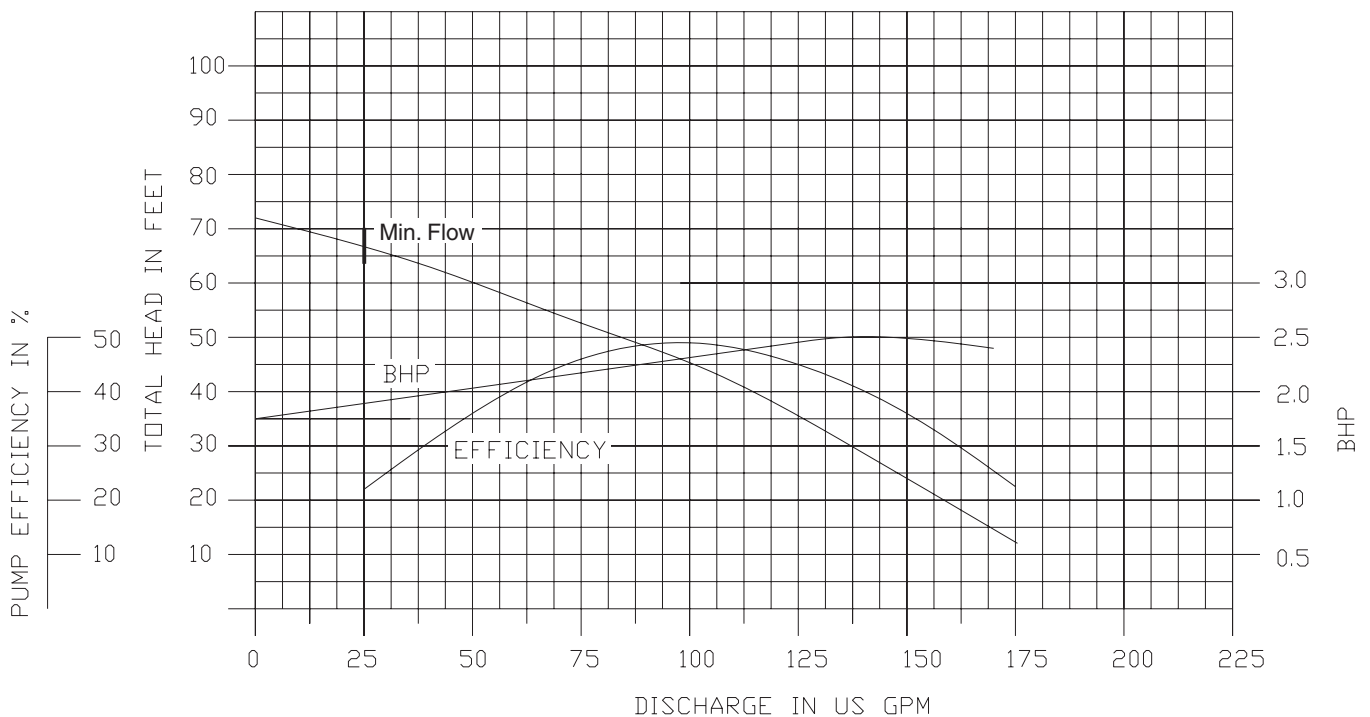

**50DWP62 (2HP)**

**3450 RPM**

**2" NPT Discharge**

**50DWPM62 (2HP)**

**3450RPM**

**2" NPT Discharge**

**Performance Curves**

**80DWP63 (3HP)**

**3450 RPM**

**3" NPT Discharge**

**80DWP65 (5HP)**

**3450 RPM**

**3" NPT Discharge**

**Performance Curves**

**80DWPM65 (5HP)**

**3450 RPM**