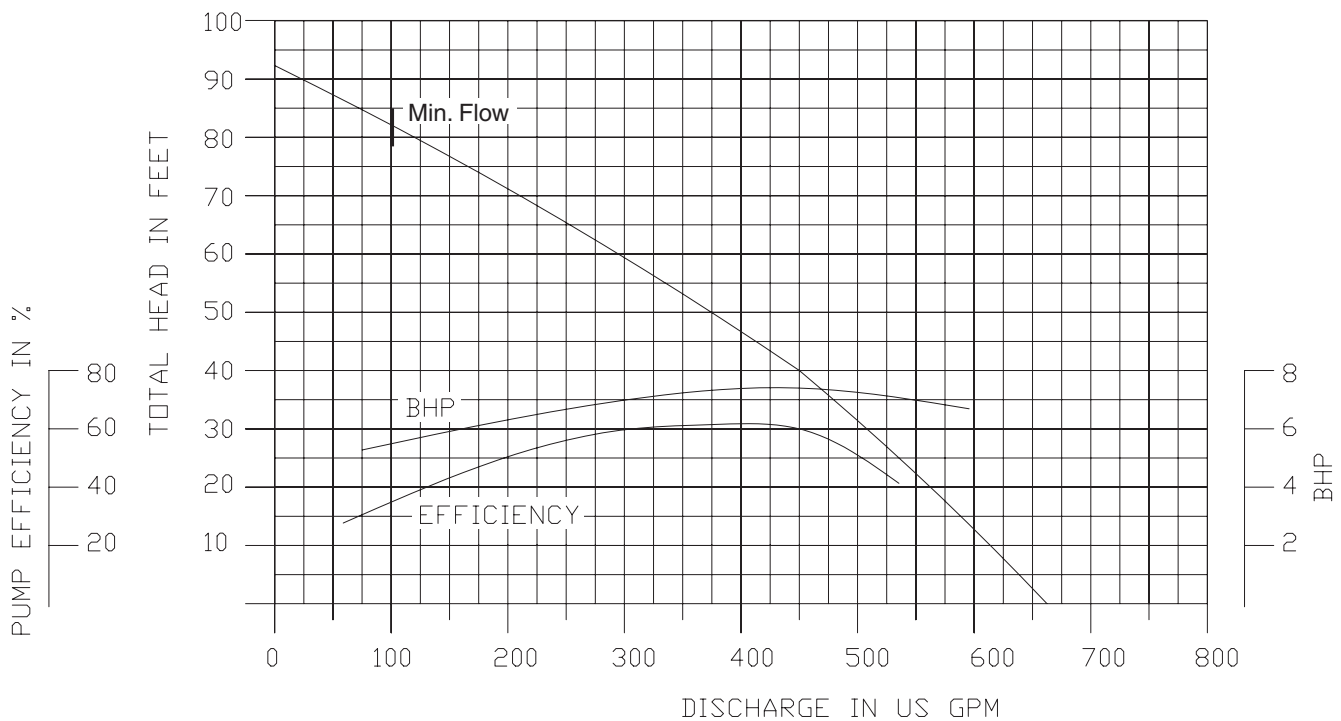

100DWP67.5 (7.5HP)

3450RPM

4" NPT Discharge