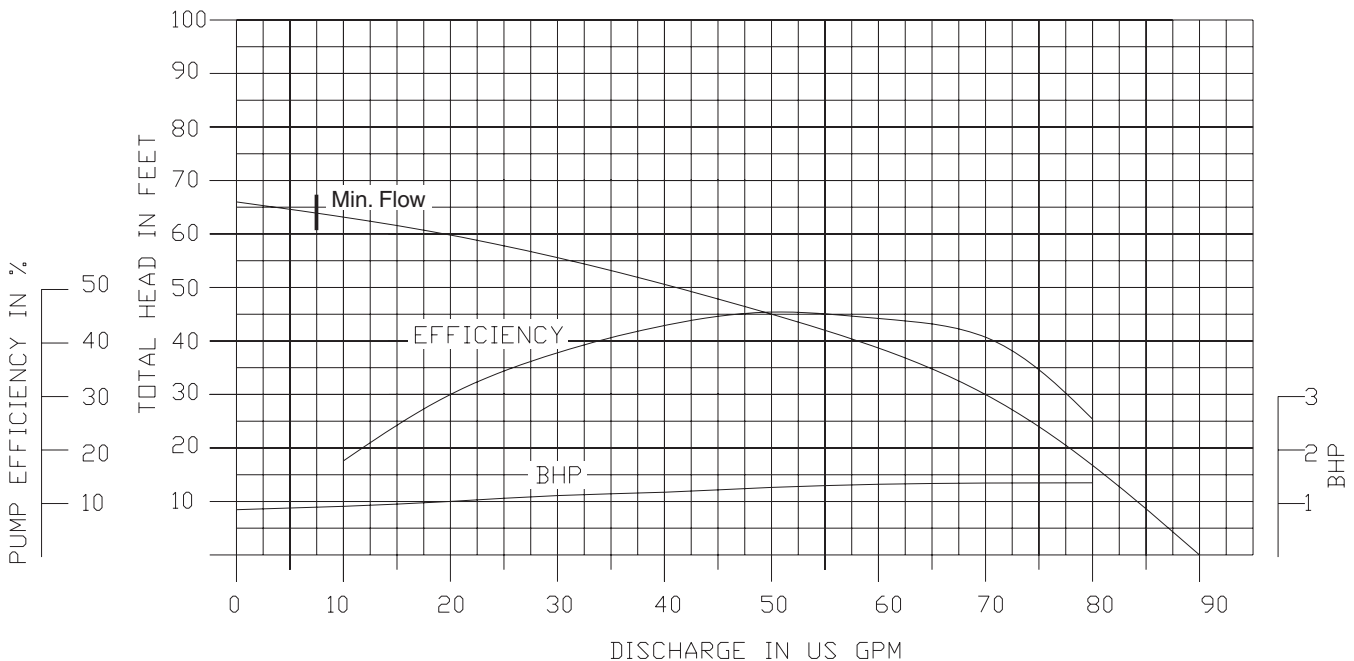

**Performance Curves**

**50DWP61.3 (1.3HP)**

**3450 RPM**

**2" NPT Discharge**

**50DWPM61.5 (1.5HP)**

**3450RPM**

**2" NPT Discharge**

**Performance Curves**