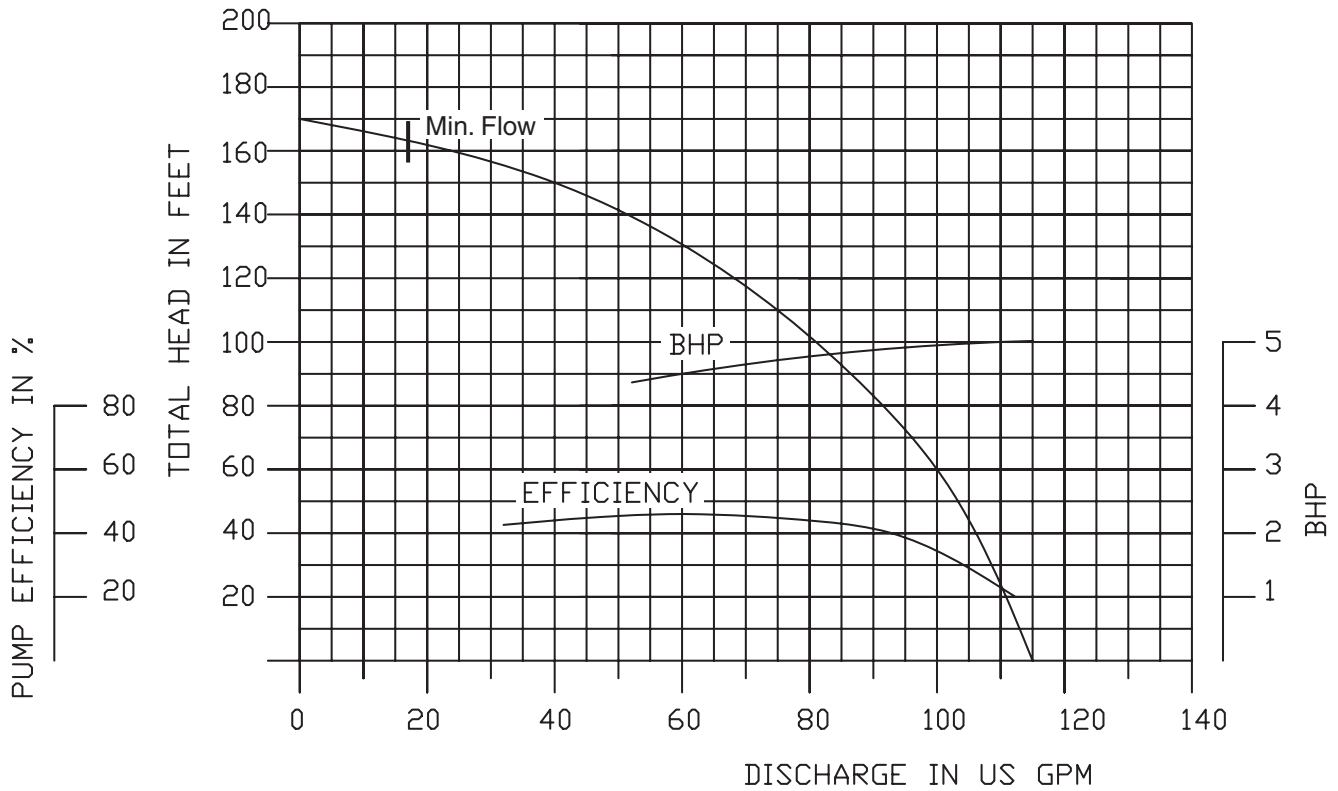

Performance Curves

80DWPM65 (5HP)

3450 RPM

3" NPT Discharge