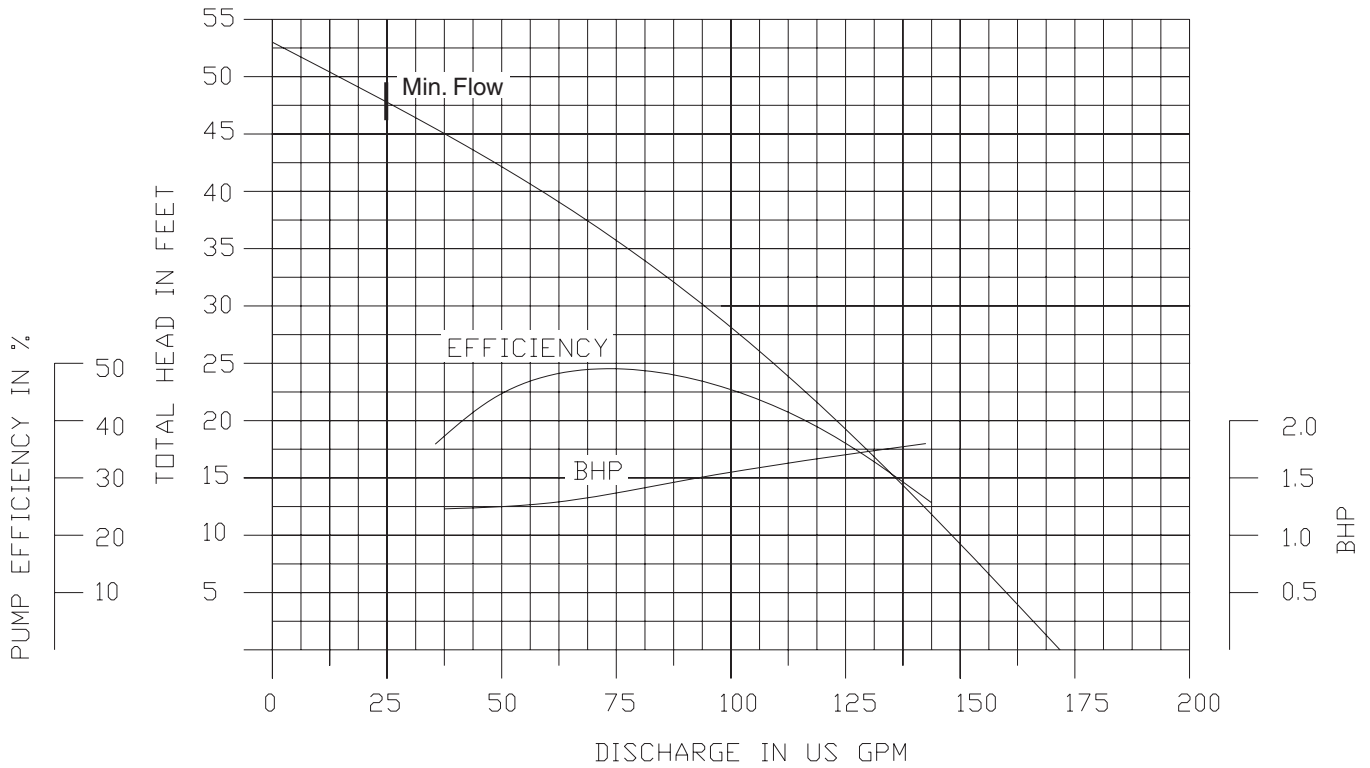

**Performance Curves**

**50DWP61.3 (1.3HP)**

**3450 RPM**

**2" NPT Discharge**

**50DWPM61.5 (1.5HP)**

**3450RPM**

**2" NPT Discharge**

**Performance Curves**

**50DWP62 (2HP)**

**3450 RPM**

**2" NPT Discharge**

**50DWPM62 (2HP)**

**3450RPM**

**2" NPT Discharge**

**Performance Curves**

**80DWP63 (3HP)**