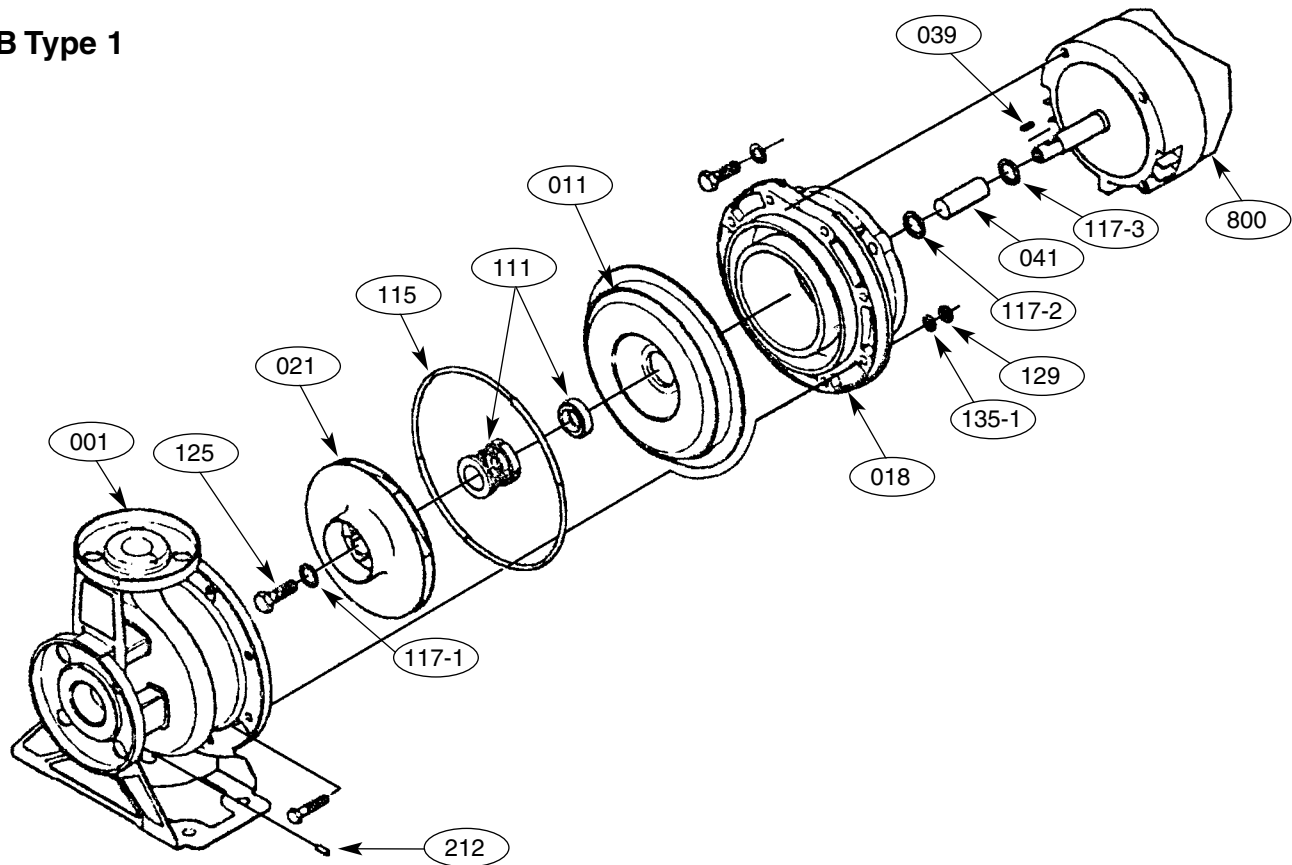

Exploded View

3U

3UB Type 1

Part No.	Part Name	Material	No. for 1 Unit
001	Casing	304L Stainless	1
011	Casing cover	304L Stainless	1
018	Bracket	Cast Iron	1
021	Impeller (3U)	304L Stainless	1
021	Impeller (3UB)	Bronze	1
039	Key	304L Stainless	1
041	Shaft sleeve	304L Stainless	1
111	Mechanical seal	-	1
115	O-Ring	Viton	1
117-1	Gasket	Nylon	1
117-2	Gasket	Nylon	1
117-3	Gasket	Nylon	1
125	Impeller Bolt	304L Stainless	1
160	Motor support (not shown)	Steel	1 set
212	Plug	304L Stainless	1
800	Motor	-	1
	Suction Flange Gasket	Viton	1
	Discharge Flange Gasket	Viton	1

Model 3UB

EBARA Stainless Steel Centrifugal Pumps

Exploded view

Model 3U 65 Type 3

3U 65-160/20
 3U 65-160/25
 3U 65-200/20
 3U 65-200/25
 3U 65-200/30

Part No.	Part Name	Material	No. for 1 Unit
001	Casing	304L Stainless	1
003	Motor bracket	Cast iron	1
003A	Adapter ring	Cast iron	1
004	Casing cover	304L Stainless	1
006	Coupling	Steel / Stainless steel	1
007	Impeller	Bronze	1
011	Mechanical seal		1
012	Motor		1
025	Drain plug	304L Stainless	1
026	O-ring	Viton	1
032	Key	304L Stainless	1
034	Impeller nut	Stainless / Nylon	1
040	Flange Gasket	EPDM	2
041	Flange Gasket	EPDM	2
042	Motor support	Steel	2
042A	Casing support (65-160 25HP only)	Steel	2
044	Coupling guard	Stainless Steel	2
234	Lip seal	304L Stainless	1