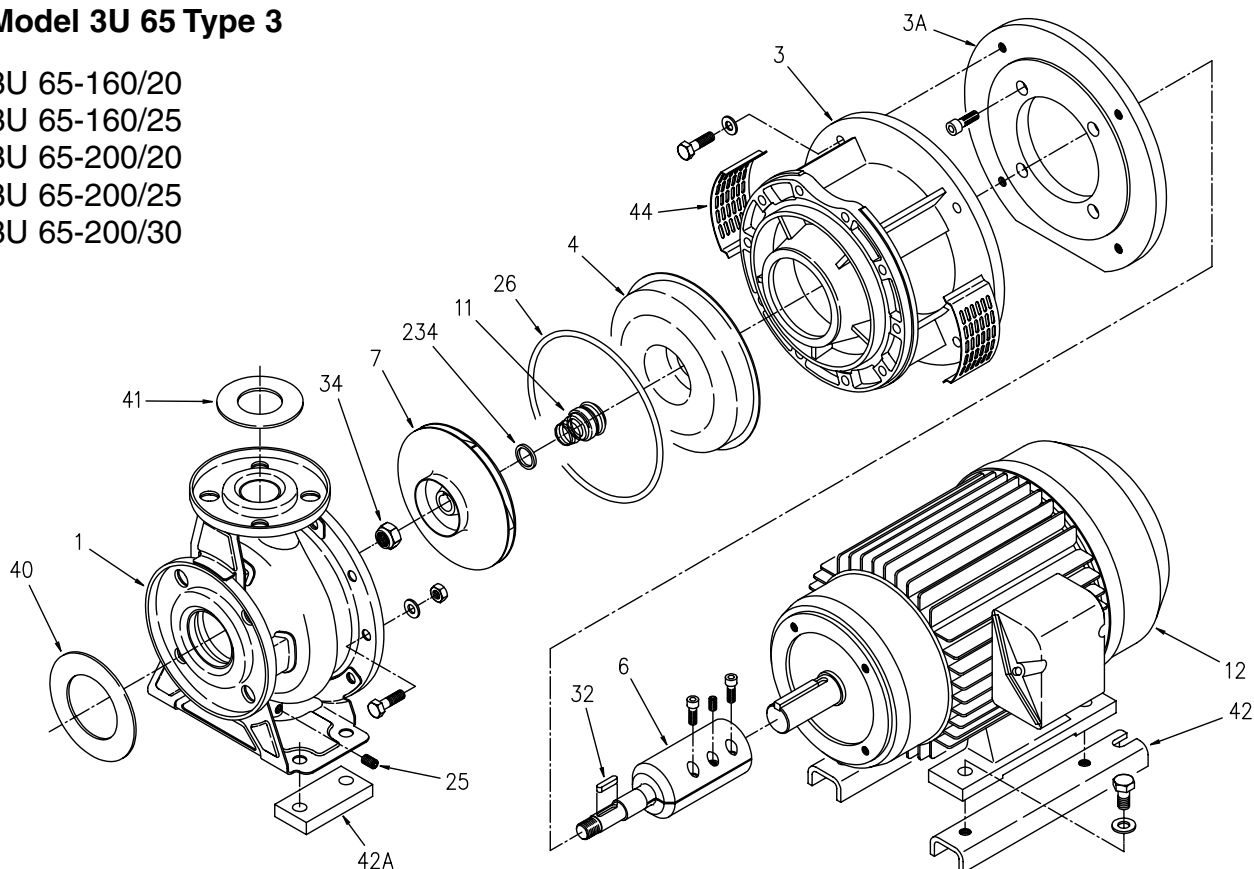

Exploded View

3U

3UB Type 1

Part No.	Part Name	Material	No. for 1 Unit
001	Casing	304L Stainless	1
011	Casing cover	304L Stainless	1
018	Bracket	Cast Iron	1
021	Impeller (3U)	304L Stainless	1
021	Impeller (3UB)	Bronze	1
039	Key	304L Stainless	1
041	Shaft sleeve	304L Stainless	1
111	Mechanical seal	-	1
115	O-Ring	Viton	1
117-1	Gasket	Nylon	1
117-2	Gasket	Nylon	1
117-3	Gasket	Nylon	1
125	Impeller Bolt	304L Stainless	1
160	Motor support (not shown)	Steel	1 set
212	Plug	304L Stainless	1
800	Motor	-	1
	Suction Flange Gasket	Viton	1
	Discharge Flange Gasket	Viton	1

Model 3UB

EBARA Stainless Steel Centrifugal Pumps

Exploded view

Model 3U 65 Type 3

3U 65-160/20
 3U 65-160/25
 3U 65-200/20
 3U 65-200/25
 3U 65-200/30

Part No.	Part Name	Material	No. for 1 Unit
001	Casing	304L Stainless	1
003	Motor bracket	Cast iron	1
003A	Adapter ring	Cast iron	1
004	Casing cover	304L Stainless	1
006	Coupling	Steel / Stainless steel	1
007	Impeller	Bronze	1
011	Mechanical seal		1
012	Motor		1
025	Drain plug	304L Stainless	1
026	O-ring	Viton	1
032	Key	304L Stainless	1
034	Impeller nut	Stainless / Nylon	1
040	Flange Gasket	EPDM	2
041	Flange Gasket	EPDM	2
042	Motor support	Steel	2
042A	Casing support (65-160 25HP only)	Steel	2
044	Coupling guard	Stainless Steel	2
234	Lip seal	304L Stainless	1