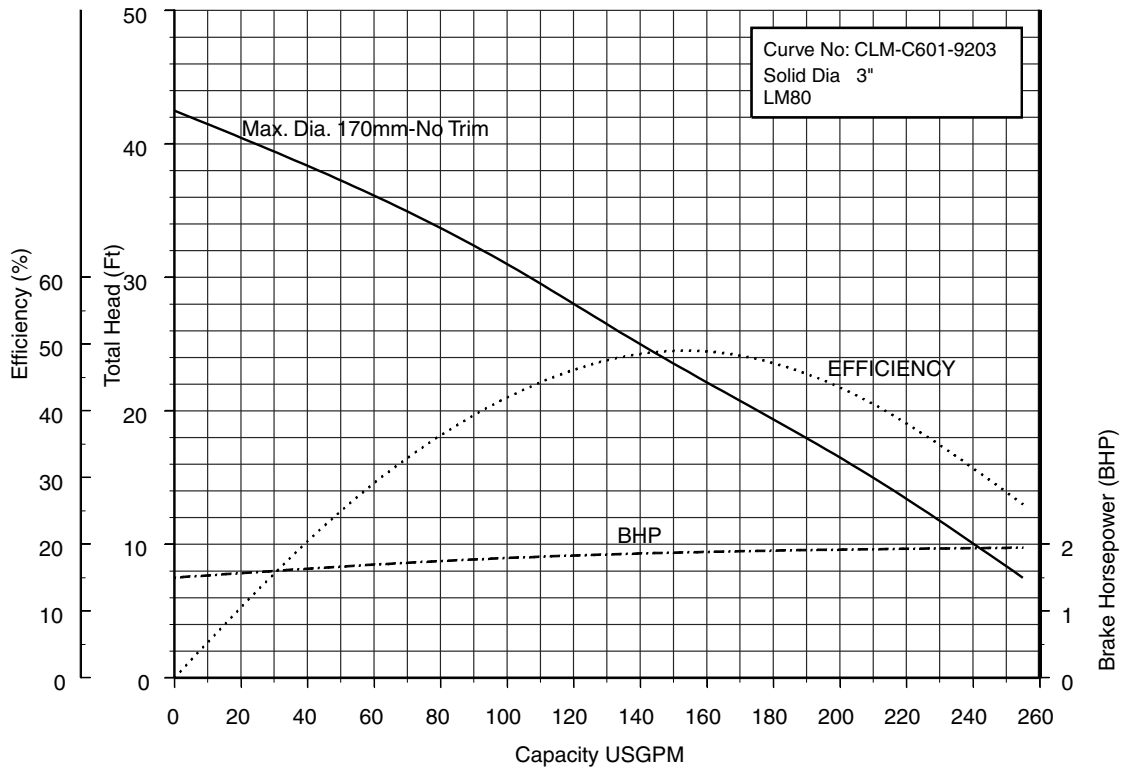

80CLMF61.5 (2HP) Synchronous Speed: 1800 RPM

3, 4 inch Discharge