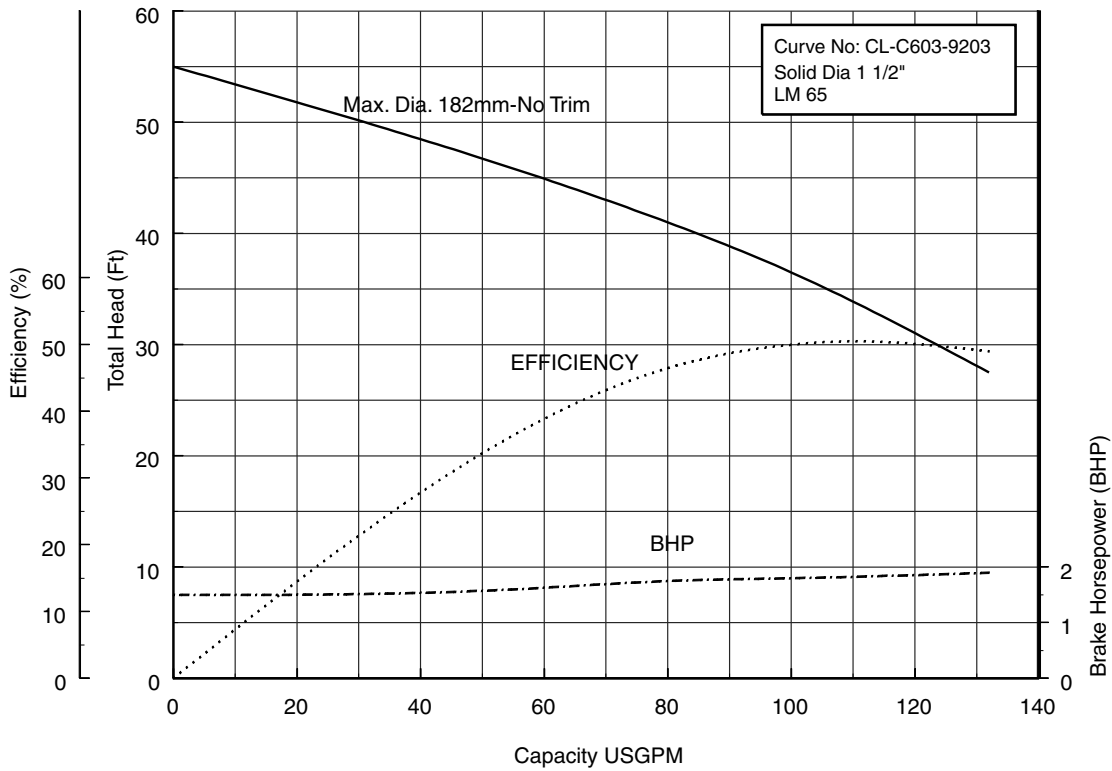

Three Phase 60Hz

31	80CLMFU63.7	5HP
32	80CLMFU62.2	3HP
33	80CLMFU61.5	2HP

Performance Curves

50CLF61.5 (2HP) Synchronous Speed: 1800 RPM

2, 3 inch Discharge

80CLF61.5 (2HP) Synchronous Speed: 1800 RPM

3, 4 inch Discharge

100CLMF63.7 (5HP) Synchronous Speed: 1800 RPM

3, 4 inch Discharge