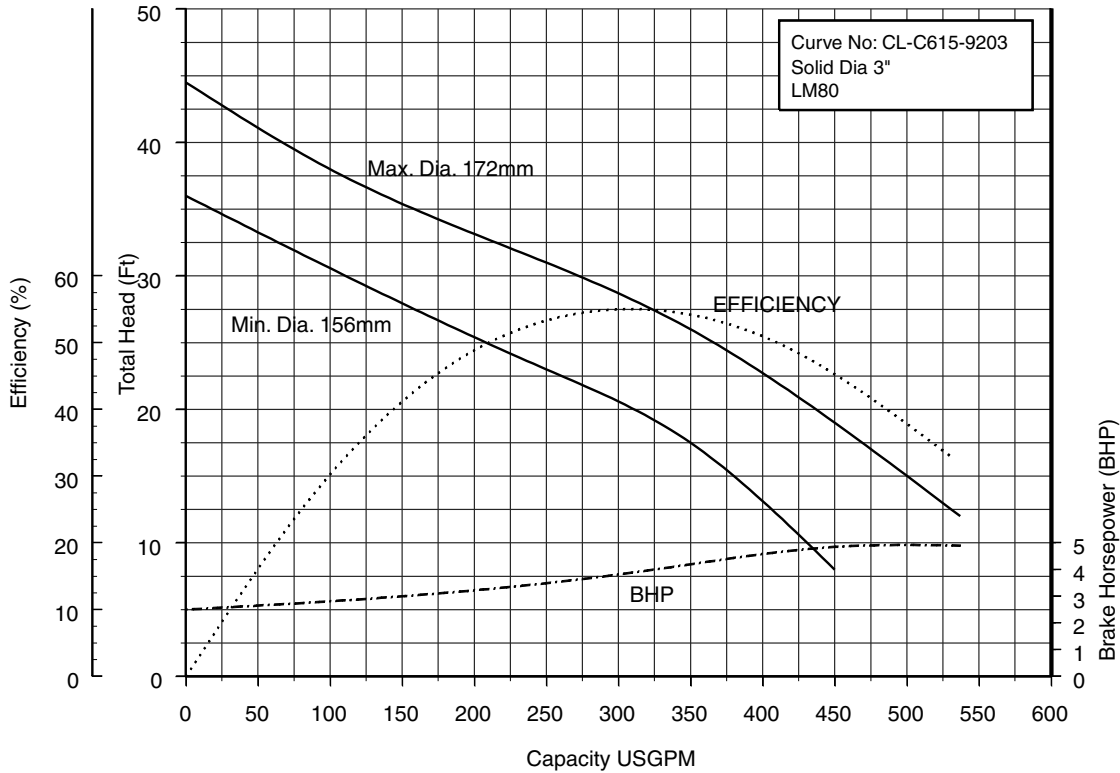

100CLF62.2 (3HP) Synchronous Speed: 1800 RPM

3, 4 inch Discharge

100CLMF62.2 (3HP) Synchronous Speed: 1800 RPM

3, 4 inch Discharge

Performance Curves

100CLF63.7 (5HP) Synchronous Speed: 1800 RPM

3, 4 inch Discharge

100CLMF63.7 (5HP) Synchronous Speed: 1800 RPM

3, 4 inch Discharge