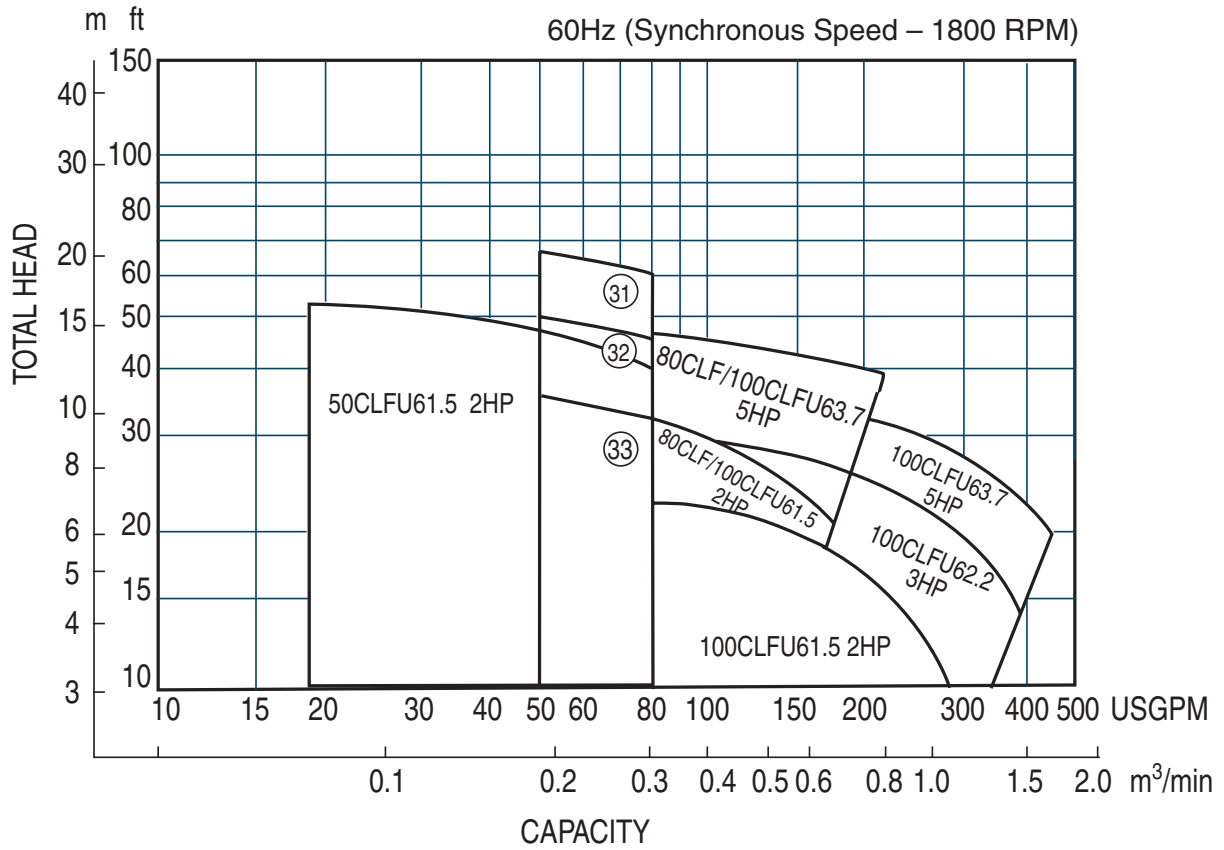

Three Phase 60Hz

31	80CLMFU63.7	5HP
32	80CLMFU62.2	3HP
33	80CLMFU61.5	2HP

Performance Curves

50CLF61.5 (2HP) Synchronous Speed: 1800 RPM

2, 3 inch Discharge

80CLF61.5 (2HP) Synchronous Speed: 1800 RPM

3, 4 inch Discharge

80CLF63.7 (5HP) Synchronous Speed: 1800 RPM

3, 4 inch Discharge

80CLMF63.7 (5HP) Synchronous Speed: 1800 RPM

3, 4 inch Discharge

100CLF61.5 (2HP) Synchronous Speed: 1800 RPM

3, 4 inch Discharge

Performance Curves

100CLF62.2 (3HP) Synchronous Speed: 1800 RPM

3, 4 inch Discharge

100CLMF62.2 (3HP) Synchronous Speed: 1800 RPM

3, 4 inch Discharge

Performance Curves

100CLF63.7 (5HP) Synchronous Speed: 1800 RPM

3, 4 inch Discharge

100CLMF63.7 (5HP) Synchronous Speed: 1800 RPM

3, 4 inch Discharge