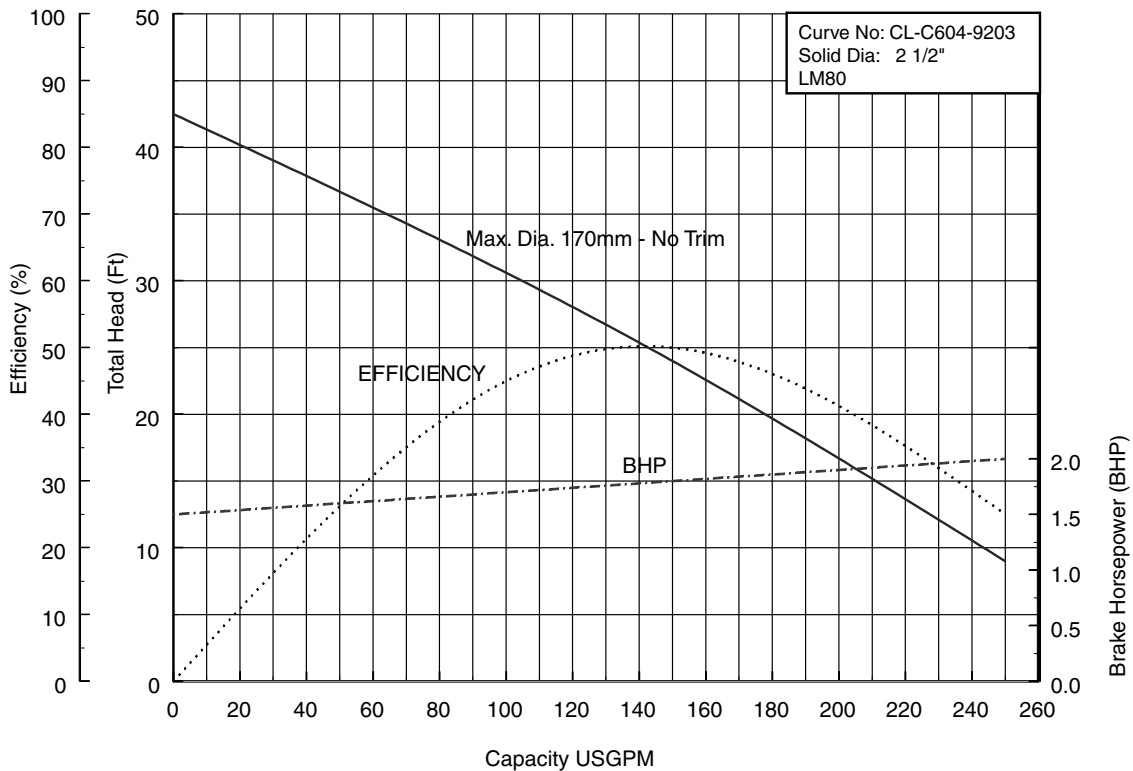

Three Phase 60Hz

31	80CLMFU63.7	5HP
32	80CLMFU62.2	3HP
33	80CLMFU61.5	2HP

Performance Curves

50CLF61.5 (2HP) Synchronous Speed: 1800 RPM

2, 3 inch Discharge

80CLF61.5 (2HP) Synchronous Speed: 1800 RPM

3, 4 inch Discharge

80CLF63.7 (5HP) Synchronous Speed: 1800 RPM

3, 4 inch Discharge

80CLMF63.7 (5HP) Synchronous Speed: 1800 RPM

3, 4 inch Discharge

100CLF61.5 (2HP) Synchronous Speed: 1800 RPM

3, 4 inch Discharge

Performance Curves

100CLMF63.7 (5HP) Synchronous Speed: 1800 RPM

3, 4 inch Discharge