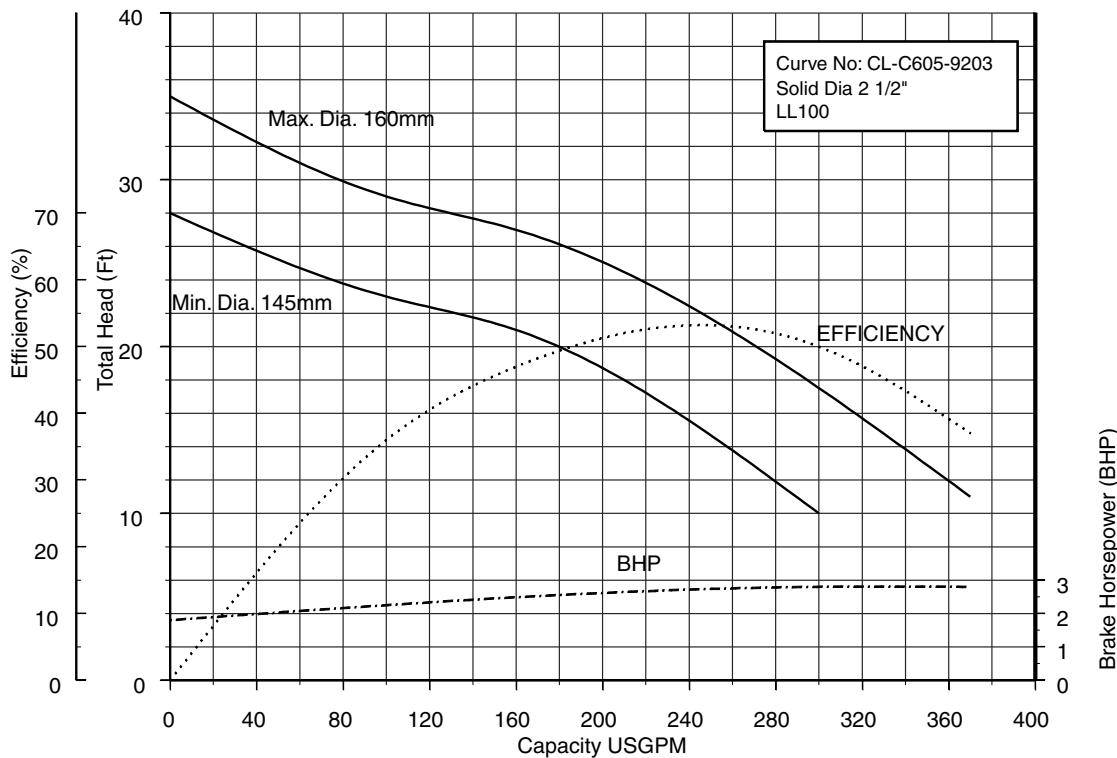

80CLF63.7 (5HP) Synchronous Speed: 1800 RPM

3, 4 inch Discharge

80CLMF63.7 (5HP) Synchronous Speed: 1800 RPM

3, 4 inch Discharge

100CLF61.5 (2HP) Synchronous Speed: 1800 RPM

3, 4 inch Discharge

Performance Curves

100CLF62.2 (3HP) Synchronous Speed: 1800 RPM

3, 4 inch Discharge

100CLMF62.2 (3HP) Synchronous Speed: 1800 RPM

3, 4 inch Discharge

Performance Curves

100CLF63.7 (5HP) Synchronous Speed: 1800 RPM

3, 4 inch Discharge

100CLMF63.7 (5HP) Synchronous Speed: 1800 RPM

3, 4 inch Discharge