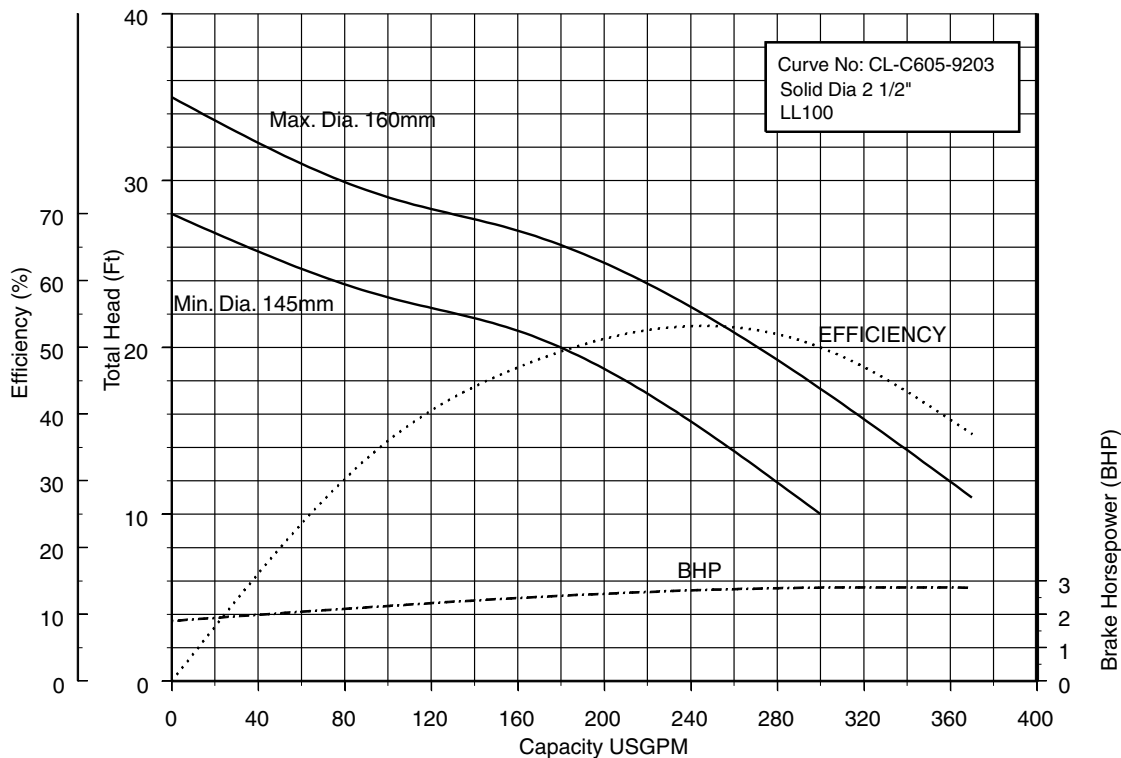

Three Phase 60Hz

31	80CLMFU63.7	5HP
32	80CLMFU62.2	3HP
33	80CLMFU61.5	2HP

Performance Curves

50CLF61.5 (2HP) Synchronous Speed: 1800 RPM

2, 3 inch Discharge

80CLF61.5 (2HP) Synchronous Speed: 1800 RPM

3, 4 inch Discharge

80CLMF61.5 (2HP) Synchronous Speed: 1800 RPM

3, 4 inch Discharge

80CLF62.2 (3HP) Synchronous Speed: 1800 RPM

3, 4 inch Discharge

Performance Curves

80CLMF62.2 (3HP) Synchronous Speed: 1800 RPM

3, 4 inch Discharge

80CLF63.7 (5HP) Synchronous Speed: 1800 RPM

3, 4 inch Discharge

80CLMF63.7 (5HP) Synchronous Speed: 1800 RPM

3, 4 inch Discharge

100CLF61.5 (2HP) Synchronous Speed: 1800 RPM

3, 4 inch Discharge

Performance Curves

100CLMF63.7 (5HP) Synchronous Speed: 1800 RPM

3, 4 inch Discharge