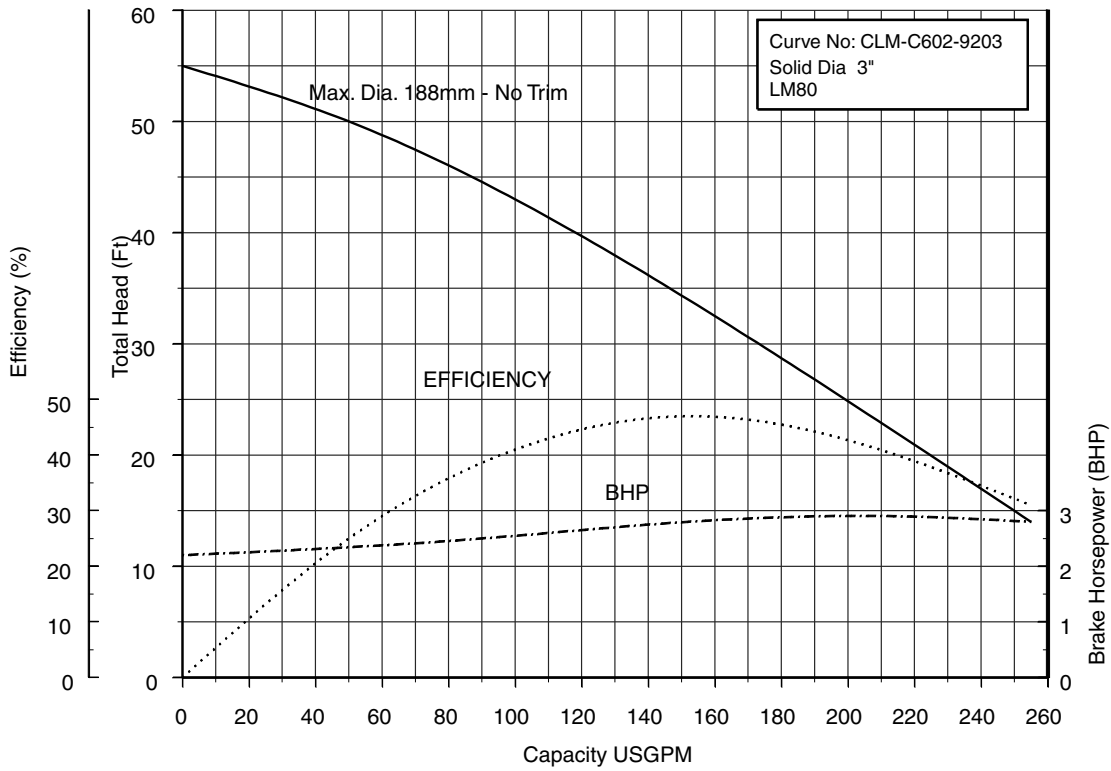

Performance Curves

80CLMF62.2 (3HP) Synchronous Speed: 1800 RPM

3, 4 inch Discharge