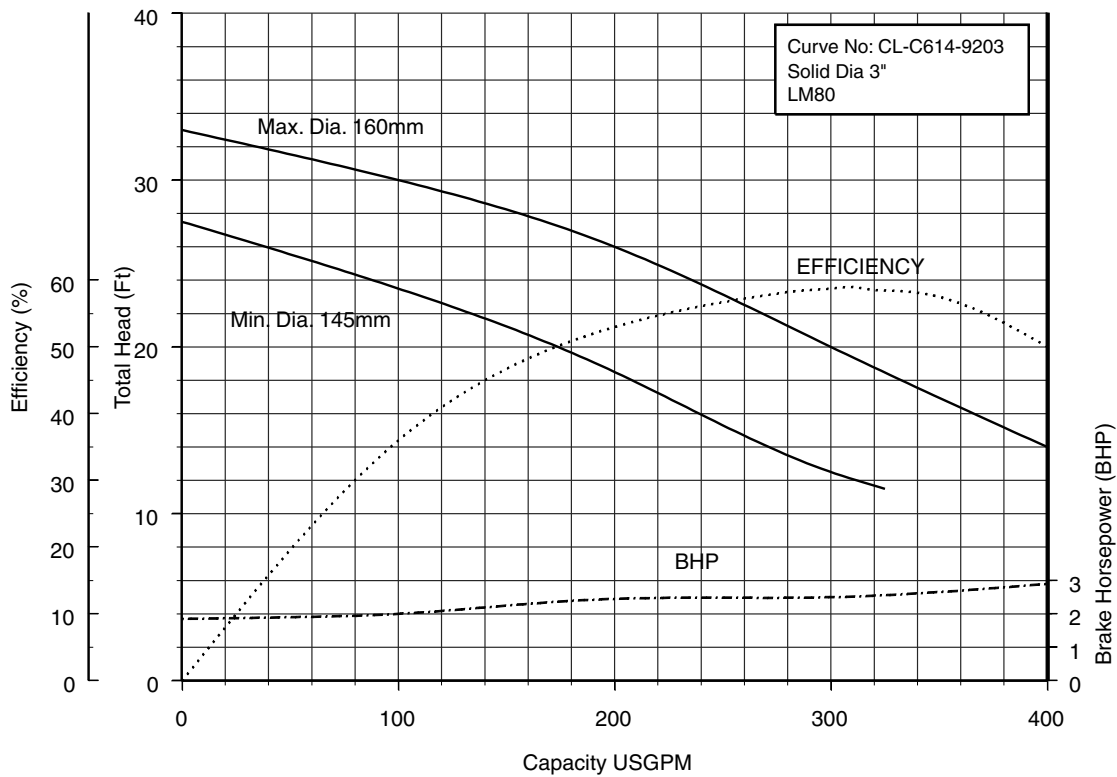

Performance Curves

100CLF62.2 (3HP) Synchronous Speed: 1800 RPM

3, 4 inch Discharge