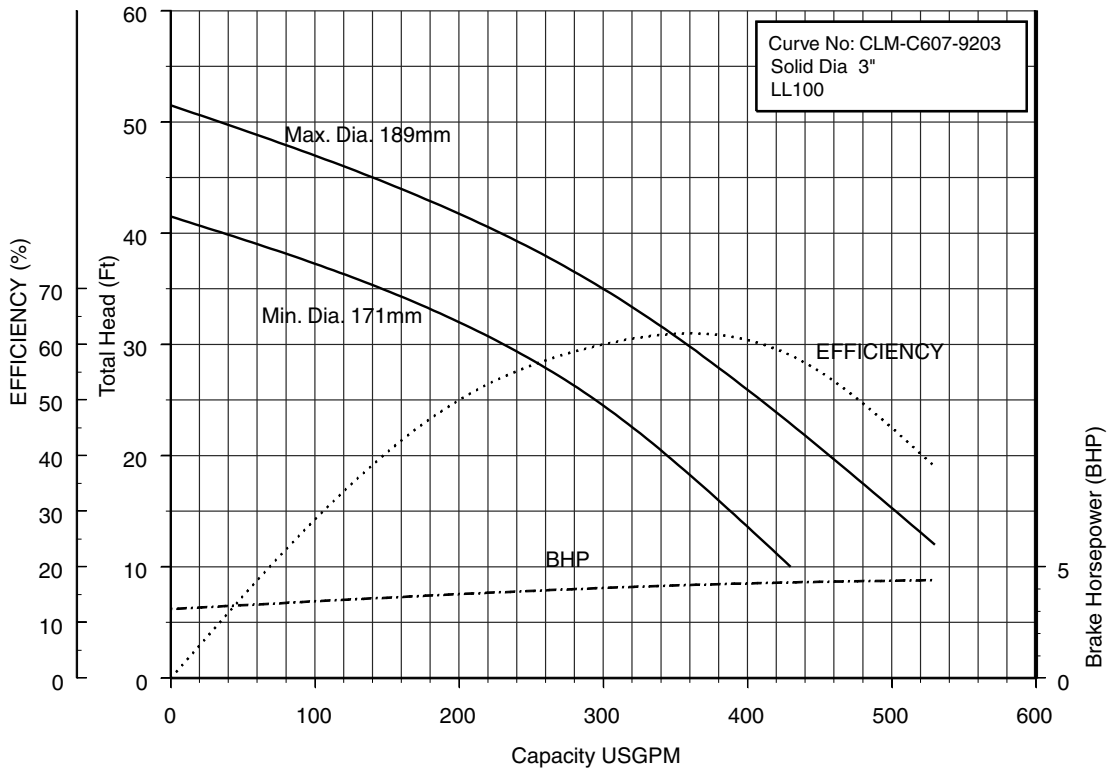

80CLMF61.5 (2HP) Synchronous Speed: 1800 RPM

3, 4 inch Discharge

80CLF62.2 (3HP) Synchronous Speed: 1800 RPM

3, 4 inch Discharge

Performance Curves

80CLMF62.2 (3HP) Synchronous Speed: 1800 RPM

3, 4 inch Discharge

80CLF63.7 (5HP) Synchronous Speed: 1800 RPM

3, 4 inch Discharge

80CLMF63.7 (5HP) Synchronous Speed: 1800 RPM

3, 4 inch Discharge

100CLF61.5 (2HP) Synchronous Speed: 1800 RPM

3, 4 inch Discharge

Performance Curves

100CLMF63.7 (5HP) Synchronous Speed: 1800 RPM

3, 4 inch Discharge