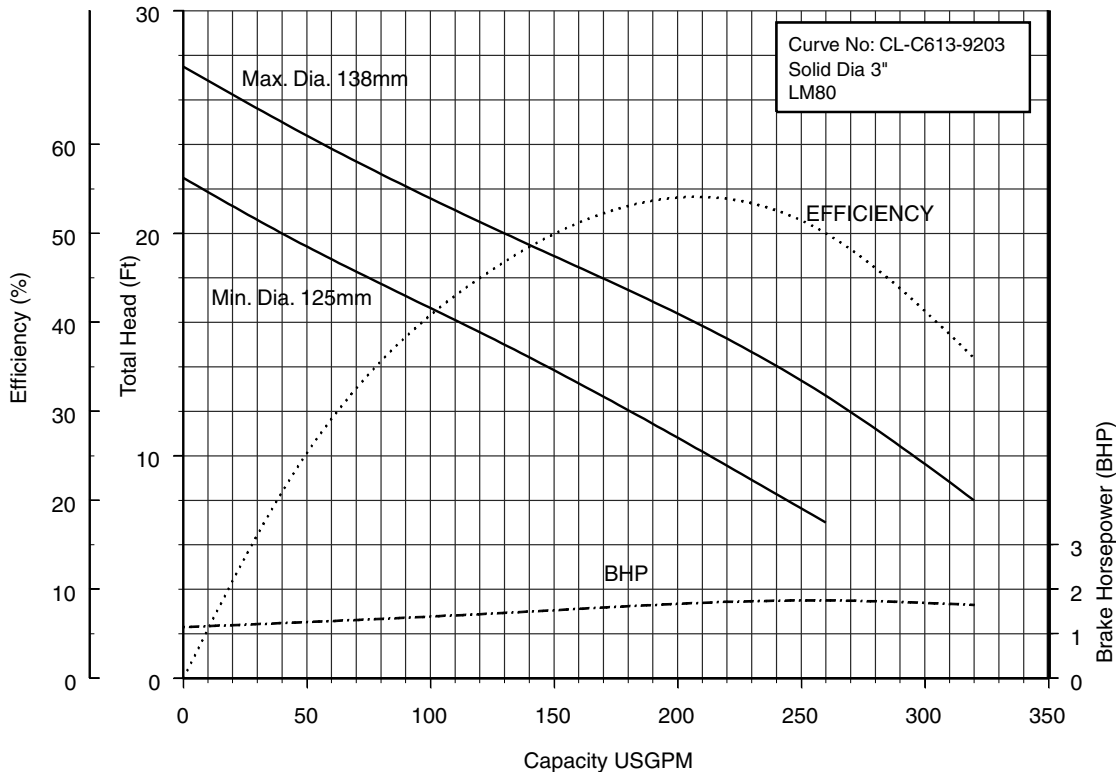

80CLF63.7 (5HP) Synchronous Speed: 1800 RPM

3, 4 inch Discharge

80CLMF63.7 (5HP) Synchronous Speed: 1800 RPM

3, 4 inch Discharge

100CLF61.5 (2HP) Synchronous Speed: 1800 RPM

3, 4 inch Discharge

Performance Curves

100CLMF63.7 (5HP) Synchronous Speed: 1800 RPM

3, 4 inch Discharge