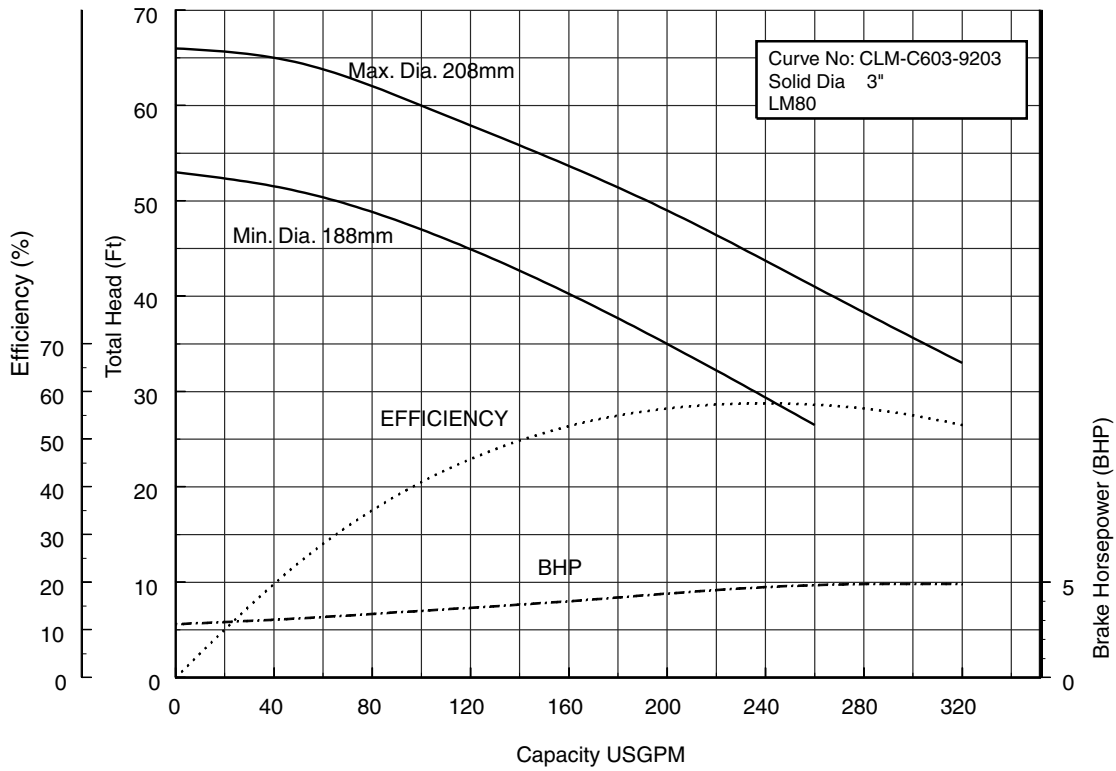

80CLMF61.5 (2HP) Synchronous Speed: 1800 RPM

3, 4 inch Discharge

80CLF62.2 (3HP) Synchronous Speed: 1800 RPM

3, 4 inch Discharge

Performance Curves

80CLMF62.2 (3HP) Synchronous Speed: 1800 RPM

3, 4 inch Discharge

80CLF63.7 (5HP) Synchronous Speed: 1800 RPM

3, 4 inch Discharge

80CLMF63.7 (5HP) Synchronous Speed: 1800 RPM

3, 4 inch Discharge

100CLF61.5 (2HP) Synchronous Speed: 1800 RPM

3, 4 inch Discharge

Performance Curves

100CLMF63.7 (5HP) Synchronous Speed: 1800 RPM

3, 4 inch Discharge