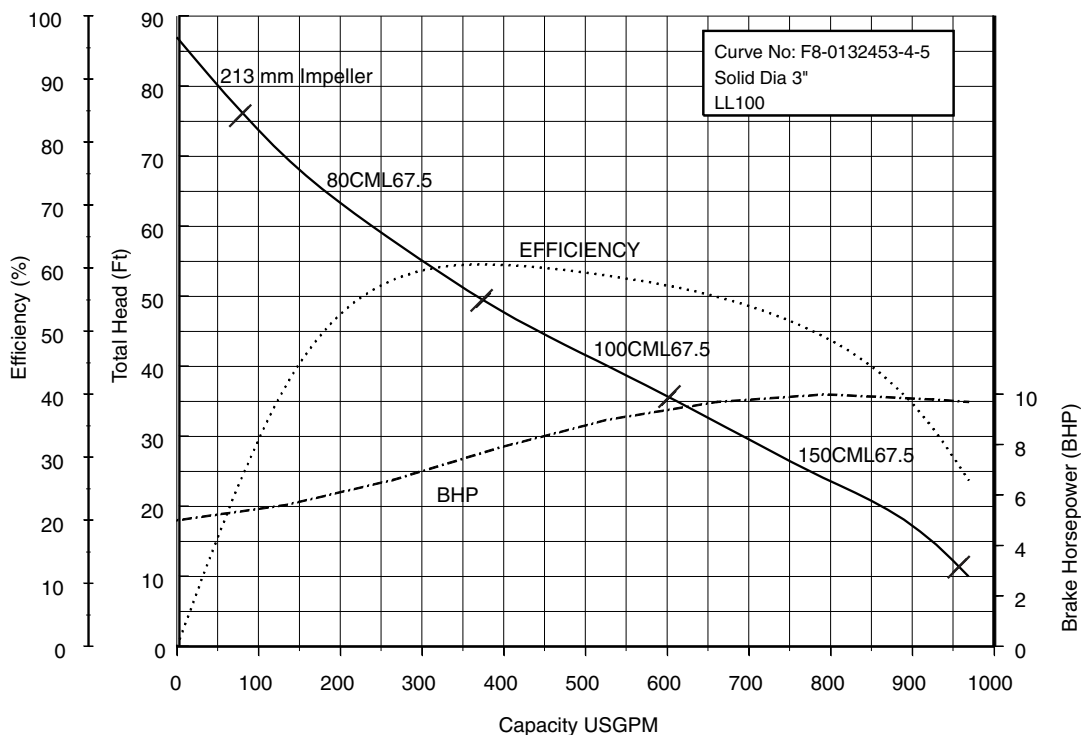

Selection Chart

Model CMLU
Selection chart

Performance Curves

80CML62.2 (3HP) Synchronous Speed: 1800 RPM

3 inch Discharge

80, 100CML63.7 (5HP) Synchronous Speed: 1800 RPM

3, 4 inch Discharge

Performance Curves

80, 100, 150CML65.5 (7.5HP) Synchronous Speed: 1800 RPM 3, 4, 6 inch Discharge

80, 100, 150CML67.5 (10HP) Synchronous Speed: 1800 RPM 3, 4, 6 inch Discharge

Performance Curves

80, 100, 150CML611 (15HP) Synchronous Speed: 1800 RPM 3, 4, 6 inch Discharge

80, 100, 150CML615 (20HP) Synchronous Speed: 1800 RPM 3, 4, 6 inch Discharge

Performance Curves

80, 100, 150CML622 (30HP) Synchronous Speed: 1800 RPM 3, 4, 6 inch Discharge