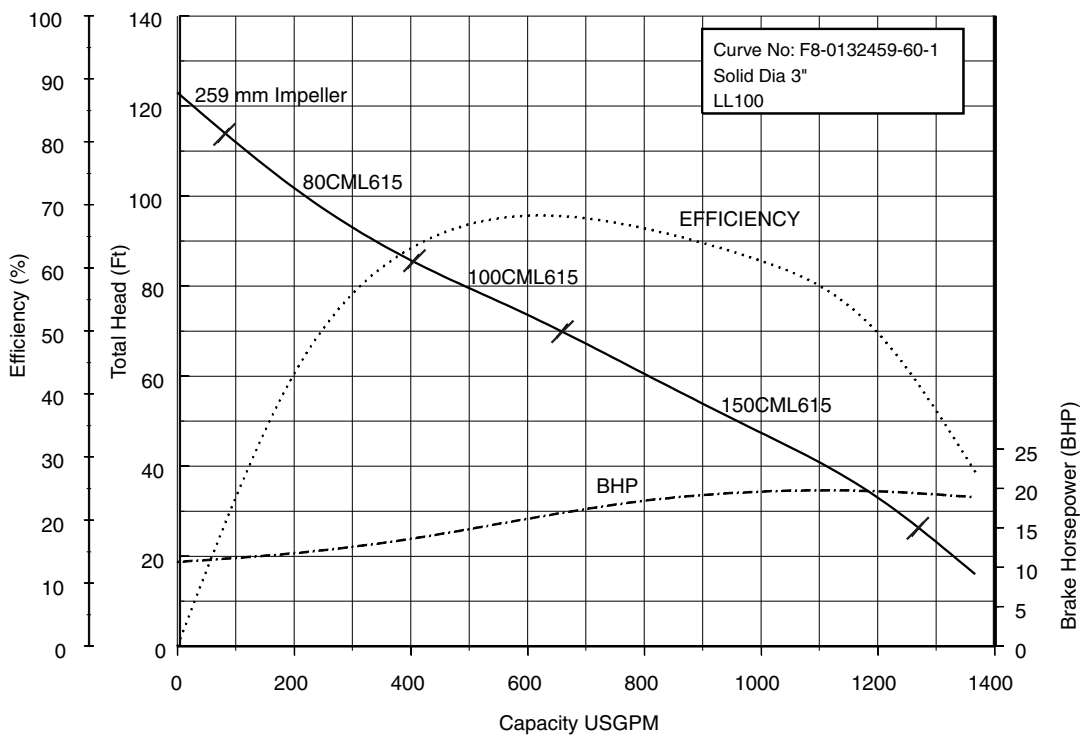

Selection Chart

Model CMLU
Selection chart

Performance Curves

80CML62.2 (3HP) Synchronous Speed: 1800 RPM

3 inch Discharge

80, 100CML63.7 (5HP) Synchronous Speed: 1800 RPM

3, 4 inch Discharge

Performance Curves

80, 100, 150CML65.5 (7.5HP) Synchronous Speed: 1800 RPM 3, 4, 6 inch Discharge

80, 100, 150CML67.5 (10HP) Synchronous Speed: 1800 RPM 3, 4, 6 inch Discharge

Performance Curves

80, 100, 150CML611 (15HP) Synchronous Speed: 1800 RPM 3, 4, 6 inch Discharge

80, 100, 150CML615 (20HP) Synchronous Speed: 1800 RPM 3, 4, 6 inch Discharge

Performance Curves

80, 100, 150CML622 (30HP) Synchronous Speed: 1800 RPM 3, 4, 6 inch Discharge