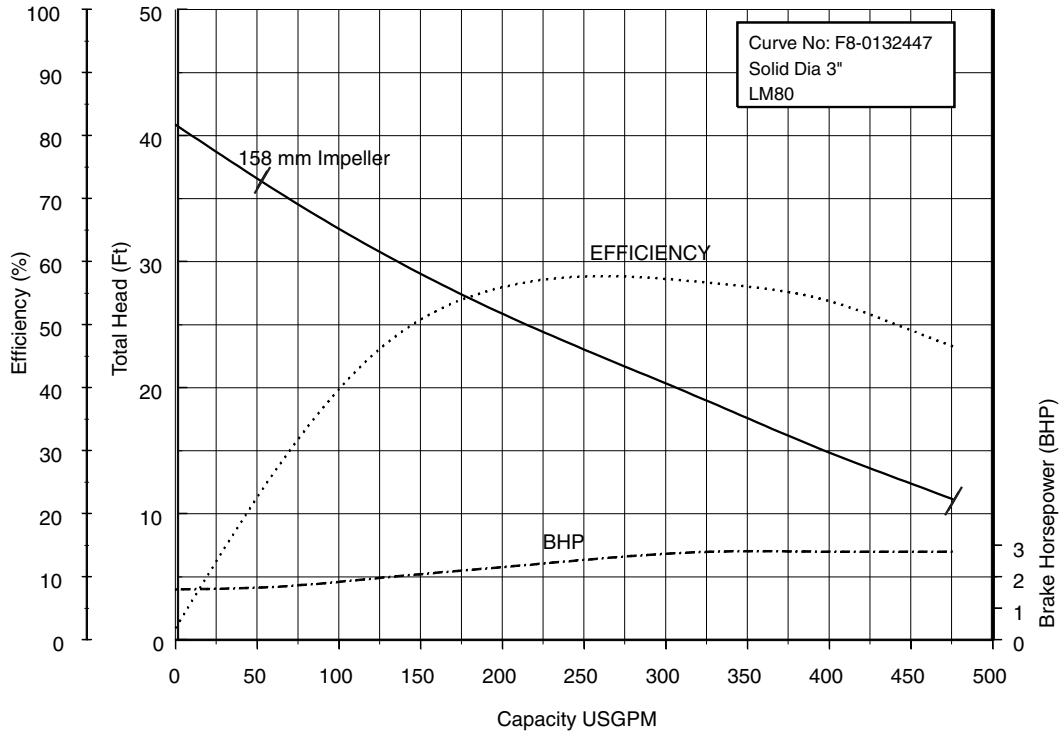

Selection Chart

Model CMLU
Selection chart

Performance Curves

80CML62.2 (3HP) Synchronous Speed: 1800 RPM

3 inch Discharge

80, 100CML63.7 (5HP) Synchronous Speed: 1800 RPM

3, 4 inch Discharge

Performance Curves

80, 100, 150CML65.5 (7.5HP) Synchronous Speed: 1800 RPM 3, 4, 6 inch Discharge

80, 100, 150CML67.5 (10HP) Synchronous Speed: 1800 RPM 3, 4, 6 inch Discharge

Performance Curves

80, 100, 150CML611 (15HP) Synchronous Speed: 1800 RPM 3, 4, 6 inch Discharge

80, 100, 150CML615 (20HP) Synchronous Speed: 1800 RPM 3, 4, 6 inch Discharge

Performance Curves

80, 100, 150CML622 (30HP) Synchronous Speed: 1800 RPM 3, 4, 6 inch Discharge