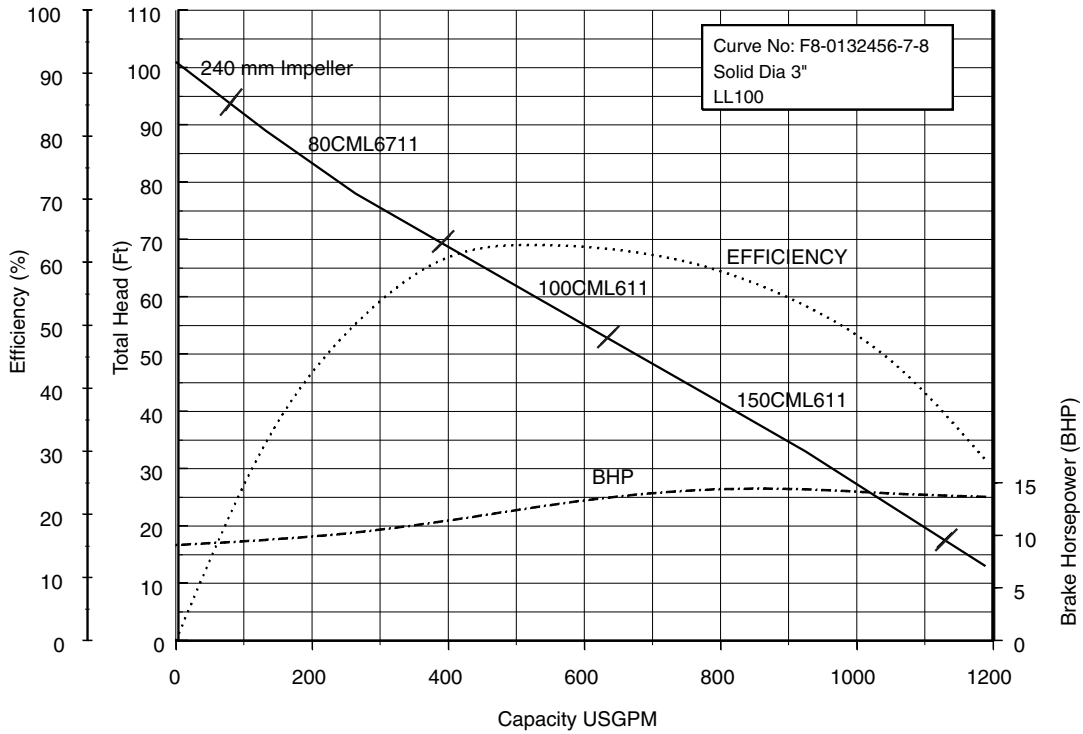

Selection Chart

Model CMLU
Selection chart

Performance Curves

80CML62.2 (3HP) Synchronous Speed: 1800 RPM

3 inch Discharge

80, 100CML63.7 (5HP) Synchronous Speed: 1800 RPM

3, 4 inch Discharge

Performance Curves

80, 100, 150CML65.5 (7.5HP) Synchronous Speed: 1800 RPM 3, 4, 6 inch Discharge

80, 100, 150CML67.5 (10HP) Synchronous Speed: 1800 RPM 3, 4, 6 inch Discharge

Performance Curves

80, 100, 150CML611 (15HP) Synchronous Speed: 1800 RPM 3, 4, 6 inch Discharge

80, 100, 150CML615 (20HP) Synchronous Speed: 1800 RPM 3, 4, 6 inch Discharge

Performance Curves

80, 100, 150CML622 (30HP) Synchronous Speed: 1800 RPM 3, 4, 6 inch Discharge