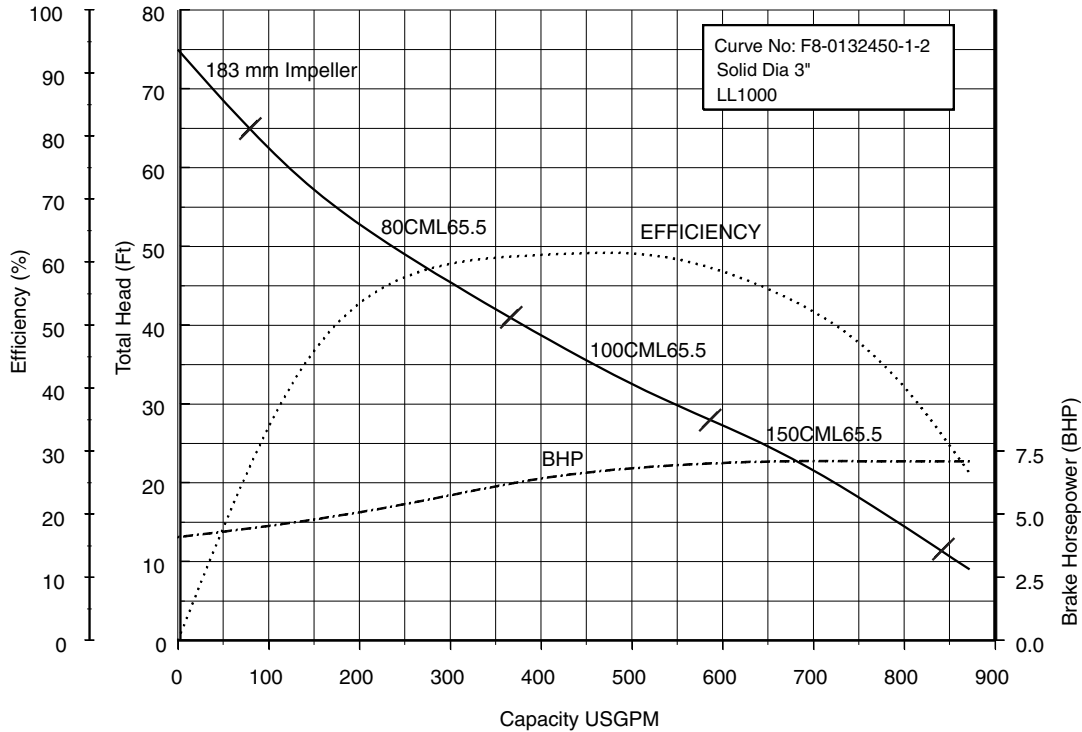

Selection Chart

Model CMLU
Selection chart

Performance Curves

80CML62.2 (3HP) Synchronous Speed: 1800 RPM

3 inch Discharge

80, 100CML63.7 (5HP) Synchronous Speed: 1800 RPM

3, 4 inch Discharge

Performance Curves

80, 100, 150CML65.5 (7.5HP) Synchronous Speed: 1800 RPM 3, 4, 6 inch Discharge

80, 100, 150CML67.5 (10HP) Synchronous Speed: 1800 RPM 3, 4, 6 inch Discharge

Performance Curves

80, 100, 150CML611 (15HP) Synchronous Speed: 1800 RPM 3, 4, 6 inch Discharge

80, 100, 150CML615 (20HP) Synchronous Speed: 1800 RPM 3, 4, 6 inch Discharge

Performance Curves

80, 100, 150CML622 (30HP) Synchronous Speed: 1800 RPM 3, 4, 6 inch Discharge