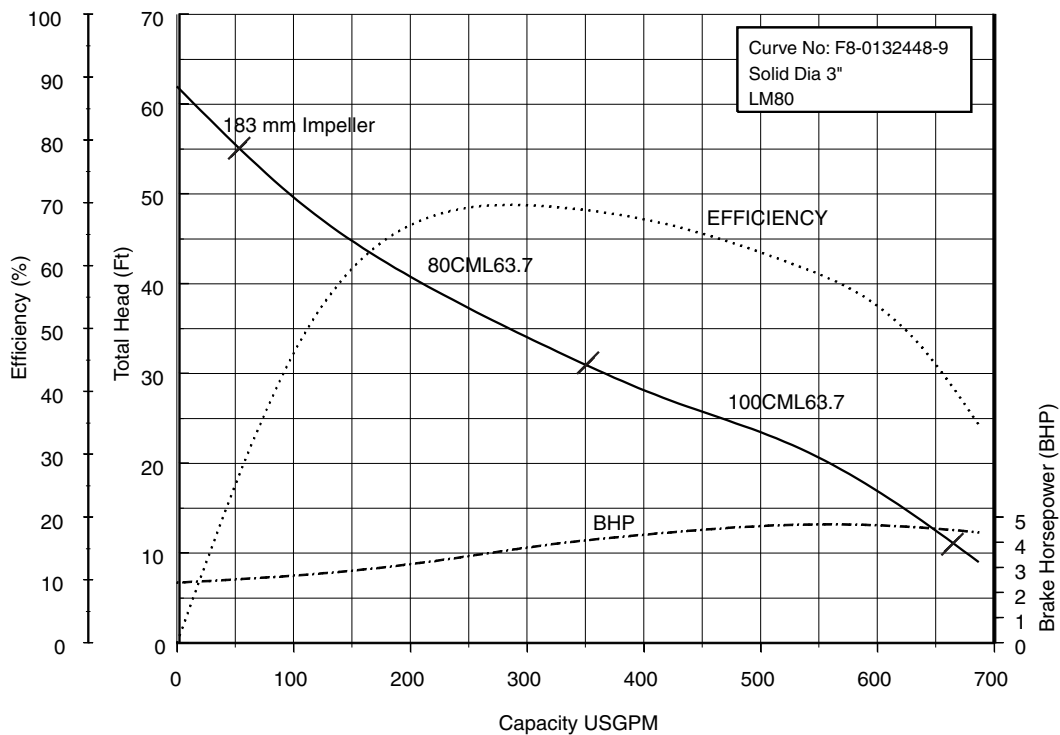

Selection Chart

Model CMLU
Selection chart

Performance Curves

80CML62.2 (3HP) Synchronous Speed: 1800 RPM

3 inch Discharge

80, 100CML63.7 (5HP) Synchronous Speed: 1800 RPM

3, 4 inch Discharge

Performance Curves

80, 100, 150CML65.5 (7.5HP) Synchronous Speed: 1800 RPM 3, 4, 6 inch Discharge

80, 100, 150CML67.5 (10HP) Synchronous Speed: 1800 RPM 3, 4, 6 inch Discharge

Performance Curves

80, 100, 150CML611 (15HP) Synchronous Speed: 1800 RPM 3, 4, 6 inch Discharge

80, 100, 150CML615 (20HP) Synchronous Speed: 1800 RPM 3, 4, 6 inch Discharge

Performance Curves

80, 100, 150CML622 (30HP) Synchronous Speed: 1800 RPM 3, 4, 6 inch Discharge