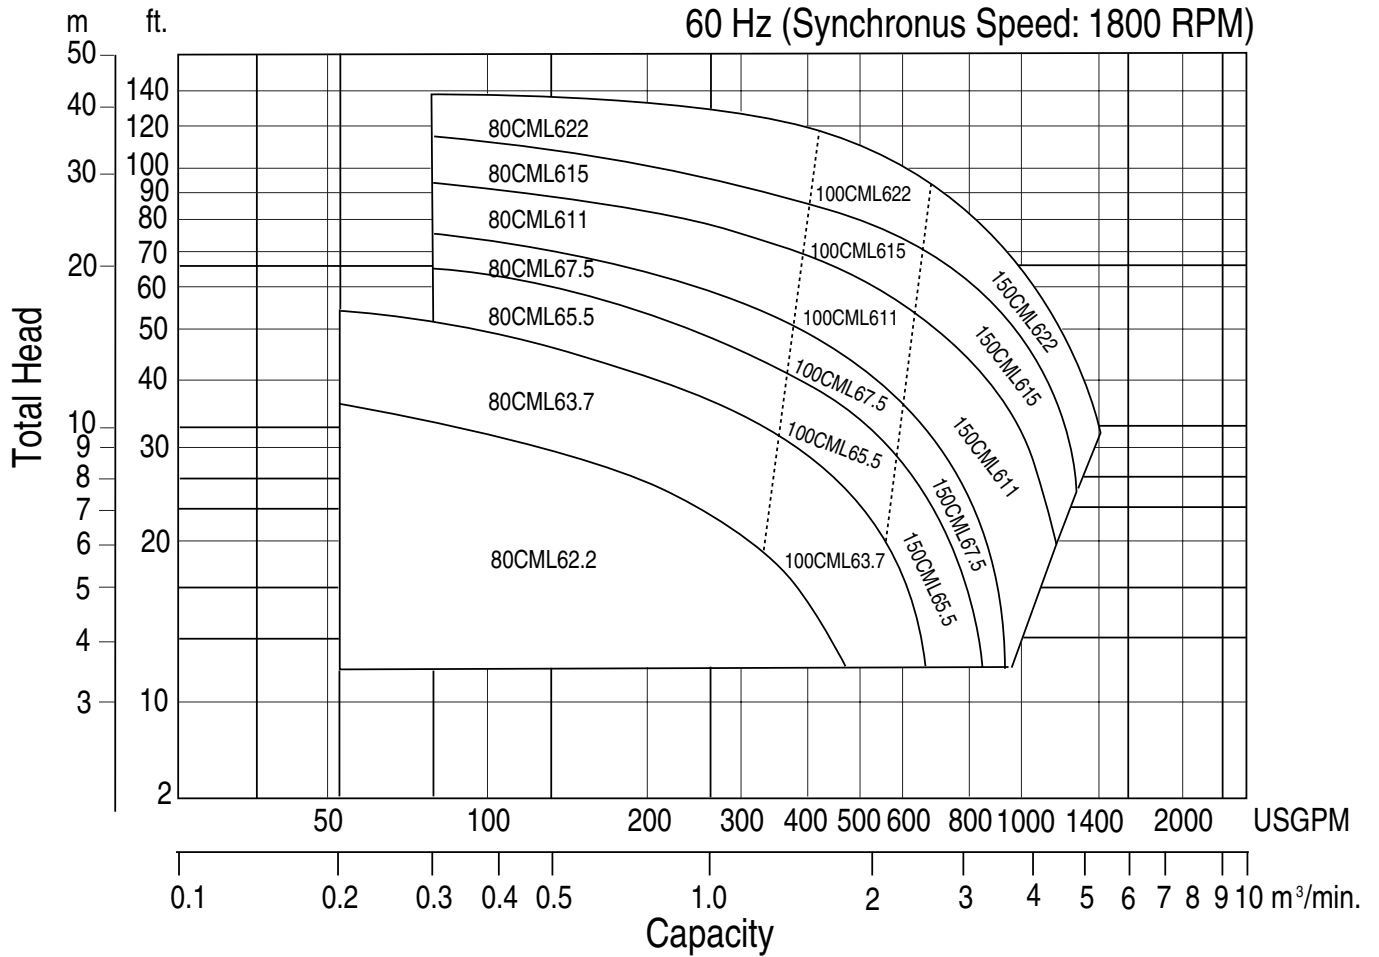

Selection Chart

Model CMLU
Selection chart

Performance Curves

80CML62.2 (3HP) Synchronous Speed: 1800 RPM

3 inch Discharge

80, 100CML63.7 (5HP) Synchronous Speed: 1800 RPM

3, 4 inch Discharge

Performance Curves

80, 100, 150CML65.5 (7.5HP) Synchronous Speed: 1800 RPM 3, 4, 6 inch Discharge

80, 100, 150CML67.5 (10HP) Synchronous Speed: 1800 RPM 3, 4, 6 inch Discharge

Performance Curves

80, 100, 150CML611 (15HP) Synchronous Speed: 1800 RPM 3, 4, 6 inch Discharge

80, 100, 150CML615 (20HP) Synchronous Speed: 1800 RPM 3, 4, 6 inch Discharge

Performance Curves

80, 100, 150CML622 (30HP) Synchronous Speed: 1800 RPM 3, 4, 6 inch Discharge