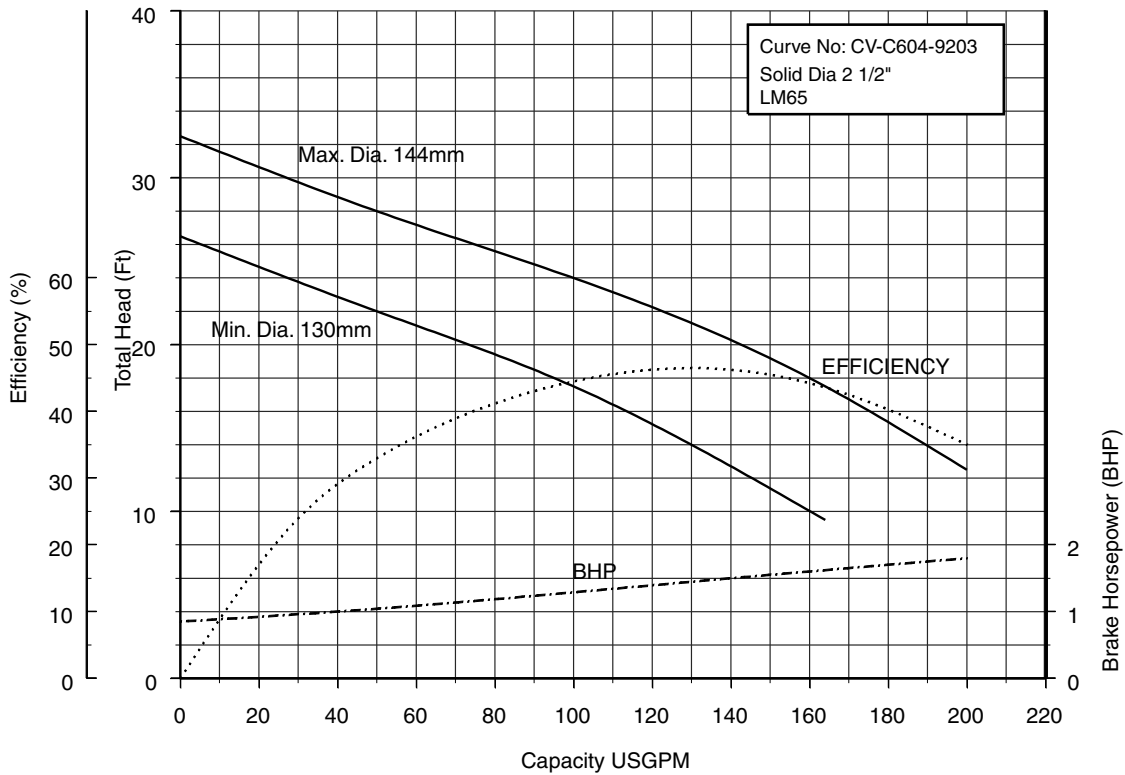

Three Phase

50CVF61.5 (2HP) Synchronous Speed: 1800 RPM

2 inch Discharge

50CVF62.2 (3HP) Synchronous Speed: 1800 RPM

2 inch Discharge

80CVF61.5 (2HP) Synchronous Speed: 1800 RPM

2, 3 inch Discharge

80CVBF62.2 (3HP) Synchronous Speed: 1800 RPM

3, 4 inch Discharge

80CVCF62.2 (3HP) Synchronous Speed: 1800 RPM

2, 3 inch Discharge

80CVBF63.7 (5HP) Synchronous Speed: 1800 RPM

3, 4 inch Discharge

80CVCF63.7 (5HP) Synchronous Speed: 1800 RPM

2, 3 inch Discharge