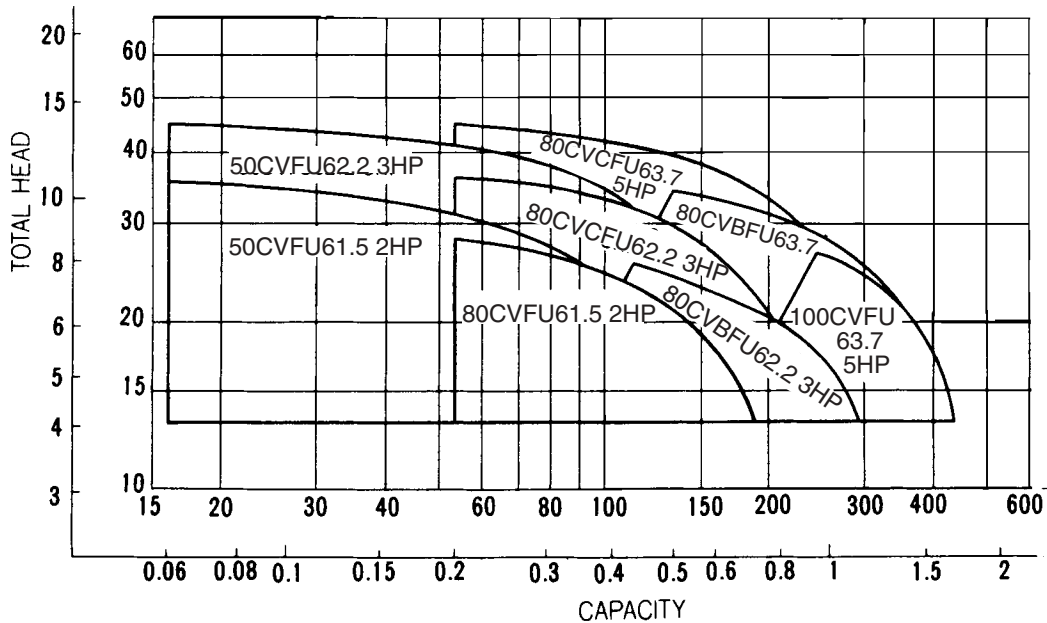

Three Phase

50CVF61.5 (2HP) Synchronous Speed: 1800 RPM

2 inch Discharge

50CVF62.2 (3HP) Synchronous Speed: 1800 RPM

2 inch Discharge

80CVF61.5 (2HP) Synchronous Speed: 1800 RPM

2, 3 inch Discharge

80CVBF62.2 (3HP) Synchronous Speed: 1800 RPM

3, 4 inch Discharge

80CVCF62.2 (3HP) Synchronous Speed: 1800 RPM

2, 3 inch Discharge

80CVBF63.7 (5HP) Synchronous Speed: 1800 RPM

3, 4 inch Discharge

80CVCF63.7 (5HP) Synchronous Speed: 1800 RPM

2, 3 inch Discharge