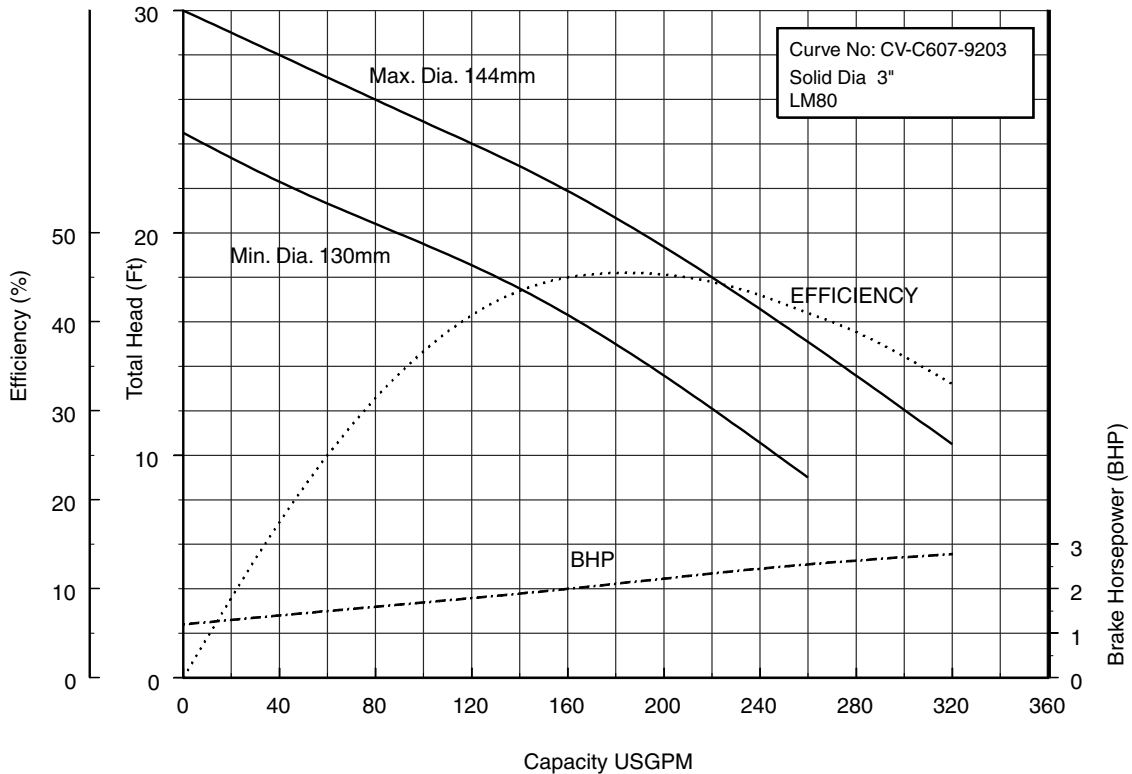

Three Phase

50CVF61.5 (2HP) Synchronous Speed: 1800 RPM

2 inch Discharge

50CVF62.2 (3HP) Synchronous Speed: 1800 RPM

2 inch Discharge

80CVF61.5 (2HP) Synchronous Speed: 1800 RPM

2, 3 inch Discharge

80CVBF62.2 (3HP) Synchronous Speed: 1800 RPM

3, 4 inch Discharge

80CVCF62.2 (3HP) Synchronous Speed: 1800 RPM

2, 3 inch Discharge

80CVBF63.7 (5HP) Synchronous Speed: 1800 RPM

3, 4 inch Discharge

80CVCF63.7 (5HP) Synchronous Speed: 1800 RPM

2, 3 inch Discharge