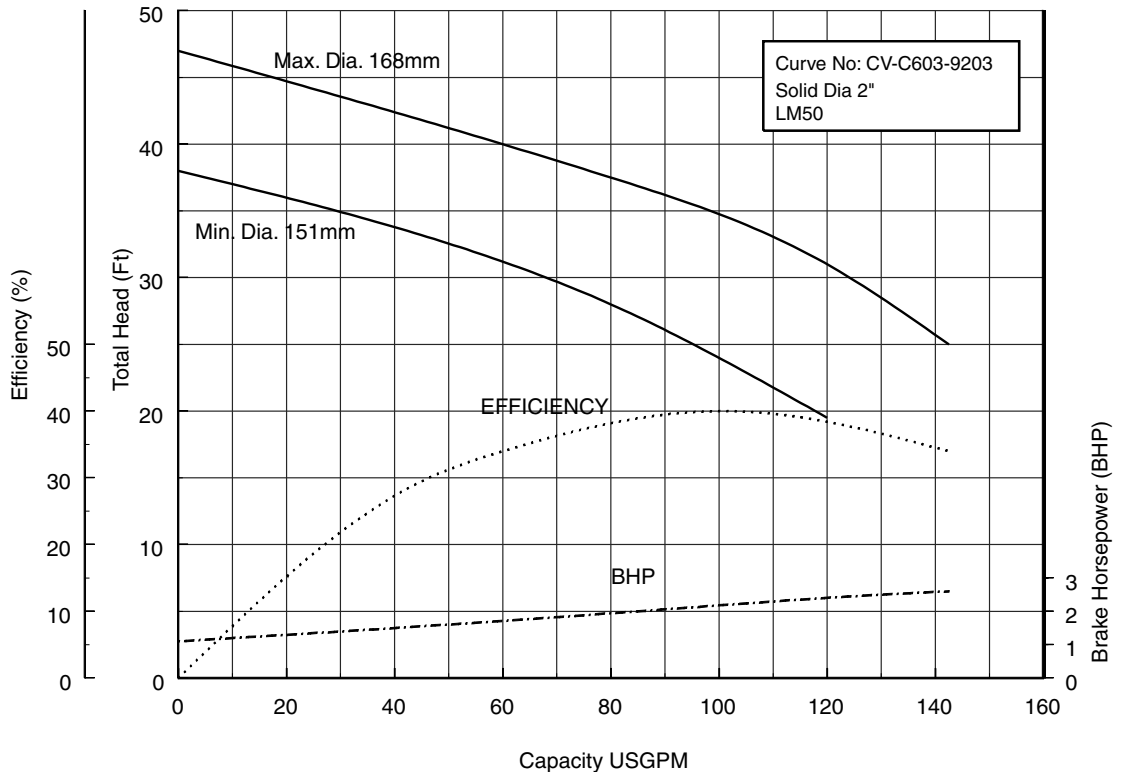

Three Phase

50CVF61.5 (2HP) Synchronous Speed: 1800 RPM

2 inch Discharge

50CVF62.2 (3HP) Synchronous Speed: 1800 RPM

2 inch Discharge

80CVF61.5 (2HP) Synchronous Speed: 1800 RPM

2, 3 inch Discharge

80CVBF62.2 (3HP) Synchronous Speed: 1800 RPM

3, 4 inch Discharge

80CVCF62.2 (3HP) Synchronous Speed: 1800 RPM

2, 3 inch Discharge

80CVBF63.7 (5HP) Synchronous Speed: 1800 RPM

3, 4 inch Discharge

80CVCF63.7 (5HP) Synchronous Speed: 1800 RPM

2, 3 inch Discharge