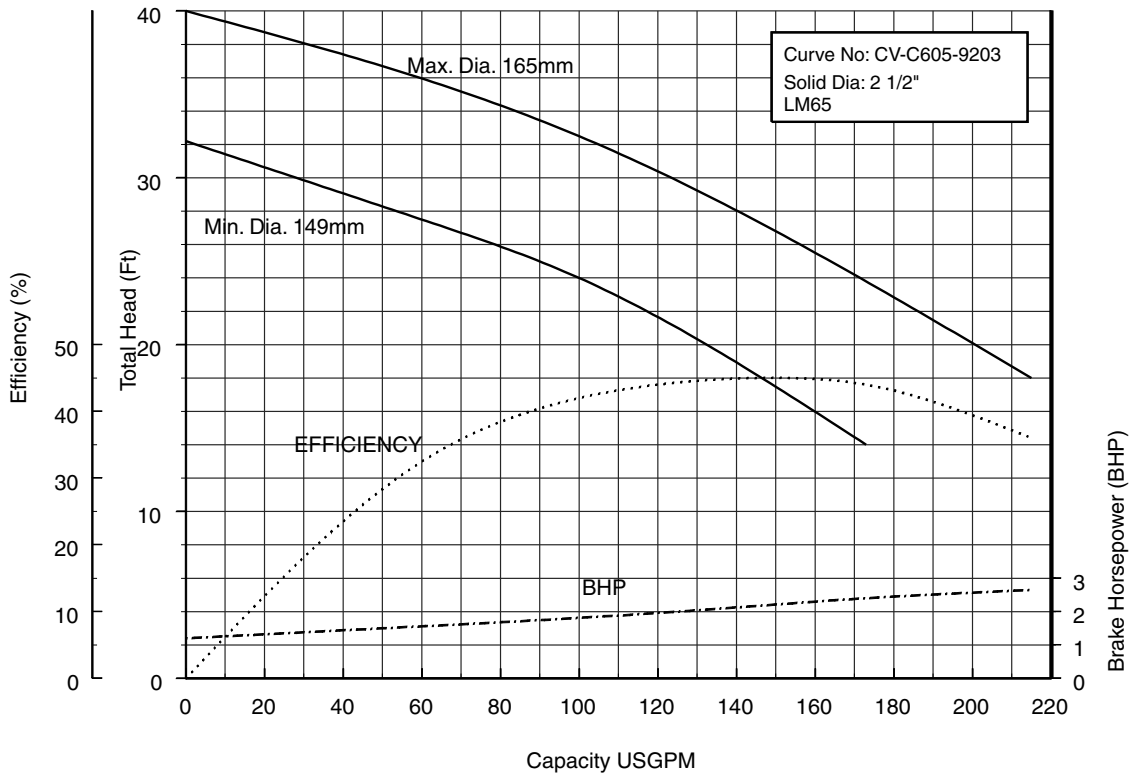

Three Phase

50CVF61.5 (2HP) Synchronous Speed: 1800 RPM

2 inch Discharge

50CVF62.2 (3HP) Synchronous Speed: 1800 RPM

2 inch Discharge

80CVF61.5 (2HP) Synchronous Speed: 1800 RPM

2, 3 inch Discharge

80CVBF62.2 (3HP) Synchronous Speed: 1800 RPM

3, 4 inch Discharge

80CVCF62.2 (3HP) Synchronous Speed: 1800 RPM

2, 3 inch Discharge

80CVBF63.7 (5HP) Synchronous Speed: 1800 RPM

3, 4 inch Discharge

80CVCF63.7 (5HP) Synchronous Speed: 1800 RPM

2, 3 inch Discharge