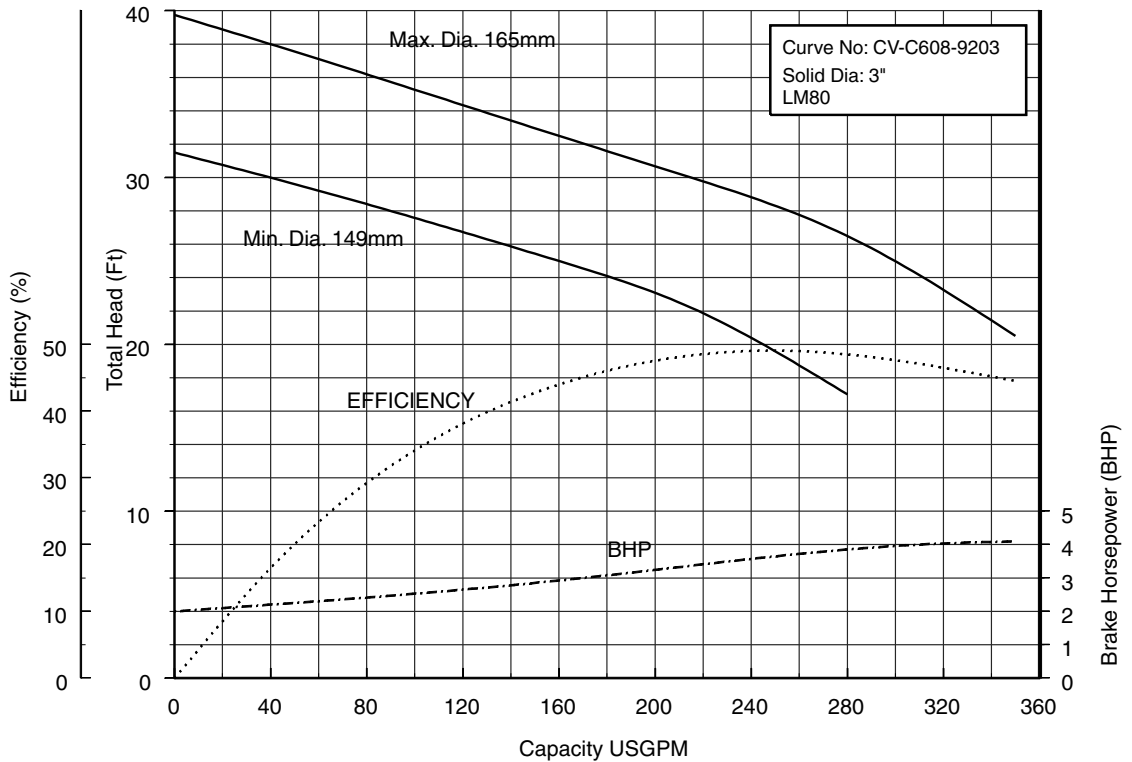

3, 4 inch Discharge

80CVCF62.2 (3HP) Synchronous Speed: 1800 RPM

2, 3 inch Discharge

80CVBF63.7 (5HP) Synchronous Speed: 1800 RPM

3, 4 inch Discharge

80CVCF63.7 (5HP) Synchronous Speed: 1800 RPM

2, 3 inch Discharge