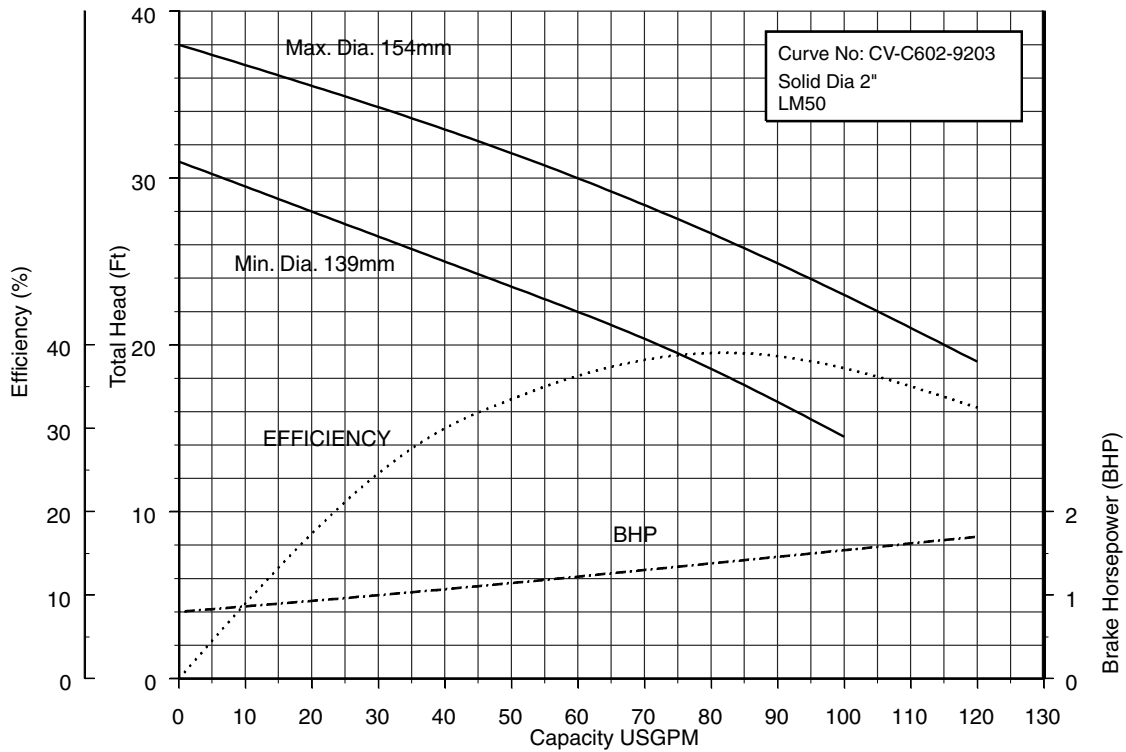

Three Phase

50CVF61.5 (2HP) Synchronous Speed: 1800 RPM

2 inch Discharge

50CVF62.2 (3HP) Synchronous Speed: 1800 RPM

2 inch Discharge

80CVF61.5 (2HP) Synchronous Speed: 1800 RPM

2, 3 inch Discharge

80CVBF62.2 (3HP) Synchronous Speed: 1800 RPM

3, 4 inch Discharge

80CVCF62.2 (3HP) Synchronous Speed: 1800 RPM

2, 3 inch Discharge

80CVBF63.7 (5HP) Synchronous Speed: 1800 RPM

3, 4 inch Discharge

80CVCF63.7 (5HP) Synchronous Speed: 1800 RPM

2, 3 inch Discharge