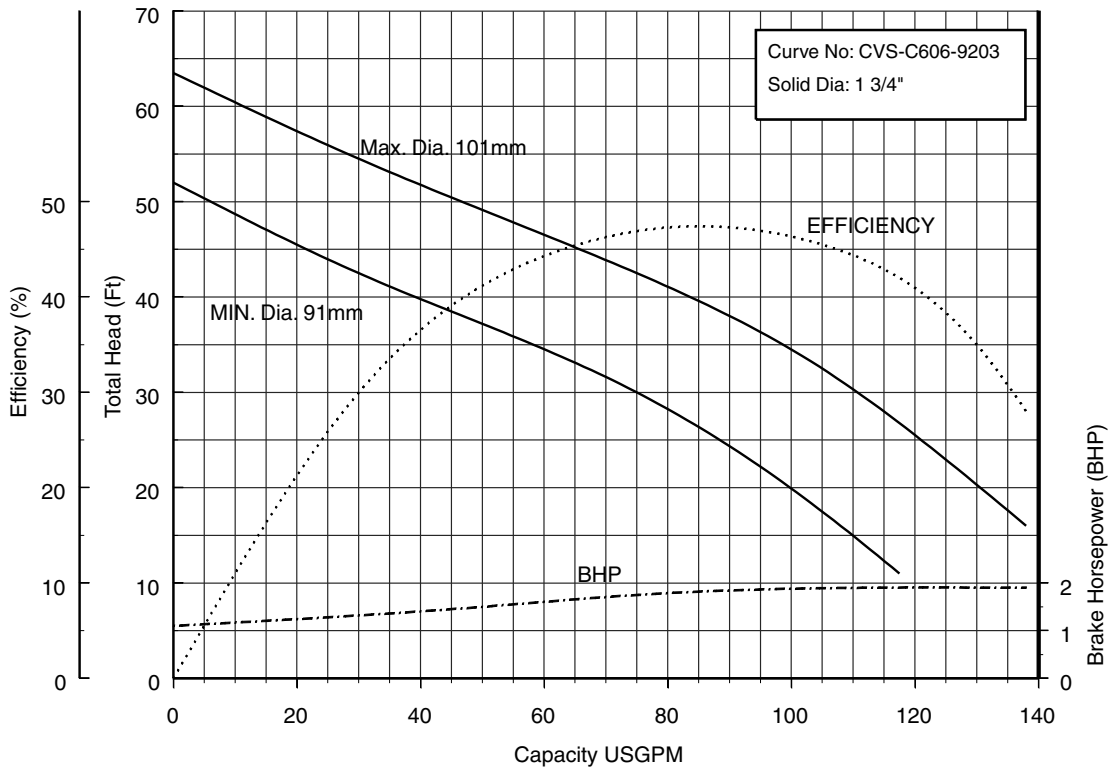

**50CVSH61.5 (2HP)**

**Synchronous Speed: 3600 RPM**

**2 inch Discharge**

**80CVSH6.75 (1HP)**

**Synchronous Speed: 3600 RPM**

**3 inch Discharge**

**80CVSH61.5 (2HP)**

**Synchronous Speed: 3600 RPM**

**3 inch Discharge**

**80CVS62.2 80CVSH62.2 (3HP) Synchronous Speed: 3600 RPM**

**3 inch Discharge**