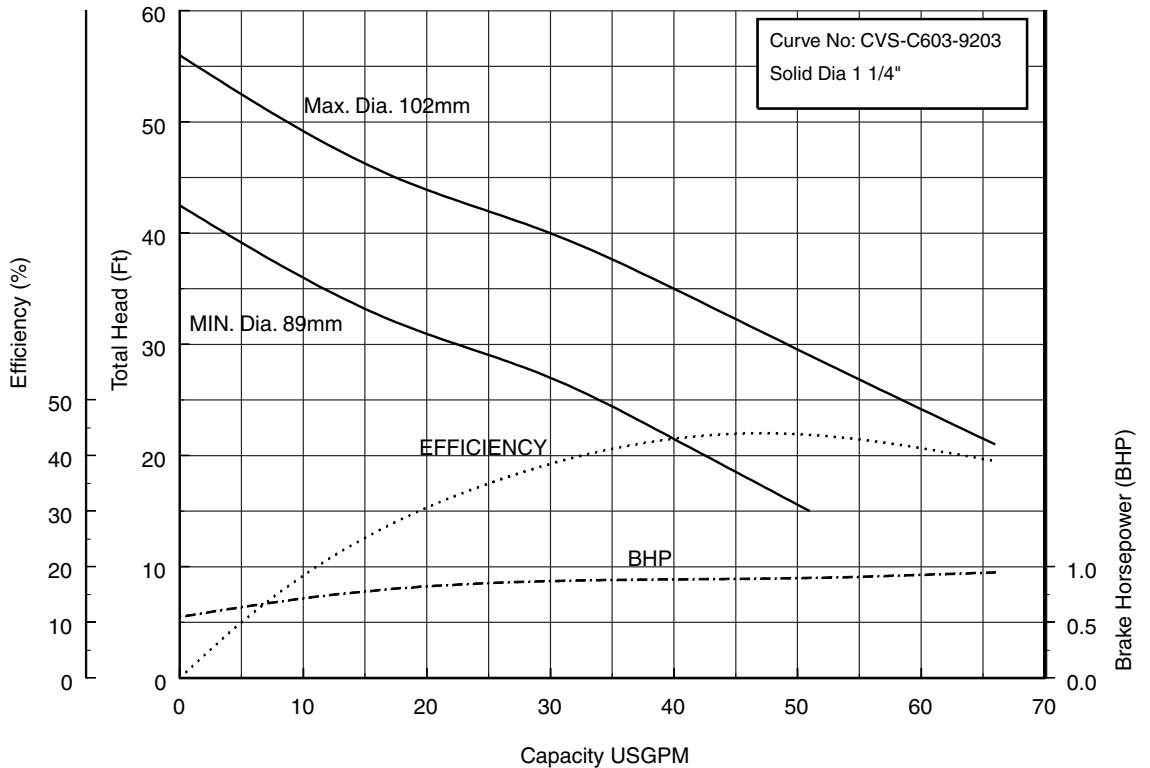

**Three phase**

Three phase

**50CVSH6.4 (1/2HP)**

**Synchronous Speed: 3600 RPM**

**2 inch Discharge**

**50CVSH6.75 (1HP)**

**Synchronous Speed: 3600 RPM**

**2 inch Discharge**

**50CVSH61.5 (2HP)**

**Synchronous Speed: 3600 RPM**

**2 inch Discharge**

**80CVSH6.75 (1HP)**

**Synchronous Speed: 3600 RPM**

**3 inch Discharge**

**80CVSH61.5 (2HP)**

**Synchronous Speed: 3600 RPM**

**3 inch Discharge**

**80CVS62.2 80CVSH62.2 (3HP) Synchronous Speed: 3600 RPM**

**3 inch Discharge**