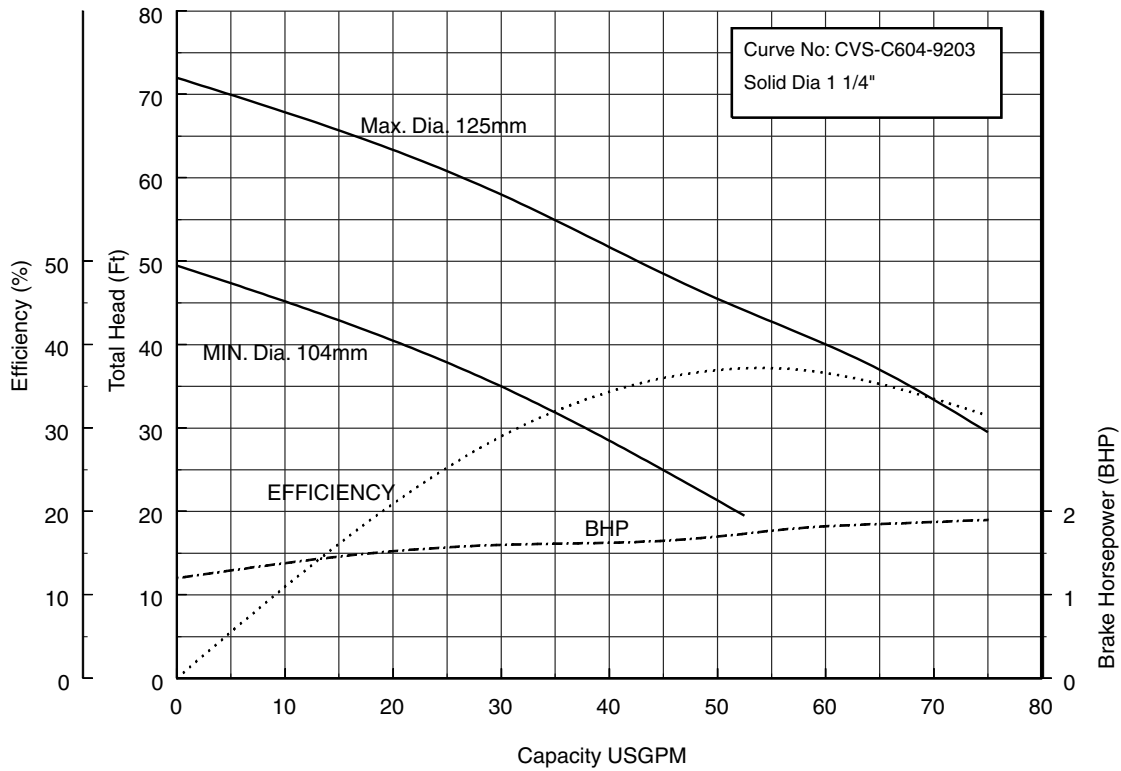

**Three phase**

Three phase

**50CVSH6.4 (1/2HP)**

**Synchronous Speed: 3600 RPM**

**2 inch Discharge**

**50CVSH6.75 (1HP)**

**Synchronous Speed: 3600 RPM**

**2 inch Discharge**

**50CVSH61.5 (2HP)**

**Synchronous Speed: 3600 RPM**

**2 inch Discharge**

**80CVSH6.75 (1HP)**

**Synchronous Speed: 3600 RPM**

**3 inch Discharge**

**80CVSH61.5 (2HP)**

**Synchronous Speed: 3600 RPM**

**3 inch Discharge**

**80CVS62.2 80CVSH62.2 (3HP) Synchronous Speed: 3600 RPM**

**3 inch Discharge**