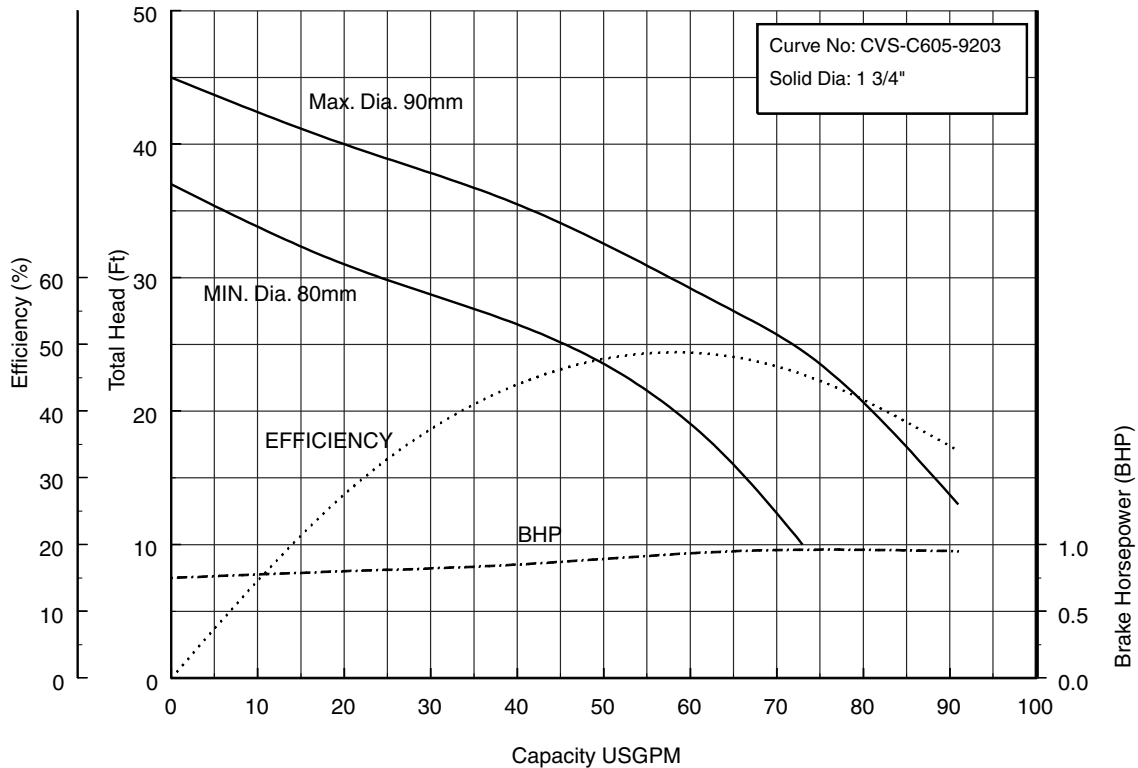

**50CVSH61.5 (2HP)**

**Synchronous Speed: 3600 RPM**

**2 inch Discharge**

**80CVSH6.75 (1HP)**

**Synchronous Speed: 3600 RPM**

**3 inch Discharge**

**80CVSH61.5 (2HP)**

**Synchronous Speed: 3600 RPM**

**3 inch Discharge**

**80CVS62.2 80CVSH62.2 (3HP) Synchronous Speed: 3600 RPM**

**3 inch Discharge**