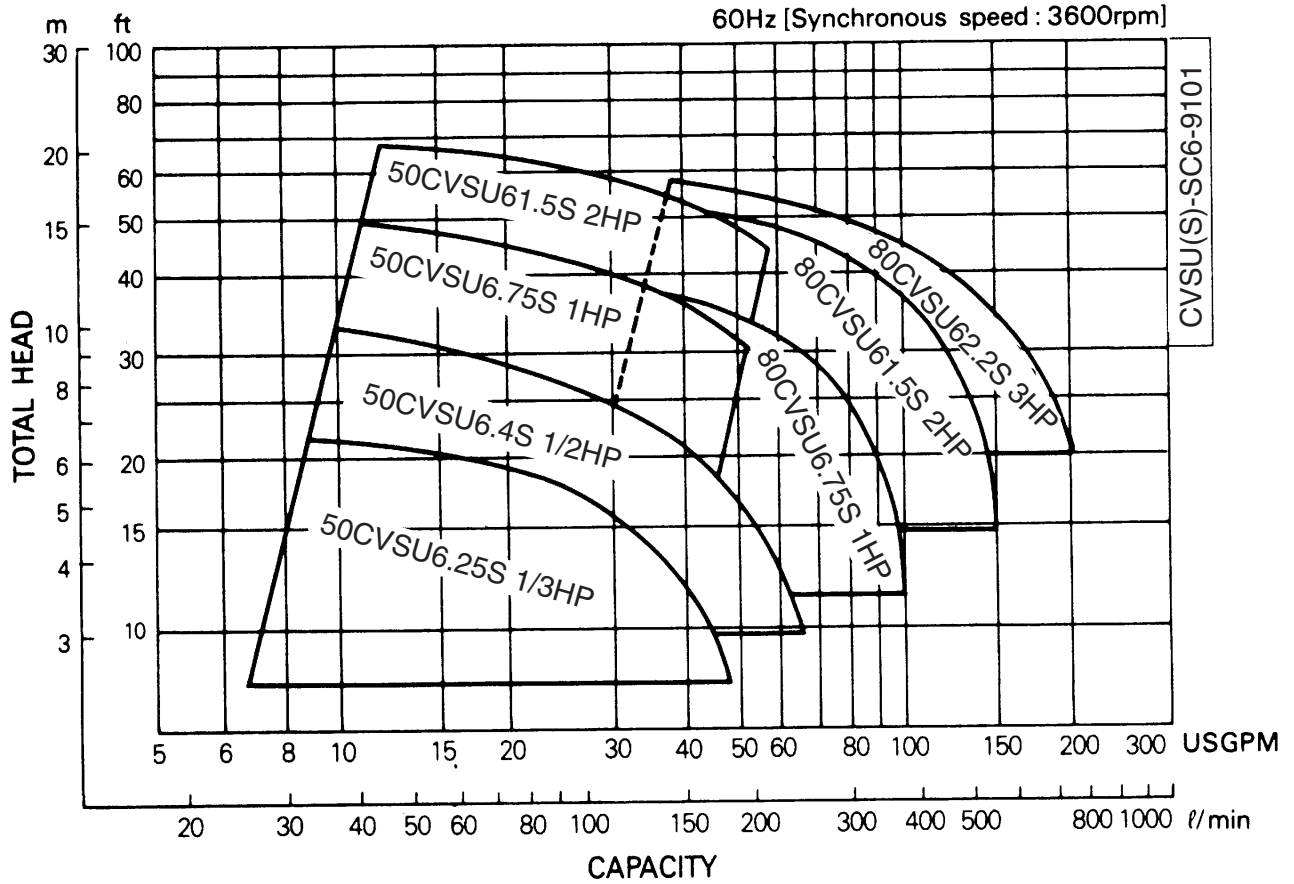

**Three phase**

Three phase

**50CVSH6.4 (1/2HP)**

**Synchronous Speed: 3600 RPM**

**2 inch Discharge**

**50CVSH6.75 (1HP)**

**Synchronous Speed: 3600 RPM**

**2 inch Discharge**

**50CVSH61.5 (2HP)**

**Synchronous Speed: 3600 RPM**

**2 inch Discharge**

**80CVSH6.75 (1HP)**

**Synchronous Speed: 3600 RPM**

**3 inch Discharge**

**80CVSH61.5 (2HP)**

**Synchronous Speed: 3600 RPM**

**3 inch Discharge**

**80CVS62.2 80CVSH62.2 (3HP) Synchronous Speed: 3600 RPM**

**3 inch Discharge**