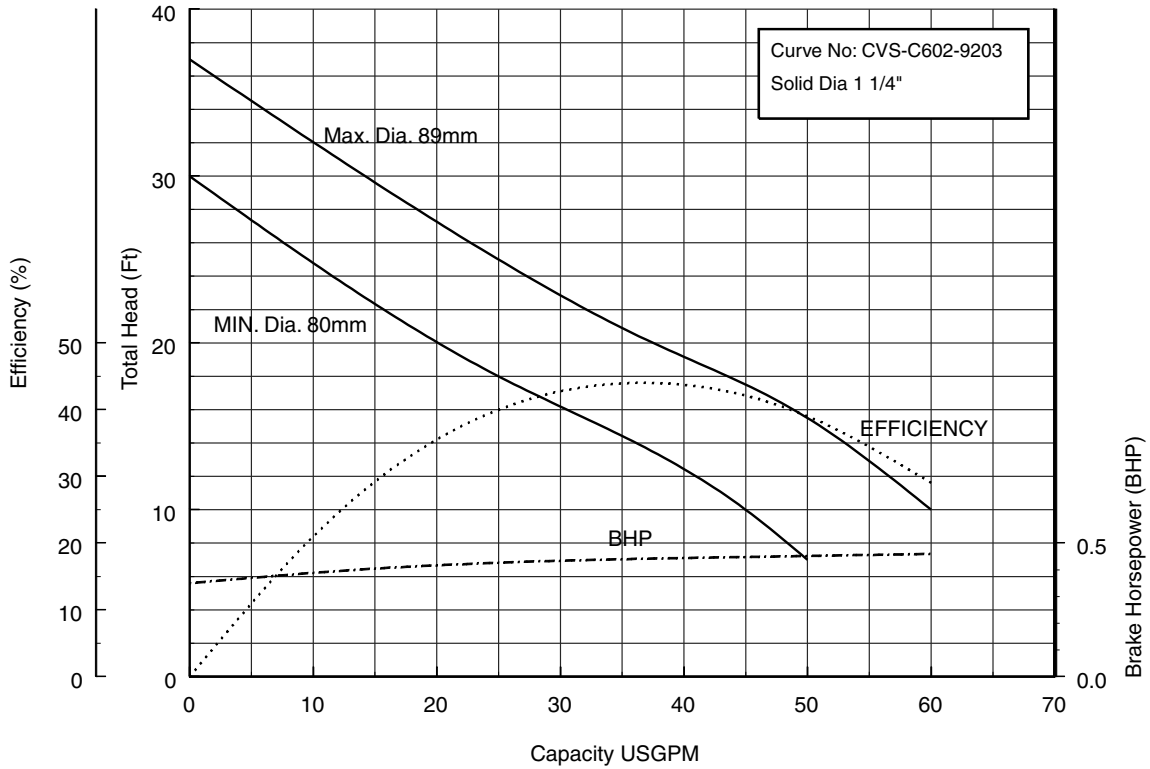

**Three phase**

Three phase

**50CVSH6.4 (1/2HP)**

**Synchronous Speed: 3600 RPM**

**2 inch Discharge**

**50CVSH6.75 (1HP)**

**Synchronous Speed: 3600 RPM**

**2 inch Discharge**

**50CVSH61.5 (2HP)**

**Synchronous Speed: 3600 RPM**

**2 inch Discharge**

**80CVSH6.75 (1HP)**

**Synchronous Speed: 3600 RPM**

**3 inch Discharge**

**80CVSH61.5 (2HP)**

**Synchronous Speed: 3600 RPM**

**3 inch Discharge**

**80CVS62.2 80CVSH62.2 (3HP) Synchronous Speed: 3600 RPM**

**3 inch Discharge**