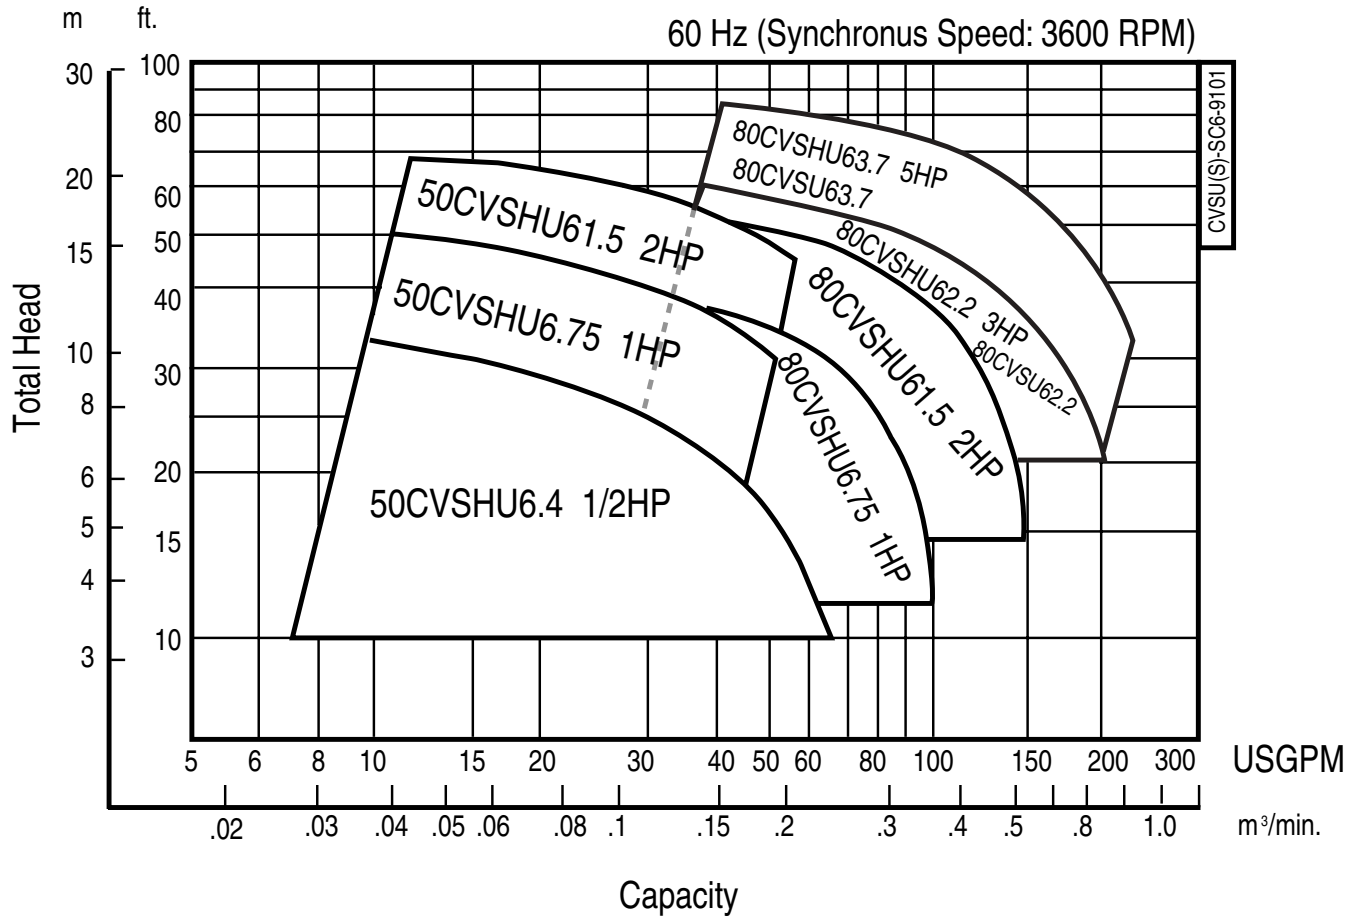

**Three phase**

Three phase

**50CVSH6.4 (1/2HP)**

**Synchronous Speed: 3600 RPM**

**2 inch Discharge**

**50CVSH6.75 (1HP)**

**Synchronous Speed: 3600 RPM**

**2 inch Discharge**

**50CVSH61.5 (2HP)**

**Synchronous Speed: 3600 RPM**

**2 inch Discharge**

**80CVSH6.75 (1HP)**

**Synchronous Speed: 3600 RPM**

**3 inch Discharge**

**80CVSH61.5 (2HP)**

**Synchronous Speed: 3600 RPM**

**3 inch Discharge**

**80CVS62.2 80CVSH62.2 (3HP) Synchronous Speed: 3600 RPM**

**3 inch Discharge**