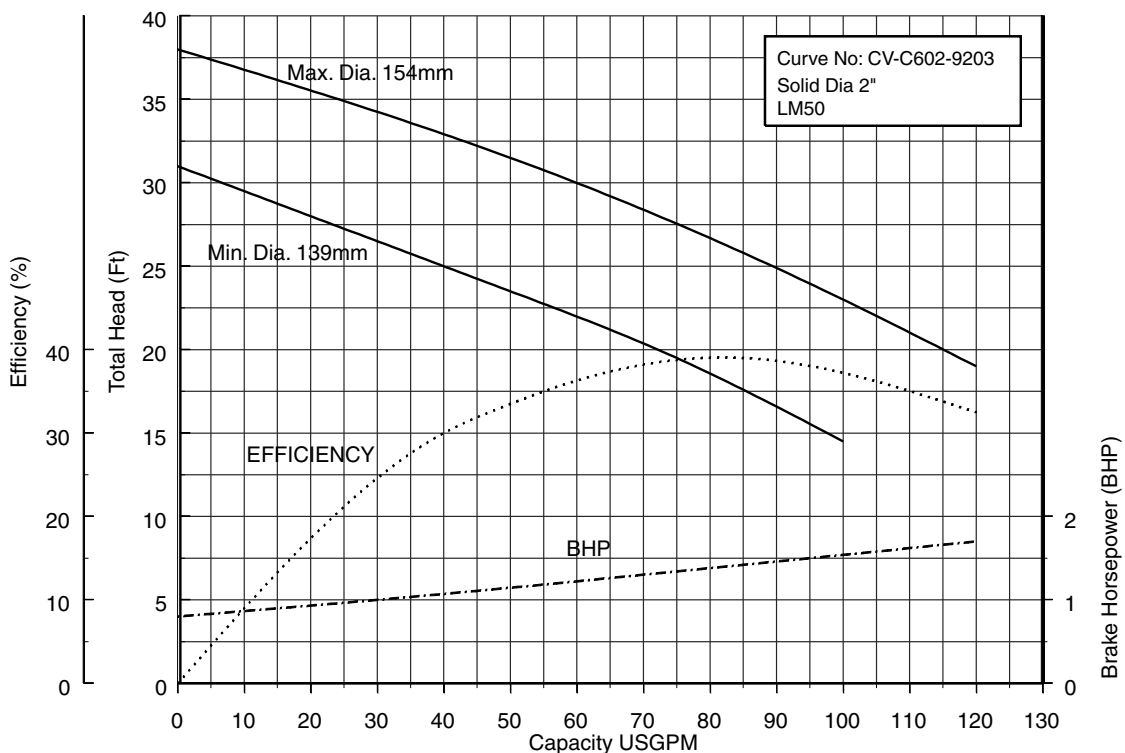

Single Phase

60Hz (Synchronous speed: 1800 RPM)

Three Phase

60Hz (Synchronous speed: 1800 RPM)

Model CVU

EBARA PRO Cast Vortex Sewage Pumps

Performance Curves

50CV6.75S 50CV6.75 (1HP) Synchronous Speed: 1800 RPM

2 inch Discharge

50CV61.5S 50CV61.5 (2HP) Synchronous Speed: 1800 RPM

2 inch Discharge

50CV62.2S (3HP) Synchronous Speed: 1800 RPM

2 inch Discharge

80CV61.5S 80CV61.5 (2HP) Synchronous Speed: 1800 RPM

2, 3 inch Discharge

80CVB62.2S (3HP) Synchronous Speed: 1800 RPM

3, 4 inch Discharge

80CVC62.2S (3HP) Synchronous Speed: 1800 RPM

2, 3 inch Discharge

Model CVU

EBARA PRO Cast Vortex Sewage Pumps

Performance Curves

80CVB63.7S (5HP) Synchronous Speed: 1800 RPM

3, 4 inch Discharge

80CVC63.7S (5HP) Synchronous Speed: 1800 RPM

2, 3 inch Discharge