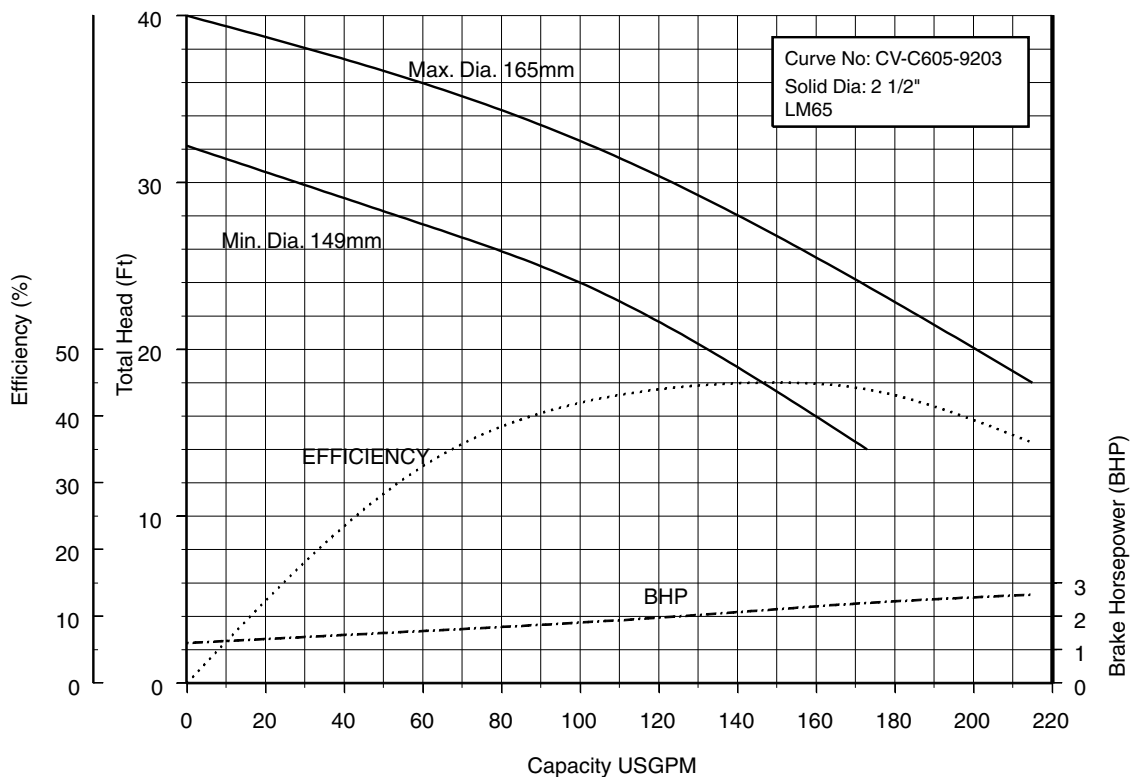

2 inch Discharge

50CV61.5S 50CV61.5 (2HP) Synchronous Speed: 1800 RPM

2 inch Discharge

50CV62.2S (3HP) Synchronous Speed: 1800 RPM

2 inch Discharge

80CV61.5S 80CV61.5 (2HP) Synchronous Speed: 1800 RPM

2, 3 inch Discharge

80CVB62.2S (3HP) Synchronous Speed: 1800 RPM

3, 4 inch Discharge

80CVC62.2S (3HP) Synchronous Speed: 1800 RPM

2, 3 inch Discharge

Model CVU

EBARA PRO Cast Vortex Sewage Pumps

Performance Curves

80CVB63.7S (5HP) Synchronous Speed: 1800 RPM

3, 4 inch Discharge

80CVC63.7S (5HP) Synchronous Speed: 1800 RPM

2, 3 inch Discharge