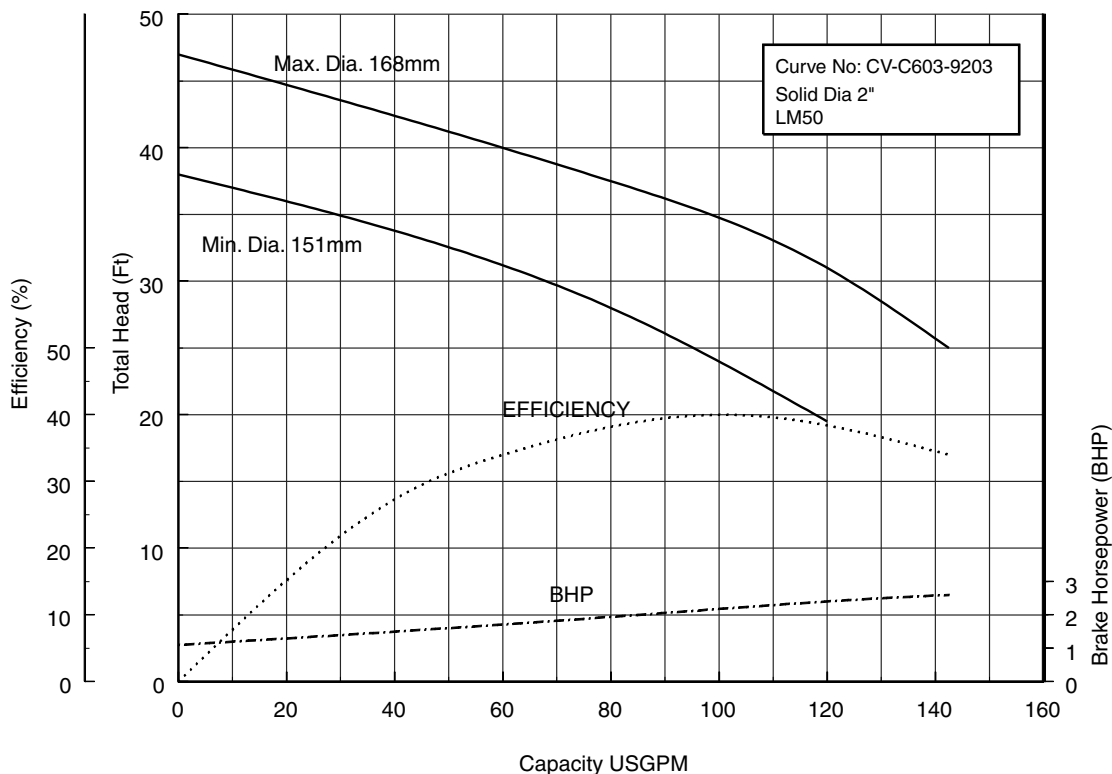

2 inch Discharge

50CV61.5S 50CV61.5 (2HP) Synchronous Speed: 1800 RPM

2 inch Discharge

50CV62.2S (3HP) Synchronous Speed: 1800 RPM

2 inch Discharge

80CV61.5S 80CV61.5 (2HP) Synchronous Speed: 1800 RPM

2, 3 inch Discharge

80CVB62.2S (3HP) Synchronous Speed: 1800 RPM

3, 4 inch Discharge

80CVC62.2S (3HP) Synchronous Speed: 1800 RPM

2, 3 inch Discharge

Model CVU

EBARA PRO Cast Vortex Sewage Pumps

Performance Curves

80CVB63.7S (5HP) Synchronous Speed: 1800 RPM

3, 4 inch Discharge

80CVC63.7S (5HP) Synchronous Speed: 1800 RPM

2, 3 inch Discharge