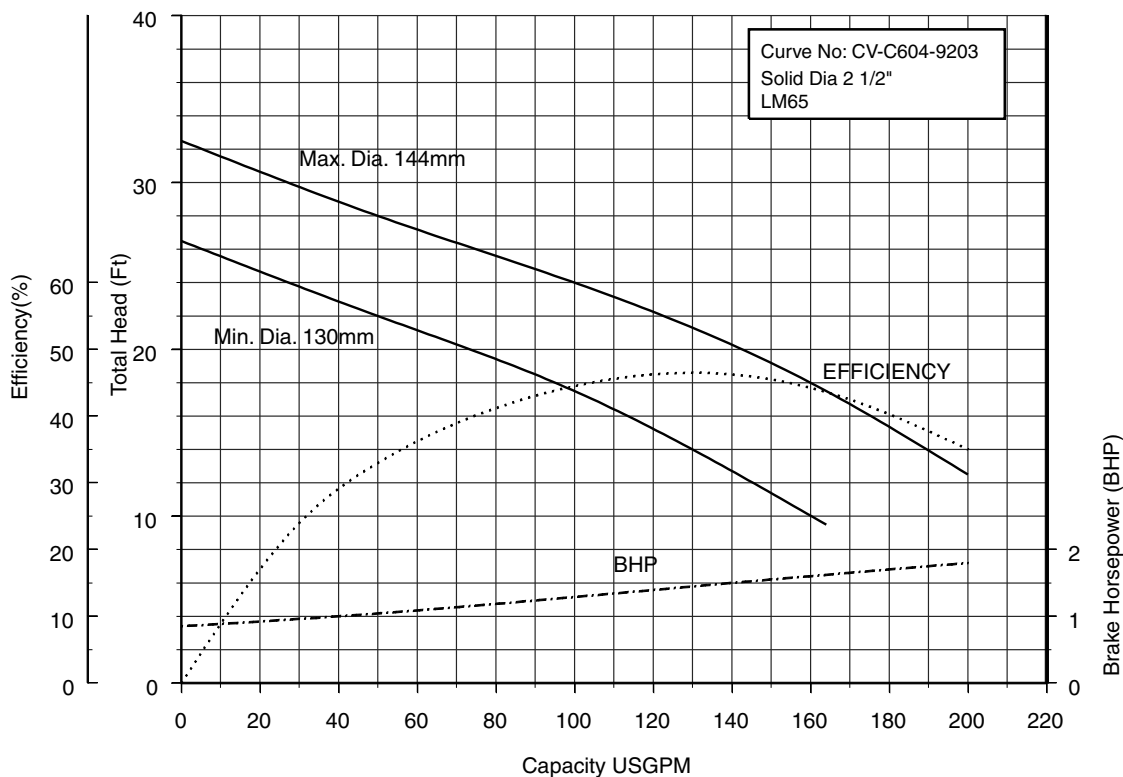

2 inch Discharge

50CV61.5S 50CV61.5 (2HP) Synchronous Speed: 1800 RPM

2 inch Discharge

50CV62.2S (3HP) Synchronous Speed: 1800 RPM

2 inch Discharge

80CV61.5S 80CV61.5 (2HP) Synchronous Speed: 1800 RPM

2, 3 inch Discharge

80CVB62.2S (3HP) Synchronous Speed: 1800 RPM

3, 4 inch Discharge

80CVC62.2S (3HP) Synchronous Speed: 1800 RPM

2, 3 inch Discharge

Model CVU

EBARA PRO Cast Vortex Sewage Pumps

Performance Curves

80CVB63.7S (5HP) Synchronous Speed: 1800 RPM

3, 4 inch Discharge

80CVC63.7S (5HP) Synchronous Speed: 1800 RPM

2, 3 inch Discharge