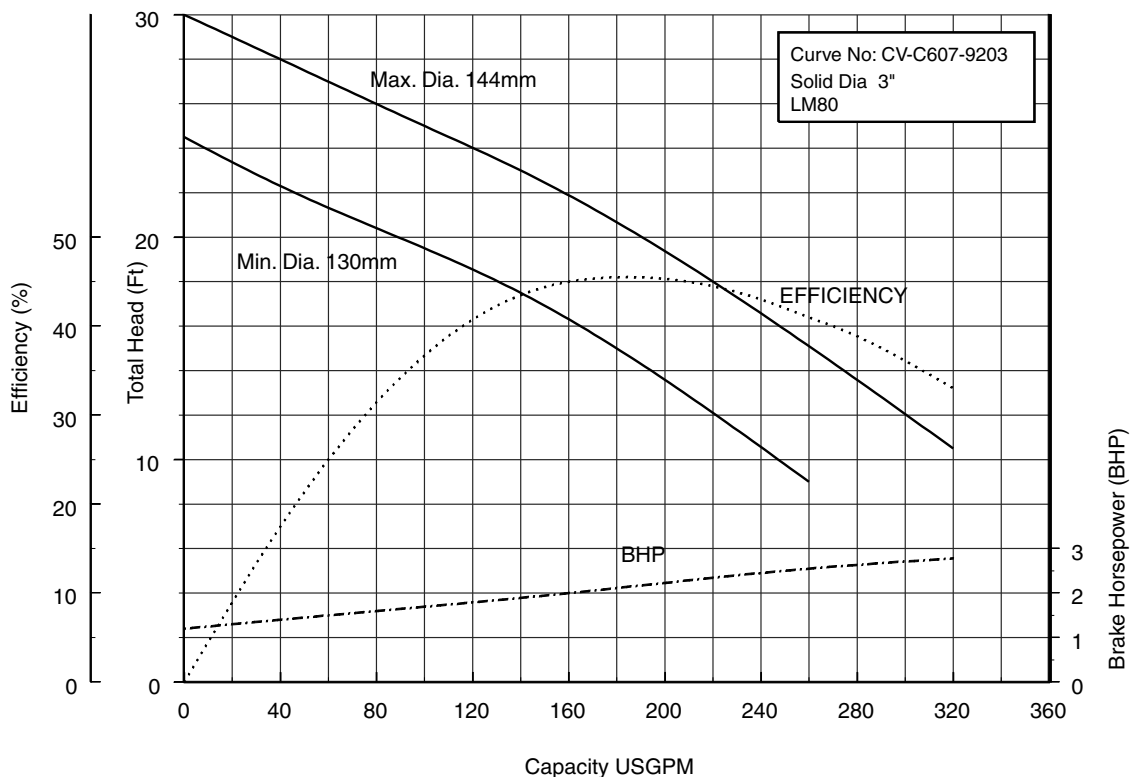

Single Phase

60Hz (Synchronous speed: 1800 RPM)

Three Phase

60Hz (Synchronous speed: 1800 RPM)

Model CVU

EBARA PRO Cast Vortex Sewage Pumps

Performance Curves

50CV6.75S 50CV6.75 (1HP) Synchronous Speed: 1800 RPM

2 inch Discharge

50CV61.5S 50CV61.5 (2HP) Synchronous Speed: 1800 RPM

2 inch Discharge

50CV62.2S (3HP) Synchronous Speed: 1800 RPM

2 inch Discharge

80CV61.5S 80CV61.5 (2HP) Synchronous Speed: 1800 RPM

2, 3 inch Discharge

80CVB62.2S (3HP) Synchronous Speed: 1800 RPM

3, 4 inch Discharge

80CVC62.2S (3HP) Synchronous Speed: 1800 RPM

2, 3 inch Discharge

Model CVU

EBARA PRO Cast Vortex Sewage Pumps

Performance Curves

80CVB63.7S (5HP) Synchronous Speed: 1800 RPM

3, 4 inch Discharge

80CVC63.7S (5HP) Synchronous Speed: 1800 RPM

2, 3 inch Discharge