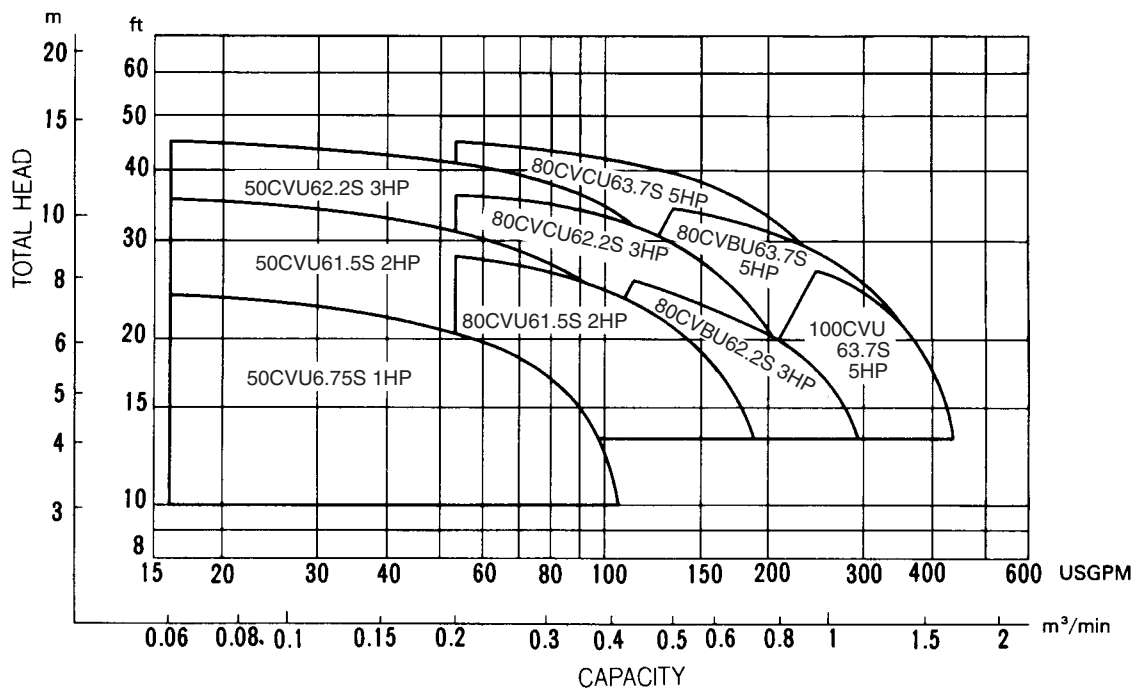

Single Phase

60Hz (Synchronous speed: 1800 RPM)

Three Phase

60Hz (Synchronous speed: 1800 RPM)

Model CVU

EBARA PRO Cast Vortex Sewage Pumps

Performance Curves

50CV6.75S 50CV6.75 (1HP) Synchronous Speed: 1800 RPM

2 inch Discharge

50CV61.5S 50CV61.5 (2HP) Synchronous Speed: 1800 RPM

2 inch Discharge

50CV62.2S (3HP) Synchronous Speed: 1800 RPM

2 inch Discharge

80CV61.5S 80CV61.5 (2HP) Synchronous Speed: 1800 RPM

2, 3 inch Discharge

80CVB62.2S (3HP) Synchronous Speed: 1800 RPM

3, 4 inch Discharge

80CVC62.2S (3HP) Synchronous Speed: 1800 RPM

2, 3 inch Discharge

Model CVU

EBARA PRO Cast Vortex Sewage Pumps

Performance Curves

80CVB63.7S (5HP) Synchronous Speed: 1800 RPM

3, 4 inch Discharge

80CVC63.7S (5HP) Synchronous Speed: 1800 RPM

2, 3 inch Discharge