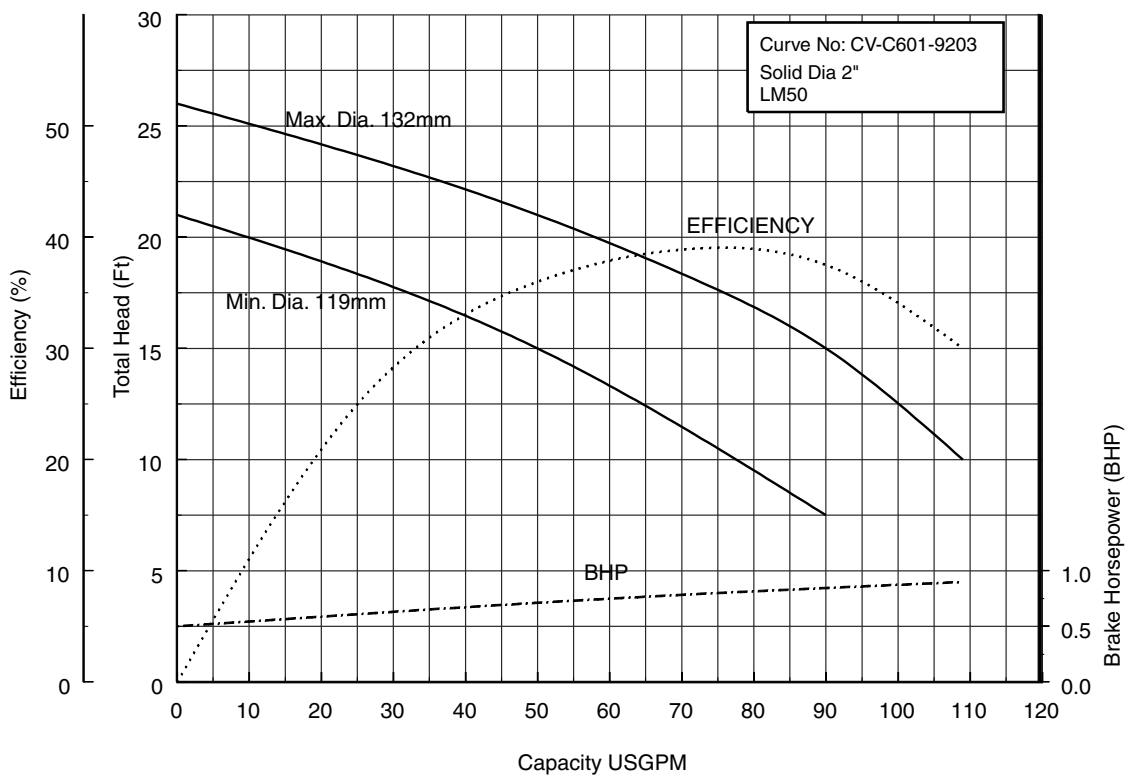

Single Phase

60Hz (Synchronous speed: 1800 RPM)

Three Phase

60Hz (Synchronous speed: 1800 RPM)

Model CVU

EBARA PRO Cast Vortex Sewage Pumps

Performance Curves

50CV6.75S 50CV6.75 (1HP) Synchronous Speed: 1800 RPM

2 inch Discharge

50CV61.5S 50CV61.5 (2HP) Synchronous Speed: 1800 RPM

2 inch Discharge

50CV62.2S (3HP) Synchronous Speed: 1800 RPM

2 inch Discharge

80CV61.5S 80CV61.5 (2HP) Synchronous Speed: 1800 RPM

2, 3 inch Discharge

80CVB62.2S (3HP) Synchronous Speed: 1800 RPM

3, 4 inch Discharge

80CVC62.2S (3HP) Synchronous Speed: 1800 RPM

2, 3 inch Discharge

Model CVU

EBARA PRO Cast Vortex Sewage Pumps

Performance Curves

80CVB63.7S (5HP) Synchronous Speed: 1800 RPM

3, 4 inch Discharge

80CVC63.7S (5HP) Synchronous Speed: 1800 RPM

2, 3 inch Discharge