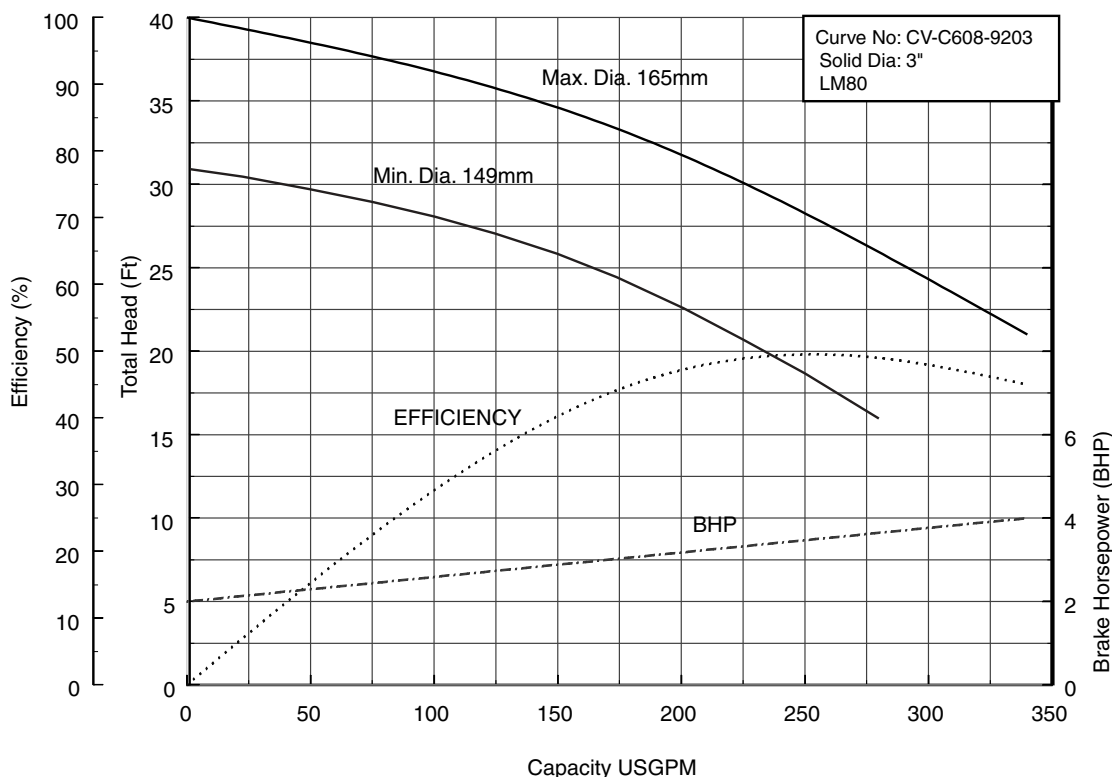

80CVB62.2S (3HP) Synchronous Speed: 1800 RPM

3, 4 inch Discharge

80CVC62.2S (3HP) Synchronous Speed: 1800 RPM

2, 3 inch Discharge

Model CVU

EBARA PRO Cast Vortex Sewage Pumps

Performance Curves

80CVB63.7S (5HP) Synchronous Speed: 1800 RPM

3, 4 inch Discharge

80CVC63.7S (5HP) Synchronous Speed: 1800 RPM

2, 3 inch Discharge