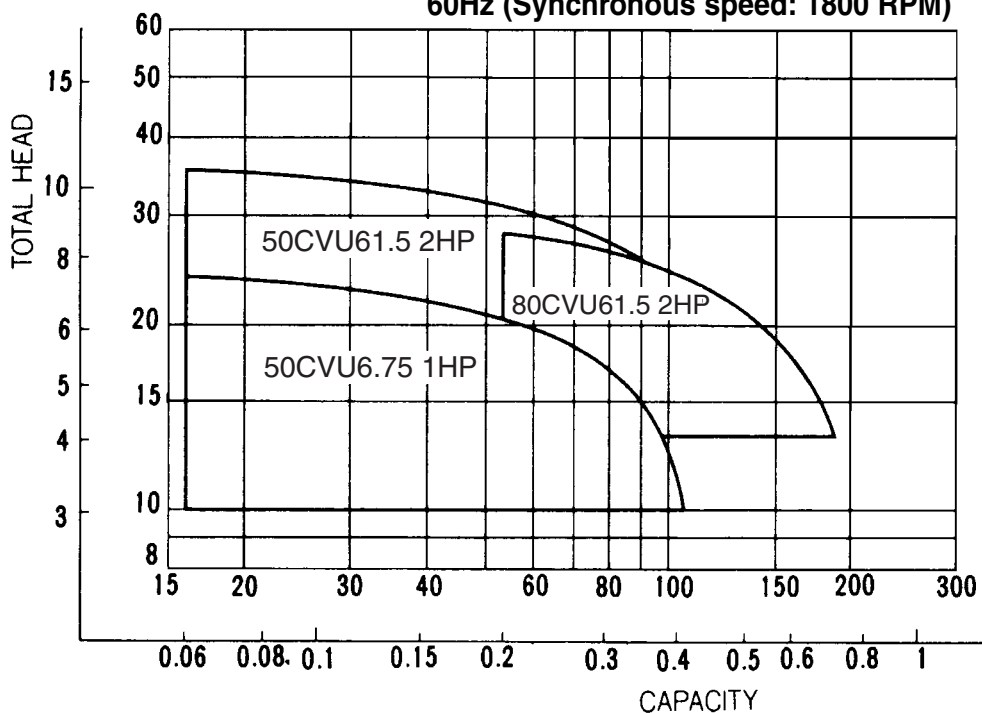

Single Phase

60Hz (Synchronous speed: 1800 RPM)

Three Phase

60Hz (Synchronous speed: 1800 RPM)

Model CVU

EBARA PRO Cast Vortex Sewage Pumps

Performance Curves

50CV6.75S 50CV6.75 (1HP) Synchronous Speed: 1800 RPM

2 inch Discharge

50CV61.5S 50CV61.5 (2HP) Synchronous Speed: 1800 RPM

2 inch Discharge

50CV62.2S (3HP) Synchronous Speed: 1800 RPM

2 inch Discharge

80CV61.5S 80CV61.5 (2HP) Synchronous Speed: 1800 RPM

2, 3 inch Discharge

80CVB62.2S (3HP) Synchronous Speed: 1800 RPM

3, 4 inch Discharge

80CVC62.2S (3HP) Synchronous Speed: 1800 RPM

2, 3 inch Discharge

Model CVU

EBARA PRO Cast Vortex Sewage Pumps

Performance Curves

80CVB63.7S (5HP) Synchronous Speed: 1800 RPM

3, 4 inch Discharge

80CVC63.7S (5HP) Synchronous Speed: 1800 RPM

2, 3 inch Discharge