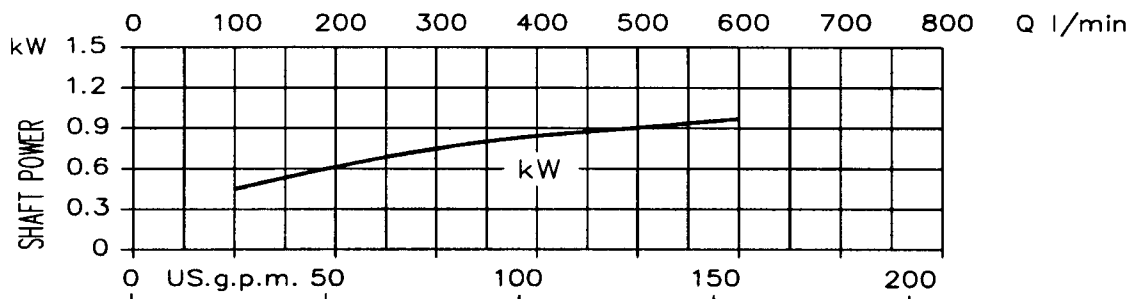

Model DWO
Performance Curve

EBARA Stainless Steel Open Impeller Centrifugal Pumps

DWO 1506 1.5HP

Synchronous Speed: 3450 RPM

Model DWO
Performance Curve

EBARA Stainless Steel Open Impeller Centrifugal Pumps

DWO 2006 2HP

Synchronous Speed: 3450 RPM

Model DWO

EBARA Stainless Steel Open Impeller Centrifugal Pumps

Performance curve

DWO 3006 3HP

Synchronous Speed: 3450 RPM