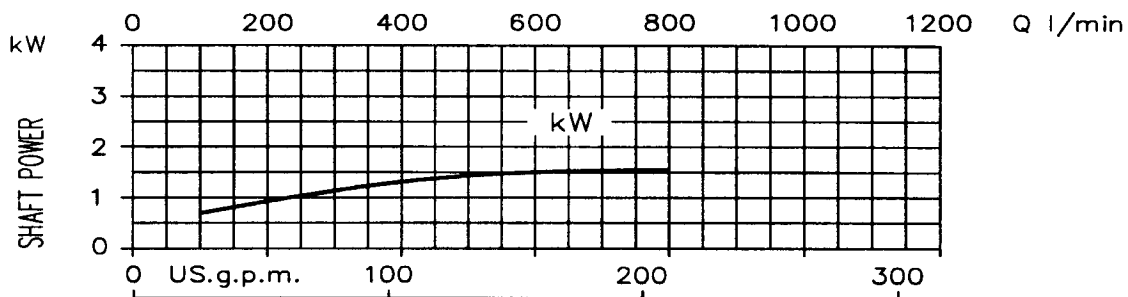

Model DWO
Performance Curve

EBARA Stainless Steel Open Impeller Centrifugal Pumps

DWO 1506 1.5HP

Synchronous Speed: 3450 RPM

Model DWO
Performance Curve

EBARA Stainless Steel Open Impeller Centrifugal Pumps

DWO 2006 2HP

Synchronous Speed: 3450 RPM

Model DWO

EBARA Stainless Steel Open Impeller Centrifugal Pumps

Performance curve

DWO 3006 3HP

Synchronous Speed: 3450 RPM