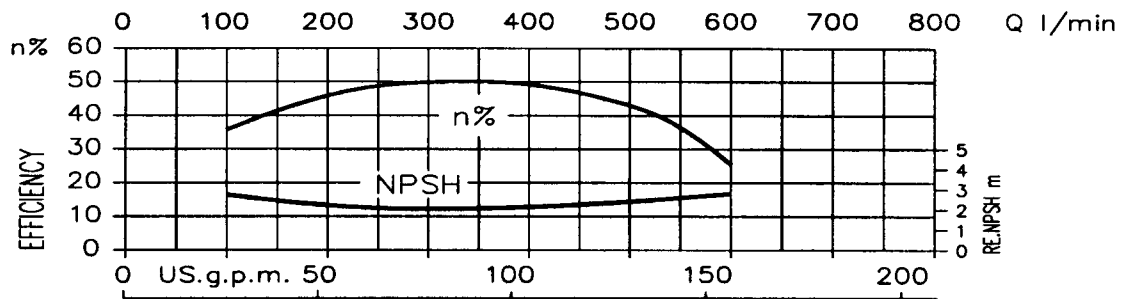

Model DWO
Performance Curve

EBARA Stainless Steel Open Impeller Centrifugal Pumps

DWO 1506 1.5HP

Synchronous Speed: 3450 RPM

Model DWO
Performance Curve

EBARA Stainless Steel Open Impeller Centrifugal Pumps

DWO 2006 2HP

Synchronous Speed: 3450 RPM

Model DWO

EBARA Stainless Steel Open Impeller Centrifugal Pumps

Performance curve

DWO 3006 3HP

Synchronous Speed: 3450 RPM