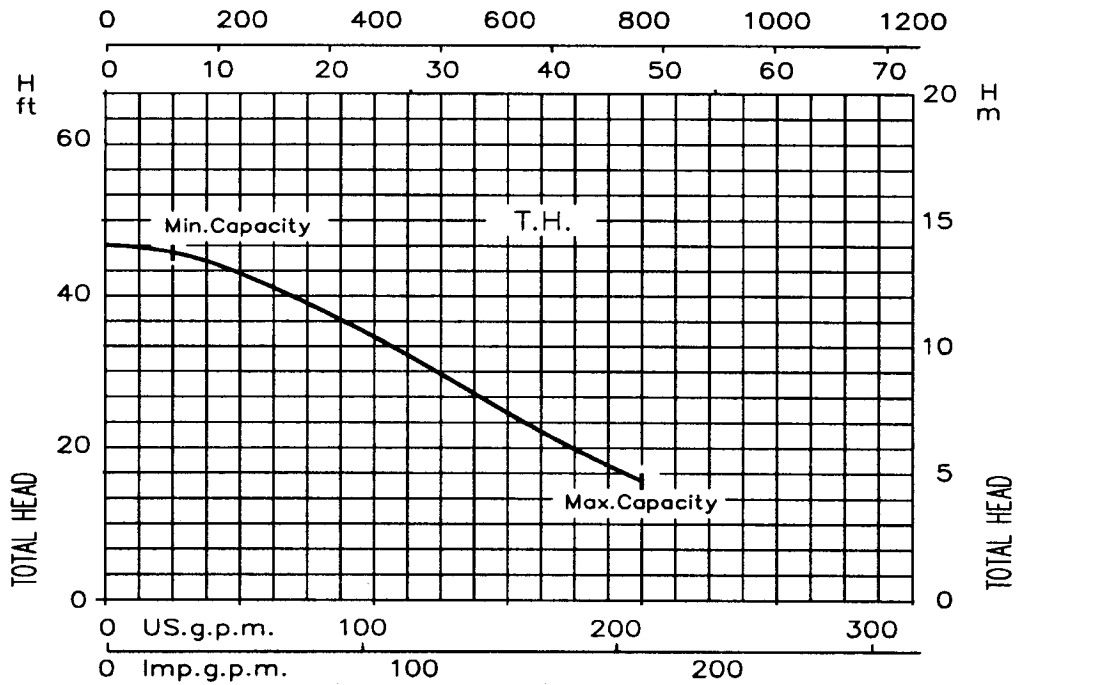

Model DWO
Performance Curve

EBARA Stainless Steel Open Impeller Centrifugal Pumps

DWO 1506 1.5HP

Synchronous Speed: 3450 RPM

Model DWO
Performance Curve

EBARA Stainless Steel Open Impeller Centrifugal Pumps

DWO 2006 2HP

Synchronous Speed: 3450 RPM

Model DWO

EBARA Stainless Steel Open Impeller Centrifugal Pumps

Performance curve

DWO 3006 3HP

Synchronous Speed: 3450 RPM