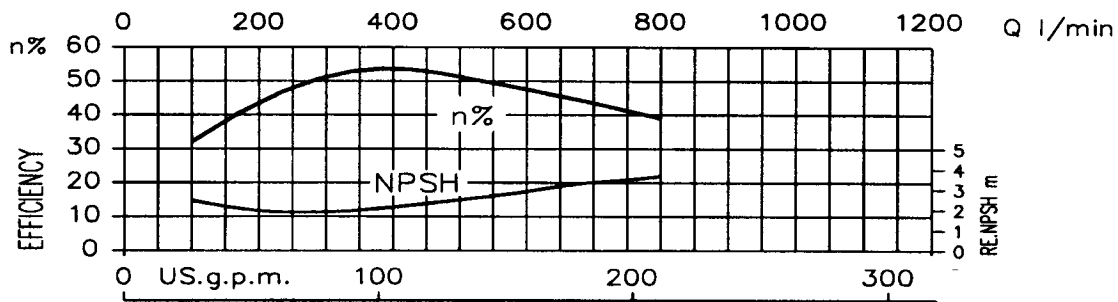

Model DWO
Performance Curve

EBARA Stainless Steel Open Impeller Centrifugal Pumps

DWO 1506 1.5HP

Synchronous Speed: 3450 RPM

Model DWO
Performance Curve

EBARA Stainless Steel Open Impeller Centrifugal Pumps

DWO 2006 2HP

Synchronous Speed: 3450 RPM

Model DWO

EBARA Stainless Steel Open Impeller Centrifugal Pumps

Performance curve

DWO 3006 3HP

Synchronous Speed: 3450 RPM