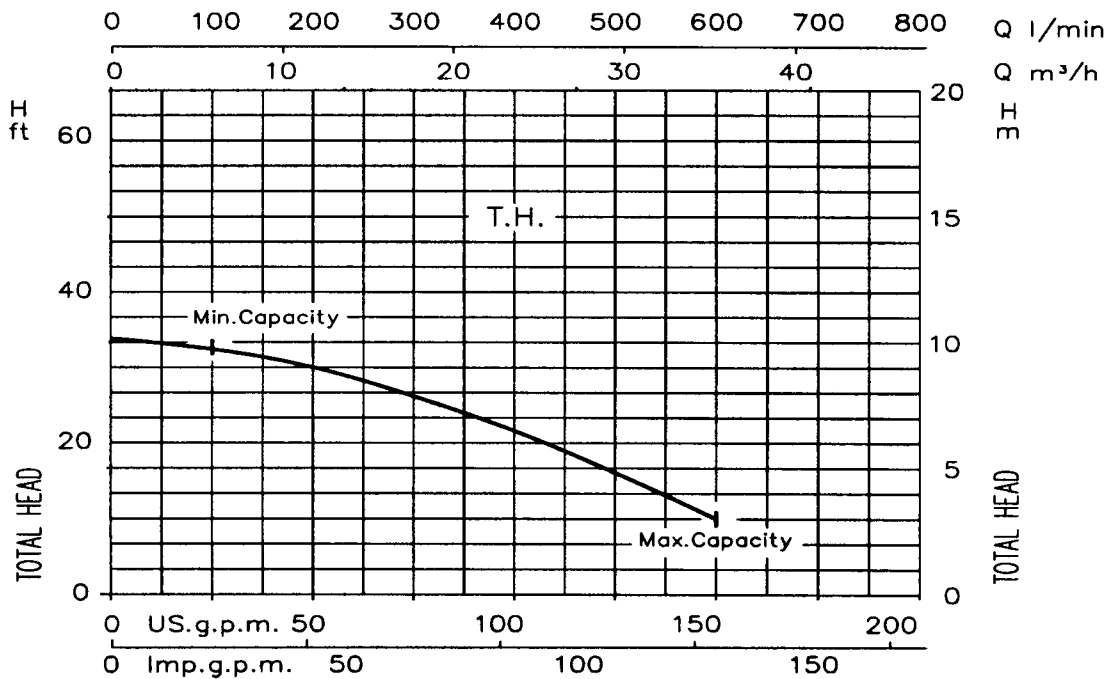

Model DWO
Performance Curve

EBARA Stainless Steel Open Impeller Centrifugal Pumps

DWO 1506 1.5HP

Synchronous Speed: 3450 RPM

Model DWO
Performance Curve

EBARA Stainless Steel Open Impeller Centrifugal Pumps

DWO 2006 2HP

Synchronous Speed: 3450 RPM

Model DWO

EBARA Stainless Steel Open Impeller Centrifugal Pumps

Performance curve

DWO 3006 3HP

Synchronous Speed: 3450 RPM