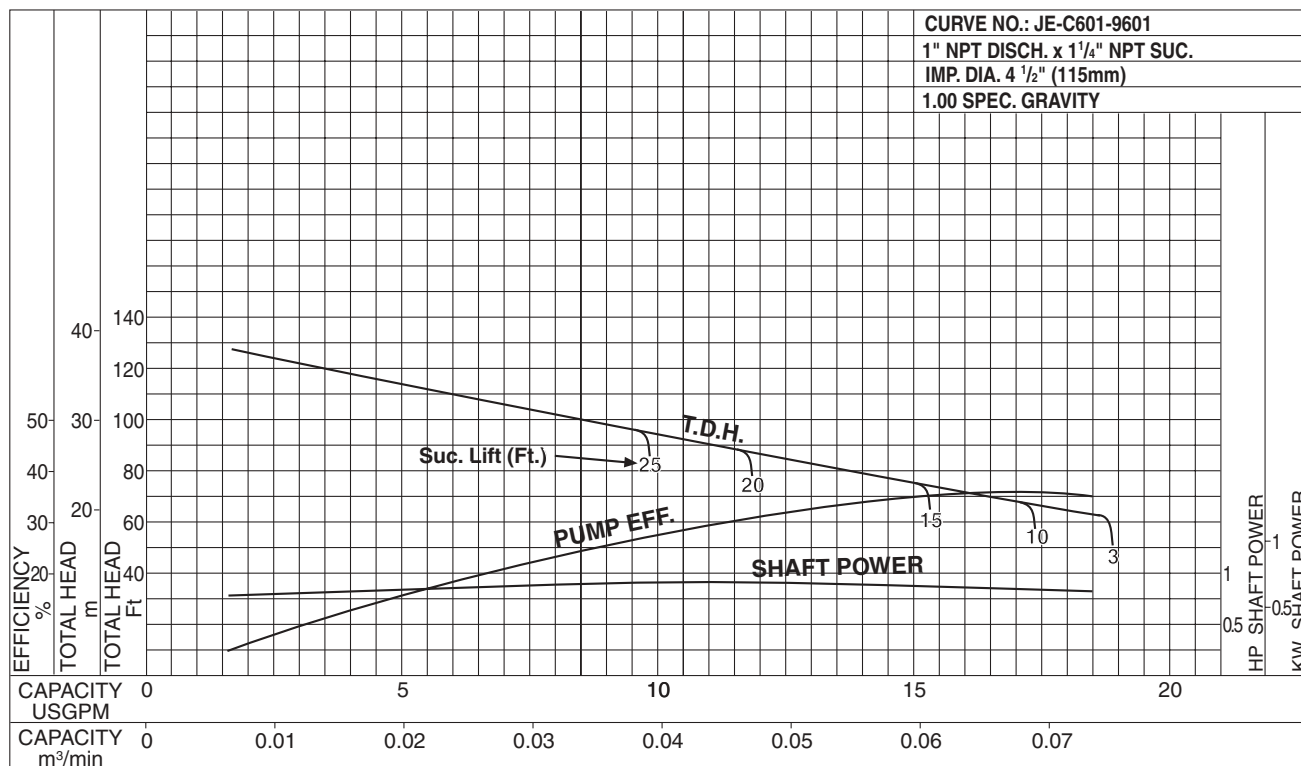

**Model JEU
Selection Chart**

EBARA Stainless Steel Self Priming Jet Pumps

60 Hz Synchronous Speed: 3450 RPM

NOTE: Figures in selection chart indicate suction lift (Ft.).

Model JEU

EBARA Stainless Steel Self Priming Jet Pumps

Performance Curves

JEU806—³/₄ HP

Synchronous Speed: 3450 RPM

Size: 1 x 1¹/₄ x 4¹/₂

JEU1506—1¹/₂ HP

Synchronous Speed: 3450 RPM

Size: 1 x 1¹/₄ x 5³/₁₆