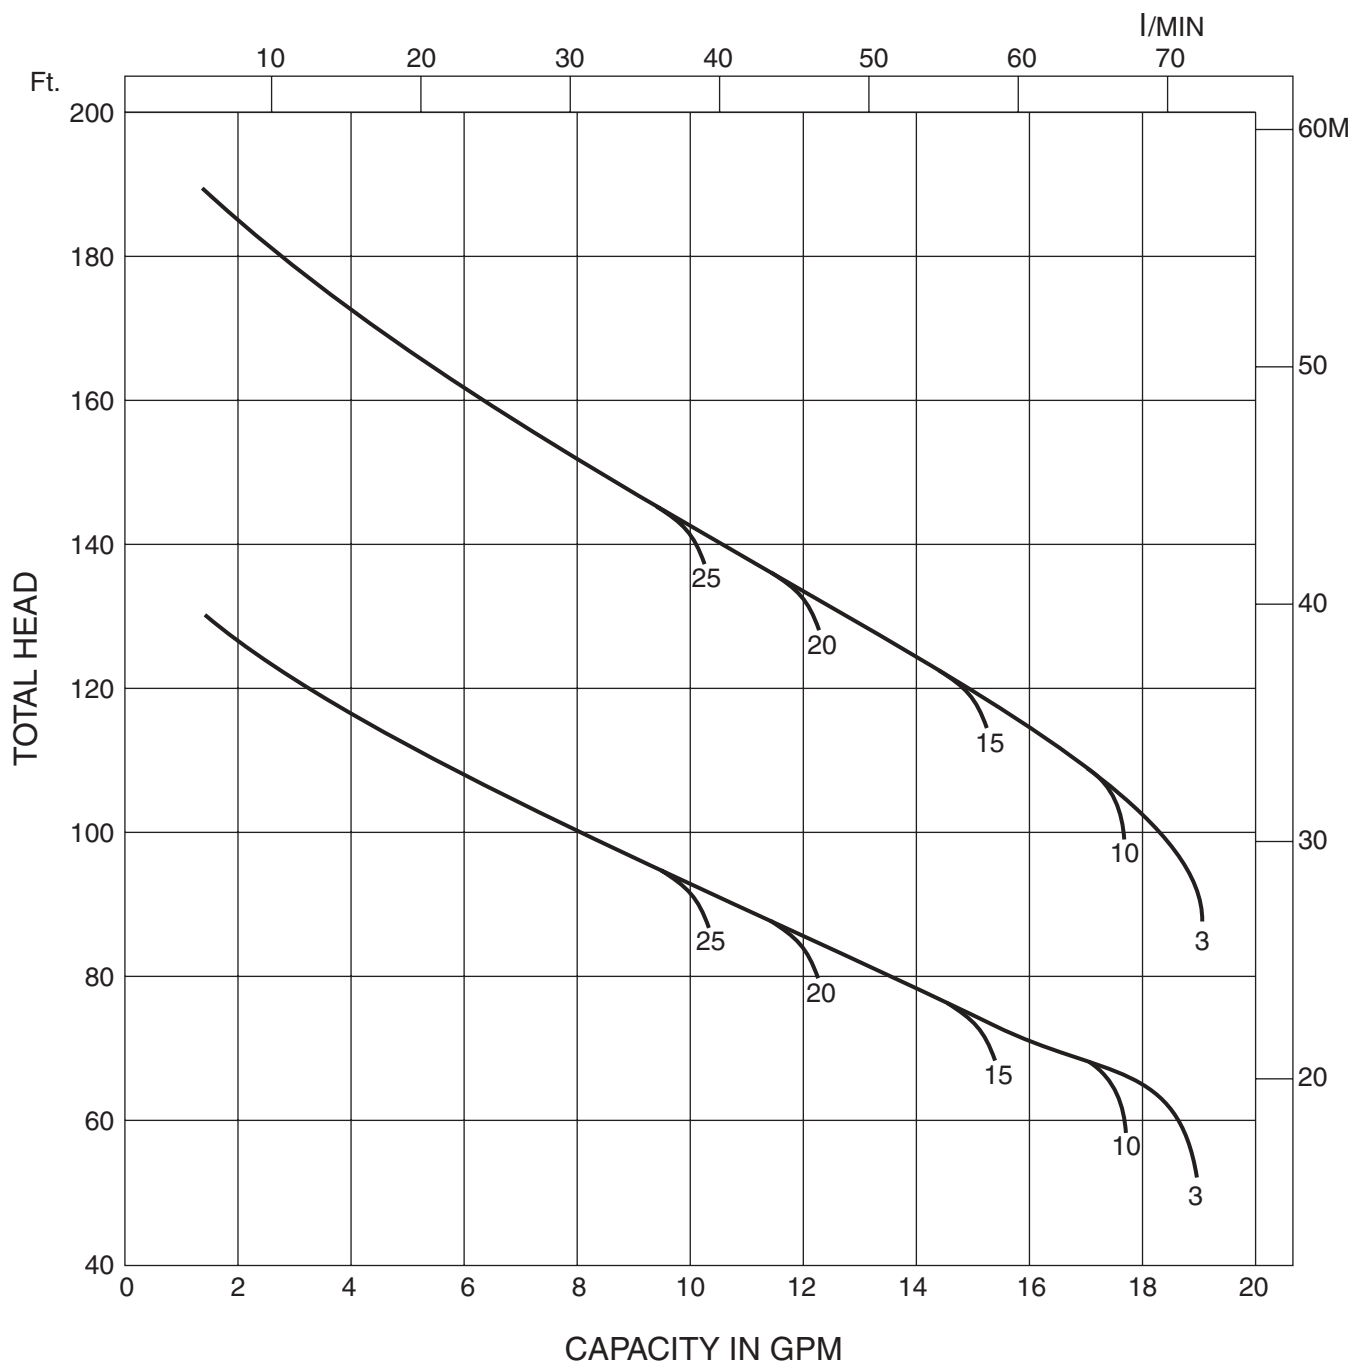

**Model JEU
Selection Chart**

EBARA Stainless Steel Self Priming Jet Pumps

60 Hz Synchronous Speed: 3450 RPM

NOTE: Figures in selection chart indicate suction lift (Ft.).

Model JEU

EBARA Stainless Steel Self Priming Jet Pumps

Performance Curves

JEU806—³/₄ HP

Synchronous Speed: 3450 RPM

Size: 1 x 1¹/₄ x 4¹/₂

JEU1506—1¹/₂ HP

Synchronous Speed: 3450 RPM

Size: 1 x 1¹/₄ x 5³/₁₆