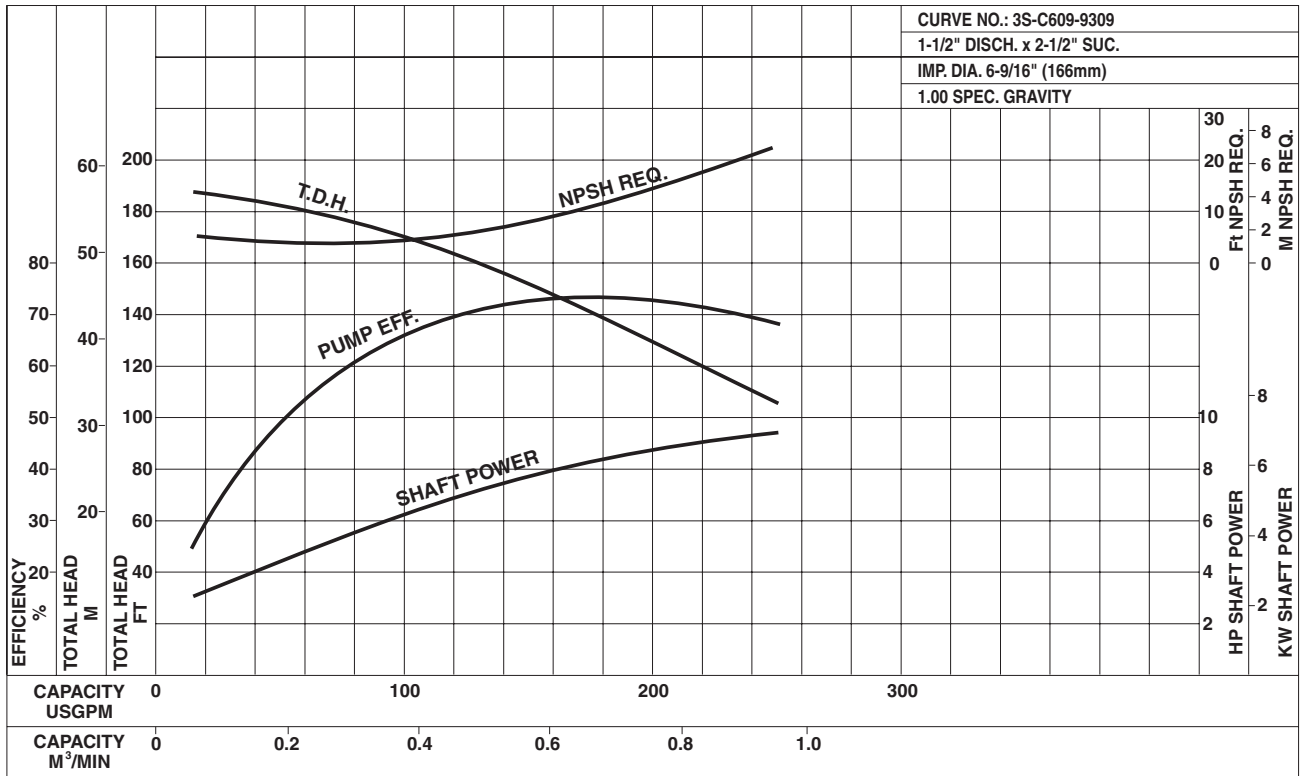

Model 3U

EBARA Stainless Steel Centrifugal Pumps

Performance Curves

3U 40-160-1-10HP

Synchronous Speed: 3450 RPM

Size: 1 1/2 x 2 1/2 x 6 9/16

3U 40-200A-15HP

Synchronous Speed: 3450 RPM

Size: 1 1/2 x 2 1/2 x 7 3/16