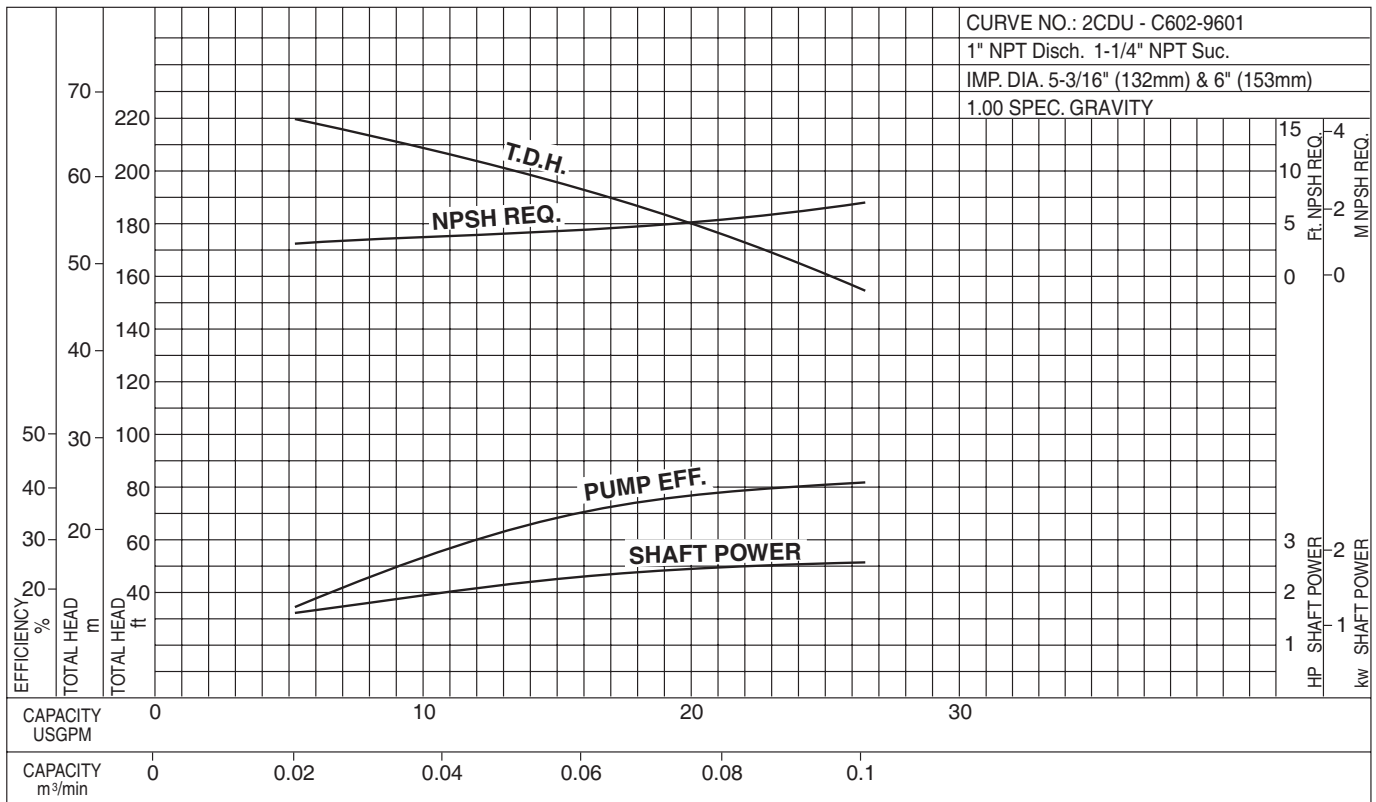

60Hz, Synchronous Speed 3600 RPM

2CDU 70/206-2 HP

Nominal Speed: 3600 RPM

Size: 1 x 1 1/4 x 5 3/16 x 5 3/16

2CDU 70/306-3 HP

Nominal Speed: 3600 RPM

Size: 1 x 1 1/4 x 5 3/16 x 6

2CDU 120/306-3 HP