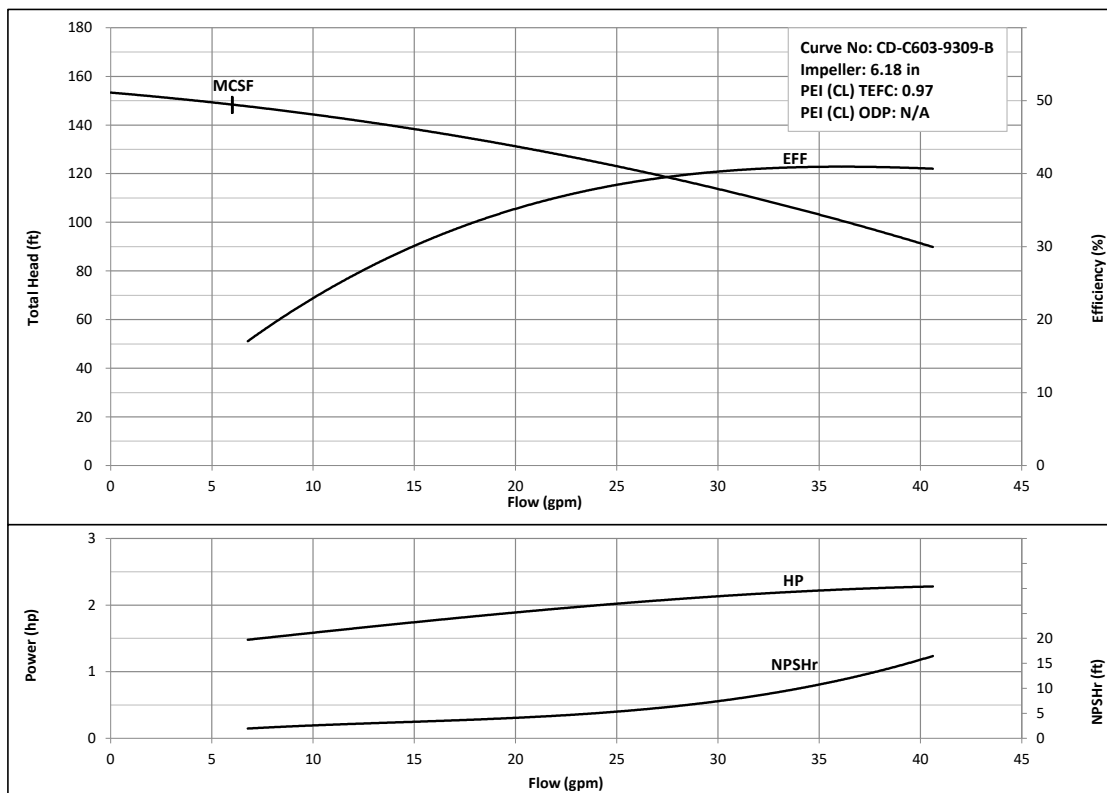

Stainless Steel Centrifugal Pumps

Model CDU / 2CDU

Performance Curves

EBARA

EBARA Pumps Americas Corporation

Selection Chart

Nominal Speed 3450 RPM

Performance Curves

Nominal Speed: 3450 RPM

Size: 1 x 1 1/4 x 5 3/16

CDU 70/5A-2 HP

Nominal Speed: 3450 RPM

Size: 1 x 1 1/4 x 6

Performance Curves

CDU 70/5B-2 HP

Nominal Speed: 3450 RPM

Size: 1 x 1 ¼ x 6 ¾

CDU 120/1-1 HP

Nominal Speed: 3450 RPM

Size: 1 x 1 ¼ x 4 ½

Performance Curves

CDU 120/3-1 1/2 HP

Nominal Speed: 3450 RPM

Size: 1 x 1 1/4 x 5 3/16

CDU 120/5-3 HP

Nominal Speed: 3450 RPM

Size: 1 x 1 1/4 x 6 3/16

Performance Curves

CDU 200/1-1 1/2 HP

Nominal Speed: 3450 RPM

Size: 1 x 1 1/2 x 4 1/2

CDU 200/3-3 HP