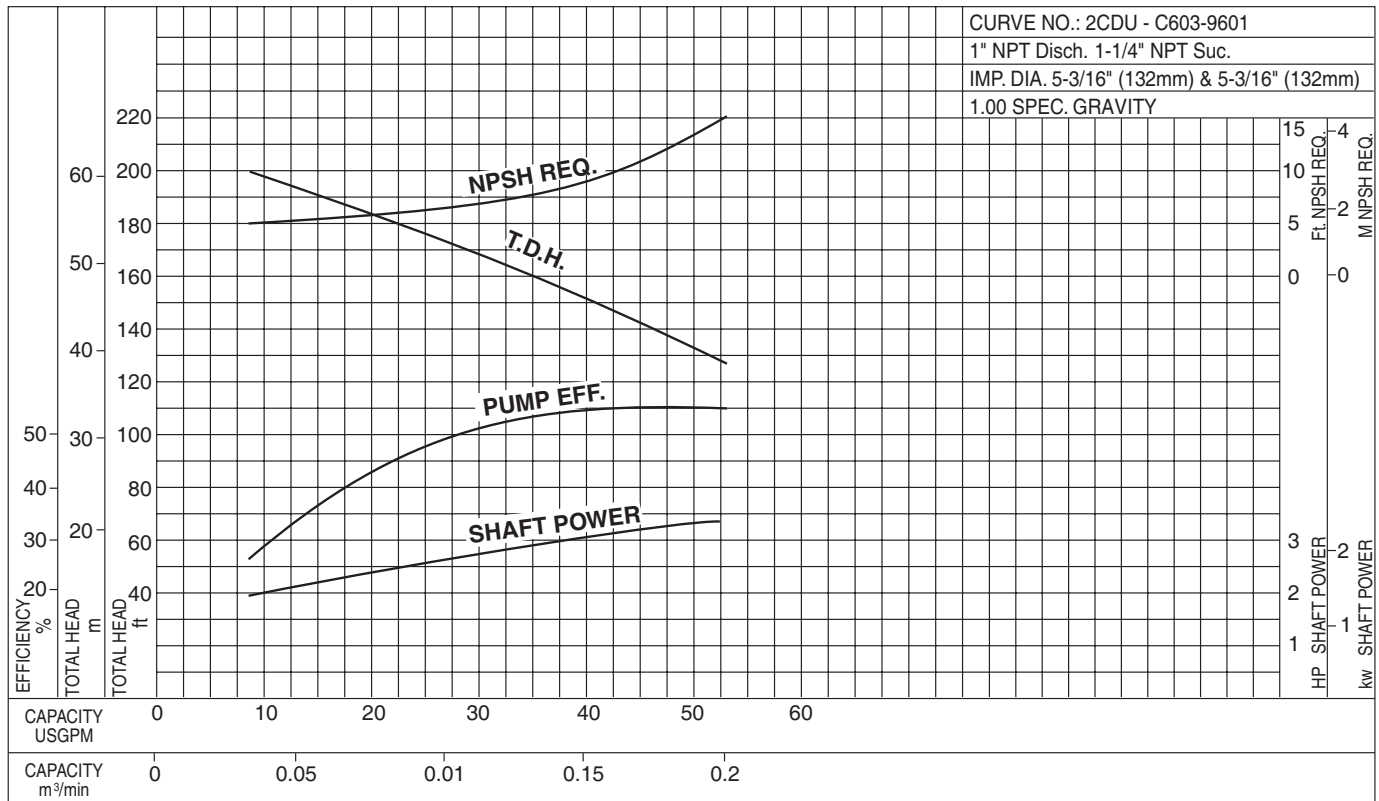

2CDU 120/306-3 HP

Nominal Speed: 3600 RPM

Size: 1 x 1 1/4 x 5 3/16 x 5 3/16