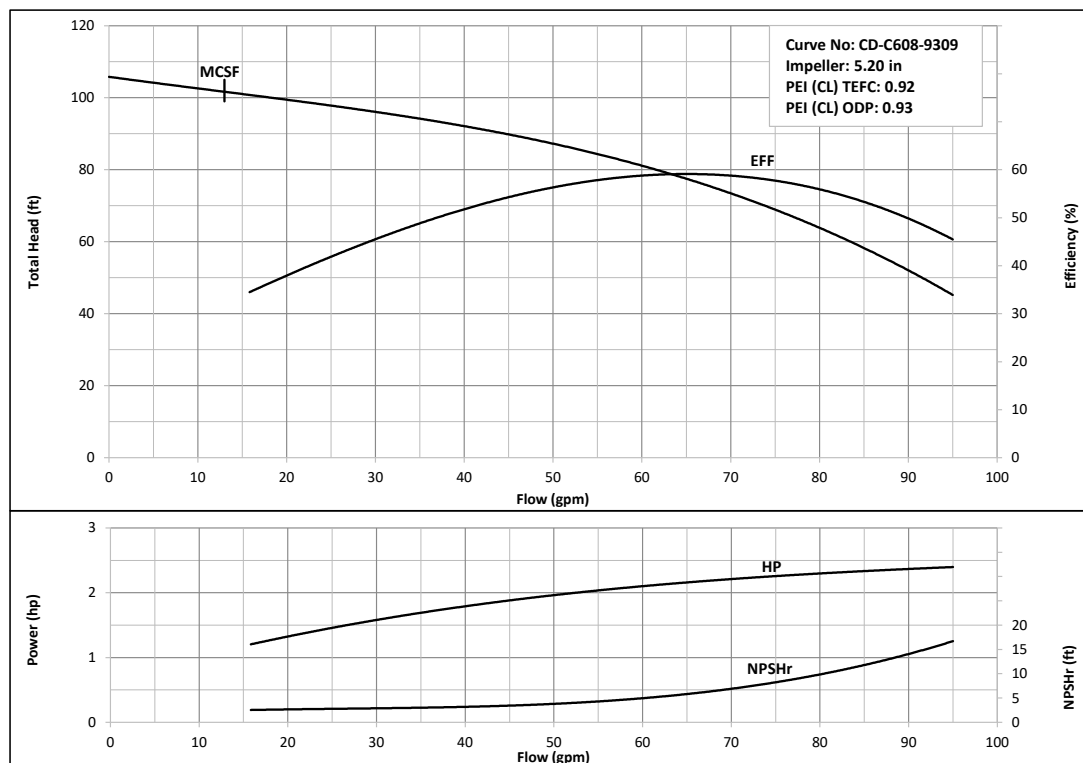

Stainless Steel Centrifugal Pumps

Model CDU / 2CDU

Performance Curves

EBARA

EBARA Pumps Americas Corporation

Selection Chart

Nominal Speed 3450 RPM

Performance Curves

CDU 120/5-3 HP

Nominal Speed: 3450 RPM

Size: 1 x 1 1/4 x 6 3/16

Performance Curves

CDU 200/1-1 1/2 HP

Nominal Speed: 3450 RPM

Size: 1 x 1 1/2 x 4 1/2

CDU 200/3-3 HP

Nominal Speed: 3450 RPM

Size: 1 x 1 1/2 x 5 3/16

Performance Curves

CDU 200/5-3 HP

Nominal Speed: 3450 RPM

Size: 1 x 1 1/2 x 5 11/16

Selection Chart

Nominal Speed 1725 RPM