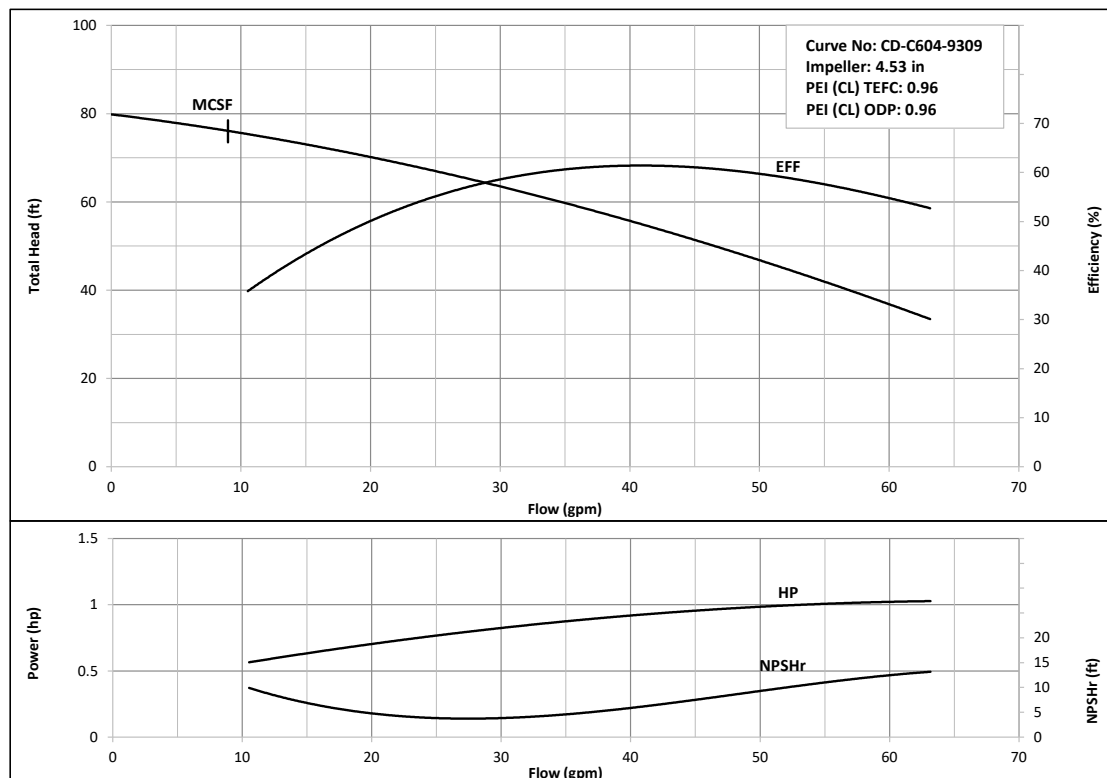

Stainless Steel Centrifugal Pumps

Model CDU / 2CDU

Performance Curves

EBARA

EBARA Pumps Americas Corporation

Selection Chart

Nominal Speed 3450 RPM

Performance Curves

Nominal Speed: 3450 RPM

Size: 1 x 1 1/4 x 5 3/16

CDU 70/5A-2 HP

Nominal Speed: 3450 RPM

Size: 1 x 1 1/4 x 6

Performance Curves

CDU 70/5B-2 HP

Nominal Speed: 3450 RPM

Size: 1 x 1 ¼ x 6 ¾

CDU 120/1-1 HP

Nominal Speed: 3450 RPM

Size: 1 x 1 ¼ x 4 ½

Performance Curves

CDU 120/3-1 1/2 HP

Nominal Speed: 3450 RPM

Size: 1 x 1 1/4 x 5 3/16