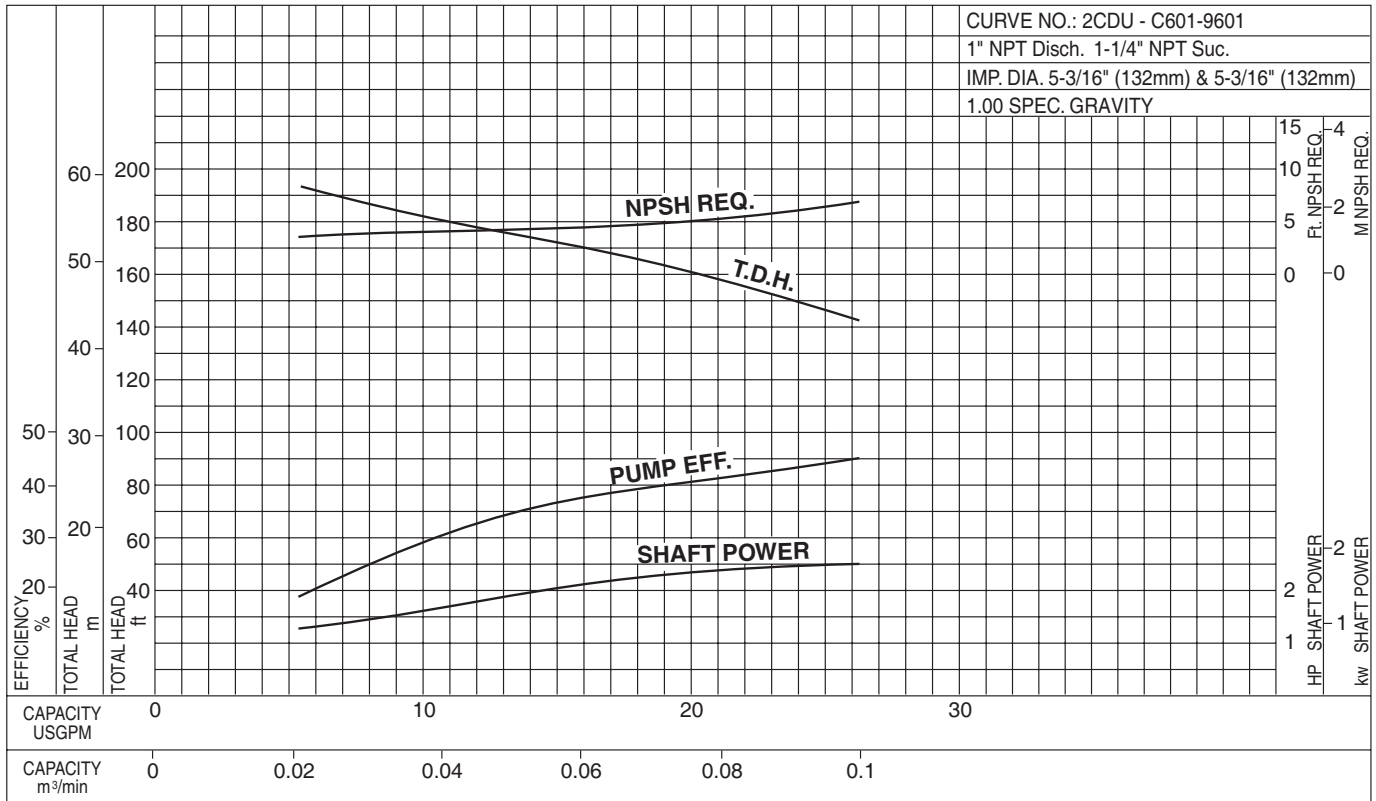

2CDU 70/206-2 HP

Nominal Speed: 3600 RPM

Size: 1 x 1 1/4 x 5 3/16 x 5 3/16