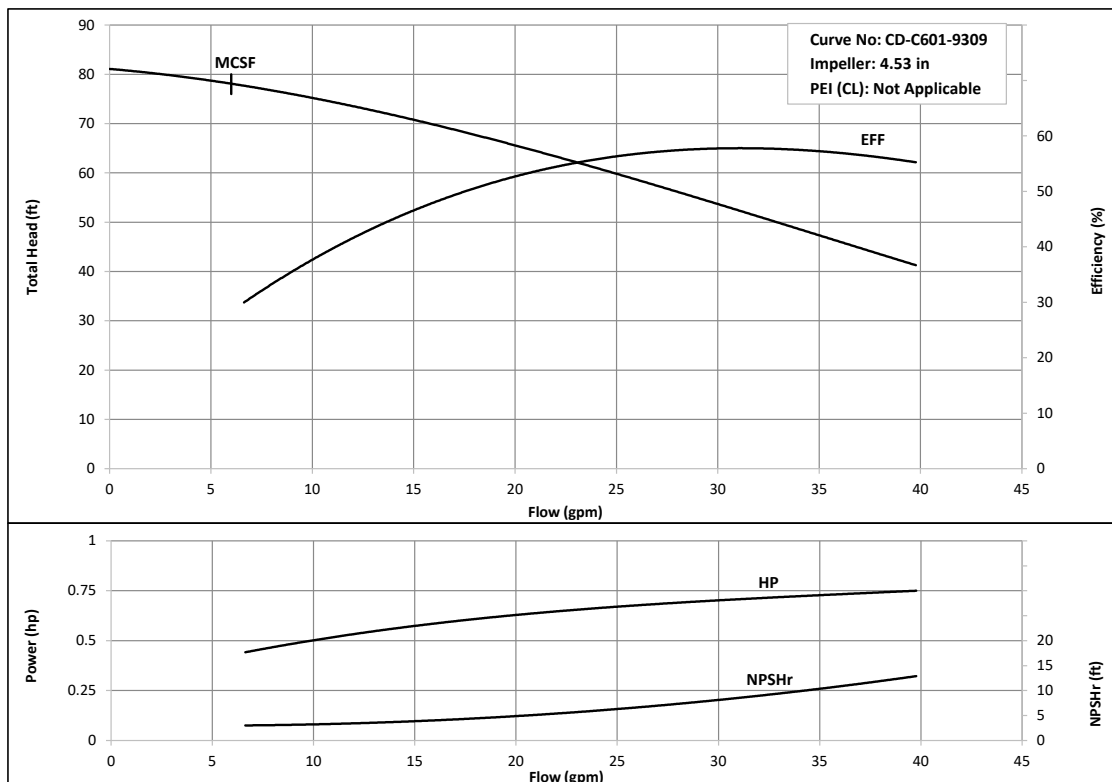

Stainless Steel Centrifugal Pumps

Model CDU / 2CDU

Performance Curves

EBARA

EBARA Pumps Americas Corporation

Selection Chart

Nominal Speed 3450 RPM

Performance Curves

CDU 70/0-1/2 HP

Nominal Speed: 3450 RPM

Size: 1 x 1 1/4 x 4 1/2

CDU 70/1-3/4 HP

Nominal Speed: 3450 RPM

Size: 1 x 1 1/4 x 4 1/2

Performance Curves

CDU 70/3-1 1/2 HP

Nominal Speed: 3450 RPM

Size: 1 x 1 1/4 x 5 3/16

CDU 70/5A-2 HP

Nominal Speed: 3450 RPM

Size: 1 x 1 1/4 x 6

Performance Curves

CDU 70/5B-2 HP

Nominal Speed: 3450 RPM