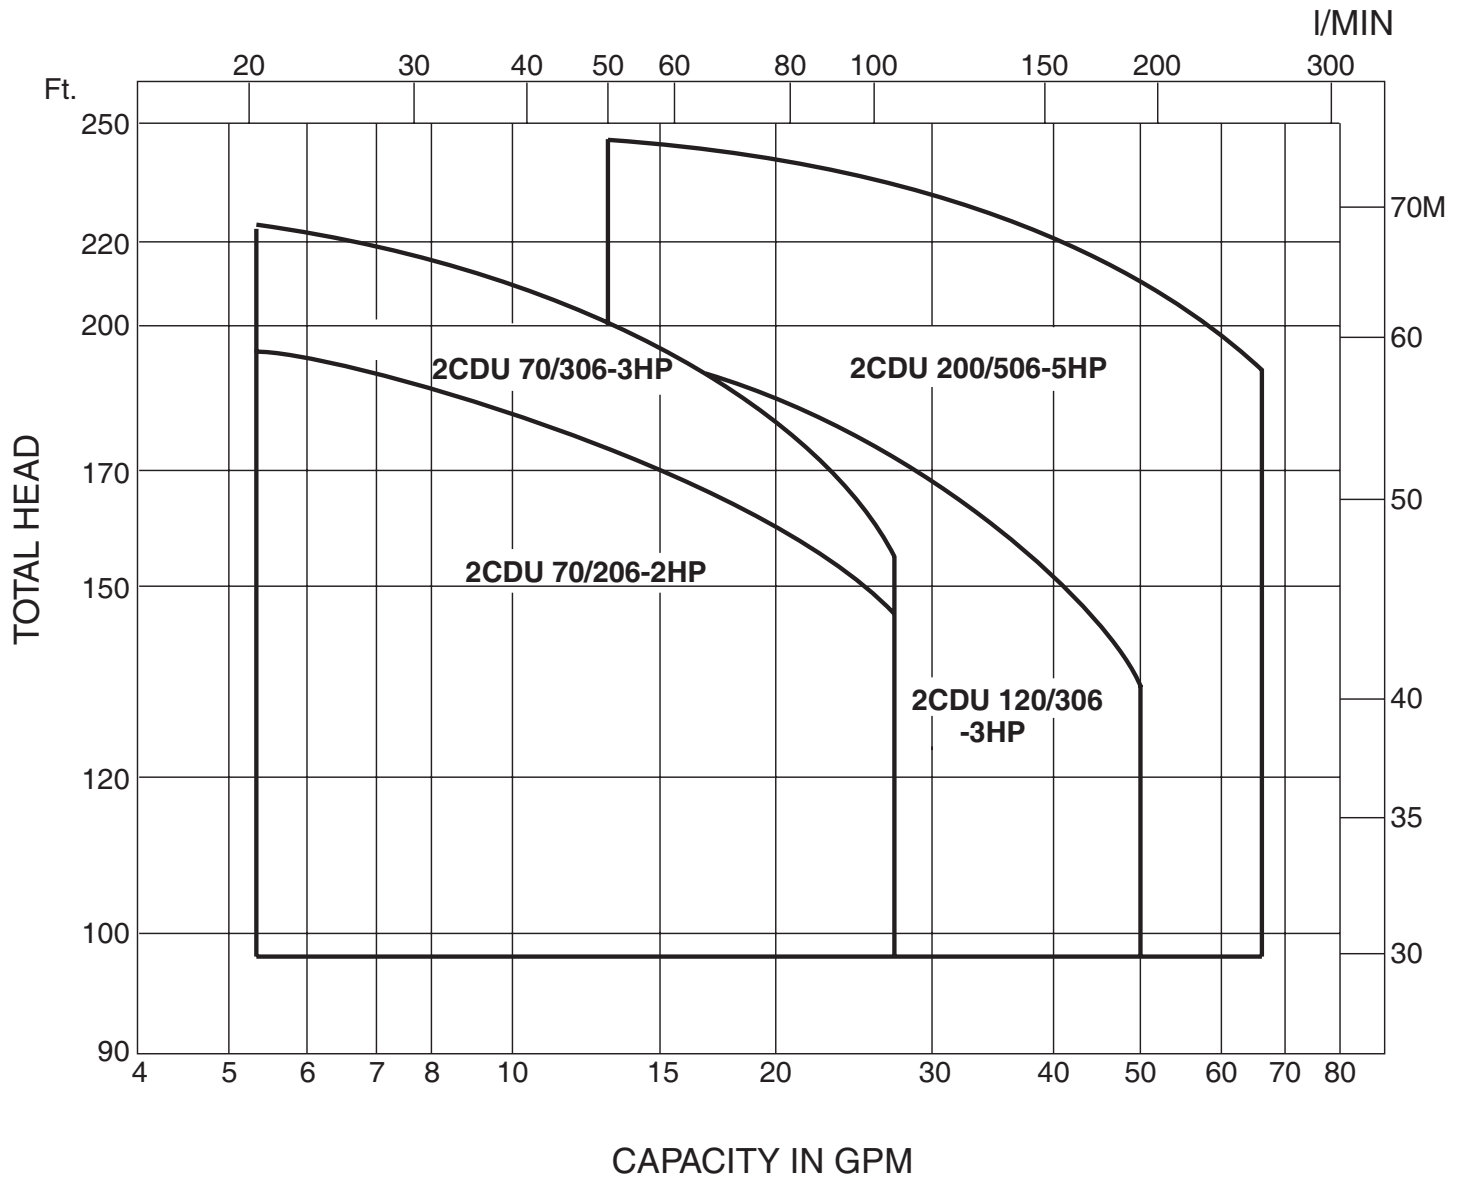

Stainless Steel Centrifugal Pumps

Model CDU / 2CDU

Performance Curves

EBARA

EBARA Pumps Americas Corporation

Selection Chart

Nominal Speed 3450 RPM

Performance Curves

Performance Curves

CDU4 120/5-1/3 HP

Nominal Speed: 1725 RPM

Size: 1 x 1 1/4 x 6 3/16

CDU4 200/5-1/2 HP

Nominal Speed: 1725 RPM

Size: 1 x 1 1/2 x 5 11/16

Selection Chart

60Hz, Synchronous Speed 3600 RPM

2CDU 70/206-2 HP

Nominal Speed: 3600 RPM

Size: 1 x 1 1/4 x 5 3/16 x 5 3/16

2CDU 70/306-3 HP

Nominal Speed: 3600 RPM

Size: 1 x 1 1/4 x 5 3/16 x 6

2CDU 120/306-3 HP

Nominal Speed: 3600 RPM

Size: 1 x 1 1/4 x 5 3/16 x 5 3/16

2CDU 200/506-5 HP

Nominal Speed: 3600 RPM

Size: 1 x 1 1/2 x 5 3/16 x 6 3/16