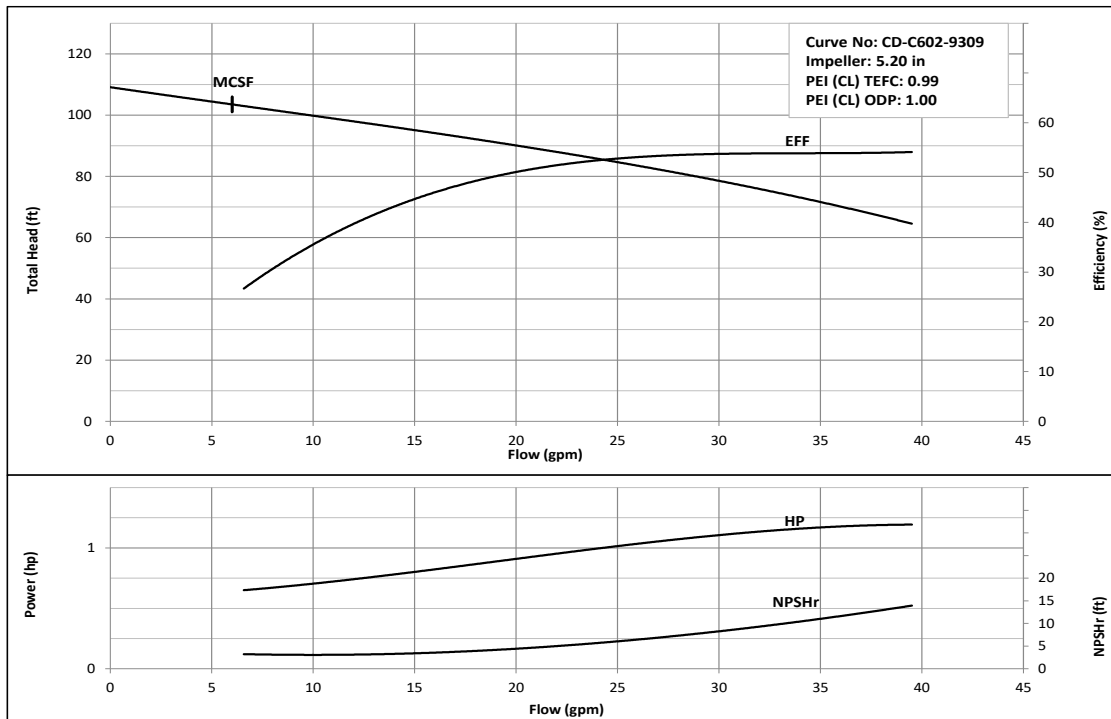

Stainless Steel Centrifugal Pumps

Model CDU / 2CDU

Performance Curves

EBARA

EBARA Pumps Americas Corporation

Selection Chart

Nominal Speed 3450 RPM

Performance Curves

CDU 70/0-1/2 HP

Nominal Speed: 3450 RPM

Size: 1 x 1 1/4 x 4 1/2

CDU 70/1-3/4 HP

Nominal Speed: 3450 RPM

Size: 1 x 1 1/4 x 4 1/2

Performance Curves

CDU 70/3-1 1/2 HP

Nominal Speed: 3450 RPM

Size: 1 x 1 1/4 x 5 3/16

CDU 70/5A-2 HP

Nominal Speed: 3450 RPM

Size: 1 x 1 1/4 x 6

Performance Curves

CDU 70/5B-2 HP

Nominal Speed: 3450 RPM

Size: 1 x 1 ¼ x 6 ¾

CDU 120/1-1 HP

Nominal Speed: 3450 RPM

Size: 1 x 1 ¼ x 4 ½

Performance Curves

CDU 120/3-1 1/2 HP

Nominal Speed: 3450 RPM

Size: 1 x 1 1/4 x 5 3/16