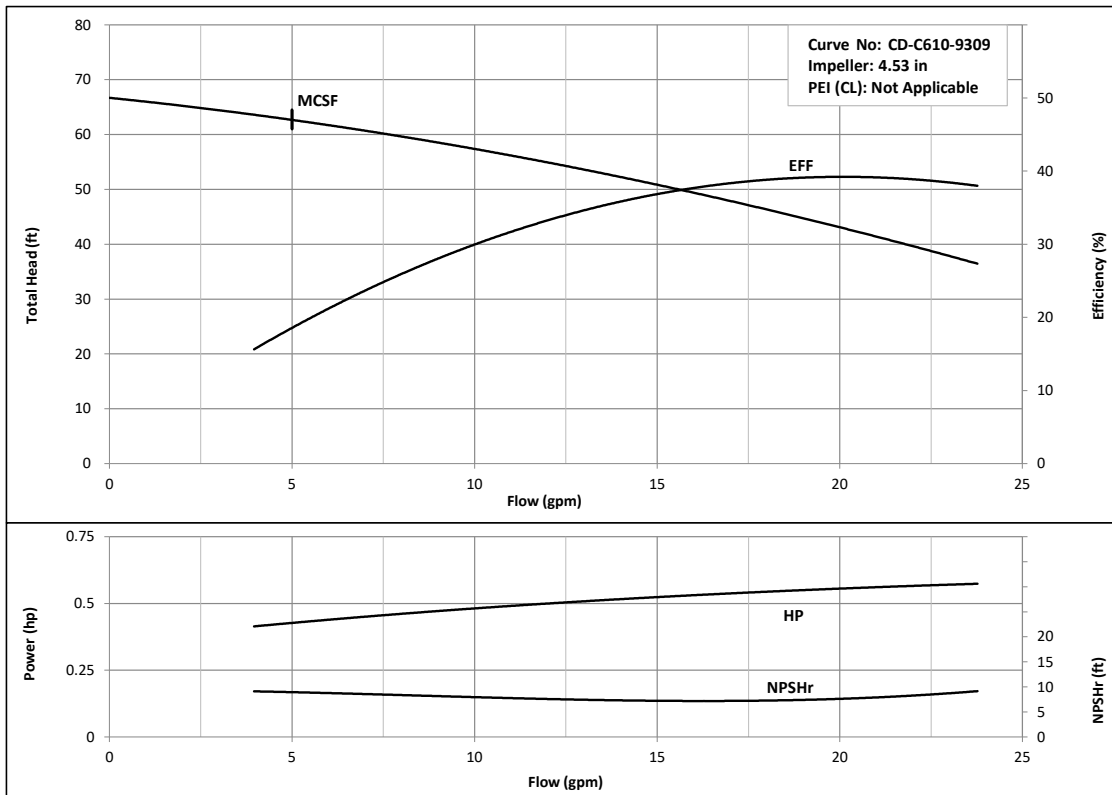

Stainless Steel Centrifugal Pumps

Model CDU / 2CDU

Performance Curves

EBARA

EBARA Pumps Americas Corporation

Selection Chart

Nominal Speed 3450 RPM

Performance Curves

CDU 70/0-1/2 HP

Nominal Speed: 3450 RPM

Size: 1 x 1 1/4 x 4 1/2

CDU 70/1-3/4 HP

Nominal Speed: 3450 RPM

Size: 1 x 1 1/4 x 4 1/2

Performance Curves

CDU 70/3-1 1/2 HP

Nominal Speed: 3450 RPM

Size: 1 x 1 1/4 x 5 3/16

CDU 70/5A-2 HP

Nominal Speed: 3450 RPM

Size: 1 x 1 1/4 x 6

Performance Curves

CDU 70/5B-2 HP

Nominal Speed: 3450 RPM

Size: 1 x 1 ¼ x 6 ¾

CDU 120/1-1 HP

Nominal Speed: 3450 RPM

Size: 1 x 1 ¼ x 4 ½

Performance Curves

CDU 120/3-1 1/2 HP

Nominal Speed: 3450 RPM

Size: 1 x 1 1/4 x 5 3/16