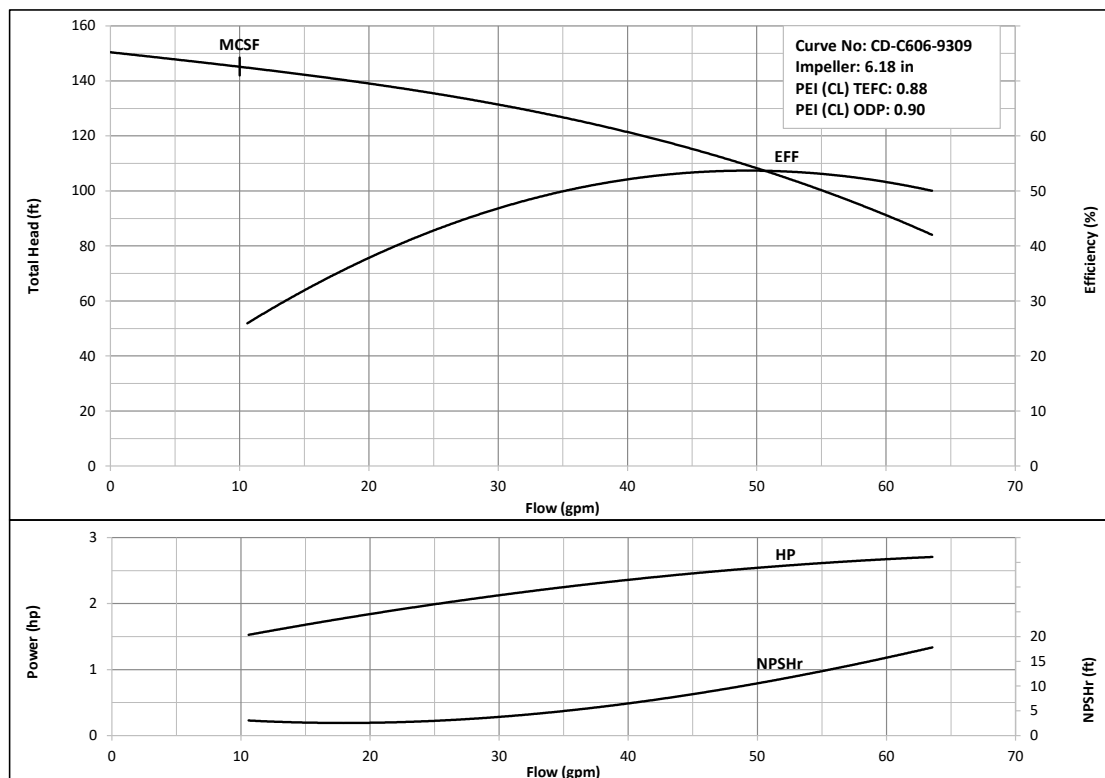

Stainless Steel Centrifugal Pumps

Model CDU / 2CDU

Performance Curves

EBARA

EBARA Pumps Americas Corporation

Selection Chart

Nominal Speed 3450 RPM

Performance Curves

Size: 1 x 1 ¼ x 6 ¾

CDU 120/1-1 HP

Nominal Speed: 3450 RPM

Size: 1 x 1 ¼ x 4 ½

Performance Curves

CDU 120/3-1 1/2 HP

Nominal Speed: 3450 RPM

Size: 1 x 1 1/4 x 5 3/16

CDU 120/5-3 HP

Nominal Speed: 3450 RPM

Size: 1 x 1 1/4 x 6 3/16

Performance Curves

CDU 200/1-1 1/2 HP

Nominal Speed: 3450 RPM

Size: 1 x 1 1/2 x 4 1/2

CDU 200/3-3 HP