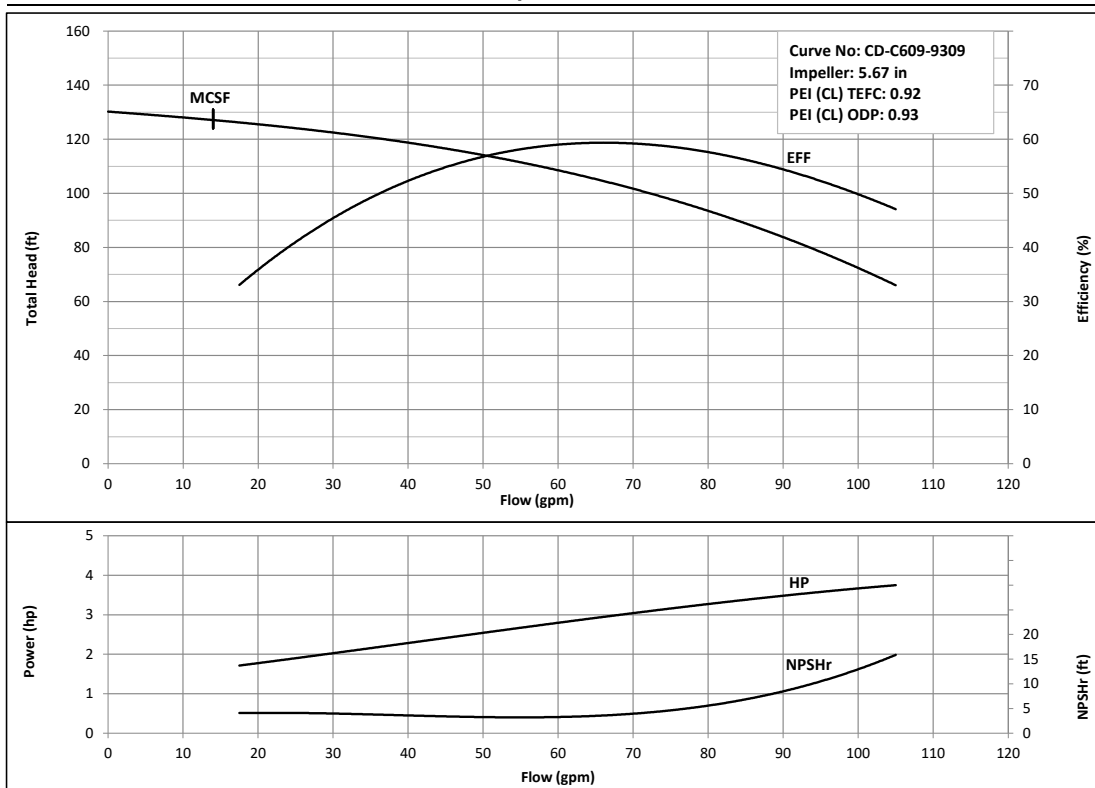

Stainless Steel Centrifugal Pumps

Model CDU / 2CDU

Performance Curves

EBARA

EBARA Pumps Americas Corporation

Selection Chart

Nominal Speed 3450 RPM

Performance Curves

Nominal Speed: 3450 RPM

Size: 1 x 1 1/2 x 5 3/16

Performance Curves

CDU 200/5-3 HP

Nominal Speed: 3450 RPM

Size: 1 x 1 1/2 x 5 11/16

Selection Chart

Nominal Speed 1725 RPM

Performance Curves

CDU4 120/5-1/3 HP

Nominal Speed: 1725 RPM

Size: 1 x 1 1/4 x 6 3/16

CDU4 200/5-1/2 HP

Nominal Speed: 1725 RPM

Size: 1 x 1 1/2 x 5 11/16

Selection Chart