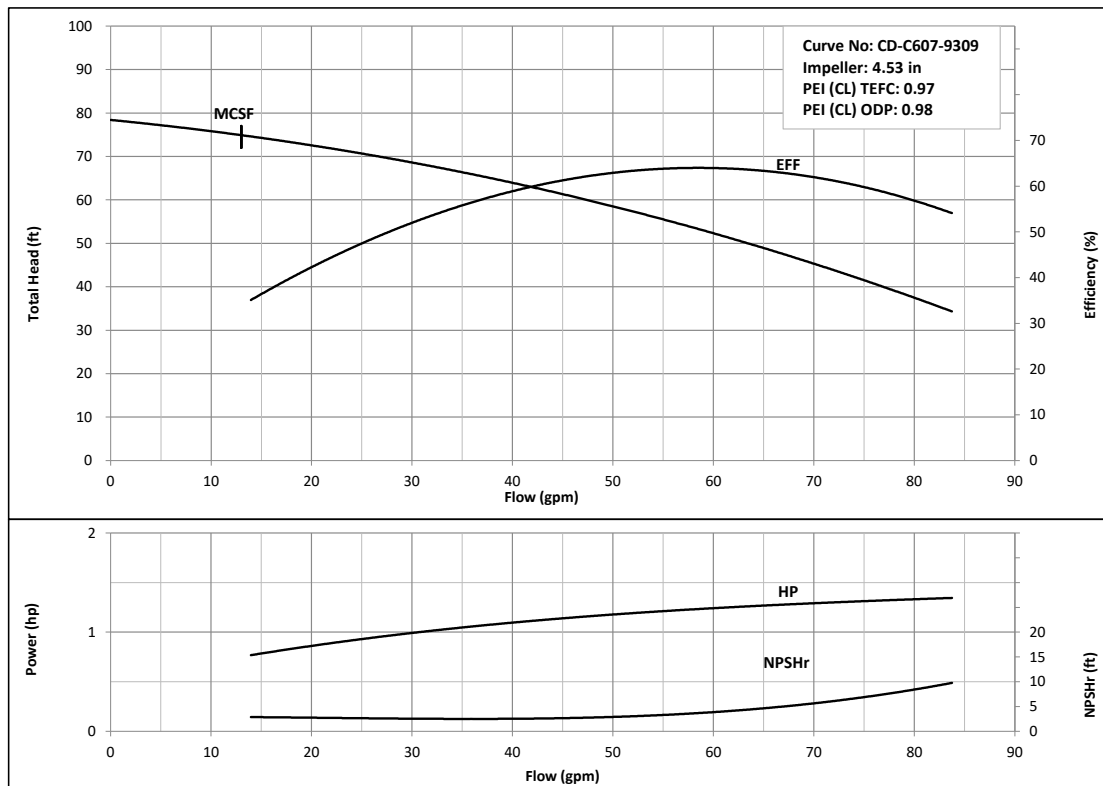

Stainless Steel Centrifugal Pumps

Model CDU / 2CDU

Performance Curves

EBARA

EBARA Pumps Americas Corporation

Selection Chart

Nominal Speed 3450 RPM

Performance Curves

CDU 120/5-3 HP

Nominal Speed: 3450 RPM

Size: 1 x 1 1/4 x 6 3/16

Performance Curves

CDU 200/1-1 1/2 HP

Nominal Speed: 3450 RPM

Size: 1 x 1 1/2 x 4 1/2

CDU 200/3-3 HP

Nominal Speed: 3450 RPM

Size: 1 x 1 1/2 x 5 3/16

Performance Curves

CDU 200/5-3 HP

Nominal Speed: 3450 RPM

Size: 1 x 1 1/2 x 5 11/16

Selection Chart

Nominal Speed 1725 RPM