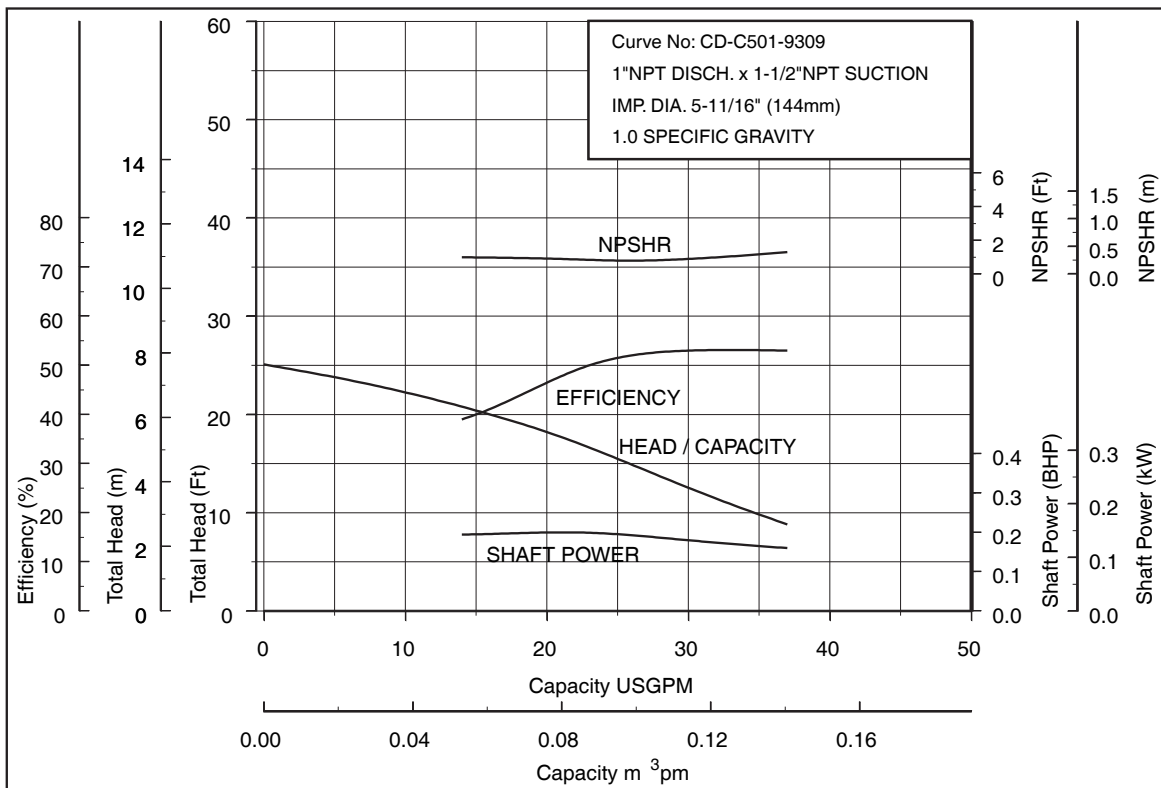

Performance Curves

CDU4 120/5-1/3 HP

Nominal Speed: 1725 RPM

Size: 1 x 1 1/4 x 6 3/16

CDU4 200/5-1/2 HP

Nominal Speed: 1725 RPM

Size: 1 x 1 1/2 x 5 11/16

Selection Chart