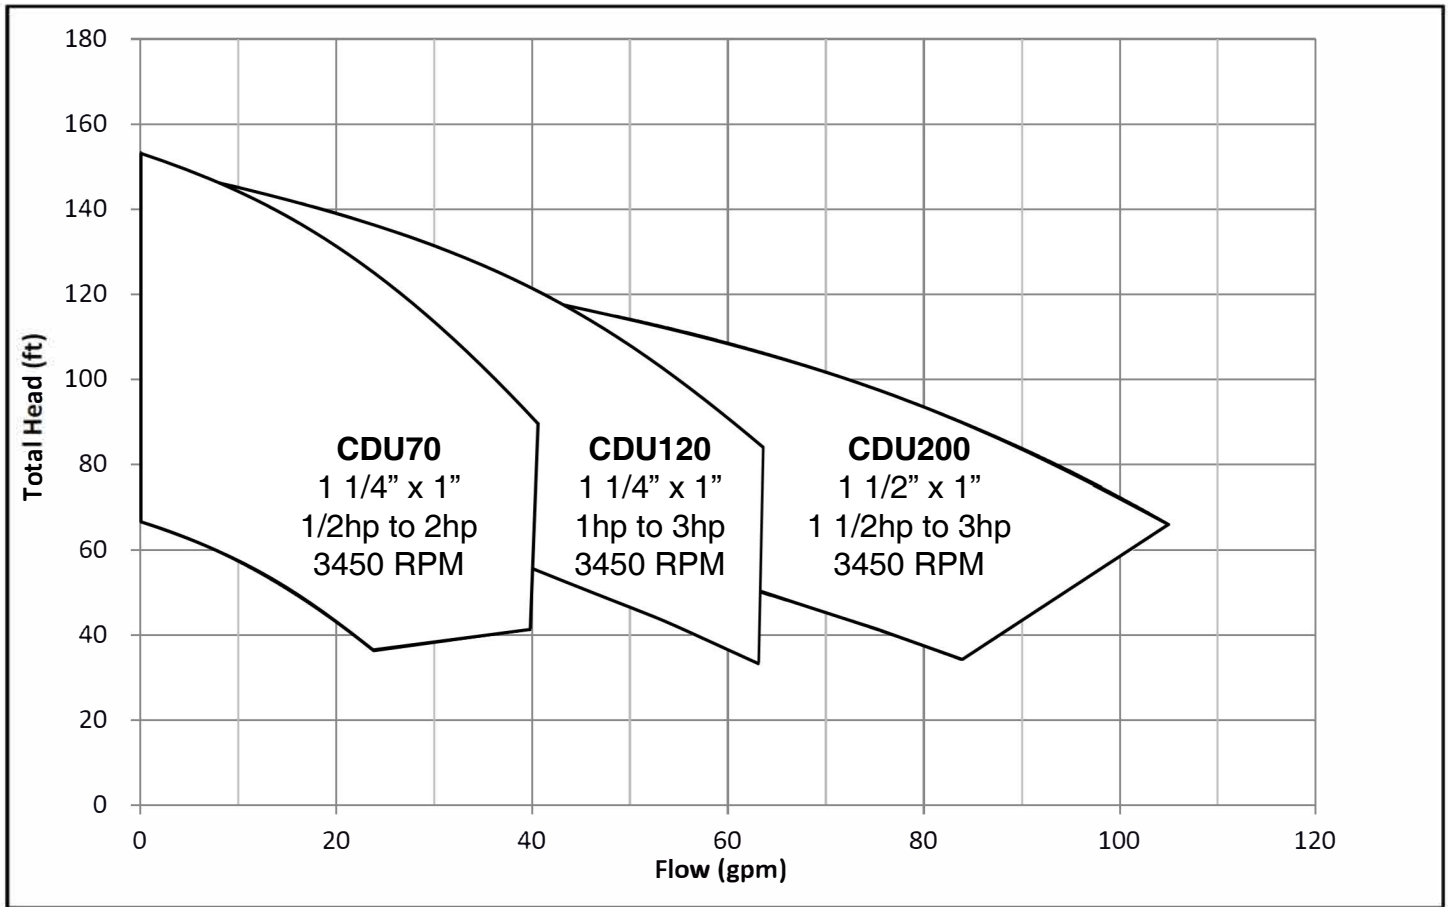

Stainless Steel Centrifugal Pumps

Model CDU / 2CDU

Performance Curves

EBARA

EBARA Pumps Americas Corporation

Selection Chart

Nominal Speed 3450 RPM

Performance Curves

CDU 70/0-1/2 HP

Nominal Speed: 3450 RPM

Size: 1 x 1 1/4 x 4 1/2

CDU 70/1-3/4 HP

Nominal Speed: 3450 RPM

Size: 1 x 1 1/4 x 4 1/2

Performance Curves

CDU 70/3-1 1/2 HP

Nominal Speed: 3450 RPM

Size: 1 x 1 1/4 x 5 3/16

CDU 70/5A-2 HP

Nominal Speed: 3450 RPM

Size: 1 x 1 1/4 x 6

Performance Curves

CDU 70/5B-2 HP

Nominal Speed: 3450 RPM

Size: 1 x 1 ¼ x 6 ¾

CDU 120/1-1 HP

Nominal Speed: 3450 RPM

Size: 1 x 1 ¼ x 4 ½

Performance Curves

CDU 120/3-1 1/2 HP

Nominal Speed: 3450 RPM

Size: 1 x 1 1/4 x 5 3/16