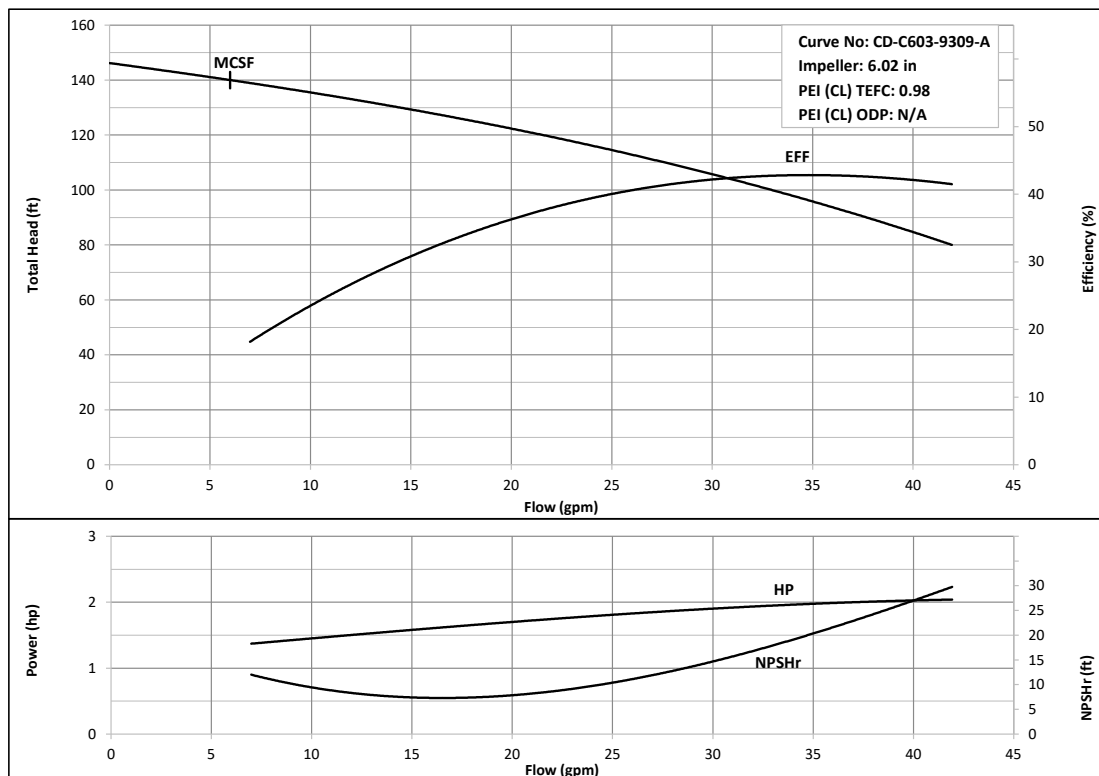

Stainless Steel Centrifugal Pumps

Model CDU / 2CDU

Performance Curves

EBARA

EBARA Pumps Americas Corporation

Selection Chart

Nominal Speed 3450 RPM

Performance Curves

Nominal Speed: 3450 RPM

Size: 1 x 1 1/4 x 5 3/16

CDU 70/5A-2 HP

Nominal Speed: 3450 RPM

Size: 1 x 1 1/4 x 6

Performance Curves

CDU 70/5B-2 HP

Nominal Speed: 3450 RPM

Size: 1 x 1 ¼ x 6 ¾

CDU 120/1-1 HP

Nominal Speed: 3450 RPM

Size: 1 x 1 ¼ x 4 ½

Performance Curves

CDU 120/3-1 1/2 HP

Nominal Speed: 3450 RPM

Size: 1 x 1 1/4 x 5 3/16

CDU 120/5-3 HP

Nominal Speed: 3450 RPM

Size: 1 x 1 1/4 x 6 3/16

Performance Curves

CDU 200/1-1 1/2 HP

Nominal Speed: 3450 RPM

Size: 1 x 1 1/2 x 4 1/2

CDU 200/3-3 HP