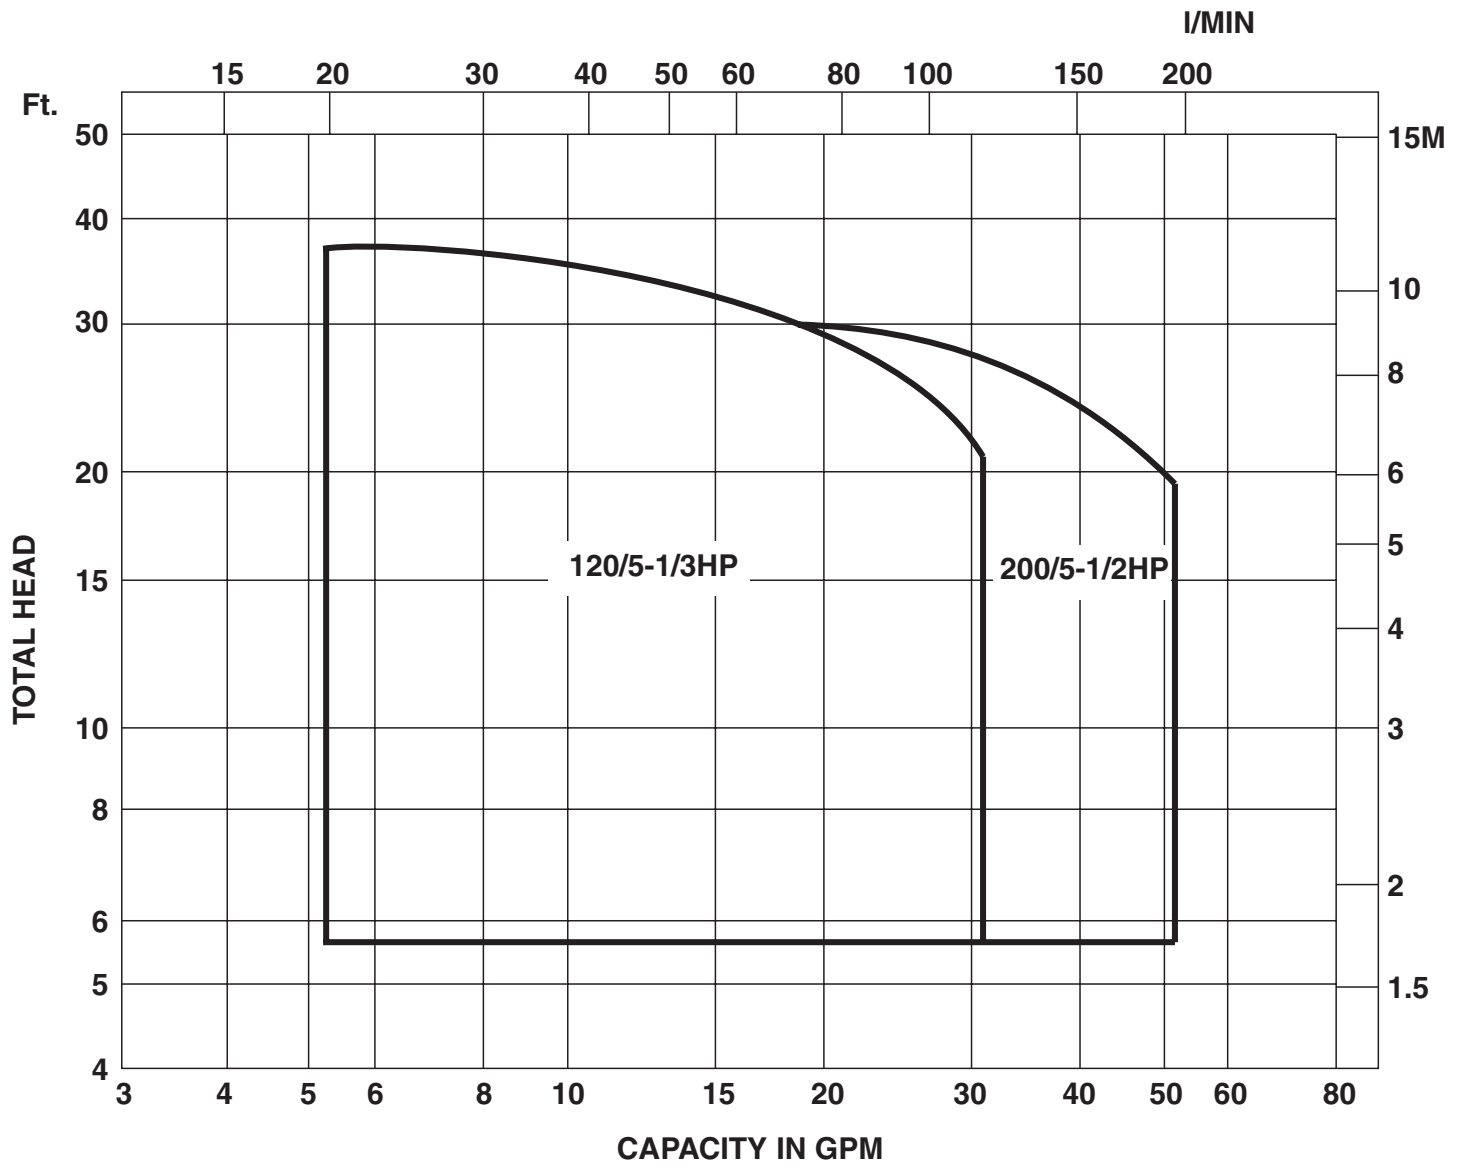

Nominal Speed: 3450 RPM

Size: 1 x 1 1/2 x 5 3/16

Performance Curves

CDU 200/5-3 HP

Nominal Speed: 3450 RPM

Size: 1 x 1 1/2 x 5 11/16

Selection Chart

Nominal Speed 1725 RPM