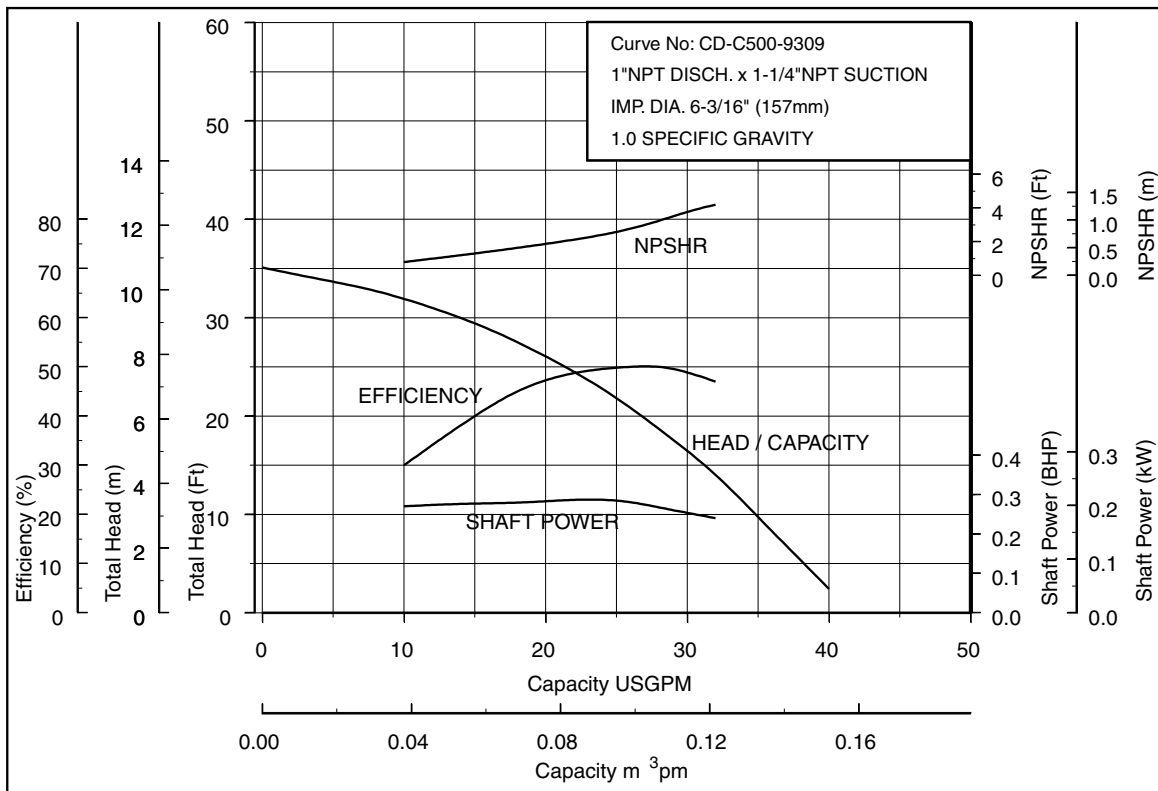

Performance Curves

CDU4 120/5-1/3 HP

Nominal Speed: 1725 RPM

Size: 1 x 1 1/4 x 6 3/16