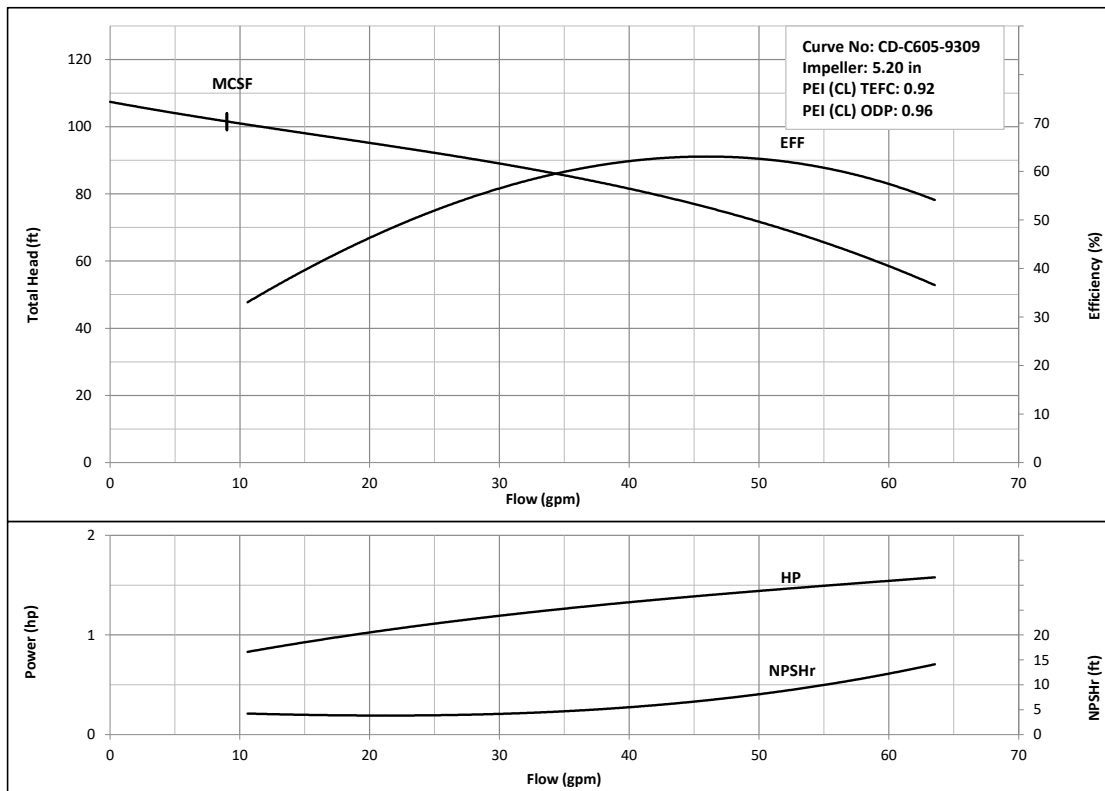

Stainless Steel Centrifugal Pumps

Model CDU / 2CDU

Performance Curves

EBARA

EBARA Pumps Americas Corporation

Selection Chart

Nominal Speed 3450 RPM

Performance Curves

Nominal Speed: 3450 RPM

Size: 1 x 1 1/4 x 5 3/16

CDU 70/5A-2 HP

Nominal Speed: 3450 RPM

Size: 1 x 1 1/4 x 6

Performance Curves

CDU 70/5B-2 HP

Nominal Speed: 3450 RPM

Size: 1 x 1 ¼ x 6 ¾

CDU 120/1-1 HP

Nominal Speed: 3450 RPM

Size: 1 x 1 ¼ x 4 ½

Performance Curves

CDU 120/3-1 1/2 HP

Nominal Speed: 3450 RPM

Size: 1 x 1 1/4 x 5 3/16

CDU 120/5-3 HP

Nominal Speed: 3450 RPM

Size: 1 x 1 1/4 x 6 3/16

Performance Curves

CDU 200/1-1 1/2 HP

Nominal Speed: 3450 RPM

Size: 1 x 1 1/2 x 4 1/2

CDU 200/3-3 HP