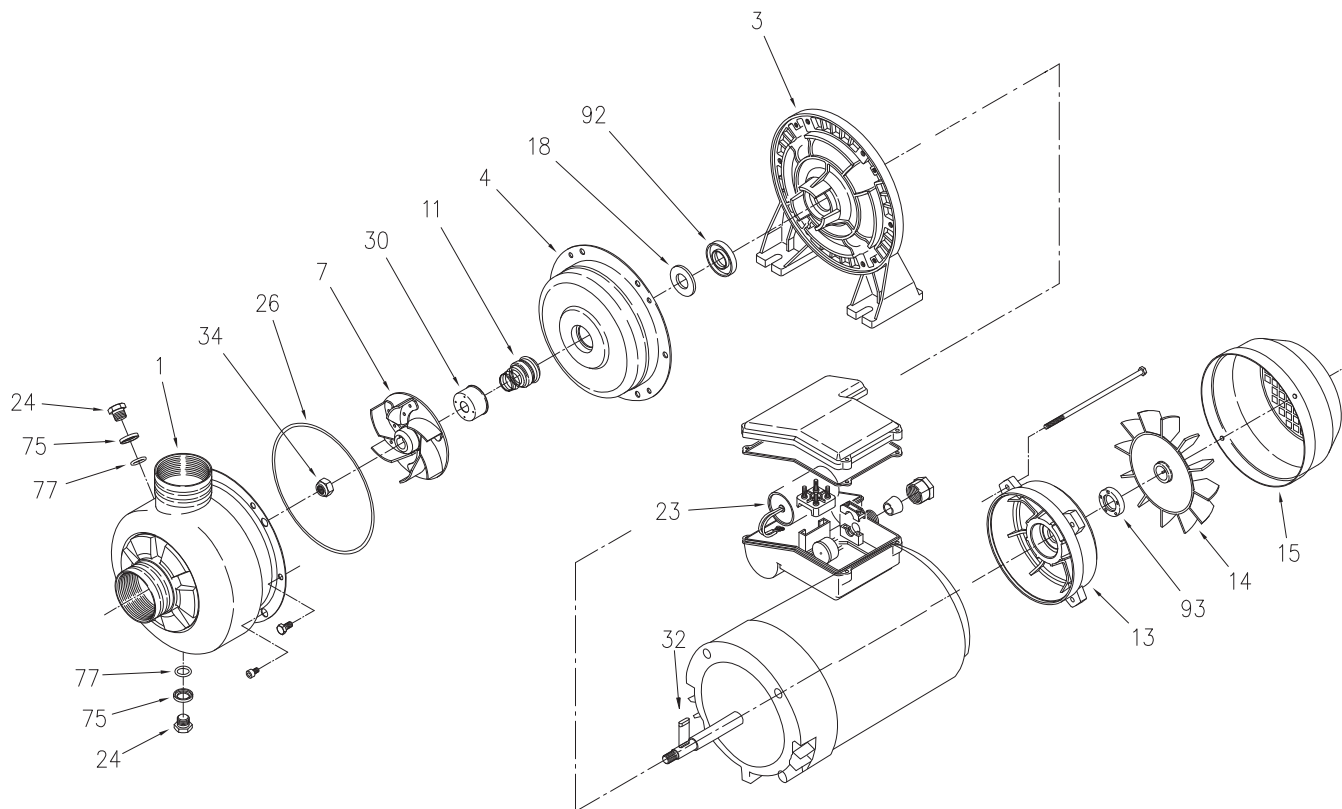

Exploded view

Location No.	Part Name	Material	No. for 1 Unit
1	Casing	304 Stainless Steel	1
3	Motor bracket	Aluminum	1
4	Casing cover	304 Stainless Steel	1
7	Impeller	304 Stainless Steel	1
11	Mechanical seal	Carbon/Ceramic/NBR	1
14	Fan	Polypropolene	1
15	Fan cover	Steel	1
18	Splash Ring	—	1
23	Capacitor	Single phase only	1
24	Priming plug/Drain plug	303 Stainless Steel	2
26	O-ring	NBR	2
30	Mechanical Seal Protector	304 Stainless Steel	1
32	Key	304 Stainless Steel	1
34	Impeller nut	304 Stainless Steel	1
75	Washer	304 Stainless Steel	2
77	O-ring	NBR	2
92	Lip seal (Pump side)	—	1
93	Lip seal (Fan side)	—	1