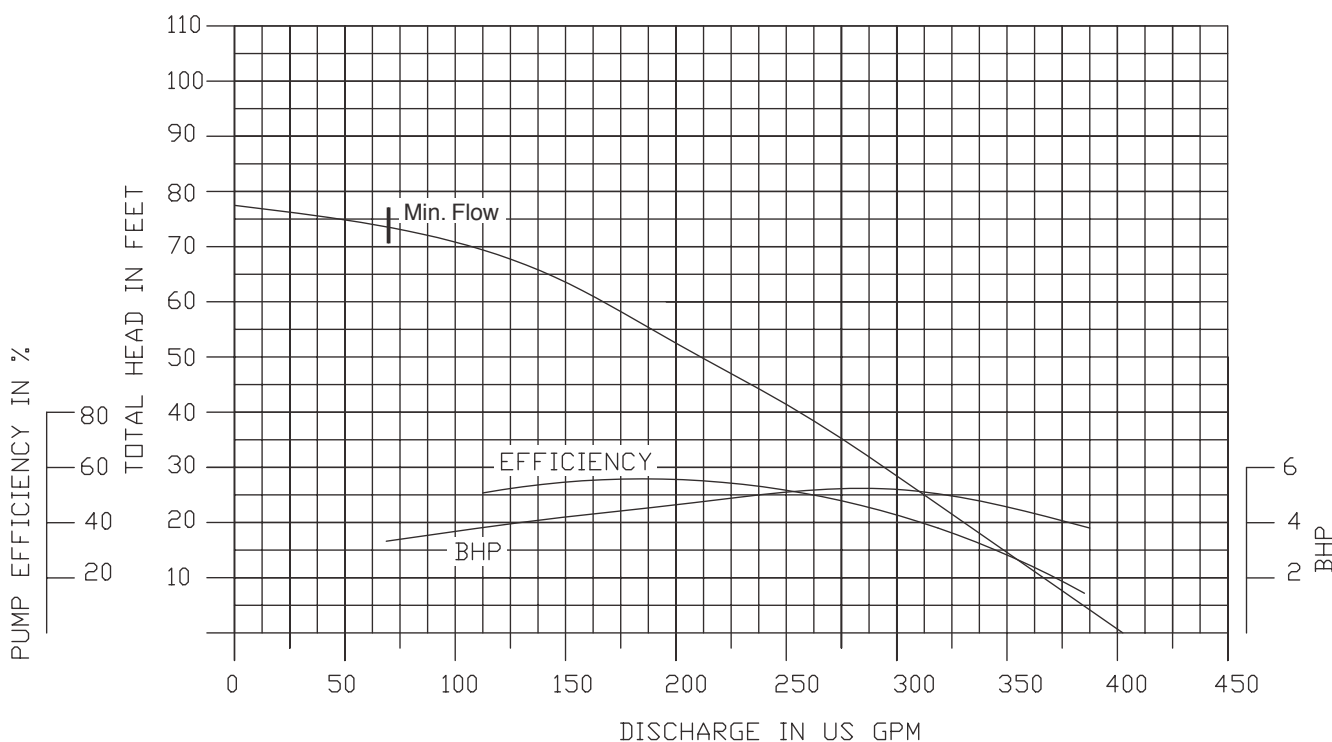

**3450 RPM**

**3" NPT Discharge**

**80DWP65 (5HP)**

**3450 RPM**

**3" NPT Discharge**

**Performance Curves**

**80DWPM65 (5HP)**

**3450 RPM**