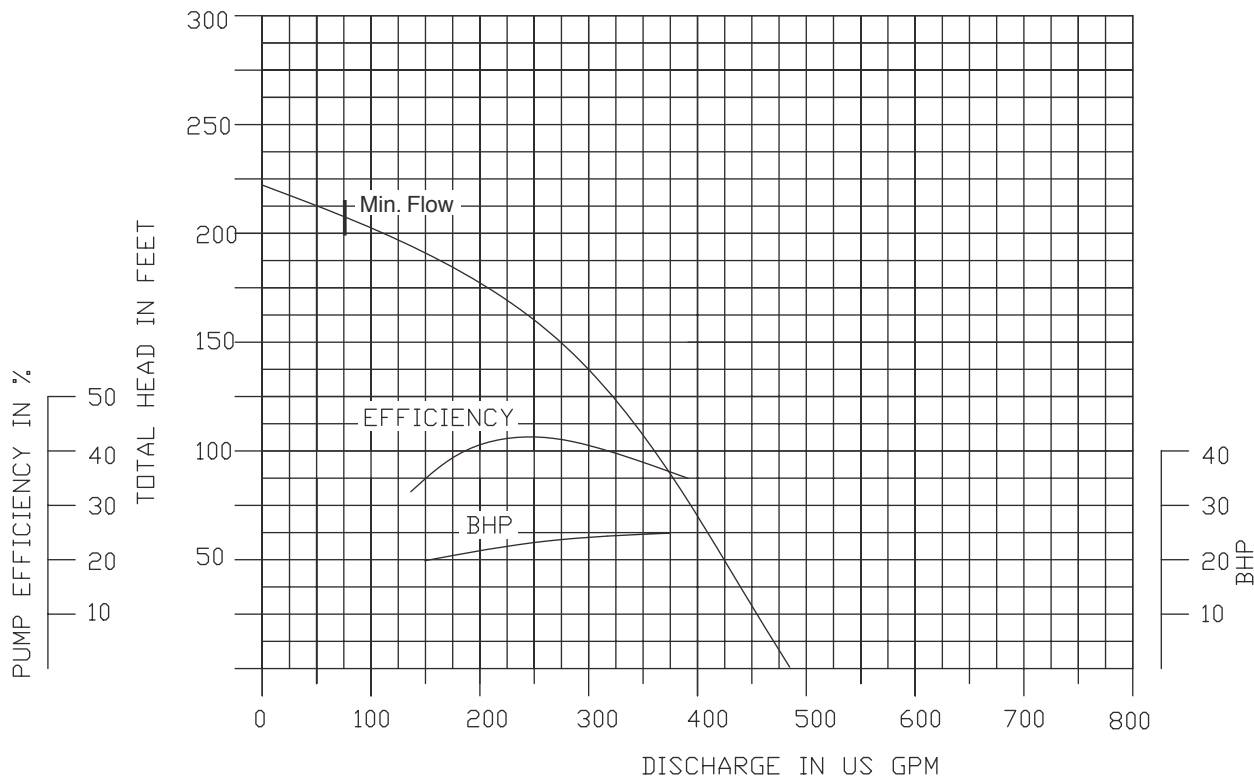

**3400 RPM**

**6" NPT Discharge**

**Performance Curves**

**100DWPM625 (25HP)**

**3400 RPM**

**4" NPT Discharge**

**150DWP625 (25HP)**

**3400 RPM**