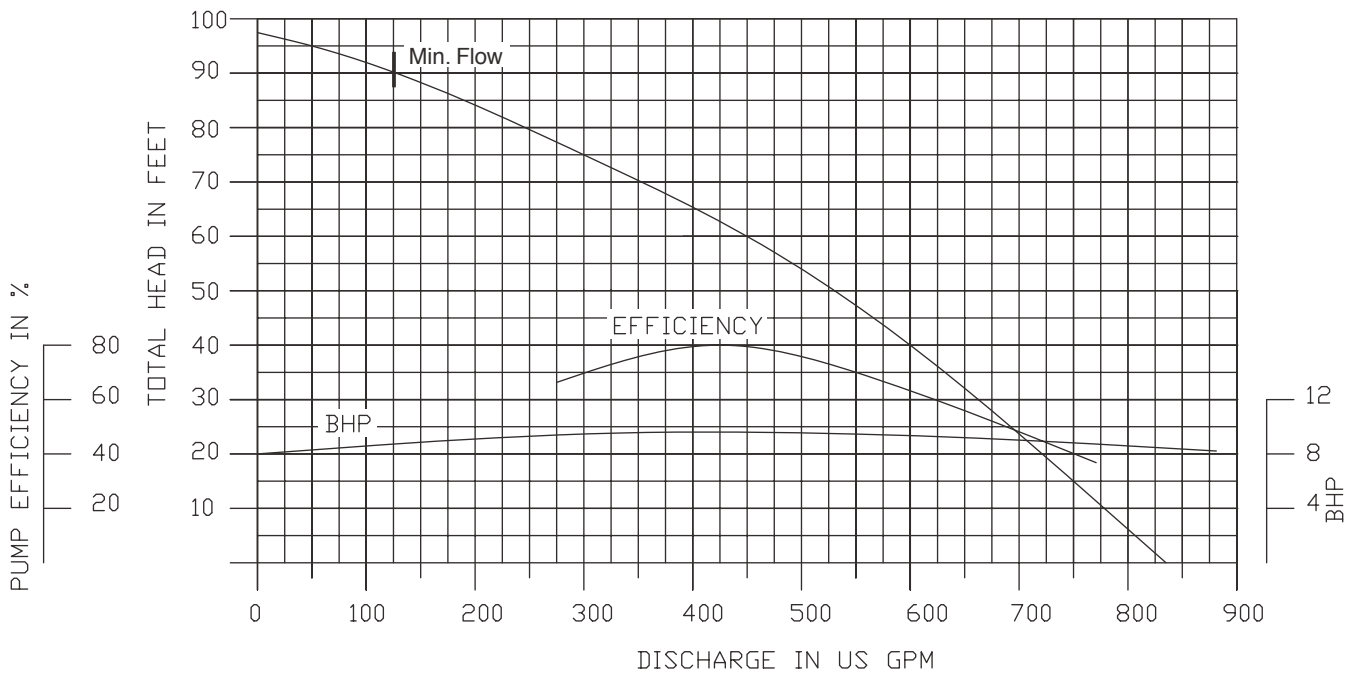

100DWPM616 (16HP)

100DWP610 (10HP)

3450 RPM

4" NPT Discharge