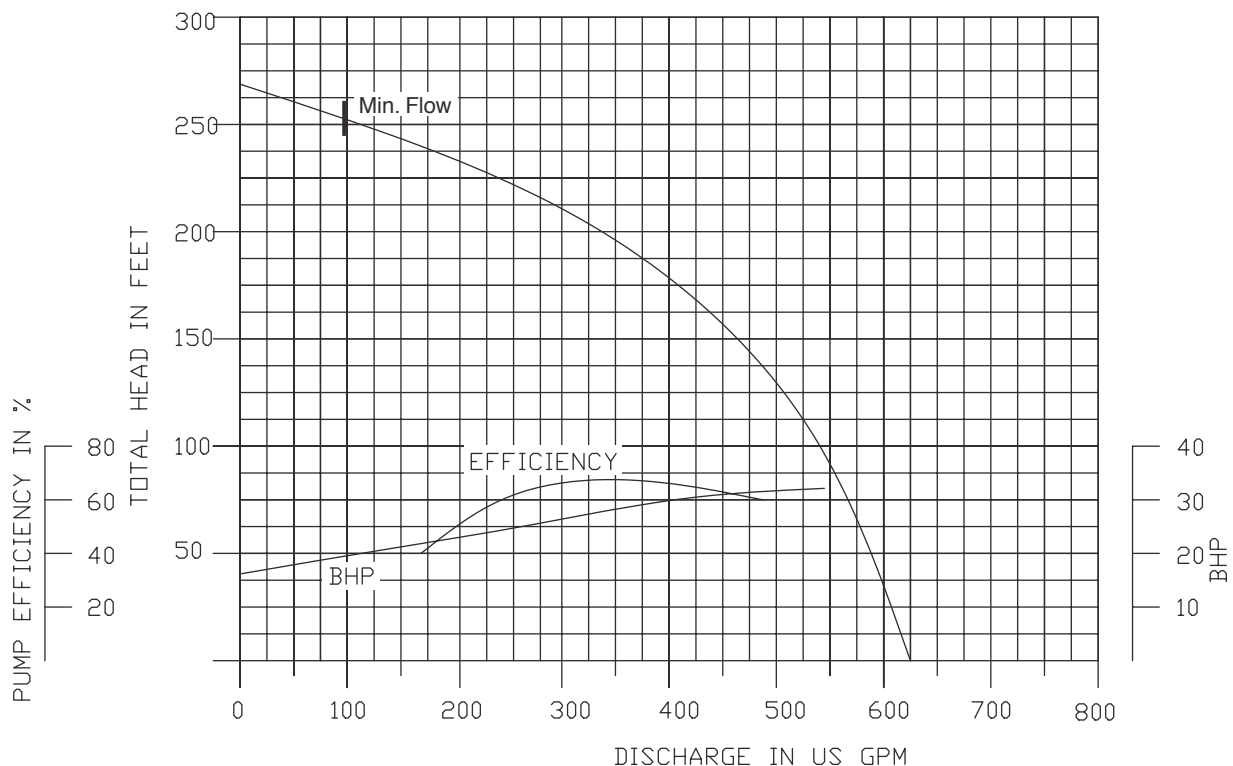

**6" NPT Discharge**

**Performance Curves**

**150DWPM635 (35HP)**

**3400 RPM**

**6" NPT Discharge**

**200DWP635 (35HP)**

**3400 RPM**

**8" NPT Discharge**

**Performance Curves**

**150DWPM658 (58HP)**

**3400 RPM**

**6" NPT Discharge**

**200DWP658 (58HP)**

**3400 RPM**

**8" NPT Discharge**