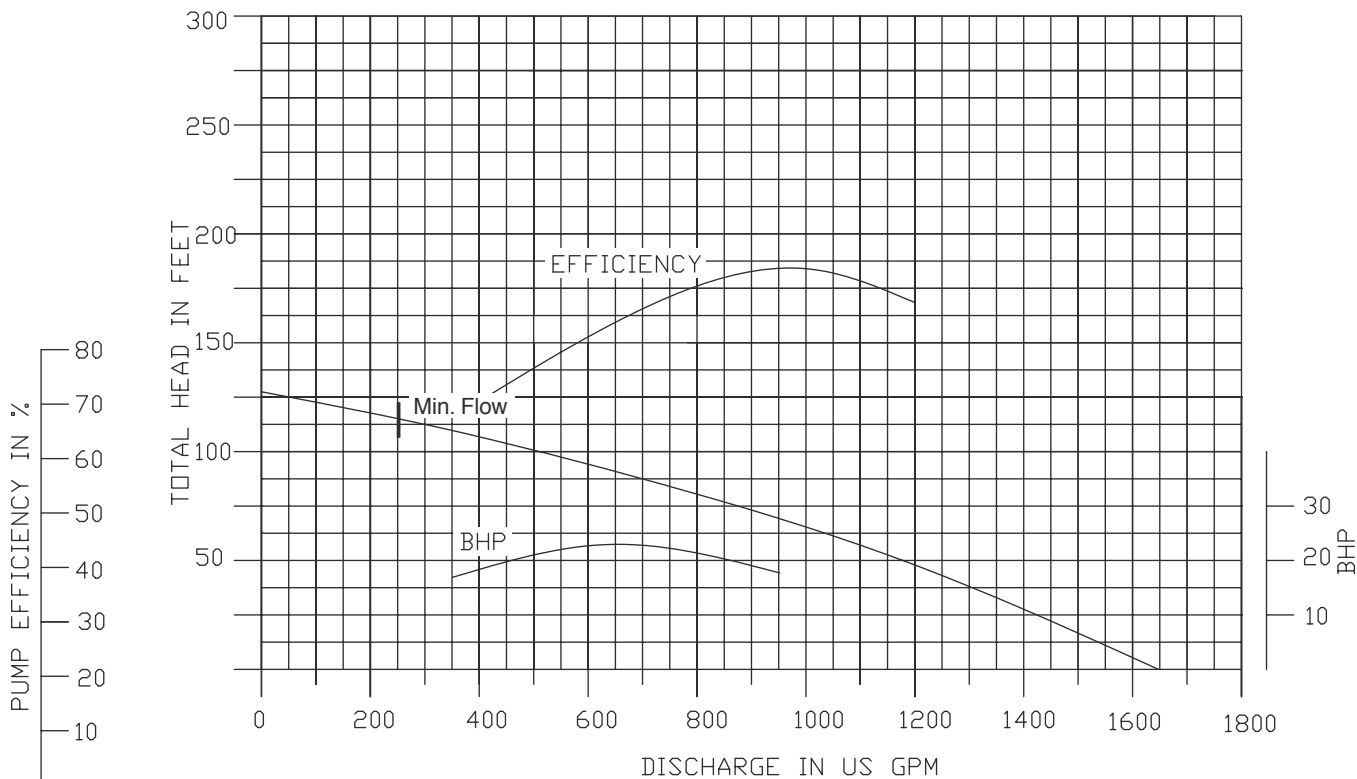

150DWP625 (25HP)

3400 RPM

6" NPT Discharge