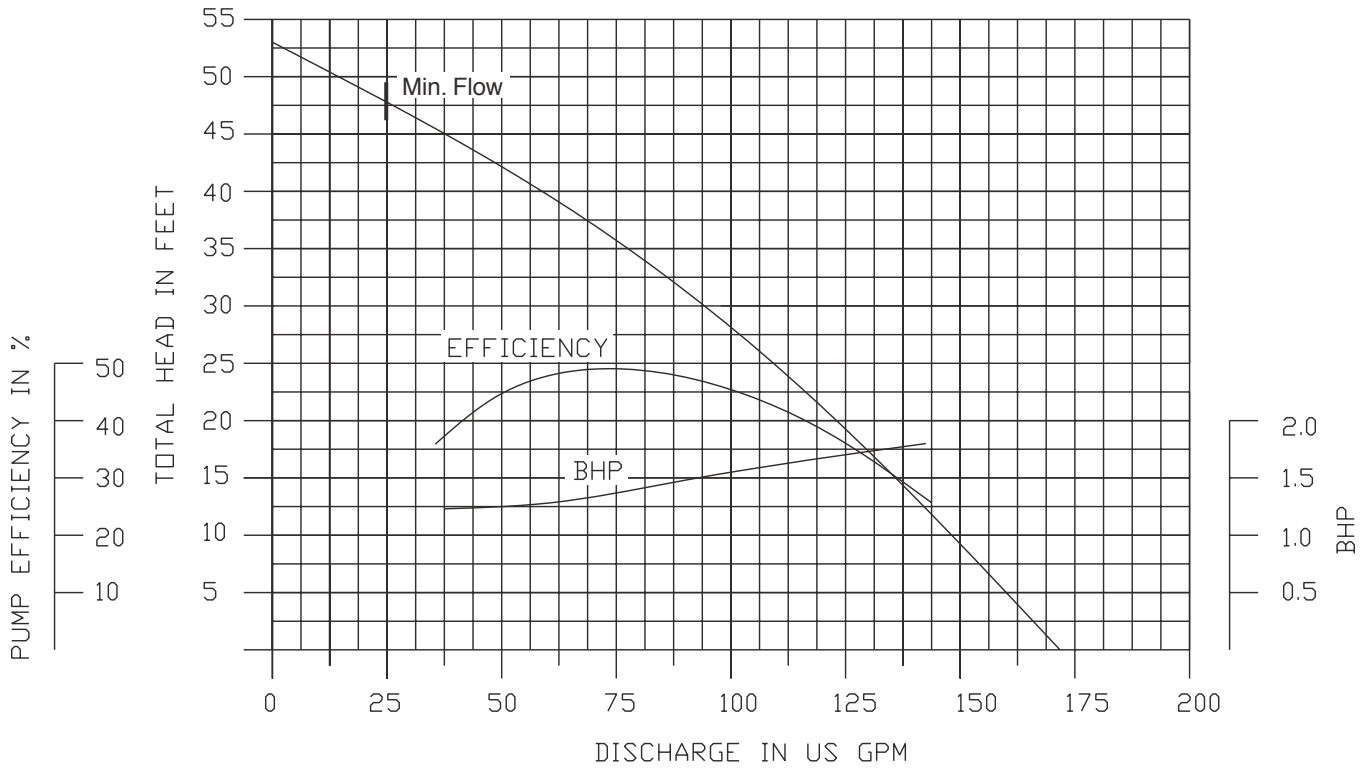

Performance Curves

50DWP62 (2HP)

3450 RPM

2" NPT Discharge