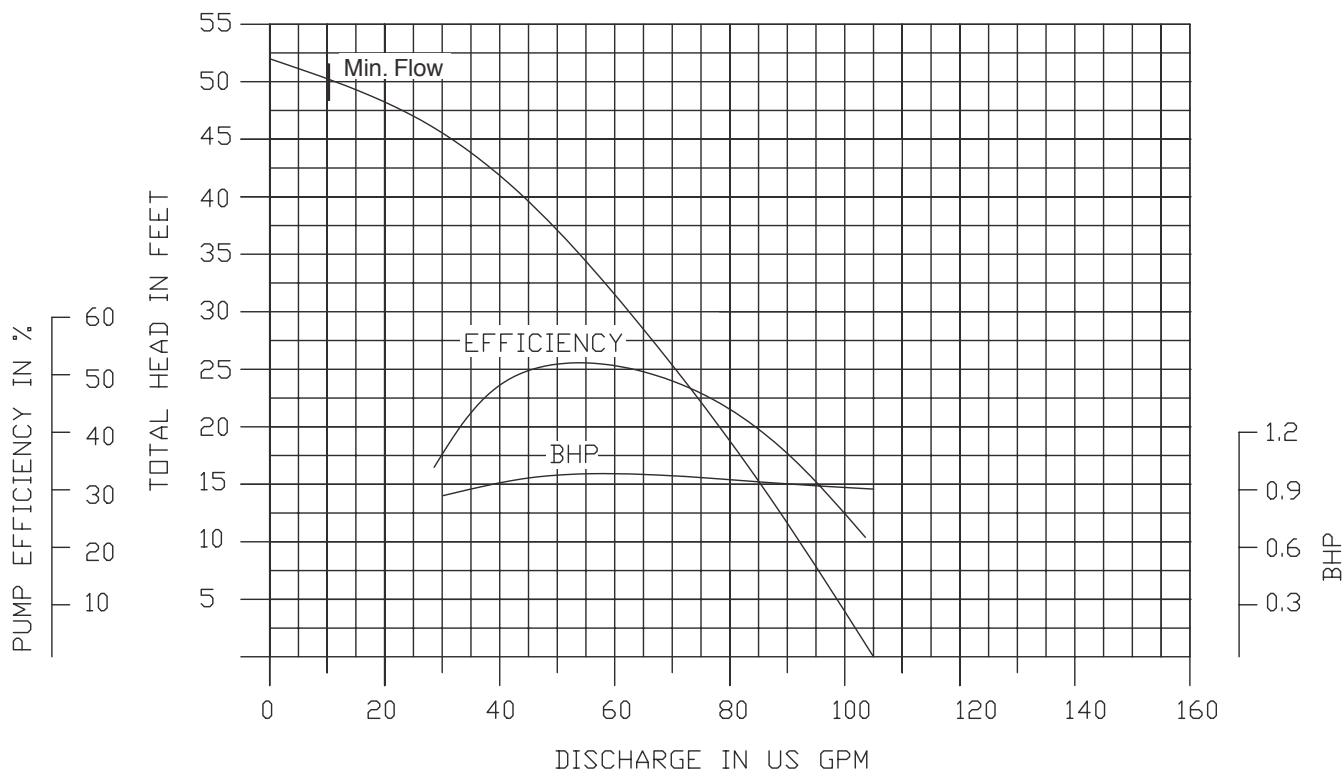

**Performance Curves**

**50DWP61.3 (1.3HP)**

**3450 RPM**

**2" NPT Discharge**

**50DWPM61.5 (1.5HP)**

**3450RPM**

**2" NPT Discharge**

**Performance Curves**