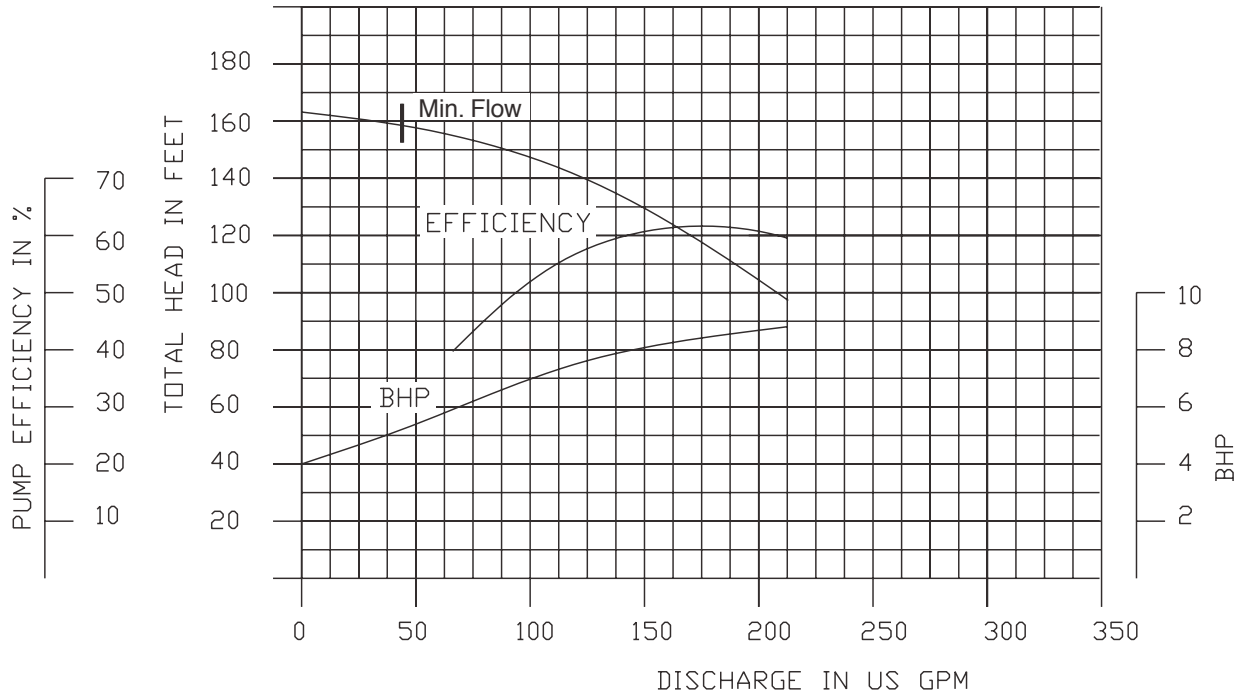

**3" NPT Discharge**

**100DWP67.5 (7.5HP)**

**3450RPM**

**4" NPT Discharge**

**Performance Curves**

**80DWPM610 (10HP)**

**3450 RPM**

**3" NPT Discharge**