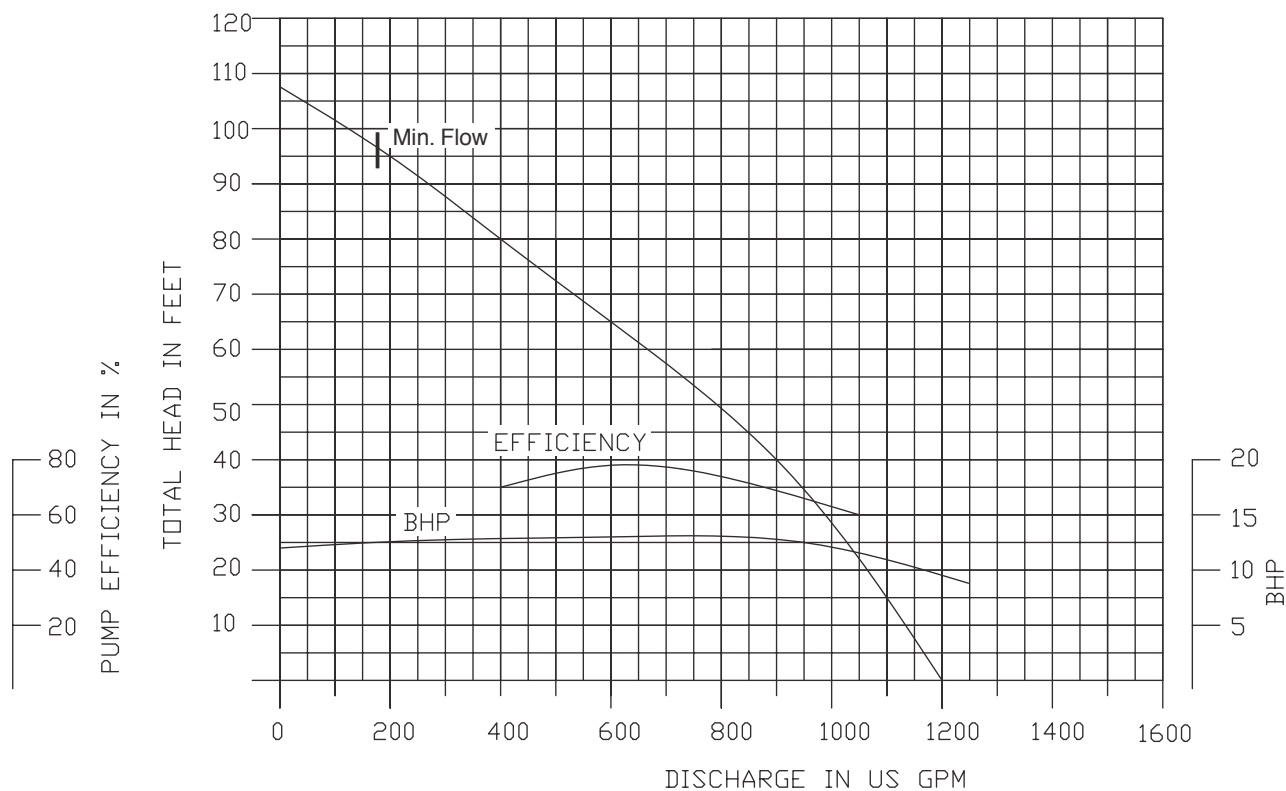

150DWP616 (16HP)

3400 RPM

6" NPT Discharge