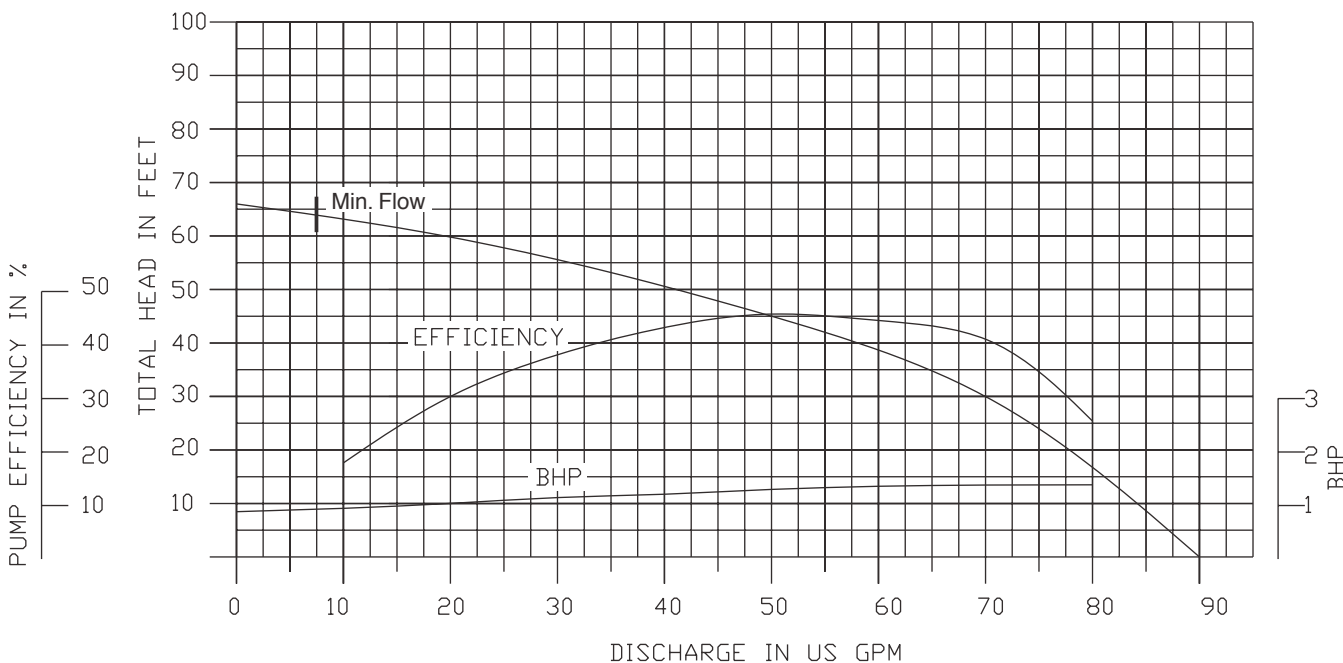

**Performance Curves**

**50DWP61.3 (1.3HP)**

**3450 RPM**

**2" NPT Discharge**

**50DWPM61.5 (1.5HP)**

**3450RPM**

**2" NPT Discharge**

**Performance Curves**