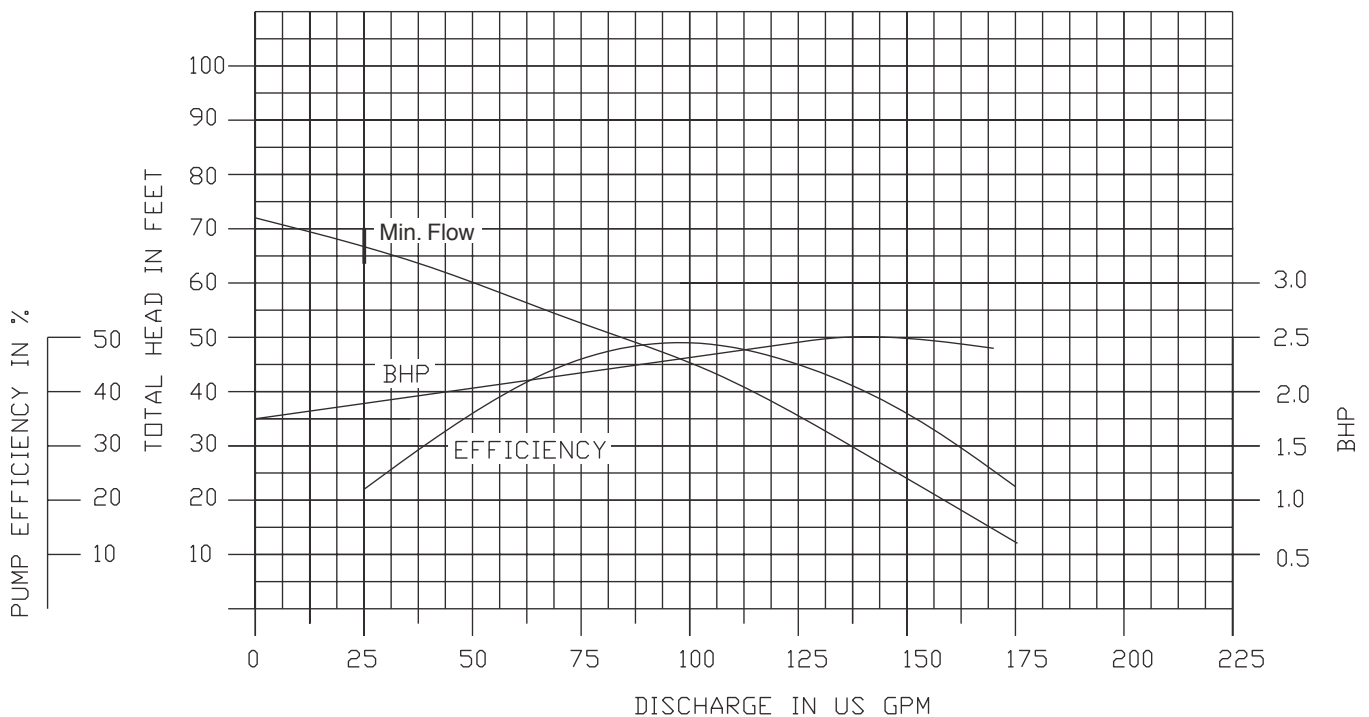

**50DWP62 (2HP)**

**3450 RPM**

**2" NPT Discharge**

**50DWPM62 (2HP)**

**3450RPM**

**2" NPT Discharge**

**Performance Curves**

**80DWP63 (3HP)**