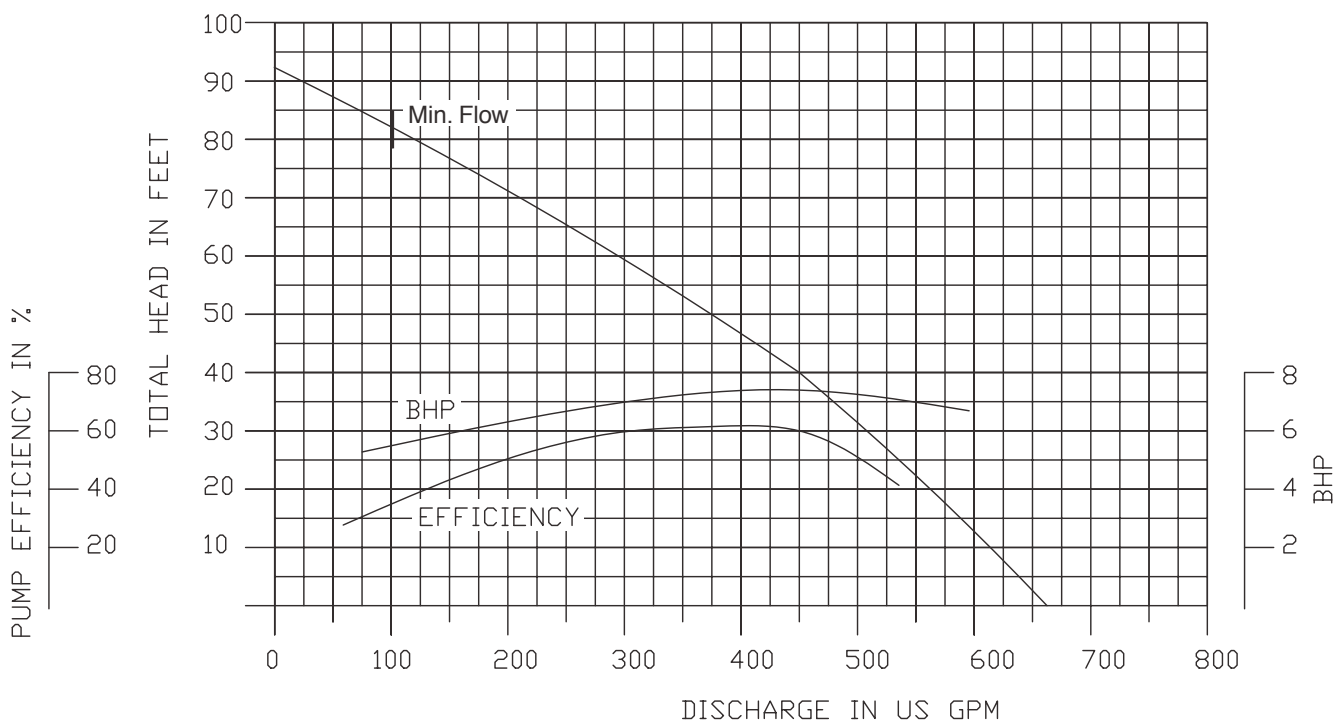

100DWP67.5 (7.5HP)

3450RPM

4" NPT Discharge