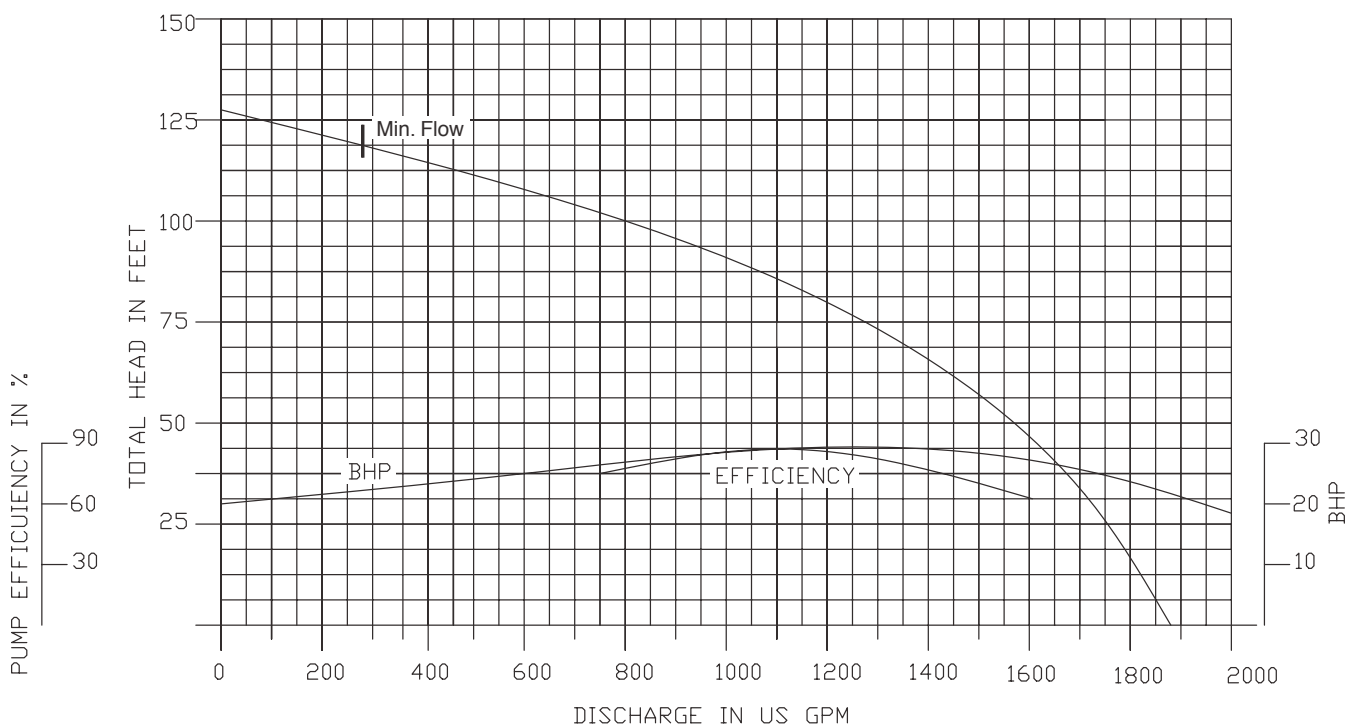

**6" NPT Discharge**

**Performance Curves**

**150DWPM635 (35HP)**

**3400 RPM**

**6" NPT Discharge**

**200DWP635 (35HP)**

**3400 RPM**

**8" NPT Discharge**

**Performance Curves**

**150DWPM658 (58HP)**

**3400 RPM**

**6" NPT Discharge**

**200DWP658 (58HP)**

**3400 RPM**

**8" NPT Discharge**