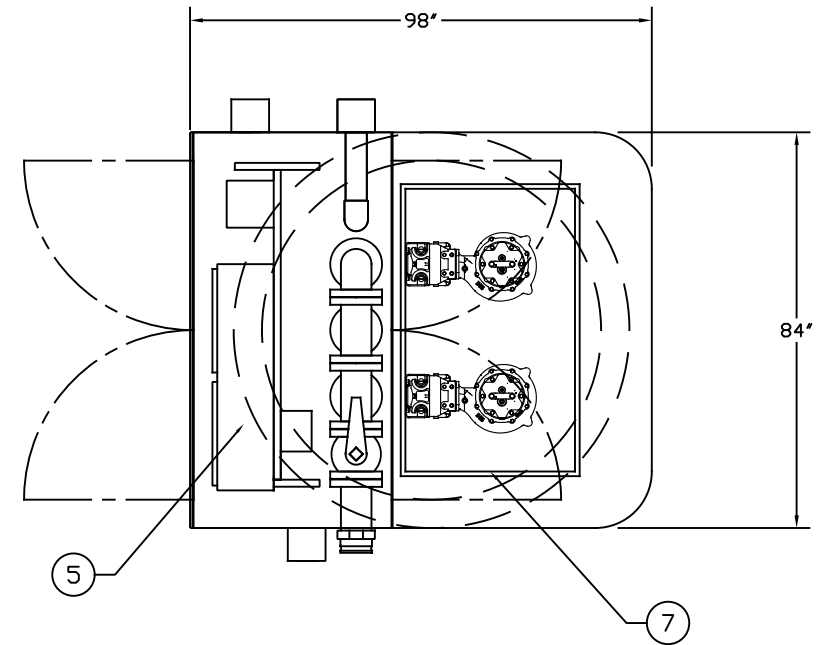

REVISIONS				
No.	DESCRIPTION	DATE	BY	APP.
⚠				

EBARA SUPPLIES TO HERE  
6" PLAIN-END  
CAST IRON PIPE

EBARA SUPPLIES TO HERE  
6" 125# FLANGE

ITEM	QTY	DESCRIPTION	MAT'L & SIZE
1	2	PUMP	
2	1	BASE	POLYMER CONCRETE
3	2	PLUG VALVE	CAST IRON 6"
4	2	CHECK VALVE	CAST IRON 6"
5	1	CONTROL PANEL	NEMA 1 STAINLESS
6	1	WETWELL VENT	PVC
7	1	ACCESS HATCH	ALUMINUM 36"X60"
8	2	PRESSURE ISOLATOR RING	CAST IRON 6"
9	1	BYPASS CONNECTION	ALUMINUM 6" MALE DPW
10	1	BYPASS PLUG VALVE	CAST IRON 6"
11	3	THRUST CLAMP	CAST IRON
12	3	DRESSER COUPLING	

CUSTOMER	DSN'D BY	TITLE	PROJ.
ORDER NUMBER	DRW'N DATE	EPI PACKAGE PUMP SYSTEM 6" PIPING WITH BYPASS	SCALE
	DRW'N BY K. FULTON	DRAWING NUMBER	REV. 0
EBARA FLUID HANDLING			