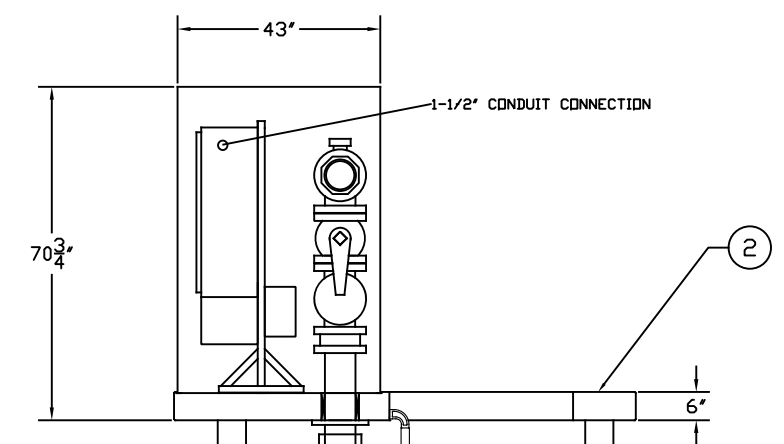

REVISIONS				
No.	DESCRIPTION	DATE	BY	APP.
⚠				

EBARA SUPPLIES TO HERE  
6" PLAIN-END  
CAST IRON PIPE

EBARA SUPPLIES TO HERE  
6" 125# FLANGE

ITEM	QTY	DESCRIPTION	MAT'L & SIZE
1	2	PUMP	
2	1	BASE	POLYMER CONCRETE
3	2	PLUG VALVE	CAST IRON 6"
4	2	CHECK VALVE	CAST IRON 6"
5	1	CONTROL PANEL	NEMA 1 STAINLESS
6	1	WETWELL VENT	PVC
7	1	ACCESS HATCH	ALUMINUM 36"X60"
8	2	PRESSURE ISOLATOR RING	CAST IRON 6"
9	1	BYPASS CONNECTION	ALUMINUM 6" MALE DPW
10	1	BYPASS PLUG VALVE	CAST IRON 6"
11	3	THRUST CLAMP	CAST IRON
12	3	DRESSER COUPLING	

CUSTOMER	DSN'D BY	TITLE	PROJ.
ORDER NUMBER	DRW'N DATE	EPI PACKAGE PUMP SYSTEM 6" PIPING WITH BYPASS	SCALE
	DRW'N BY K. FULTON	DRAWING NUMBER	REV. 0
EBARA FLUID HANDLING			