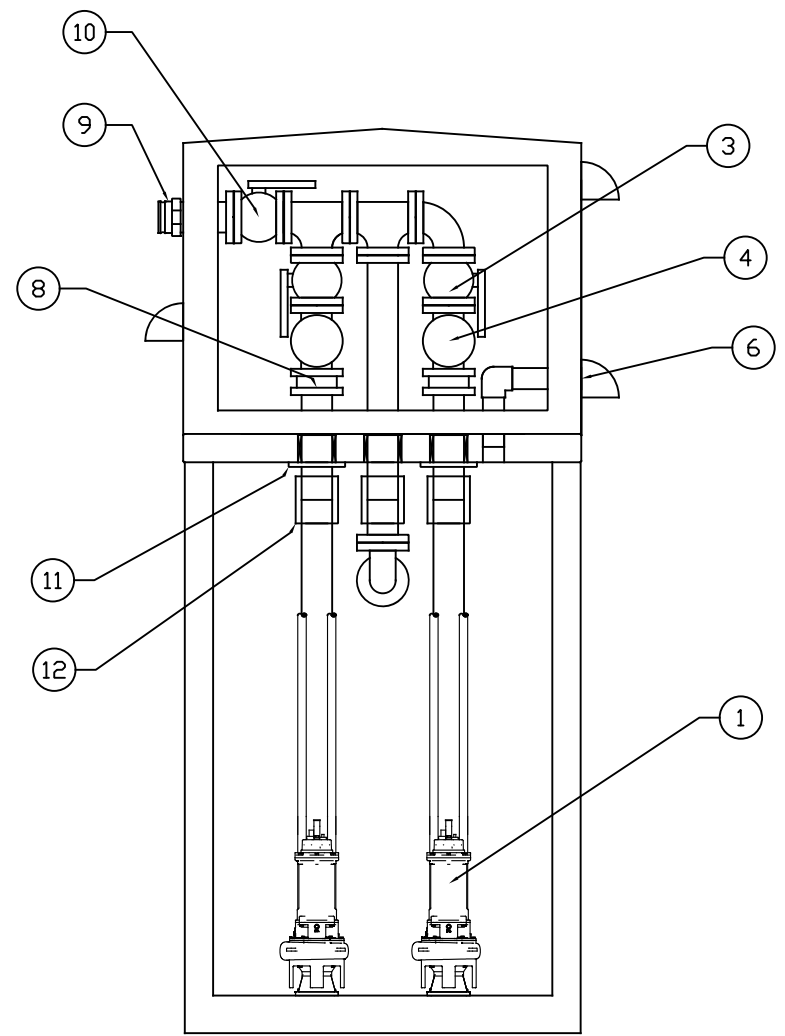

REVISIONS				
No.	DESCRIPTION	DATE	BY	APP.
⚠				

EBARA SUPPLIES TO HERE  
6" PLAIN-END  
CAST IRON PIPE

EBARA SUPPLIES TO HERE  
6" 125# FLANGE

ITEM	QTY	DESCRIPTION	MAT'L & SIZE
1	2	PUMP	
2	1	BASE	POLYMER CONCRETE
3	2	PLUG VALVE	CAST IRON 6"
4	2	CHECK VALVE	CAST IRON 6"
5	1	CONTROL PANEL	NEMA 1 STAINLESS
6	1	WETWELL VENT	PVC
7	1	ACCESS HATCH	ALUMINUM 36"X60"
8	2	PRESSURE ISOLATOR RING	CAST IRON 6"
9	1	BYPASS CONNECTION	ALUMINUM 6" MALE DPW
10	1	BYPASS PLUG VALVE	CAST IRON 6"
11	3	THRUST CLAMP	CAST IRON
12	3	DRESSER COUPLING	

CUSTOMER	DSN'D BY	TITLE	PROJ.
ORDER NUMBER	DRW'N DATE	EPI PACKAGE PUMP SYSTEM 6" PIPING WITH BYPASS	SCALE
	DRW'N BY K. FULTON	DRAWING NUMBER	REV. 0
EBARA FLUID HANDLING			